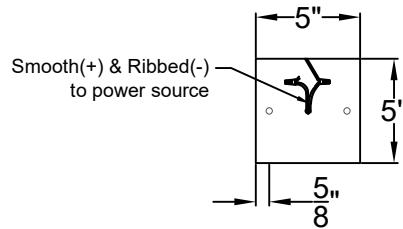

BELGIAN PENDANT GRANDE

Quad Candelabra
Comes with Clear Glass &
6' of chain

Front View

Ceiling Mount

St. James
LIGHTING

SCALE: N.T.S.	DRAFT: Y. McCullough
FILE: BELPS	APP'D: J. Ragan
JOB: X	DATE: 12/27/23

Lights are handcrafted.
Dimensions may vary by 1/4"