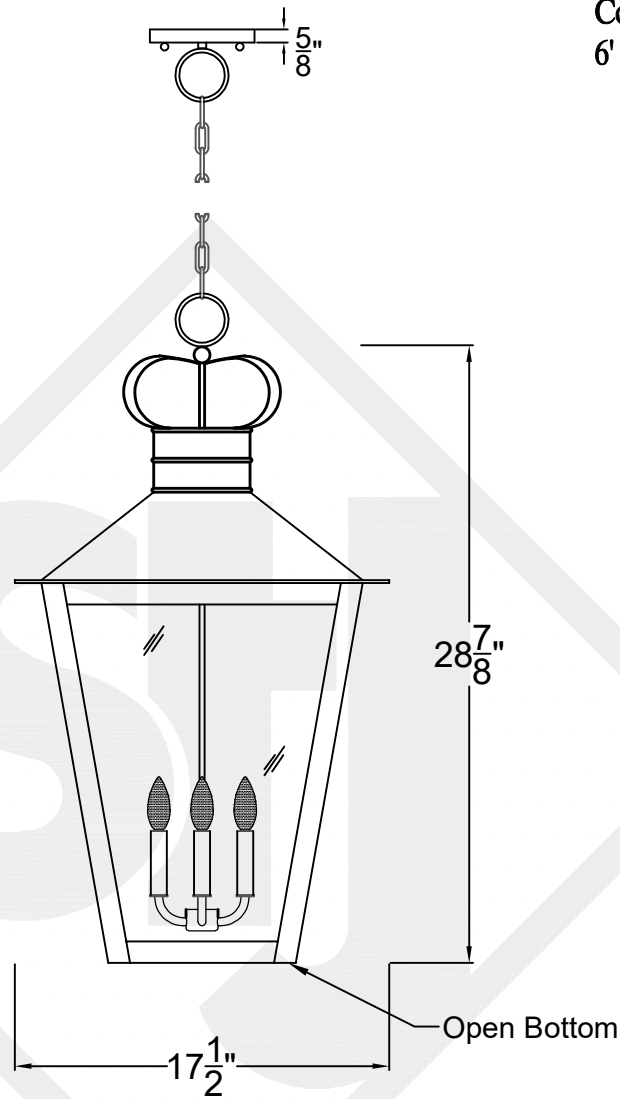

BELGIAN PENDANT GRANDE

Quad Candelabra
Comes with Clear Glass &
6' of chain

Front View

Ceiling Mount

St. James
LIGHTING

SCALE: N.T.S.	DRAFT: Y. McCullough
FILE: BELPS	APP'D: J. Ragan
JOB: X	DATE: 12/27/23

Lights are handcrafted.
Dimensions may vary by 1/4"

UL Certified
Candelabra- Max 60 Watt Bulb
Edison- Max 660 Watt Bulb