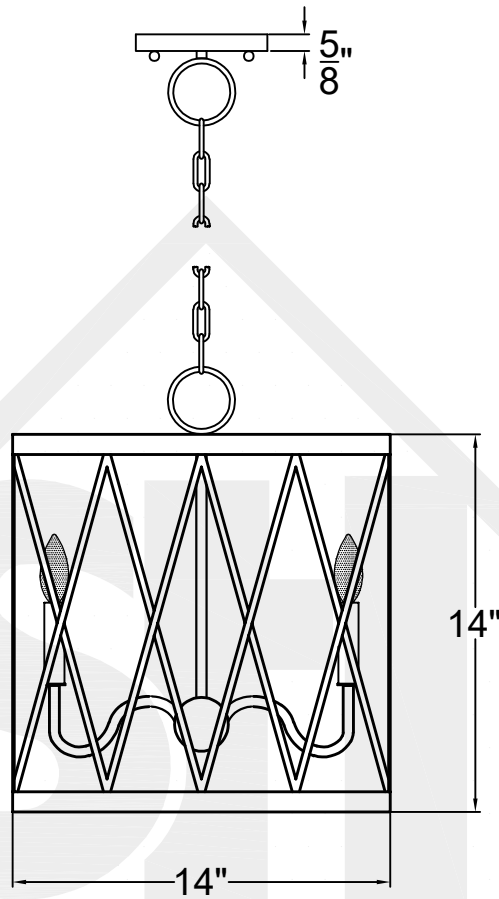

CYPRUSE SMALL

Triple Candelabra
Comes standard w/ 6'
of chain

Front View

Ceiling Mount

St. James
LIGHTING

SCALE: N.T.S. DRAFT: T. Herring
FILE: CYP5 APP'D: J. Ragan
JOB: X DATE: 4-20-2023

Lights are handcrafted.
Dimensions may vary by 1/4"

UL Certified
Candelabra- Max 60 Watt Bulb
Edison- Max 660 Watt Bulb