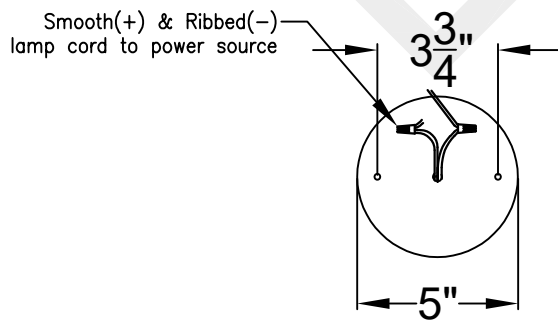

CYPRUSE SMALL

Triple Candelabra
Comes standard w/ 6'
of chain

Front View

Ceiling Mount

St. James
LIGHTING

SCALE: N.T.S. DRAFT: T. Herring
FILE: CYP5 APP'D: J. Ragan
JOB: X DATE: 4-20-2023

Lights are handcrafted.
Dimensions may vary by 1/4"

UL Certified
Candelabra- Max 60 Watt Bulb
Edison- Max 660 Watt Bulb