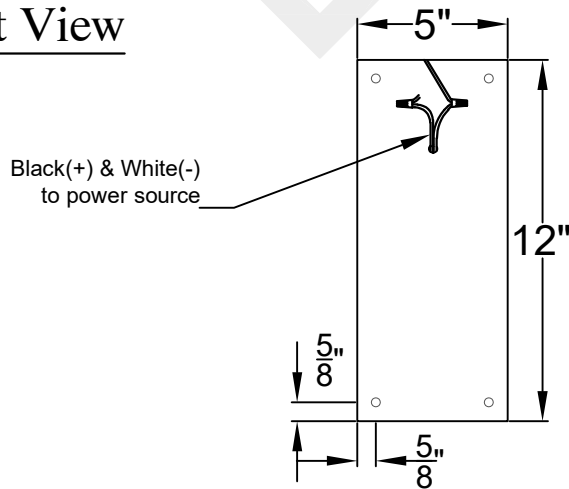

# EQUESTRIAN MINI WALL MOUNT FULL YOKE

Shortest Height 26 1/4"

Front View

Side View

Backplate

	St. James LIGHTING	
	SCALE: N.T.S.	DRAFT: Y. McCullough
	FILE: EQU MINI	APP'D: J. Ragan
	JOB: X	DATE: 12/14/23

Lights are handcrafted.  
Dimensions may vary by 1/4"

**Mini not Available in Gas**  
UL Certified  
Candelabra- Max 60 Watt Bulb  
Edison- Max 660 Watt Bulb