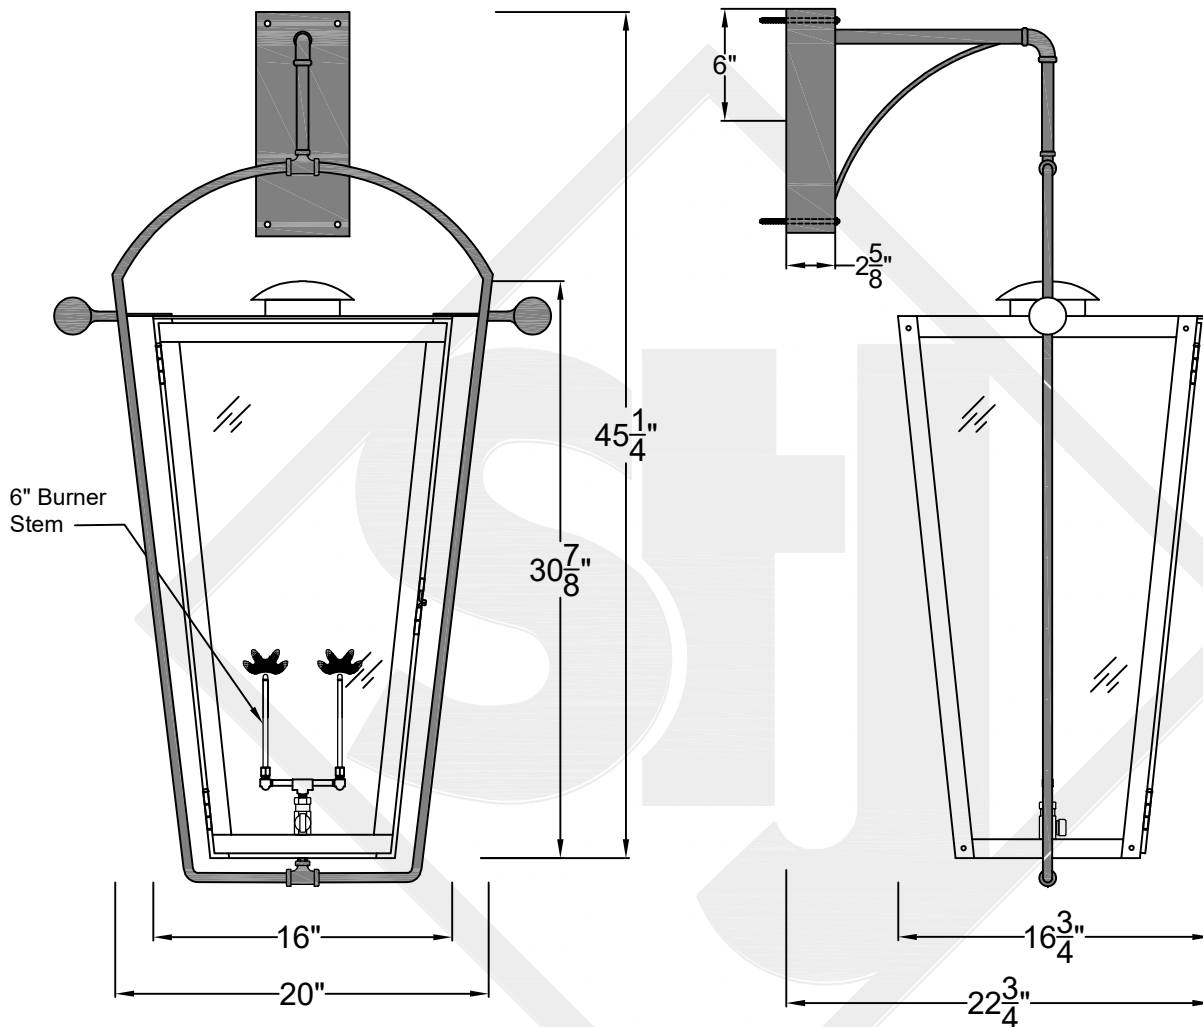

# EQUESTRIAN LARGE WALL MOUNT FULL YOKE

Shortest Height 38"

Front View

Side View

Backplate

St. James  
LIGHTING

SCALE: N.T.S.	DRAFT: Y. McCullough
FILE: EQU	APP'D: J. Ragan
JOB: X	DATE: 12/14/23

Lights are handcrafted.  
Dimensions may vary by 1/4"

# EQUESTRIAN GRANDE WALL MOUNT FULL YOKE

Shortest Height 42 7/8"

Front View

Side View

Backplate

St. James  
LIGHTING

SCALE: N.T.S.	DRAFT: Y. McCullough
FILE: EQUG	APP'D: J. Ragan
JOB: X	DATE: 12/14/23

Lights are handcrafted.  
Dimensions may vary by 1/4"