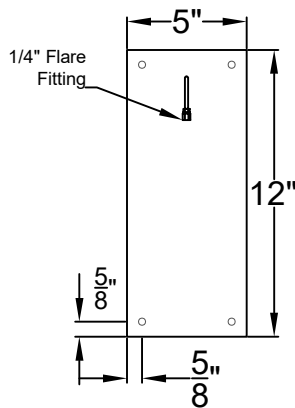

# EQUESTRIAN MINI WALL MOUNT FULL YOKE

Shortest Height 26 1/4"

Front View

Side View

Backplate

	St. James LIGHTING	
	SCALE: N.T.S.	DRAFT: Y. McCullough
	FILE: EQU MINI	APP'D: J. Ragan
	JOB: X	DATE: 12/14/23

# EQUESTRIAN MEDIUM WALL MOUNT FULL YOKE

Shortest Height 34 3/8"

Front View

Side View

Backplate

St. James  
LIGHTING

SCALE: N.T.S.	DRAFT: Y. McCullough
FILE: EQU	APP'D: J. Ragan
JOB: X	DATE: 12-14-2023

Lights are handcrafted.  
Dimensions may vary by 1/4"

# EQUESTRIAN LARGE WALL MOUNT FULL YOKE

Shortest Height 38"

Front View

Side View

Backplate

St. James  
LIGHTING

SCALE: N.T.S.	DRAFT: Y. McCullough
FILE: EQU	APP'D: J. Ragan
JOB: X	DATE: 12/14/23

Lights are handcrafted.  
Dimensions may vary by 1/4"

# EQUESTRIAN GRANDE WALL MOUNT FULL YOKE

Shortest Height 42 7/8"

Front View

Side View

Backplate

St. James  
LIGHTING

SCALE: N.T.S.	DRAFT: Y. McCullough
FILE: EQUG	APP'D: J. Ragan
JOB: X	DATE: 12/14/23

Lights are handcrafted.  
Dimensions may vary by 1/4"