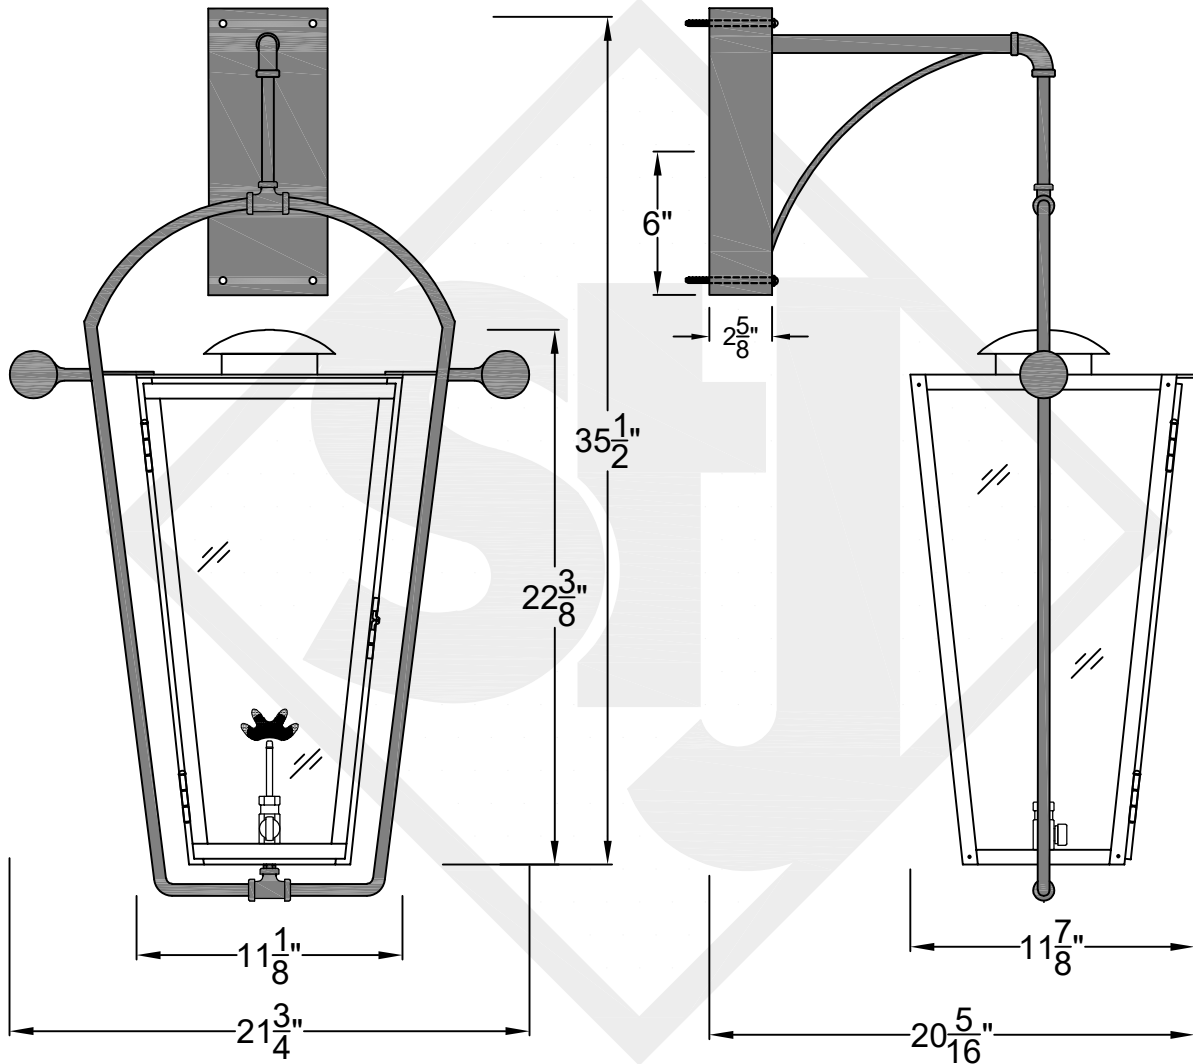

# EQUESTRIAN MINI WALL MOUNT FULL YOKE

Shortest Height 26 1/4"

Front View

Side View

Backplate

	St. James LIGHTING	
	SCALE: N.T.S.	DRAFT: Y. McCullough
	FILE: EQU MINI	APP'D: J. Ragan
	JOB: X	DATE: 12/14/23

Lights are handcrafted.  
Dimensions may vary by 1/4"

**Mini not Available in Gas**  
UL Certified  
Candelabra- Max 60 Watt Bulb  
Edison- Max 660 Watt Bulb

# EQUESTRIAN SMALL WALL MOUNT FULL YOKE

Front View

Side View

Ceiling Mount

St. James  
LIGHTING

SCALE: N.T.S.	DRAFT: Y. McCullough
FILE: EQU8	APP'D: J. Ragan
JOB: X	DATE: 12/14/23

Lights are handcrafted.  
Dimensions may vary by 1/4"

# EQUESTRIAN MEDIUM WALL MOUNT FULL YOKE

Shortest Height 34 3/8"

Front View

Side View

Backplate

St. James  
LIGHTING

SCALE: N.T.S.	DRAFT: Y. McCullough
FILE: EQU	APP'D: J. Ragan
JOB: X	DATE: 12-14-2023

Lights are handcrafted.  
Dimensions may vary by 1/4"