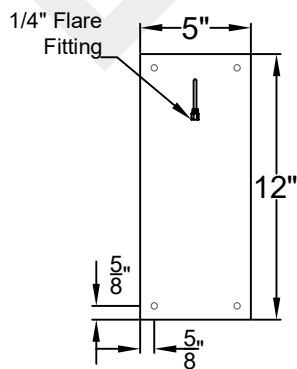

# EQUESTRIAN MEDIUM WALL MOUNT FULL YOKE

Shortest Height 34 3/8"

Front View

Side View

Backplate

St. James  
LIGHTING

SCALE: N.T.S.	DRAFT: Y. McCullough
FILE: EQU	APP'D: J. Ragan
JOB: X	DATE: 12-14-2023

Lights are handcrafted.  
Dimensions may vary by 1/4"

# EQUESTRIAN LARGE WALL MOUNT FULL YOKE

Shortest Height 38"

Front View

Side View

Backplate

St. James  
LIGHTING

SCALE: N.T.S.	DRAFT: Y. McCullough
FILE: EQU	APP'D: J. Ragan
JOB: X	DATE: 12/14/23

Lights are handcrafted.  
Dimensions may vary by 1/4"

# EQUESTRIAN GRANDE WALL MOUNT FULL YOKE

Shortest Height 42 7/8"

Front View

Side View

Backplate

St. James  
LIGHTING

SCALE: N.T.S.	DRAFT: Y. McCullough
FILE: EQUG	APP'D: J. Ragan
JOB: X	DATE: 12/14/23

Lights are handcrafted.  
Dimensions may vary by 1/4"