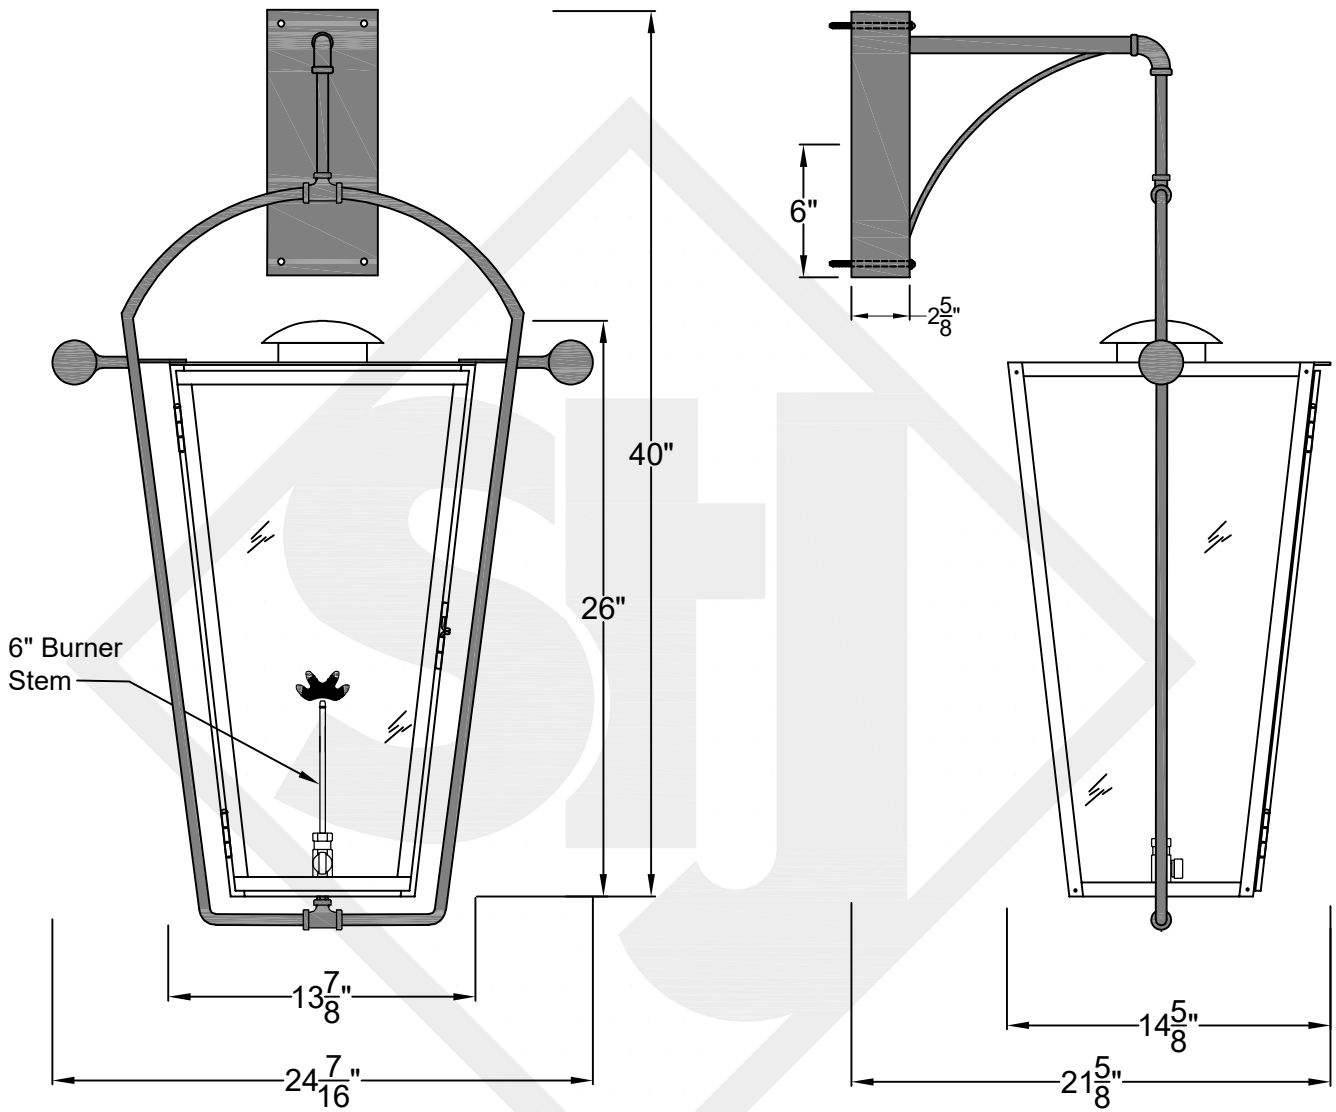

# EQUESTRIAN MINI WALL MOUNT FULL YOKE

Shortest Height 26 1/4"

Front View

Side View

Backplate

	St. James LIGHTING	
	SCALE: N.T.S.	DRAFT: Y. McCullough
	FILE: EQU MINI	APP'D: J. Ragan
	JOB: X	DATE: 12/14/23

# EQUESTRIAN MEDIUM WALL MOUNT FULL YOKE

Shortest Height 34 3/8"

Front View

Side View

Backplate

St. James  
LIGHTING

SCALE: N.T.S.	DRAFT: Y. McCullough
FILE: EQU	APP'D: J. Ragan
JOB: X	DATE: 12-14-2023

Lights are handcrafted.  
Dimensions may vary by 1/4"

# EQUESTRIAN LARGE WALL MOUNT FULL YOKE

Shortest Height 38"

Front View

Side View

Backplate

St. James  
LIGHTING

SCALE: N.T.S.	DRAFT: Y. McCullough
FILE: EQU	APP'D: J. Ragan
JOB: X	DATE: 12/14/23

Lights are handcrafted.  
Dimensions may vary by 1/4"