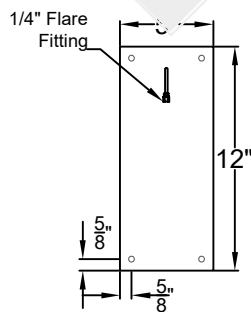

# EQUESTRIAN LARGE WALL MOUNT FULL YOKE

Shortest Height 38"

Front View

Side View

Backplate

St. James  
LIGHTING

SCALE: N.T.S.	DRAFT: Y. McCullough
FILE: EQU	APP'D: J. Ragan
JOB: X	DATE: 12/14/23

Lights are handcrafted.  
Dimensions may vary by 1/4"

# EQUESTRIAN GRANDE WALL MOUNT FULL YOKE

Shortest Height 42 7/8"

Front View

Side View

Backplate

St. James  
LIGHTING

SCALE: N.T.S.	DRAFT: Y. McCullough
FILE: EQUG	APP'D: J. Ragan
JOB: X	DATE: 12/14/23

Lights are handcrafted.  
Dimensions may vary by 1/4"