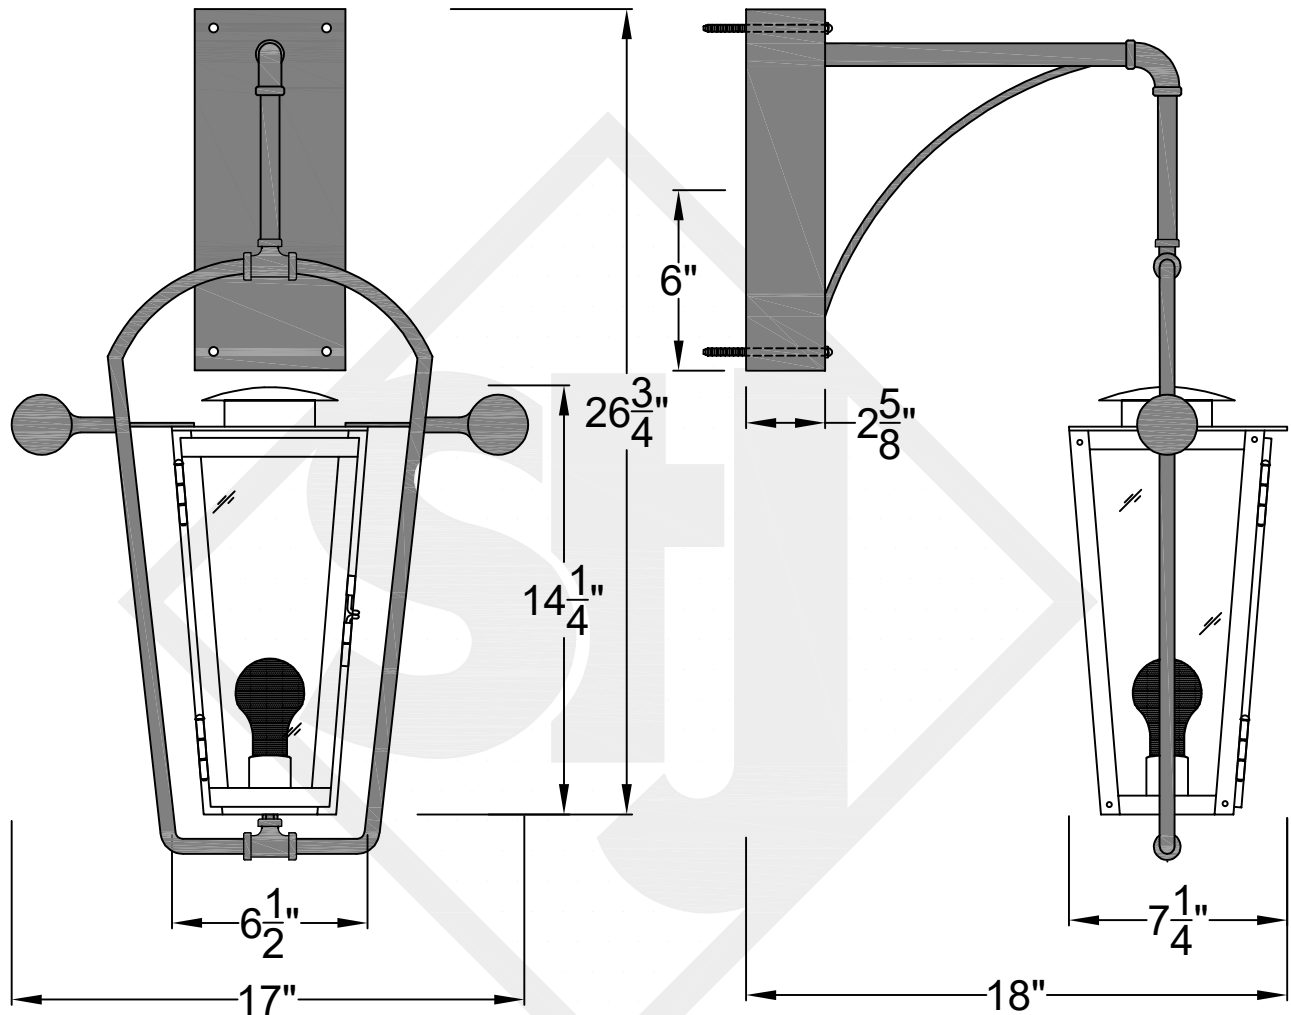

# EQUESTRIAN MINI WALL MOUNT FULL YOKE

Shortest Height 26 1/4"

Front View

Side View

Backplate

	St. James LIGHTING	
	SCALE: N.T.S.	DRAFT: Y. McCullough
	FILE: EQU MINI	APP'D: J. Ragan
	JOB: X	DATE: 12/14/23

# EQUESTRIAN SMALL WALL MOUNT FULL YOKE

Front View

Side View

Ceiling Mount

St. James  
LIGHTING

SCALE: N.T.S.	DRAFT: Y. McCullough
FILE: EQU8	APP'D: J. Ragan
JOB: X	DATE: 12/14/23

Lights are handcrafted.  
Dimensions may vary by 1/4"

# EQUESTRIAN MEDIUM WALL MOUNT FULL YOKE

Shortest Height 34 3/8"

Front View

Side View

Backplate

St. James  
LIGHTING

SCALE: N.T.S.	DRAFT: Y. McCullough
FILE: EQU	APP'D: J. Ragan
JOB: X	DATE: 12-14-2023

Lights are handcrafted.  
Dimensions may vary by 1/4"

# EQUESTRIAN LARGE WALL MOUNT FULL YOKE

Shortest Height 38"

Front View

Side View

Backplate

St. James  
LIGHTING

SCALE: N.T.S.	DRAFT: Y. McCullough
FILE: EQU	APP'D: J. Ragan
JOB: X	DATE: 12/14/23

Lights are handcrafted.  
Dimensions may vary by 1/4"