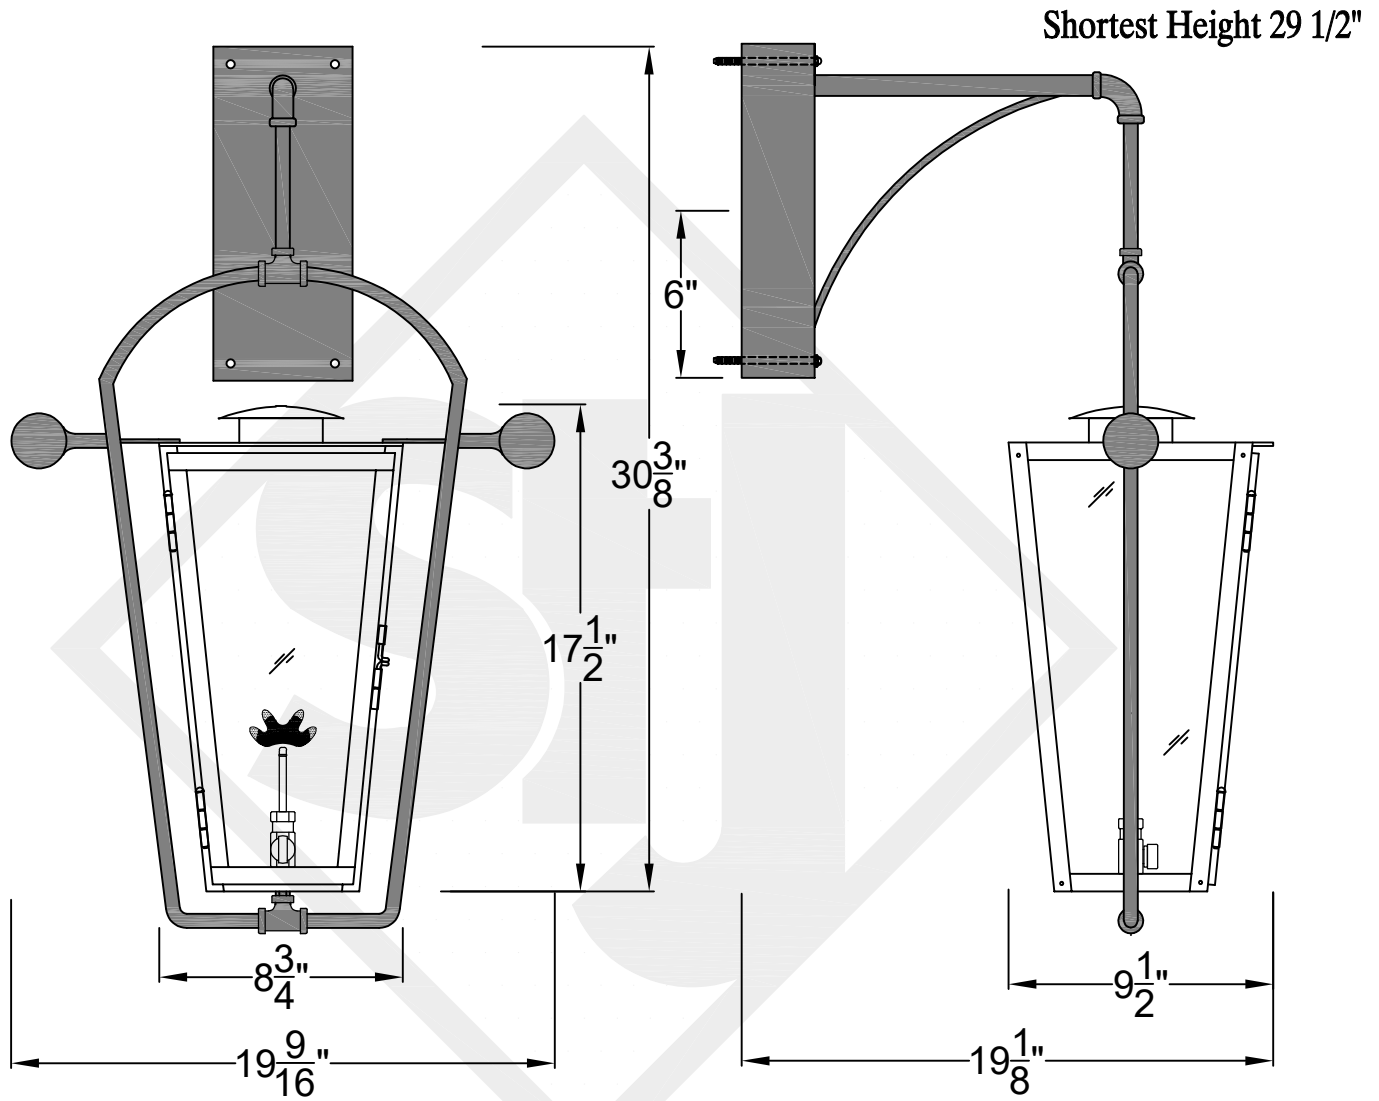

# EQUESTRIAN MINI WALL MOUNT FULL YOKE

Shortest Height 26 1/4"

Front View

Side View

Backplate

	St. James LIGHTING	
	SCALE: N.T.S.	DRAFT: Y. McCullough
	FILE: EQU MINI	APP'D: J. Ragan
	JOB: X	DATE: 12/14/23

Lights are handcrafted.  
Dimensions may vary by 1/4"

**Mini not Available in Gas**  
UL Certified  
Candelabra- Max 60 Watt Bulb  
Edison- Max 660 Watt Bulb

# EQUESTRIAN SMALL WALL MOUNT FULL YOKE

Front View

Side View

Ceiling Mount

St. James  
LIGHTING

SCALE: N.T.S.	DRAFT: Y. McCullough
FILE: EQU8	APP'D: J. Ragan
JOB: X	DATE: 12/14/23

Lights are handcrafted.  
Dimensions may vary by 1/4"

# EQUESTRIAN LARGE WALL MOUNT FULL YOKE

Shortest Height 38"

Front View

Side View

Backplate

St. James  
LIGHTING

SCALE: N.T.S.	DRAFT: Y. McCullough
FILE: EQU	APP'D: J. Ragan
JOB: X	DATE: 12/14/23

Lights are handcrafted.  
Dimensions may vary by 1/4"