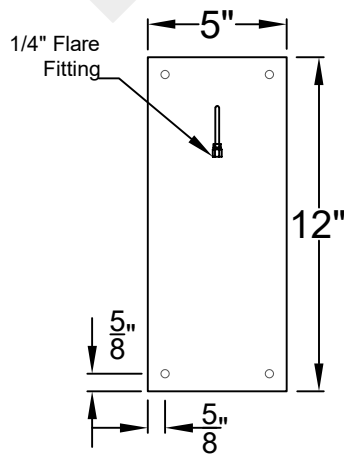

Ceiling Mount

St. James
LIGHTING

SCALE: N.T.S.	DRAFT: Y. McCullough
FILE: EQU8	APP'D: J. Ragan
JOB: X	DATE: 12/14/23

Lights are handcrafted.
Dimensions may vary by 1/4"

B.T.U. Rating
Natural Gas: 2730 B.T.U.
Propane: 2080 B.T.U.