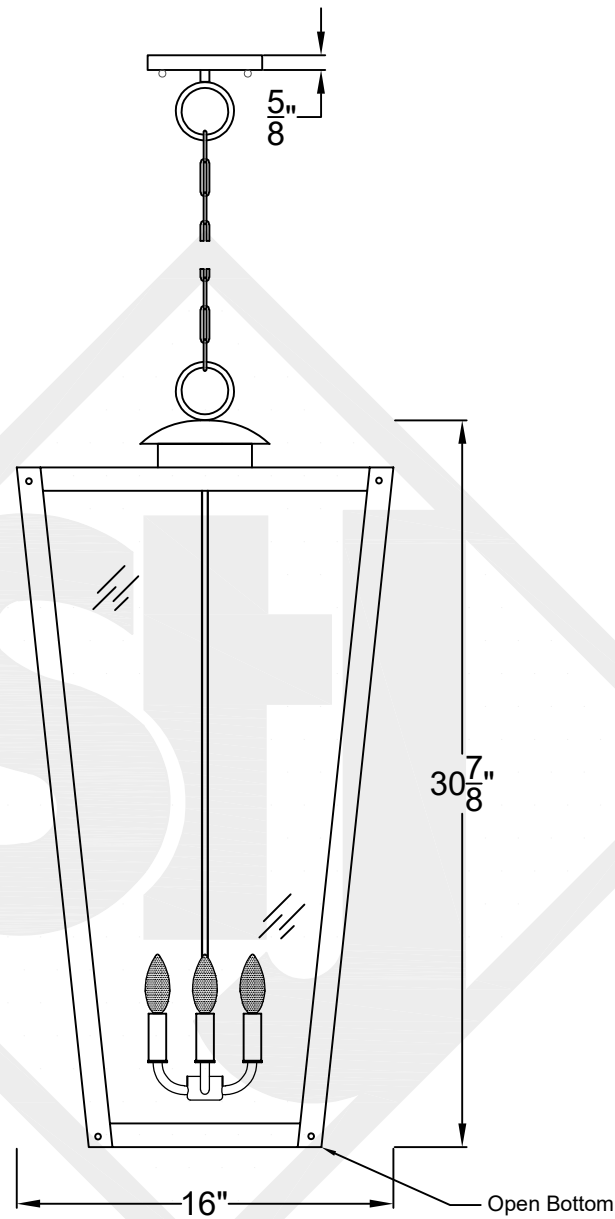

# EQUESTRIAN MINI CHAIN HUNG PENDANT

Comes standard  
w/ 6' of chain

Front View

Ceiling Mount

St. James  
LIGHTING

SCALE: N.T.S.	DRAFT: Y. McCullough
FILE: EQUMINI	APP'D: J. Ragan
JOB: X	DATE: 12/14/23

Lights are handcrafted.  
Dimensions may vary by 1/4"

# EQUESTRIAN MEDIUM CHAIN HUNG PENDANT

Comes standard  
w/ 6' of chain

Front View

Ceiling Mount

St. James  
LIGHTING

SCALE: N.T.S.	DRAFT: Y. McCullough
FILE: EQUM	APP'D: J. Ragan
JOB: X	DATE: 12/14/23

Lights are handcrafted.  
Dimensions may vary by 1/4"

# EQUESTRIAN LARGE CHAIN HUNG PENDANT

Comes standard  
w/ 6' of chain

Front View

Ceiling Mount

St. James  
LIGHTING

SCALE: N.T.S.	DRAFT: Y. McCullough
FILE: EQU	APP'D: J. Ragan
JOB: X	DATE: 12/14/23

Lights are handcrafted.  
Dimensions may vary by 1/4"

# EQUESTRIAN GRANDE CHAIN HUNG PENDANT

Comes standard  
w/ 6' of chain

Front View

Ceiling Mount

St. James  
LIGHTING

SCALE: N.T.S.	DRAFT: Y. McCullough
FILE: EQU	APP'D: J. Ragan
JOB: X	DATE: 12/14/23

Lights are handcrafted.  
Dimensions may vary by 1/4"