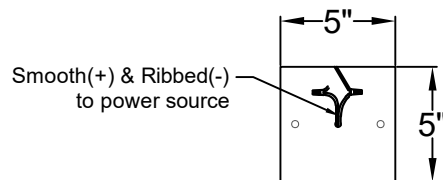

Ceiling Mount

St. James
LIGHTING

SCALE: N.T.S.	DRAFT: Y. McCullough
FILE: EQU	APP'D: J. Ragan
JOB: X	DATE: 12/14/23

Lights are handcrafted.
Dimensions may vary by 1/4"

UL Certified
Candelabra- Max 60 Watt Bulb
Edison- Max 660 Watt Bulb