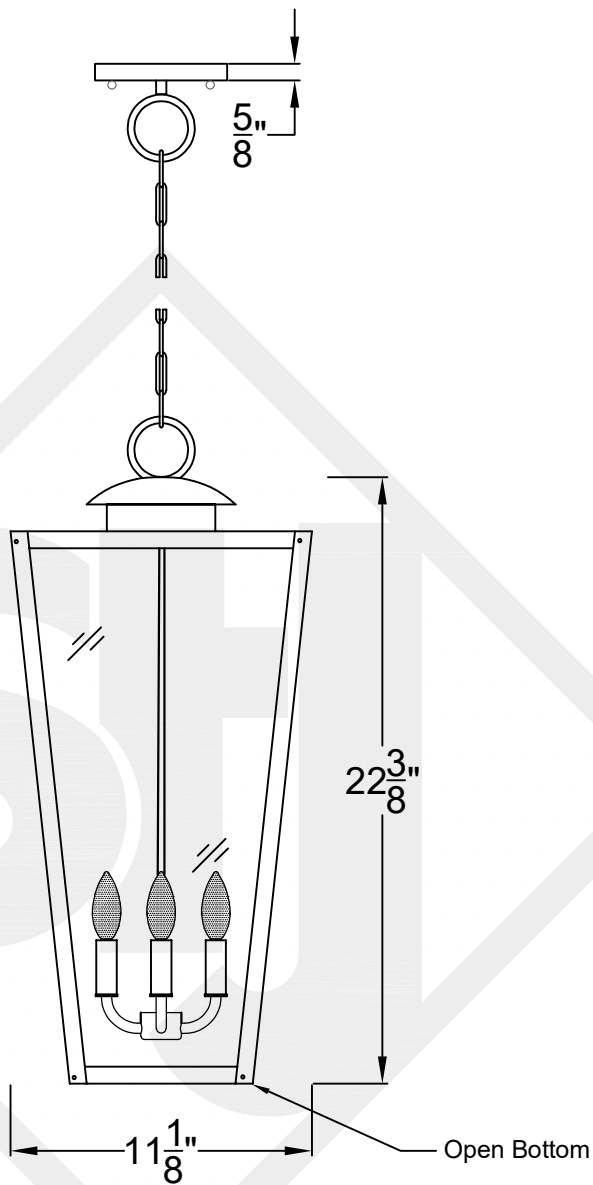

# EQUESTRIAN MINI CHAIN HUNG PENDANT

Comes standard  
w/ 6' of chain

Front View

Ceiling Mount

St. James  
LIGHTING

SCALE: N.T.S.	DRAFT: Y. McCullough
FILE: EQUMINI	APP'D: J. Ragan
JOB: X	DATE: 12/14/23

Lights are handcrafted.  
Dimensions may vary by 1/4"

# EQUESTRIAN SMALL CHAIN HUNG PENDANT

Comes standard  
w/ 6' of chain

Front View

Ceiling Mount

St. James  
LIGHTING

SCALE: N.T.S.	DRAFT: Y. McCullough
FILE: EQUMINI	APP'D: J. Ragan
JOB: X	DATE: 12/14/23

Lights are handcrafted.  
Dimensions may vary by 1/4"

# EQUESTRIAN MEDIUM CHAIN HUNG PENDANT

Comes standard  
w/ 6' of chain

Front View

Ceiling Mount

St. James  
LIGHTING

SCALE: N.T.S.	DRAFT: Y. McCullough
FILE: EQUM	APP'D: J. Ragan
JOB: X	DATE: 12/14/23

Lights are handcrafted.  
Dimensions may vary by 1/4"