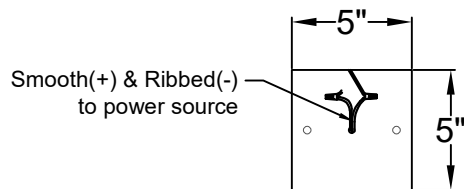

Ceiling Mount

St. James
LIGHTING

SCALE: N.T.S.	DRAFT: Y. McCullough
FILE: EQU	APP'D: J. Ragan
JOB: X	DATE: 12/14/23

Lights are handcrafted.
Dimensions may vary by 1/4"

UL Certified
Candelabra- Max 60 Watt Bulb
Edison- Max 660 Watt Bulb