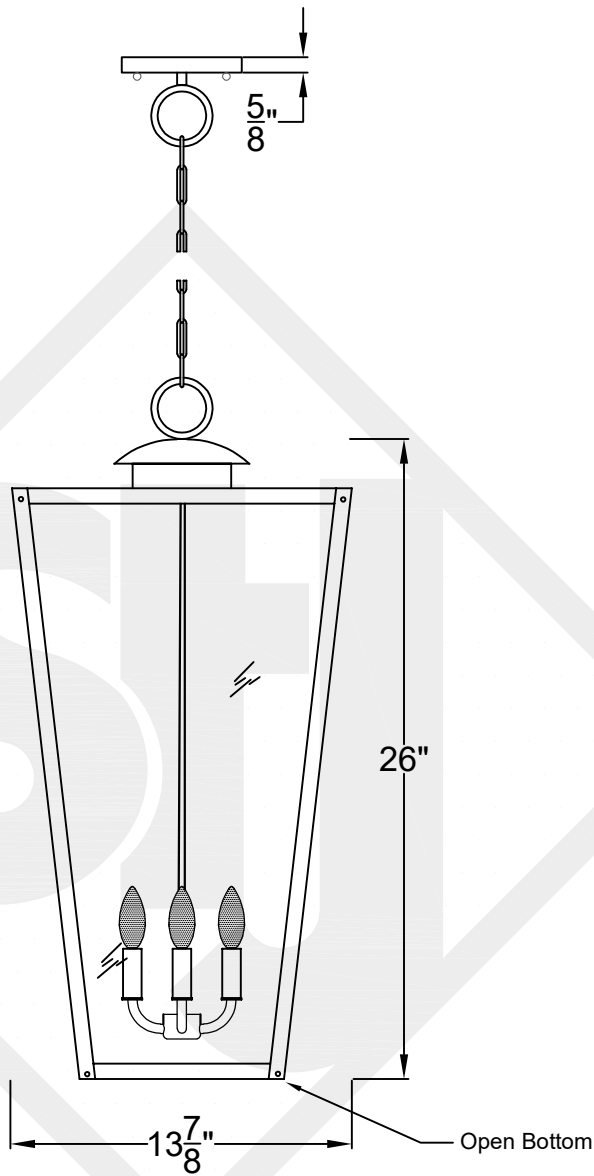

# EQUESTRIAN MINI CHAIN HUNG PENDANT

Comes standard  
w/ 6' of chain

Front View

Ceiling Mount

St. James  
LIGHTING

SCALE: N.T.S.	DRAFT: Y. McCullough
FILE: EQUMINI	APP'D: J. Ragan
JOB: X	DATE: 12/14/23

Lights are handcrafted.  
Dimensions may vary by 1/4"

# EQUESTRIAN SMALL CHAIN HUNG PENDANT

Comes standard  
w/ 6' of chain

Front View

Ceiling Mount

St. James  
LIGHTING

SCALE: N.T.S.	DRAFT: Y. McCullough
FILE: EQUMINI	APP'D: J. Ragan
JOB: X	DATE: 12/14/23

Lights are handcrafted.  
Dimensions may vary by 1/4"

# EQUESTRIAN MEDIUM CHAIN HUNG PENDANT

Comes standard  
w/ 6' of chain

Front View

Ceiling Mount

St. James  
LIGHTING

SCALE: N.T.S.	DRAFT: Y. McCullough
FILE: EQUM	APP'D: J. Ragan
JOB: X	DATE: 12/14/23

Lights are handcrafted.  
Dimensions may vary by 1/4"

# EQUESTRIAN LARGE CHAIN HUNG PENDANT

Comes standard  
w/ 6' of chain

Front View

Ceiling Mount

St. James  
LIGHTING

SCALE: N.T.S.	DRAFT: Y. McCullough
FILE: EQU	APP'D: J. Ragan
JOB: X	DATE: 12/14/23

Lights are handcrafted.  
Dimensions may vary by 1/4"