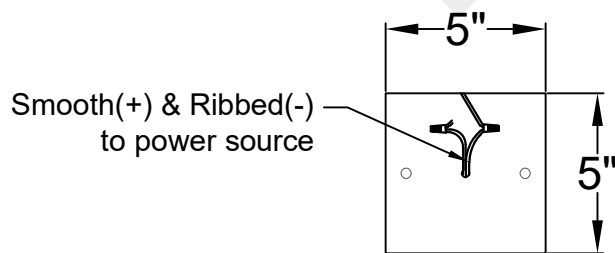

# EQUESTRIAN MINI CHAIN HUNG PENDANT

Comes standard  
w/ 6' of chain

Front View

Ceiling Mount

St. James  
LIGHTING

SCALE: N.T.S.	DRAFT: Y. McCullough
FILE: EQUMINI	APP'D: J. Ragan
JOB: X	DATE: 12/14/23

Lights are handcrafted.  
Dimensions may vary by 1/4"