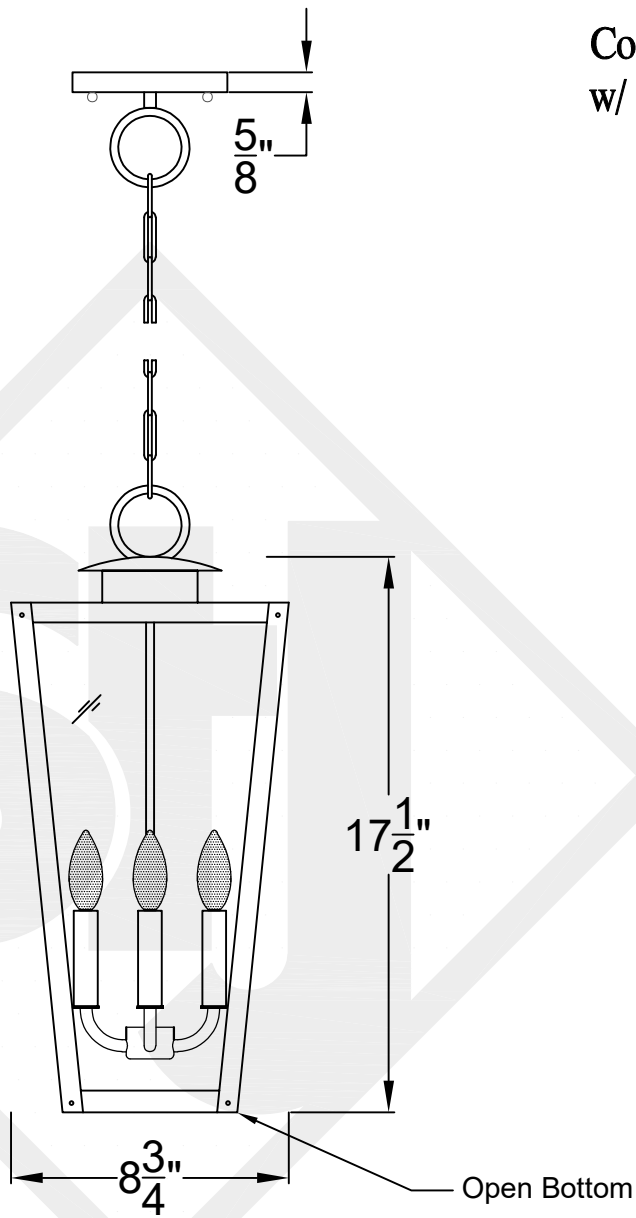

# EQUESTRIAN MINI CHAIN HUNG PENDANT

Comes standard  
w/ 6' of chain

Front View

Ceiling Mount

St. James  
LIGHTING

SCALE: N.T.S.	DRAFT: Y. McCullough
FILE: EQUMINI	APP'D: J. Ragan
JOB: X	DATE: 12/14/23

Lights are handcrafted.  
Dimensions may vary by 1/4"

# EQUESTRIAN SMALL CHAIN HUNG PENDANT

Comes standard  
w/ 6' of chain

Front View

Ceiling Mount

St. James  
LIGHTING

SCALE: N.T.S.	DRAFT: Y. McCullough
FILE: EQUMINI	APP'D: J. Ragan
JOB: X	DATE: 12/14/23

Lights are handcrafted.  
Dimensions may vary by 1/4"

# EQUESTRIAN MEDIUM CHAIN HUNG PENDANT

Comes standard  
w/ 6' of chain

Front View

Ceiling Mount

St. James  
LIGHTING

SCALE: N.T.S.	DRAFT: Y. McCullough
FILE: EQUM	APP'D: J. Ragan
JOB: X	DATE: 12/14/23

Lights are handcrafted.  
Dimensions may vary by 1/4"