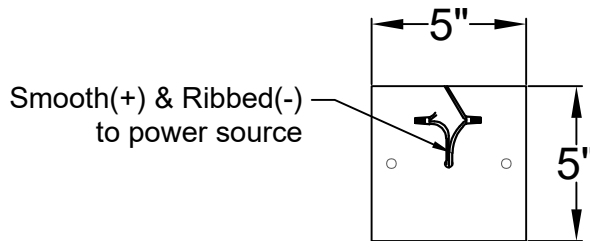

Ceiling Mount

St. James
LIGHTING

SCALE: N.T.S.	DRAFT: Y. McCullough
FILE: EQUMINI	APP'D: J. Ragan
JOB: X	DATE: 12/14/23

Lights are handcrafted.
Dimensions may vary by 1/4"

UL Certified
Candelabra- Max 60 Watt Bulb
Edison- Max 660 Watt Bulb