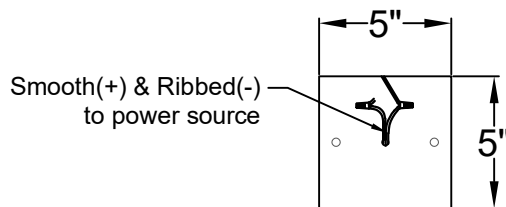

Ceiling Mount

St. James
LIGHTING

SCALE: N.T.S.	DRAFT: Y. McCullough
FILE: EQUM	APP'D: J. Ragan
JOB: X	DATE: 12/14/23

Lights are handcrafted.
Dimensions may vary by 1/4"

UL Certified
Candelabra- Max 60 Watt Bulb
Edison- Max 660 Watt Bulb