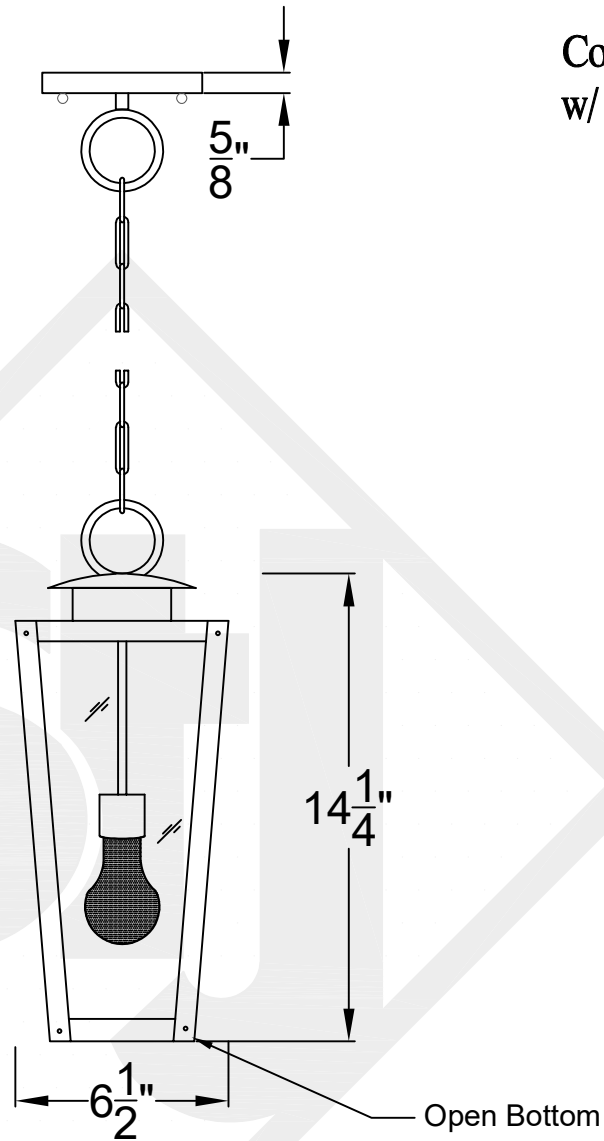

# EQUESTRIAN MINI CHAIN HUNG PENDANT

Comes standard  
w/ 6' of chain

Front View

Ceiling Mount

St. James  
LIGHTING

SCALE: N.T.S.	DRAFT: Y. McCullough
FILE: EQUMINI	APP'D: J. Ragan
JOB: X	DATE: 12/14/23

Lights are handcrafted.  
Dimensions may vary by 1/4"

# EQUESTRIAN SMALL CHAIN HUNG PENDANT

Comes standard  
w/ 6' of chain

Front View

Ceiling Mount

St. James  
LIGHTING

SCALE: N.T.S.	DRAFT: Y. McCullough
FILE: EQUMINI	APP'D: J. Ragan
JOB: X	DATE: 12/14/23

Lights are handcrafted.  
Dimensions may vary by 1/4"

# EQUESTRIAN MEDIUM CHAIN HUNG PENDANT

Comes standard  
w/ 6' of chain

Front View

Ceiling Mount

St. James  
LIGHTING

SCALE: N.T.S.	DRAFT: Y. McCullough
FILE: EQUM	APP'D: J. Ragan
JOB: X	DATE: 12/14/23

Lights are handcrafted.  
Dimensions may vary by 1/4"

# EQUESTRIAN LARGE CHAIN HUNG PENDANT

Comes standard  
w/ 6' of chain

Front View

Ceiling Mount

St. James  
LIGHTING

SCALE: N.T.S.	DRAFT: Y. McCullough
FILE: EQU	APP'D: J. Ragan
JOB: X	DATE: 12/14/23

Lights are handcrafted.  
Dimensions may vary by 1/4"