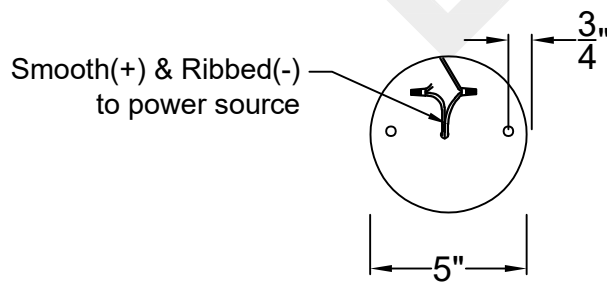

# BASKET WEAVE LARGE

Triple Candelabra  
Comes standard w/  
6' of chain

Front View

Ceiling Mount

St. James  
LIGHTING

SCALE: N.T.S.      DRAFT: T. Herring  
FILE: BASL      APP'D: J. Ragan  
JOB: X      DATE: 4-20-2023

Lights are handcrafted.  
Dimensions may vary by 1/4"

UL Certified  
Candelabra- Max 60 Watt Bulb  
Edison- Max 660 Watt Bulb