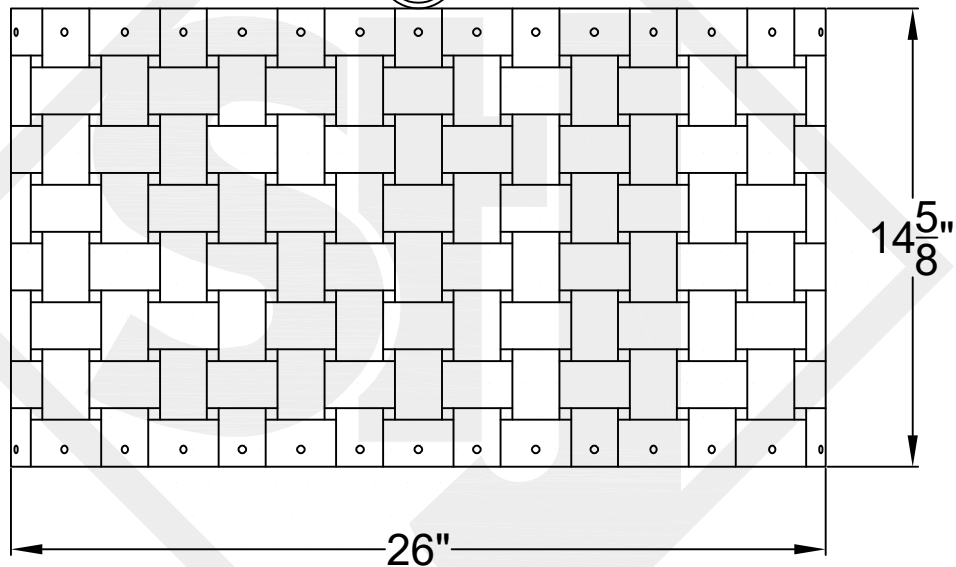

# BASKET WEAVE LARGE

Triple Candelabra  
Comes standard w/  
6' of chain

Front View

Ceiling Mount

St. James  
LIGHTING

SCALE: N.T.S.      DRAFT: T. Herring  
FILE: BASL      APP'D: J. Ragan  
JOB: X      DATE: 4-20-2023

Lights are handcrafted.  
Dimensions may vary by 1/4"

UL Certified  
Candelabra- Max 60 Watt Bulb  
Edison- Max 660 Watt Bulb