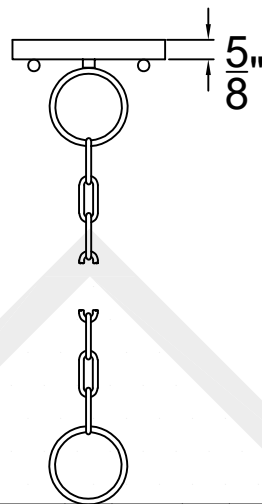

# BASKET WEAVE LARGE

Triple Candelabra  
Comes standard w/  
6' of chain

Front View

Ceiling Mount

St. James  
LIGHTING

SCALE: N.T.S.      DRAFT: T. Herring  
FILE: BASL      APP'D: J. Ragan  
JOB: X      DATE: 4-20-2023

Lights are handcrafted.  
Dimensions may vary by 1/4"

UL Certified  
Candelabra- Max 60 Watt Bulb  
Edison- Max 660 Watt Bulb