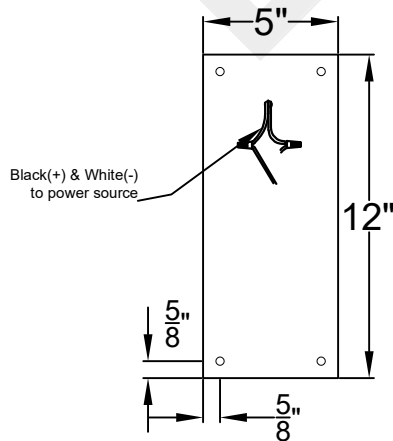

# LOGAN MINI WALL MOUNT FULL YOKE

Available w/ Solid  
or Glass Top  
Shortest Height 27  $\frac{1}{4}$ "

Front View

Side View

Backplate

**St. James  
LIGHTING**

SCALE: N.T.S.	DRAFT: T. Herring
FILE: LOGMINI	APP'D: J. Ragan
JOB: X	DATE: 8-9-2023

Lights are handcrafted.  
Dimensions may vary by 1/4"

Mini not Available in Gas  
UL Certified  
Candelabra- Max 60 Watt Bulb  
Edison- Max 660 Watt Bulb

# LOGAN SMALL WALL MOUNT FULL YOKE

Available w/ Solid  
or Glass Top  
Shortest Height 31"

**St. James  
LIGHTING**

SCALE: N.T.S.	DRAFT: Y. McCullough
FILE: LOGS	APP'D: J. Ragan
JOB: X	DATE: 11/24/23

Lights are handcrafted.  
Dimensions may vary by 1/4"