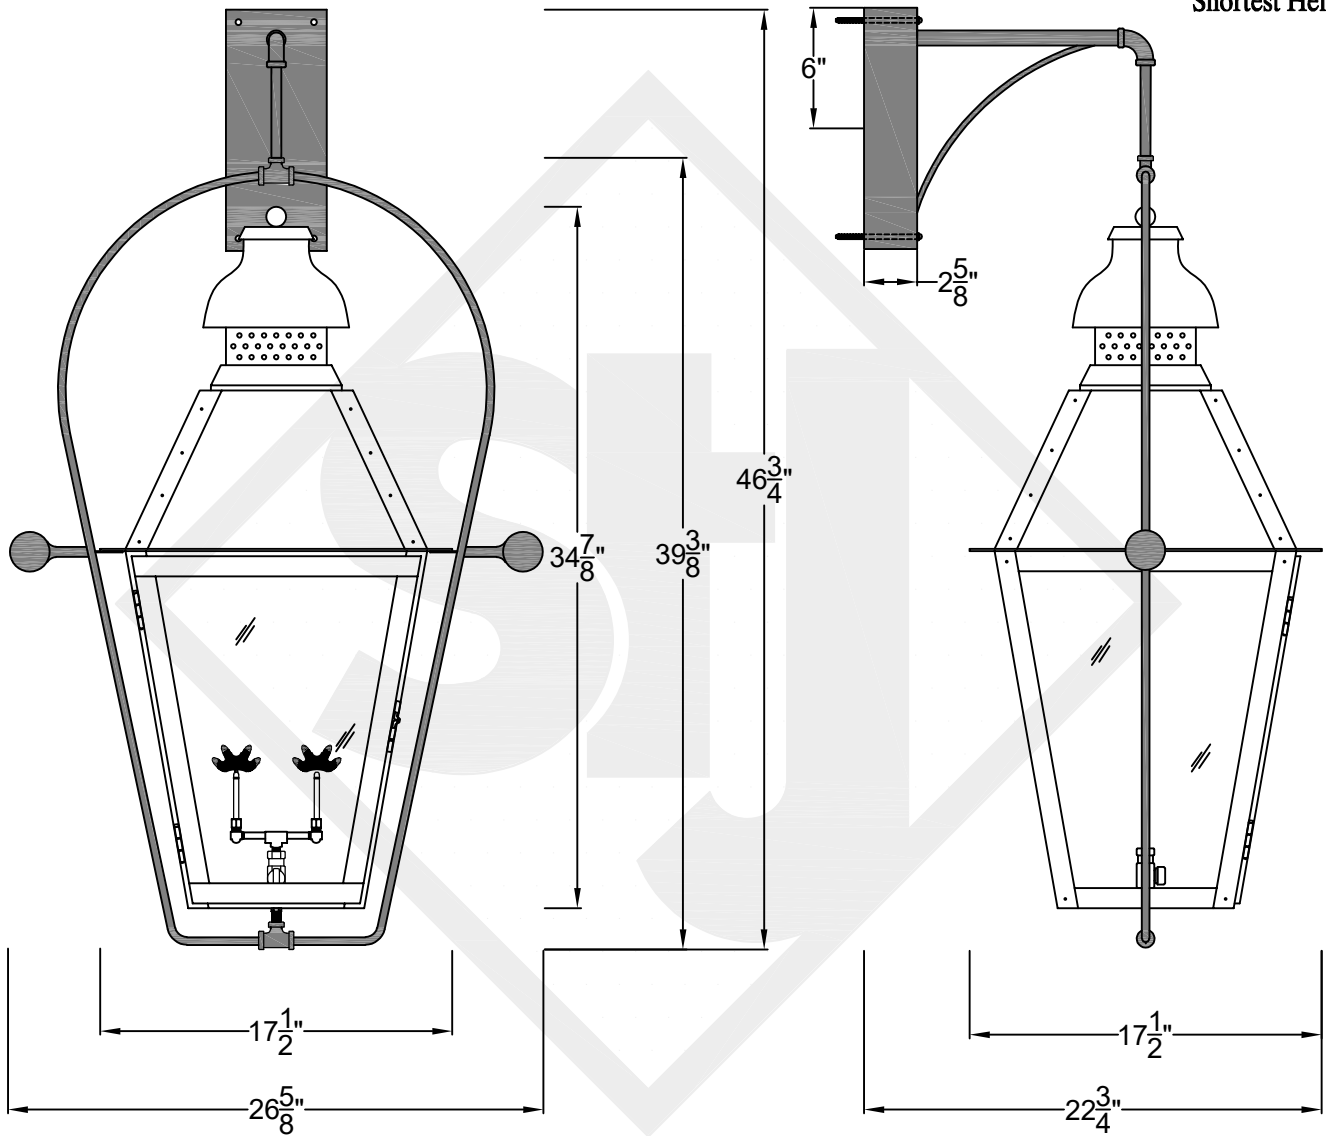

LOGAN GRANDE WALL MOUNT FULL YOKE

Available w/ Solid
or Glass Top
Shortest Height 43 ¹/₄"

Front View

Side View