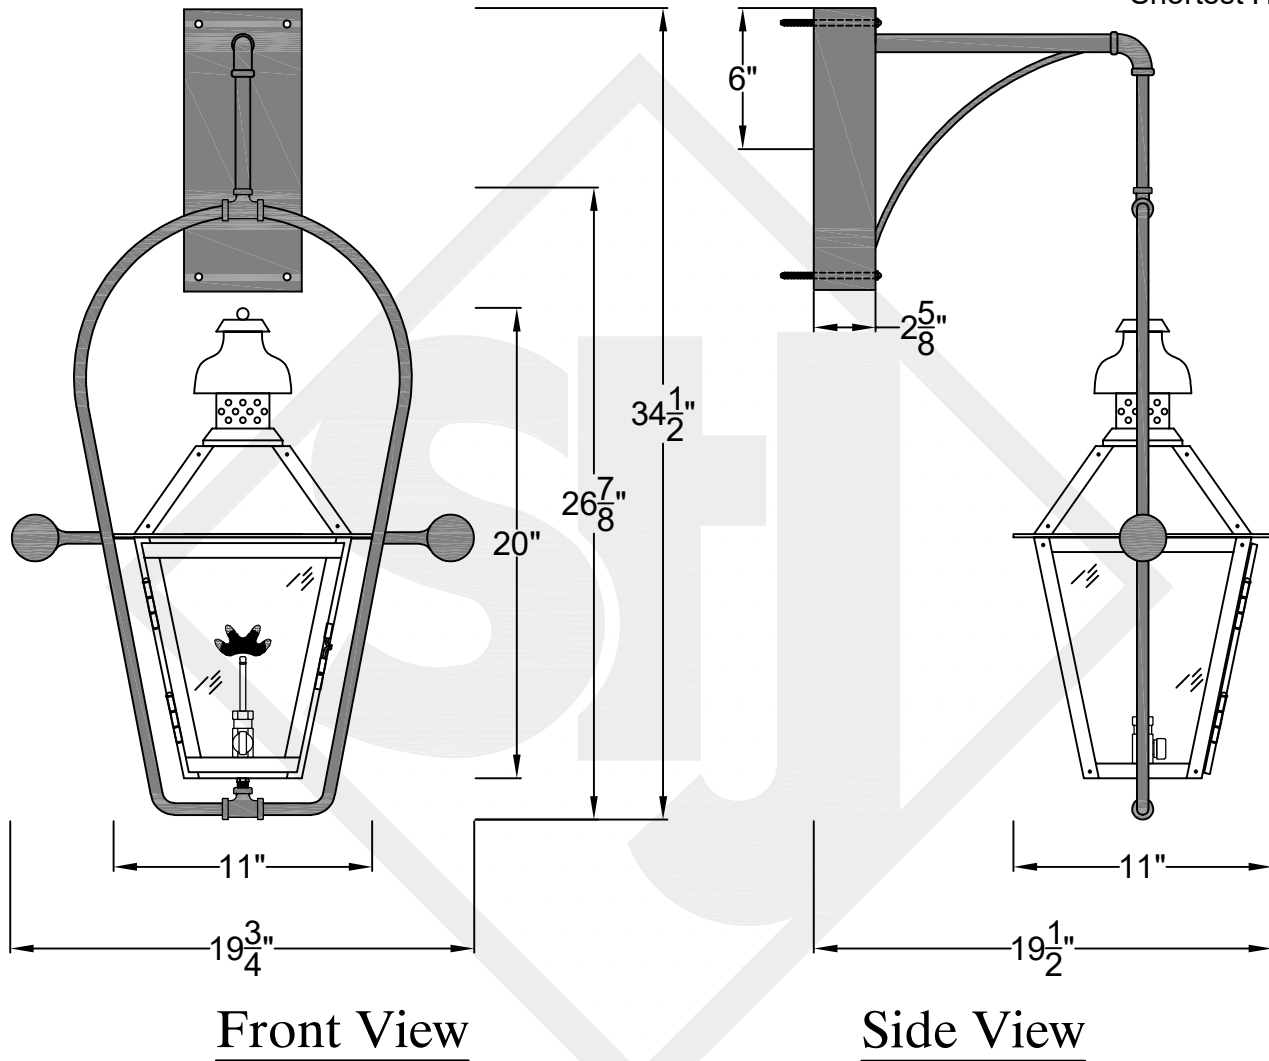

# LOGAN MINI WALL MOUNT FULL YOKE

Available w/ Solid  
or Glass Top  
Shortest Height 27  $\frac{1}{4}$ "

Front View

Side View

Backplate

**St. James  
LIGHTING**

SCALE: N.T.S.	DRAFT: T. Herring
FILE: LOGMINI	APP'D: J. Ragan
JOB: X	DATE: 8-9-2023

Lights are handcrafted.  
Dimensions may vary by 1/4"

Mini not Available in Gas  
UL Certified  
Candelabra- Max 60 Watt Bulb  
Edison- Max 660 Watt Bulb

# LOGAN SMALL WALL MOUNT FULL YOKE

Available w/ Solid  
or Glass Top  
Shortest Height 31"

**St. James  
LIGHTING**

SCALE: N.T.S.	DRAFT: Y. McCullough
FILE: LOGS	APP'D: J. Ragan
JOB: X	DATE: 11/24/23

Lights are handcrafted.  
Dimensions may vary by 1/4"

# LOGAN MEDIUM WALL MOUNT FULL YOKE

Available w/ Solid  
or Glass Top  
Shortest Height  $36\frac{1}{2}$ "

Front View

Side View

Backplate

**St. James  
LIGHTING**

SCALE: N.T.S.	DRAFT: T. Herring
FILE: LOGM	APP'D: J. Ragan
JOB: X	DATE: 8-16-2023