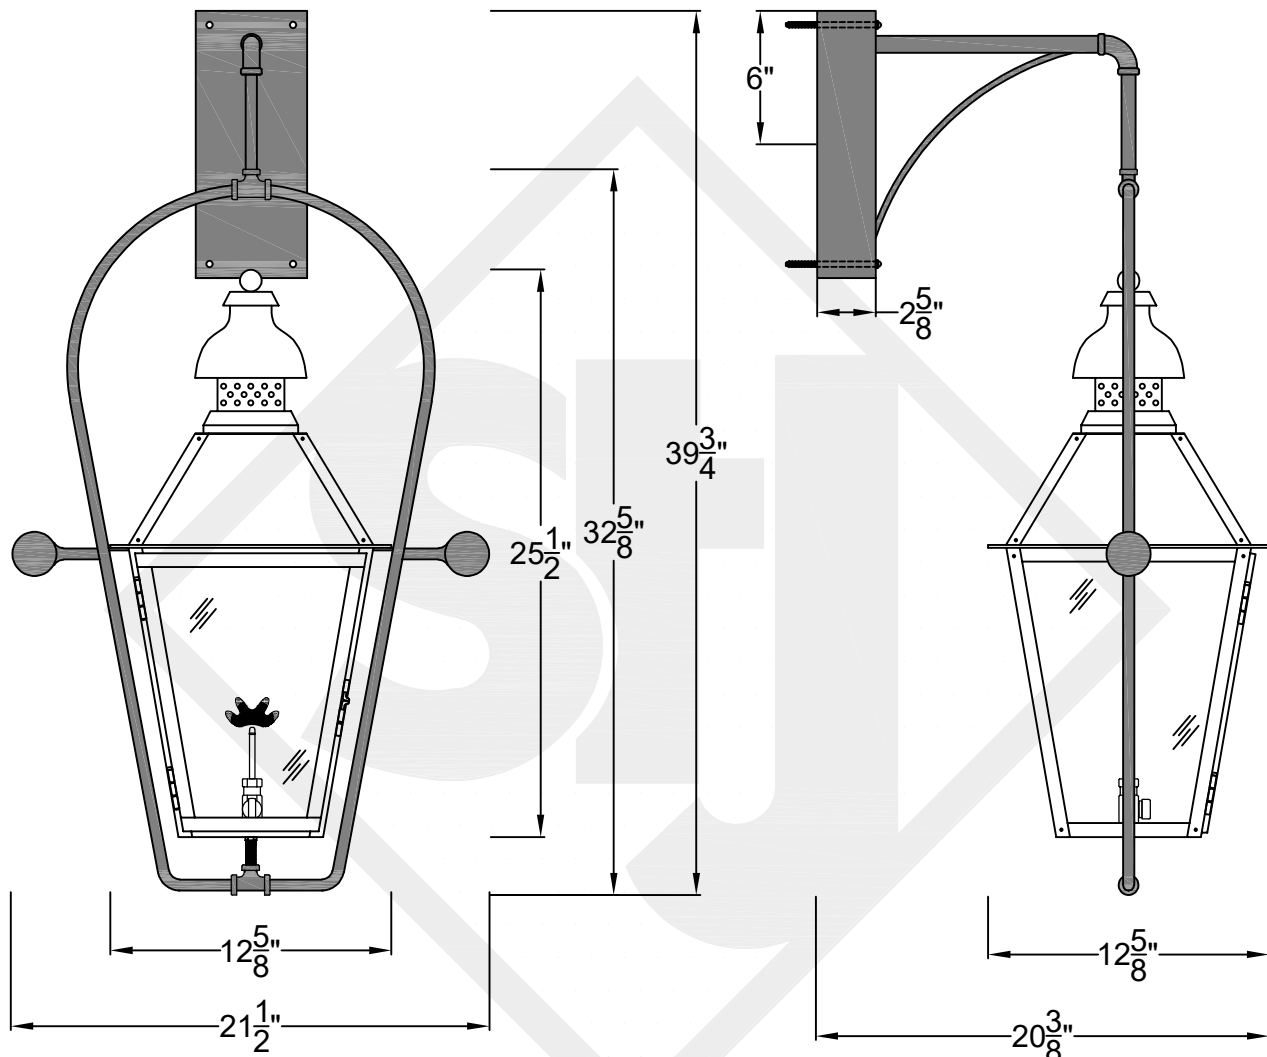

# LOGAN MINI WALL MOUNT FULL YOKE

Available w/ Solid  
or Glass Top  
Shortest Height 27  $\frac{1}{4}$ "

Front View

Side View

Backplate

**St. James  
LIGHTING**

SCALE: N.T.S.	DRAFT: T. Herring
FILE: LOGMINI	APP'D: J. Ragan
JOB: X	DATE: 8-9-2023

Lights are handcrafted.  
Dimensions may vary by 1/4"

Mini not Available in Gas  
UL Certified  
Candelabra- Max 60 Watt Bulb  
Edison- Max 660 Watt Bulb

# LOGAN SMALL WALL MOUNT FULL YOKE

Available w/ Solid  
or Glass Top  
Shortest Height 31"

**St. James  
LIGHTING**

SCALE: N.T.S.	DRAFT: Y. McCullough
FILE: LOGS	APP'D: J. Ragan
JOB: X	DATE: 11/24/23

Lights are handcrafted.  
Dimensions may vary by 1/4"

# LOGAN MEDIUM WALL MOUNT FULL YOKE

Available w/ Solid  
or Glass Top  
Shortest Height  $36\frac{1}{2}$ "

Front View

Side View

Backplate

**St. James  
LIGHTING**

SCALE: N.T.S.	DRAFT: T. Herring
FILE: LOGM	APP'D: J. Ragan
JOB: X	DATE: 8-16-2023