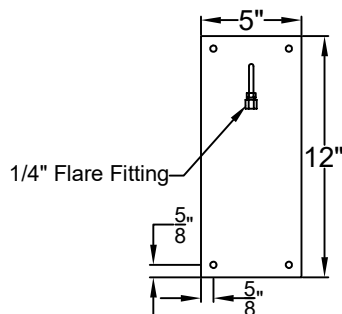

# LOGAN LARGE WALL MOUNT FULL YOKE

Available w/ Solid  
or Glass Top  
Shortest Height 40 <sup>3</sup>/<sub>4</sub>"

Front View

Side View

Backplate

St. James  
LIGHTING

SCALE: N.T.S.	DRAFT: T. Herring
FILE: LOGL	APP'D: J. Ragan
JOB: X	DATE: 3-3-2023

Lights are handcrafted.  
Dimensions may vary by 1/4"

B.T.U. Rating  
Natural Gas: 2730 B.T.U.  
Propane: 2080 B.T.U.

# LOGAN GRANDE WALL MOUNT FULL YOKE

Available w/ Solid  
or Glass Top  
Shortest Height 43 <sup>1</sup>/<sub>4</sub>"

Front View

Side View

Backplate

St. James  
LIGHTING

SCALE: N.T.S.	DRAFT: T. Herring
FILE: LOGG	APP'D: J. Ragan
JOB: X	DATE: 8-17-2023