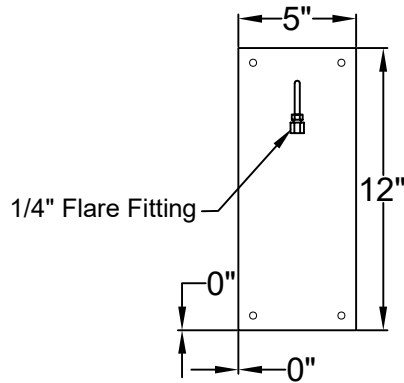

# LOGAN MINI WALL MOUNT FULL YOKE

Available w/ Solid  
or Glass Top  
Shortest Height 27  $\frac{1}{4}$ "

Front View

Side View

Backplate

**St. James  
LIGHTING**

SCALE: N.T.S.	DRAFT: T. Herring
FILE: LOGMINI	APP'D: J. Ragan
JOB: X	DATE: 8-9-2023

Lights are handcrafted.  
Dimensions may vary by 1/4"

Mini not Available in Gas  
UL Certified  
Candelabra- Max 60 Watt Bulb  
Edison- Max 660 Watt Bulb

# LOGAN SMALL WALL MOUNT FULL YOKE

Available w/ Solid  
or Glass Top  
Shortest Height 31"

**St. James  
LIGHTING**

SCALE: N.T.S.	DRAFT: Y. McCullough
FILE: LOGS	APP'D: J. Ragan
JOB: X	DATE: 11/24/23

Lights are handcrafted.  
Dimensions may vary by 1/4"