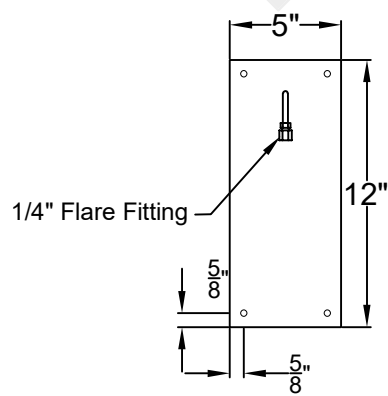

Backplate

**St. James
LIGHTING**

SCALE: N.T.S.	DRAFT: T. Herring
FILE: LOGM	APP'D: J. Ragan
JOB: X	DATE: 8-16-2023

Lights are handcrafted.
Dimensions may vary by 1/4"

B.T.U. Rating
Natural Gas: 2730 B.T.U.
Propane: 2080 B.T.U.