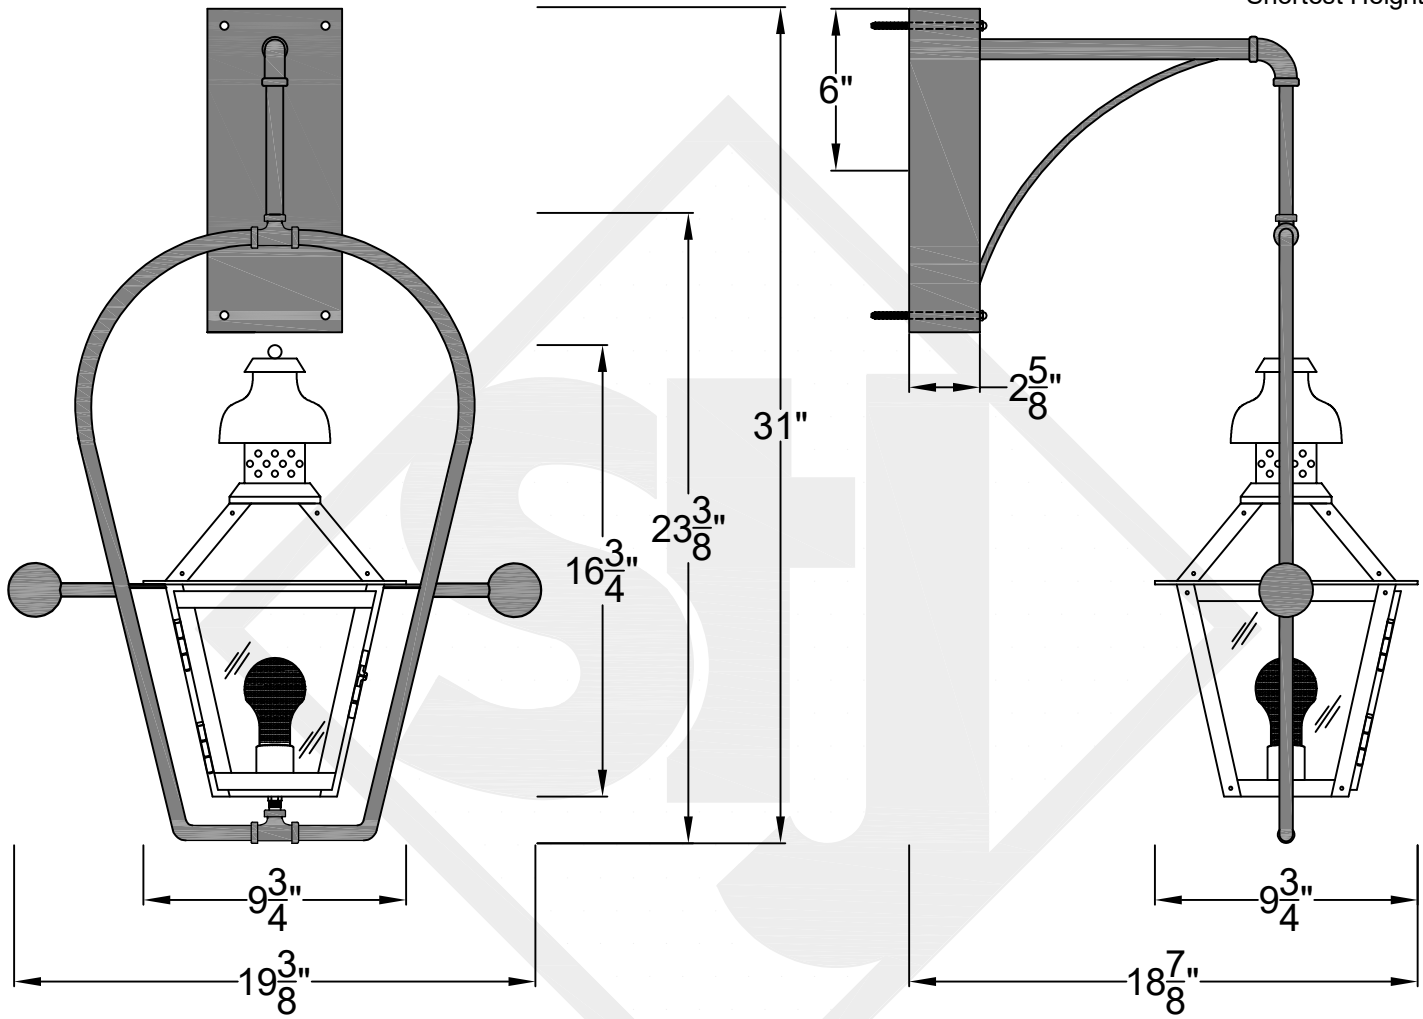

# LOGAN MINI WALL MOUNT FULL YOKE

Available w/ Solid  
or Glass Top  
Shortest Height 27  $\frac{1}{4}$ "

Front View

Side View

Backplate

**St. James  
LIGHTING**

SCALE: N.T.S.	DRAFT: T. Herring
FILE: LOGMINI	APP'D: J. Ragan
JOB: X	DATE: 8-9-2023

Lights are handcrafted.  
Dimensions may vary by 1/4"

Mini not Available in Gas  
UL Certified  
Candelabra- Max 60 Watt Bulb  
Edison- Max 660 Watt Bulb

# LOGAN SMALL WALL MOUNT FULL YOKE

Available w/ Solid  
or Glass Top  
Shortest Height 31"

**St. James  
LIGHTING**

SCALE: N.T.S.	DRAFT: Y. McCullough
FILE: LOGS	APP'D: J. Ragan
JOB: X	DATE: 11/24/23

Lights are handcrafted.  
Dimensions may vary by 1/4"

# LOGAN MEDIUM WALL MOUNT FULL YOKE

Available w/ Solid  
or Glass Top  
Shortest Height  $36\frac{1}{2}$ "

Front View

Side View

Backplate

**St. James  
LIGHTING**

SCALE: N.T.S.	DRAFT: T. Herring
FILE: LOGM	APP'D: J. Ragan
JOB: X	DATE: 8-16-2023