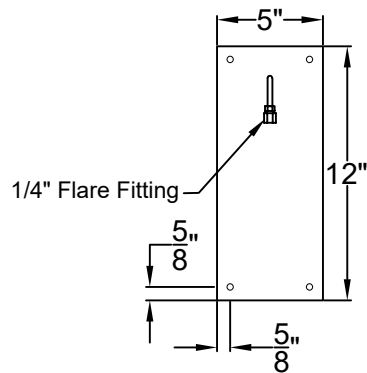

Lights are handcrafted.  
Dimensions may vary by 1/4"

B.T.U. Rating  
Natural Gas: 2730 B.T.U.  
Propane: 2080 B.T.U.

# LOGAN LARGE WALL MOUNT FULL YOKE

Available w/ Solid  
or Glass Top  
Shortest Height 40 <sup>3</sup>/<sub>4</sub>"

Front View

Side View

Backplate

St. James  
LIGHTING

SCALE: N.T.S.	DRAFT: T. Herring
FILE: LOGL	APP'D: J. Ragan
JOB: X	DATE: 3-3-2023