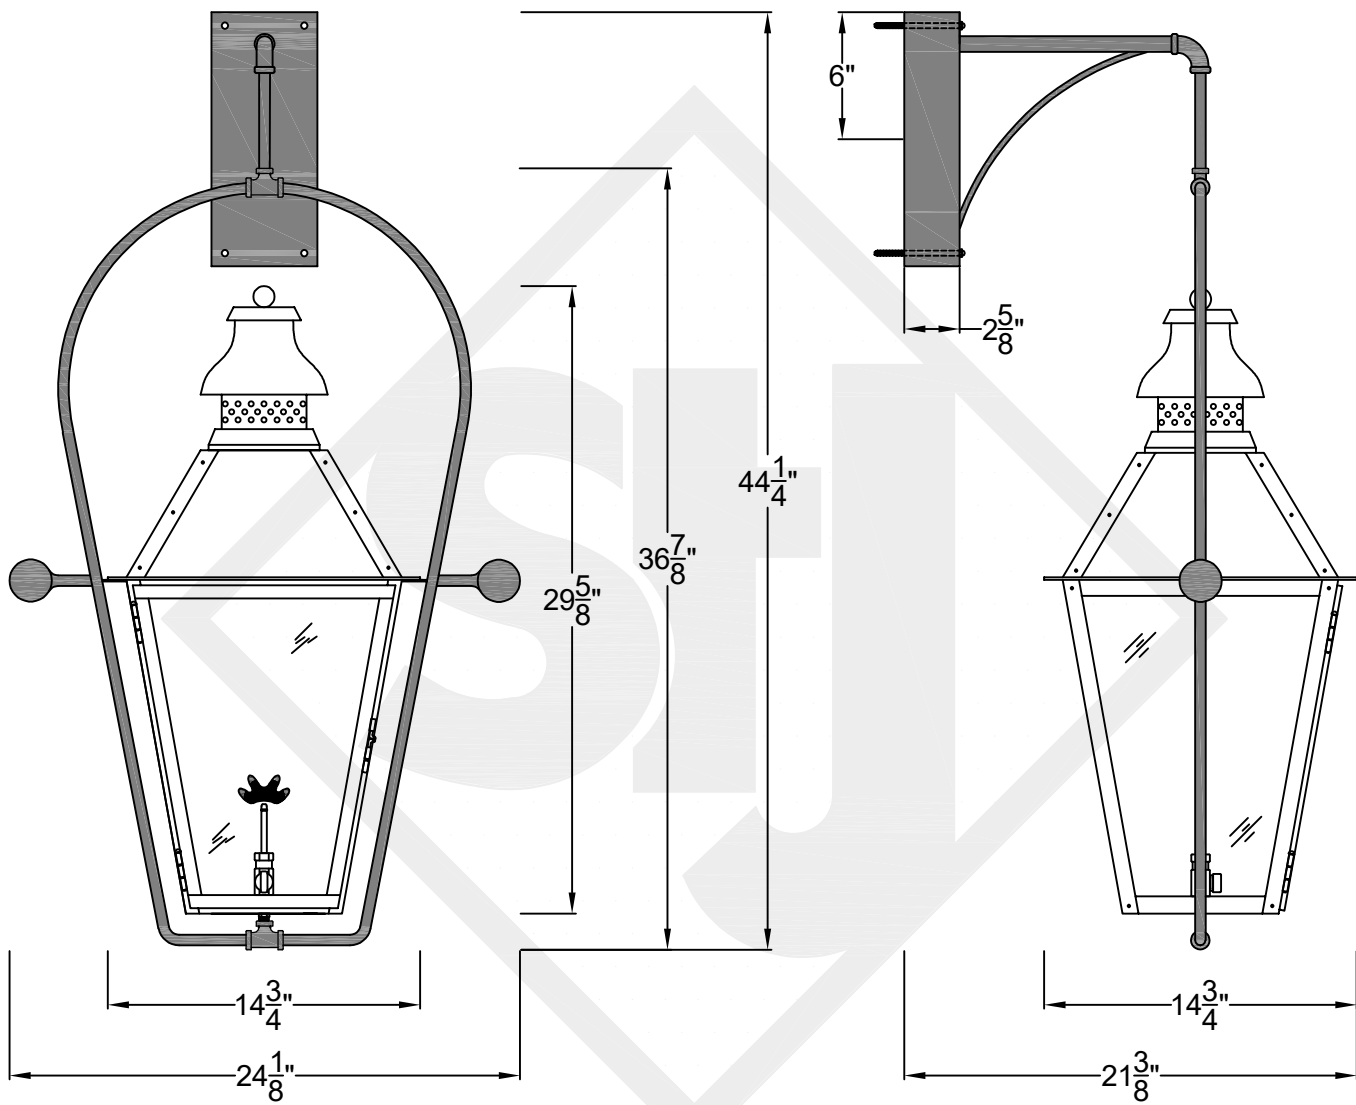

# LOGAN MINI WALL MOUNT FULL YOKE

Available w/ Solid  
or Glass Top  
Shortest Height 27  $\frac{1}{4}$ "

Front View

Side View

Backplate

**St. James  
LIGHTING**

SCALE: N.T.S.	DRAFT: T. Herring
FILE: LOGMINI	APP'D: J. Ragan
JOB: X	DATE: 8-9-2023

# LOGAN SMALL WALL MOUNT FULL YOKE

Available w/ Solid  
or Glass Top  
Shortest Height 31"

**St. James  
LIGHTING**

SCALE: N.T.S.	DRAFT: Y. McCullough
FILE: LOGS	APP'D: J. Ragan
JOB: X	DATE: 11/24/23

Lights are handcrafted.  
Dimensions may vary by 1/4"

# LOGAN MEDIUM WALL MOUNT FULL YOKE

Available w/ Solid  
or Glass Top  
Shortest Height  $36\frac{1}{2}$ "

Front View

Side View

Backplate

**St. James  
LIGHTING**

SCALE: N.T.S.	DRAFT: T. Herring
FILE: LOGM	APP'D: J. Ragan
JOB: X	DATE: 8-16-2023

# LOGAN LARGE WALL MOUNT FULL YOKE

Available w/ Solid  
or Glass Top  
Shortest Height 40 <sup>3</sup>/<sub>4</sub>"

Front View

Side View

Backplate

St. James  
LIGHTING

SCALE: N.T.S.	DRAFT: T. Herring
FILE: LOGL	APP'D: J. Ragan
JOB: X	DATE: 3-3-2023