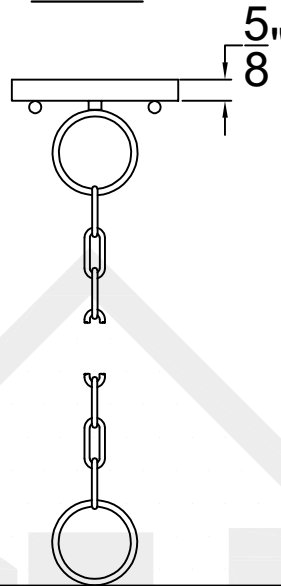

# X DRUM MINI

Triple Candelabra  
Comes standard w/  
6' of chain

Front View

Ceiling Mount

St. James  
LIGHTING

SCALE: N.T.S.      DRAFT: T. Herring  
FILE: XDRUMINI      APP'D: J. Ragan  
JOB: X      DATE: 4-24-2023

Lights are handcrafted.  
Dimensions may vary by 1/4"

UL Certified  
Candelabra- Max 60 Watt Bulb  
Edison- Max 660 Watt Bulb