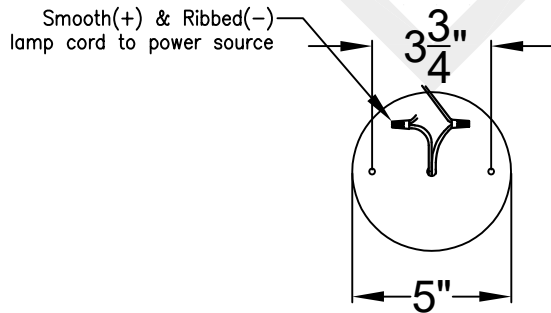

# X DRUM MINI

Triple Candelabra  
Comes standard w/  
6' of chain

Front View

Ceiling Mount

St. James  
LIGHTING

SCALE: N.T.S.      DRAFT: T. Herring  
FILE: XDRUMINI      APP'D: J. Ragan  
JOB: X      DATE: 4-24-2023

Lights are handcrafted.  
Dimensions may vary by 1/4"

UL Certified  
Candelabra- Max 60 Watt Bulb  
Edison- Max 660 Watt Bulb