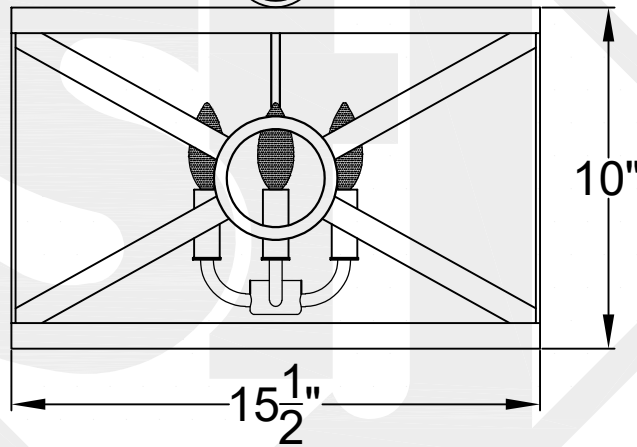

# X DRUM MINI

Triple Candelabra  
Comes standard w/  
6' of chain

Front View

Ceiling Mount

St. James  
LIGHTING

SCALE: N.T.S.      DRAFT: T. Herring  
FILE: XDRUMINI      APP'D: J. Ragan  
JOB: X      DATE: 4-24-2023

Lights are handcrafted.  
Dimensions may vary by 1/4"

UL Certified  
Candelabra- Max 60 Watt Bulb  
Edison- Max 660 Watt Bulb