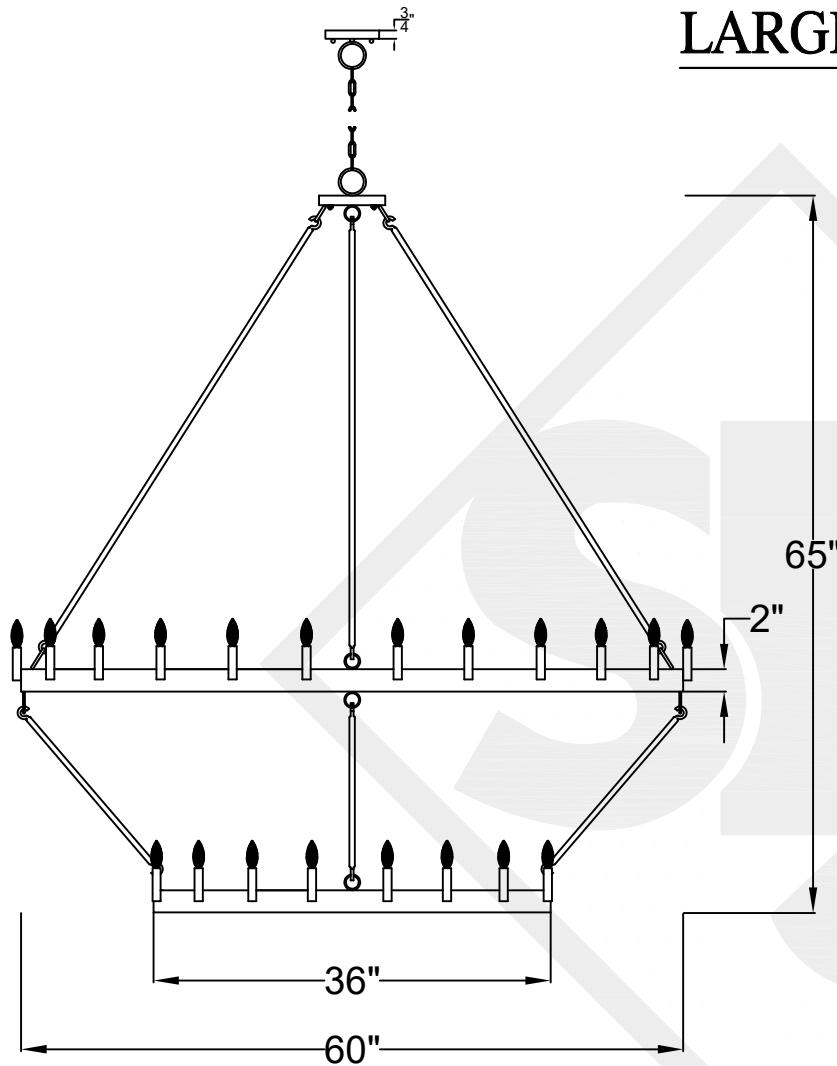

Lights are handcrafted.
Dimensions may vary by 1/4"

UL Certified
Candelabra- Max 60 Watt Bulb
Edison- Max 660 Watt Bulb

SULLIVAN DUAL TIER MEDIUM

36 Light – Steel Fixture
Comes standard w/ 6'
of chain

Front View

Top View

Ceiling Mount

St. James
LIGHTING

SCALE: N.T.S.	DRAFT: Y. McCullough
FILE: SULLS	APP'D: J. Ragan
JOB: X	DATE: 12/26/23

Lights are handcrafted.
Dimensions may vary by 1/4"

UL Certified
Candelabra- Max 60 Watt Bulb
Edison- Max 660 Watt Bulb

SULLIVAN DUAL TIER

LARGE

44 Light - Steel Fixture
Comes standard w/ 6'
of chain

Front View

Top View

Ceiling Mount

St. James
LIGHTING

SCALE: N.T.S.	DRAFT: Y. McCullough
FILE: SULLS	APP'D: J. Ragan
JOB: X	DATE: 12/26/23

Lights are handcrafted.
Dimensions may vary by 1/4"

UL Certified
Candelabra- Max 60 Watt Bulb
Edison- Max 660 Watt Bulb

SULLIVAN DUAL TIER GRANDE

56 Light - Steel Fixture
Comes standard w/ 6'
of chain

Front View