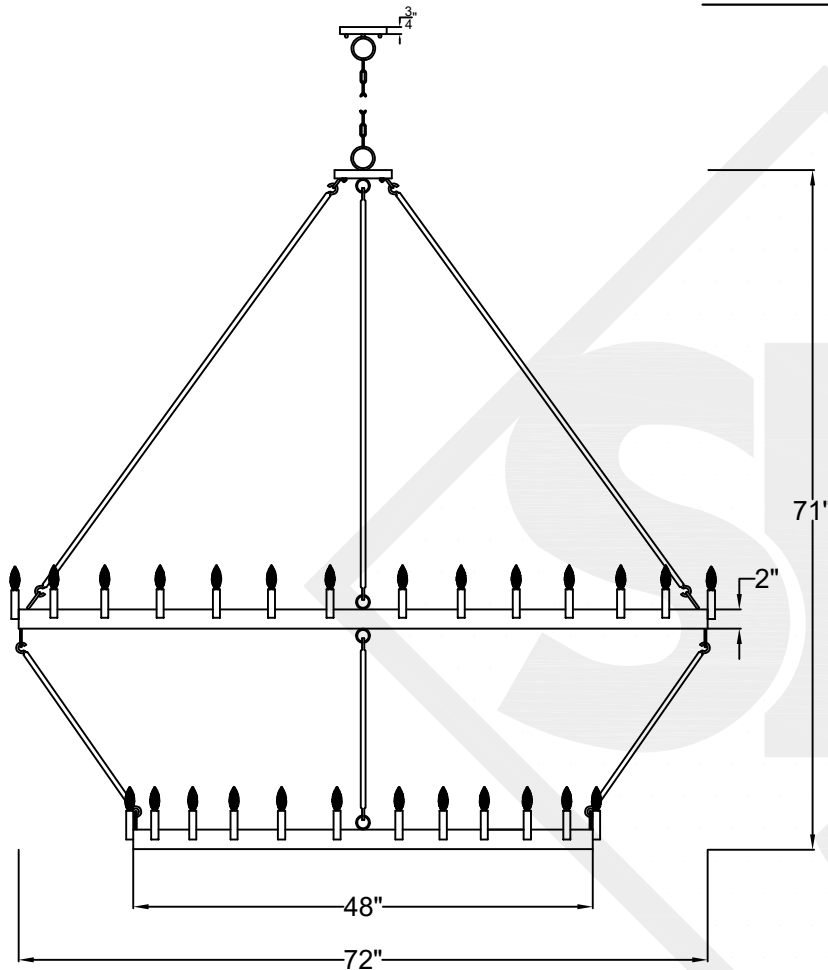

SULLIVAN DUAL TIER SMALL

28 Light - Steel Fixture
Comes standard w/ 6'
of chain

Front View

Top View

Ceiling Mount

	St. James LIGHTING	
	SCALE: N.T.S.	DRAFT: Y. McCullough
	FILE: SULLS	APP'D: J. Ragan
JOB: X	DATE: 12/26/23	

Lights are handcrafted.
Dimensions may vary by 1/4"

UL Certified
Candelabra- Max 60 Watt Bulb
Edison- Max 660 Watt Bulb

SULLIVAN DUAL TIER MEDIUM

36 Light – Steel Fixture
Comes standard w/ 6'
of chain

Front View

SULLIVAN DUAL TIER

LARGE

44 Light - Steel Fixture
Comes standard w/ 6'
of chain

Front View

Top View

Ceiling Mount

St. James
LIGHTING

SCALE: N.T.S.	DRAFT: Y. McCullough
FILE: SULLS	APP'D: J. Ragan
JOB: X	DATE: 12/26/23

Lights are handcrafted.
Dimensions may vary by 1/4"

UL Certified
Candelabra- Max 60 Watt Bulb
Edison- Max 660 Watt Bulb

SULLIVAN DUAL TIER GRANDE

56 Light - Steel Fixture
Comes standard w/ 6'
of chain

Front View