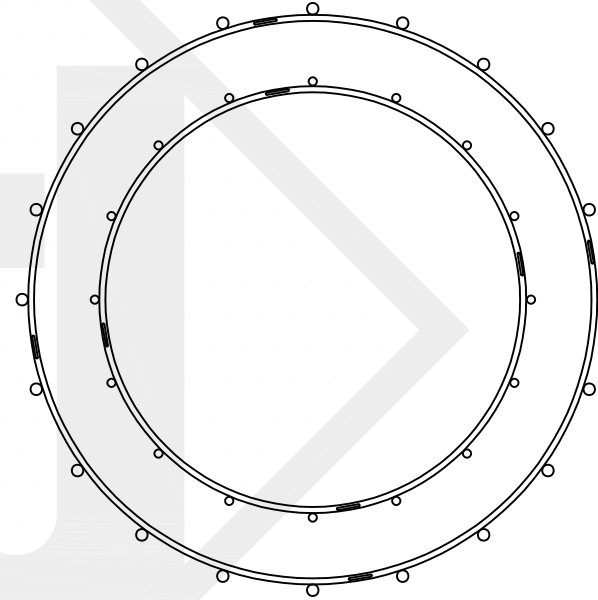

SULLIVAN DUAL TIER SMALL

28 Light - Steel Fixture
Comes standard w/ 6'
of chain

Front View

Top View

Ceiling Mount

	St. James LIGHTING	
	SCALE: N.T.S.	DRAFT: Y. McCullough
	FILE: SULLS	APP'D: J. Ragan
JOB: X	DATE: 12/26/23	

Lights are handcrafted.
Dimensions may vary by 1/4"

UL Certified
Candelabra- Max 60 Watt Bulb
Edison- Max 660 Watt Bulb

SULLIVAN DUAL TIER MEDIUM

36 Light – Steel Fixture
Comes standard w/ 6'
of chain

Front View

Top View

Ceiling Mount

St. James
LIGHTING

SCALE: N.T.S.	DRAFT: Y. McCullough
FILE: SULLS	APP'D: J. Ragan
JOB: X	DATE: 12/26/23

Lights are handcrafted.
Dimensions may vary by 1/4"

UL Certified
Candelabra- Max 60 Watt Bulb
Edison- Max 660 Watt Bulb

Lights are handcrafted.
Dimensions may vary by 1/4"

UL Certified
Candelabra- Max 60 Watt Bulb
Edison- Max 660 Watt Bulb

SULLIVAN DUAL TIER GRANDE

56 Light - Steel Fixture
Comes standard w/ 6'
of chain

Front View