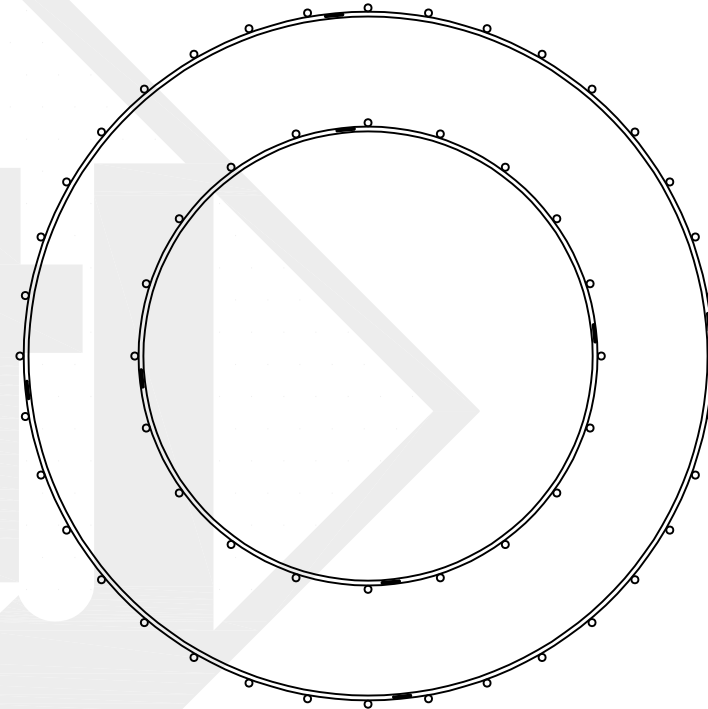

SULLIVAN DUAL TIER SMALL

28 Light - Steel Fixture
Comes standard w/ 6'
of chain

Front View

Top View

Ceiling Mount

	St. James LIGHTING	
	SCALE: N.T.S.	DRAFT: Y. McCullough
	FILE: SULLS	APP'D: J. Ragan
JOB: X	DATE: 12/26/23	

SULLIVAN DUAL TIER

LARGE

44 Light - Steel Fixture
Comes standard w/ 6'
of chain

Front View

Top View

Ceiling Mount

St. James
LIGHTING

SCALE: N.T.S.	DRAFT: Y. McCullough
FILE: SULLS	APP'D: J. Ragan
JOB: X	DATE: 12/26/23

Lights are handcrafted.
Dimensions may vary by 1/4"

UL Certified
Candelabra- Max 60 Watt Bulb
Edison- Max 660 Watt Bulb

SULLIVAN DUAL TIER GRANDE

56 Light - Steel Fixture
Comes standard w/ 6'
of chain

Front View

Top View

Ceiling Mount

**St. James
LIGHTING**

SCALE: N.T.S.	DRAFT: Y. McCullough
FILE: SULLS	APP'D: J. Ragan
JOB: X	DATE: 12/26/23

Lights are handcrafted.
Dimensions may vary by 1/4"

UL Certified
Candelabra- Max 60 Watt Bulb
Edison- Max 660 Watt Bulb