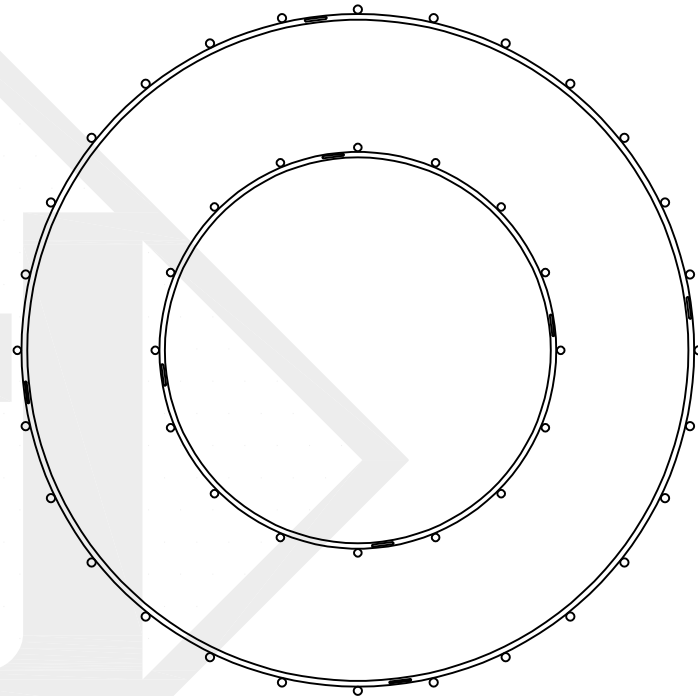

Lights are handcrafted.
Dimensions may vary by 1/4"

UL Certified
Candelabra- Max 60 Watt Bulb
Edison- Max 660 Watt Bulb

SULLIVAN DUAL TIER MEDIUM

36 Light – Steel Fixture
Comes standard w/ 6'
of chain

Front View

Top View

Ceiling Mount

St. James
LIGHTING

SCALE: N.T.S.	DRAFT: Y. McCullough
FILE: SULLS	APP'D: J. Ragan
JOB: X	DATE: 12/26/23

Lights are handcrafted.
Dimensions may vary by 1/4"

UL Certified
Candelabra- Max 60 Watt Bulb
Edison- Max 660 Watt Bulb

SULLIVAN DUAL TIER

LARGE

44 Light - Steel Fixture
Comes standard w/ 6'
of chain

Front View

Top View

Ceiling Mount

St. James
LIGHTING

SCALE: N.T.S.	DRAFT: Y. McCullough
FILE: SULLS	APP'D: J. Ragan
JOB: X	DATE: 12/26/23

Lights are handcrafted.
Dimensions may vary by 1/4"

UL Certified
Candelabra- Max 60 Watt Bulb
Edison- Max 660 Watt Bulb

SULLIVAN DUAL TIER GRANDE

56 Light - Steel Fixture
Comes standard w/ 6'
of chain

Front View