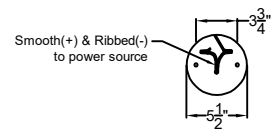

Top View

Ceiling Mount

St. James
LIGHTING

SCALE: N.T.S.	DRAFT: Y. McCullough
FILE: SULLS	APP'D: J. Ragan
JOB: X	DATE: 12/26/23

Lights are handcrafted.
Dimensions may vary by 1/4"

UL Certified
Candelabra- Max 60 Watt Bulb
Edison- Max 660 Watt Bulb

SULLIVAN DUAL TIER

LARGE

44 Light - Steel Fixture
Comes standard w/ 6'
of chain

Front View

Top View

Ceiling Mount

St. James
LIGHTING

SCALE: N.T.S.	DRAFT: Y. McCullough
FILE: SULLS	APP'D: J. Ragan
JOB: X	DATE: 12/26/23

Lights are handcrafted.
Dimensions may vary by 1/4"

UL Certified
Candelabra- Max 60 Watt Bulb
Edison- Max 660 Watt Bulb

SULLIVAN DUAL TIER GRANDE

56 Light - Steel Fixture
Comes standard w/ 6'
of chain

Front View