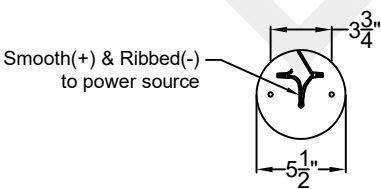

SULLIVAN DUAL TIER SMALL

28 Light - Steel Fixture
Comes standard w/ 6'
of chain

Front View

Top View

Ceiling Mount

	St. James LIGHTING	
	SCALE: N.T.S.	DRAFT: Y. McCullough
	FILE: SULLS	APP'D: J. Ragan
JOB: X	DATE: 12/26/23	

Lights are handcrafted.
Dimensions may vary by 1/4"

UL Certified
Candelabra- Max 60 Watt Bulb
Edison- Max 660 Watt Bulb

SULLIVAN DUAL TIER MEDIUM

36 Light – Steel Fixture
Comes standard w/ 6'
of chain

Front View

Top View

Ceiling Mount

St. James
LIGHTING

SCALE: N.T.S.	DRAFT: Y. McCullough
FILE: SULLS	APP'D: J. Ragan
JOB: X	DATE: 12/26/23

Lights are handcrafted.
Dimensions may vary by 1/4"

UL Certified
Candelabra- Max 60 Watt Bulb
Edison- Max 660 Watt Bulb