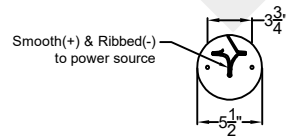

SULLIVAN DUAL TIER SMALL

28 Light - Steel Fixture
Comes standard w/ 6'
of chain

Front View

Top View

Ceiling Mount

	St. James LIGHTING	
	SCALE: N.T.S.	DRAFT: Y. McCullough
	FILE: SULLS	APP'D: J. Ragan
JOB: X	DATE: 12/26/23	

Lights are handcrafted.
Dimensions may vary by 1/4"

UL Certified
Candelabra- Max 60 Watt Bulb
Edison- Max 660 Watt Bulb

SULLIVAN DUAL TIER MEDIUM

36 Light – Steel Fixture
Comes standard w/ 6'
of chain

Front View

Top View

Ceiling Mount

St. James
LIGHTING

SCALE: N.T.S.	DRAFT: Y. McCullough
FILE: SULLS	APP'D: J. Ragan
JOB: X	DATE: 12/26/23

Lights are handcrafted.
Dimensions may vary by 1/4"

UL Certified
Candelabra- Max 60 Watt Bulb
Edison- Max 660 Watt Bulb