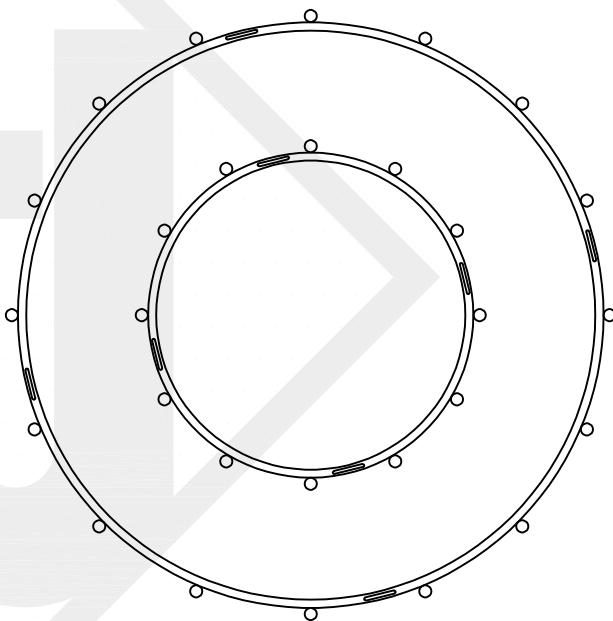

SULLIVAN DUAL TIER SMALL

28 Light - Steel Fixture
Comes standard w/ 6'
of chain

Front View

Top View

Ceiling Mount

	St. James LIGHTING	
	SCALE: N.T.S.	DRAFT: Y. McCullough
	FILE: SULLS	APP'D: J. Ragan
JOB: X	DATE: 12/26/23	

Lights are handcrafted.
Dimensions may vary by 1/4"

UL Certified
Candelabra- Max 60 Watt Bulb
Edison- Max 660 Watt Bulb

SULLIVAN DUAL TIER MEDIUM

36 Light – Steel Fixture
Comes standard w/ 6'
of chain

Front View

Top View

Ceiling Mount

St. James
LIGHTING

SCALE: N.T.S.	DRAFT: Y. McCullough
FILE: SULLS	APP'D: J. Ragan
JOB: X	DATE: 12/26/23

Lights are handcrafted.
Dimensions may vary by 1/4"

UL Certified
Candelabra- Max 60 Watt Bulb
Edison- Max 660 Watt Bulb

Lights are handcrafted.
Dimensions may vary by 1/4"

UL Certified
Candelabra- Max 60 Watt Bulb
Edison- Max 660 Watt Bulb

SULLIVAN DUAL TIER GRANDE

56 Light - Steel Fixture
Comes standard w/ 6'
of chain

Front View