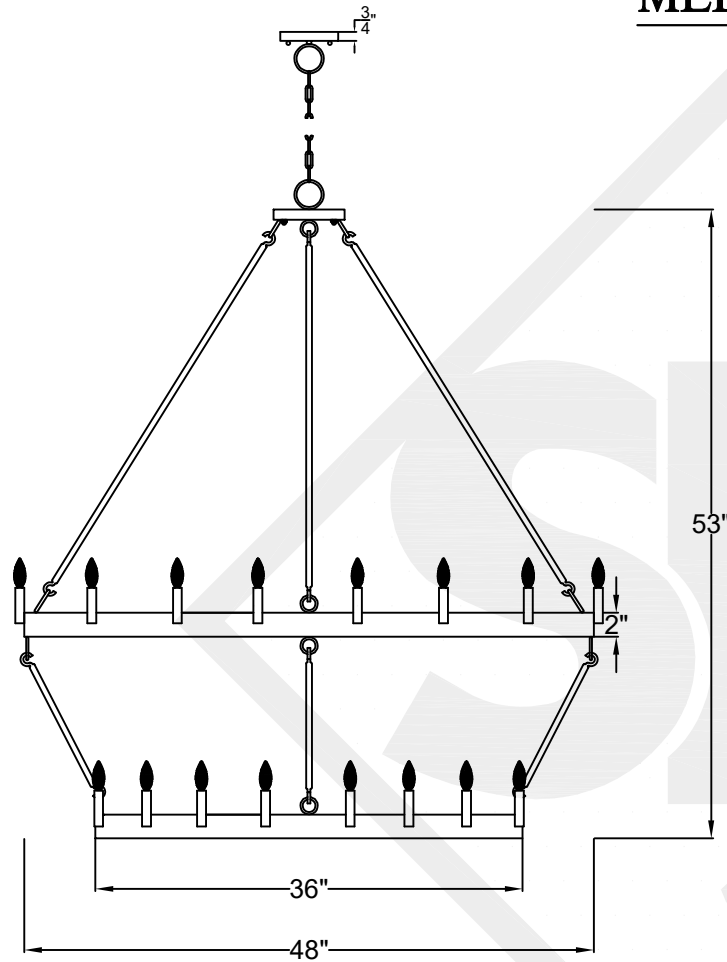

SULLIVAN DUAL TIER SMALL

28 Light - Steel Fixture
Comes standard w/ 6'
of chain

Front View

Top View

Ceiling Mount

	St. James LIGHTING	
	SCALE: N.T.S.	DRAFT: Y. McCullough
	FILE: SULLS	APP'D: J. Ragan
JOB: X	DATE: 12/26/23	

Lights are handcrafted.
Dimensions may vary by 1/4"

UL Certified
Candelabra- Max 60 Watt Bulb
Edison- Max 660 Watt Bulb

SULLIVAN DUAL TIER MEDIUM

36 Light – Steel Fixture
Comes standard w/ 6'
of chain

Front View

SULLIVAN DUAL TIER

LARGE

44 Light - Steel Fixture
Comes standard w/ 6'
of chain

Front View

Top View

Ceiling Mount

St. James
LIGHTING

SCALE: N.T.S.	DRAFT: Y. McCullough
FILE: SULLS	APP'D: J. Ragan
JOB: X	DATE: 12/26/23

Lights are handcrafted.
Dimensions may vary by 1/4"

UL Certified
Candelabra- Max 60 Watt Bulb
Edison- Max 660 Watt Bulb

SULLIVAN DUAL TIER GRANDE

56 Light - Steel Fixture
Comes standard w/ 6'
of chain

Front View