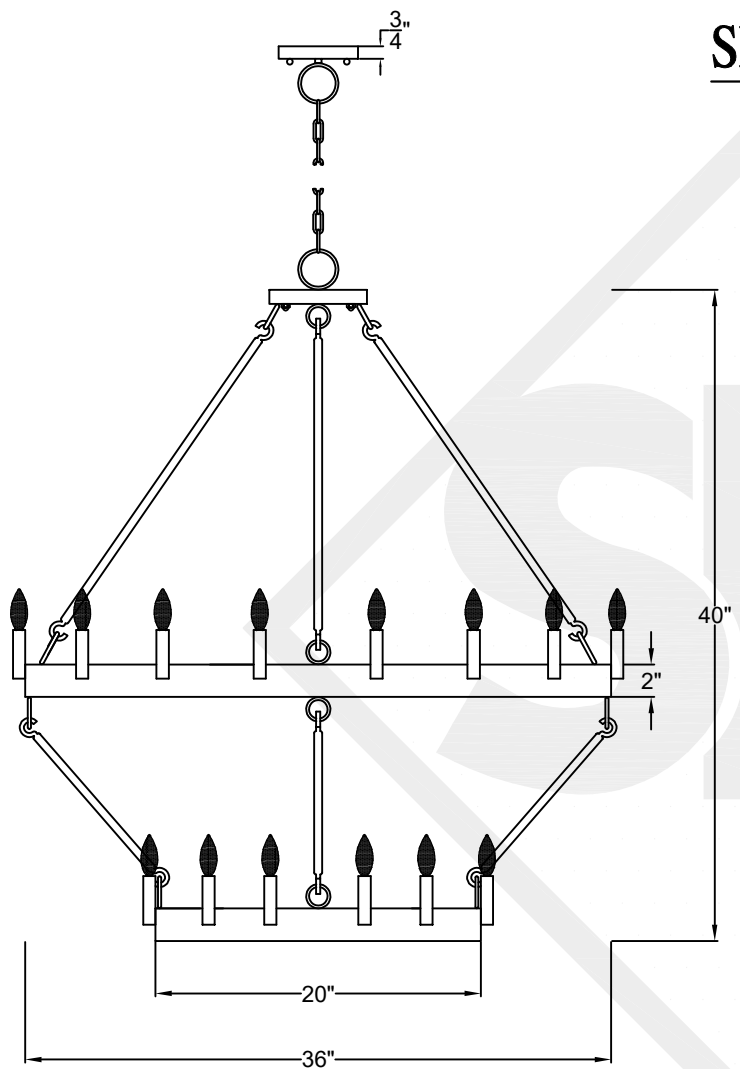

SULLIVAN DUAL TIER SMALL

28 Light - Steel Fixture
Comes standard w/ 6'
of chain

Front View

Top View

Ceiling Mount

	St. James LIGHTING	
	SCALE: N.T.S.	DRAFT: Y. McCullough
	FILE: SULLS	APP'D: J. Ragan
JOB: X	DATE: 12/26/23	

Lights are handcrafted.
Dimensions may vary by 1/4"

UL Certified
Candelabra- Max 60 Watt Bulb
Edison- Max 660 Watt Bulb

SULLIVAN DUAL TIER MEDIUM

36 Light – Steel Fixture
Comes standard w/ 6'
of chain

Front View

SULLIVAN DUAL TIER

LARGE

44 Light - Steel Fixture
Comes standard w/ 6'
of chain

Front View

Top View

Ceiling Mount

St. James
LIGHTING

SCALE: N.T.S.	DRAFT: Y. McCullough
FILE: SULLS	APP'D: J. Ragan
JOB: X	DATE: 12/26/23

Lights are handcrafted.
Dimensions may vary by 1/4"

UL Certified
Candelabra- Max 60 Watt Bulb
Edison- Max 660 Watt Bulb

SULLIVAN DUAL TIER GRANDE

56 Light - Steel Fixture
Comes standard w/ 6'
of chain

Front View