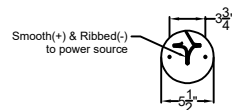

SULLIVAN DUAL TIER

LARGE

44 Light - Steel Fixture
Comes standard w/ 6'
of chain

Front View

Top View

Ceiling Mount

St. James
LIGHTING

SCALE: N.T.S.	DRAFT: Y. McCullough
FILE: SULLS	APP'D: J. Ragan
JOB: X	DATE: 12/26/23

Lights are handcrafted.
Dimensions may vary by 1/4"

UL Certified
Candelabra- Max 60 Watt Bulb
Edison- Max 660 Watt Bulb

SULLIVAN DUAL TIER GRANDE

56 Light - Steel Fixture
Comes standard w/ 6'
of chain

Front View

Top View

Ceiling Mount

**St. James
LIGHTING**

SCALE: N.T.S.	DRAFT: Y. McCullough
FILE: SULLS	APP'D: J. Ragan
JOB: X	DATE: 12/26/23

Lights are handcrafted.
Dimensions may vary by 1/4"

UL Certified
Candelabra- Max 60 Watt Bulb
Edison- Max 660 Watt Bulb