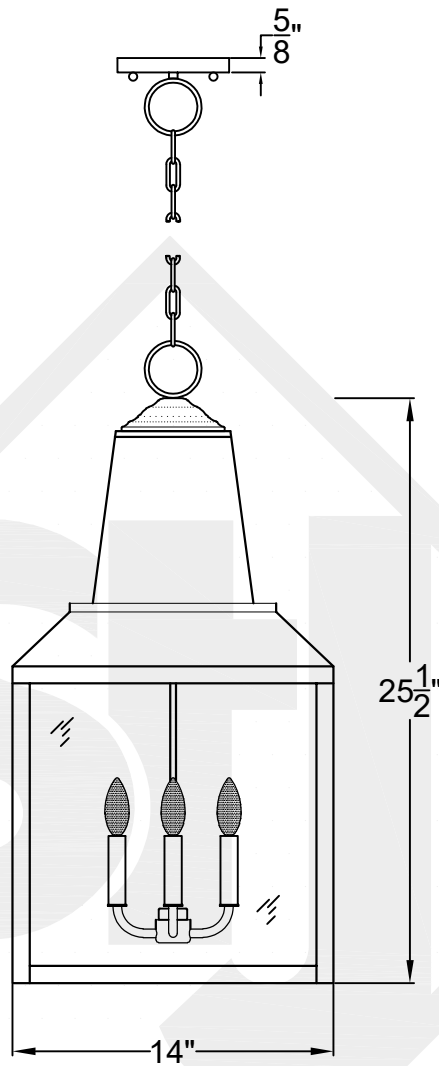

WINSBORO MEDIUM

Triple Candelabra
Comes standard w/ 6'
of chain

Front View

Ceiling Mount

St. James
LIGHTING

SCALE: N.T.S. DRAFT: T. Herring
FILE: WINM APP'D: J. Ragan
JOB: X DATE: 4-24-2023

Lights are handcrafted.
Dimensions may vary by 1/4"

UL Certified
Candelabra- Max 60 Watt Bulb
Edison- Max 660 Watt Bulb