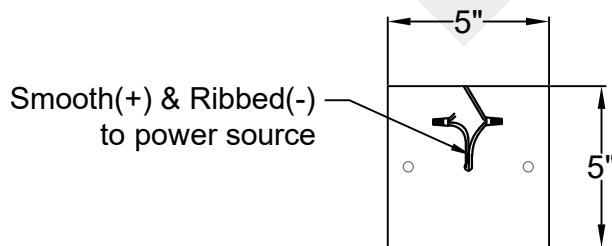

WINSBORO MEDIUM

Triple Candelabra
Comes standard w/ 6'
of chain

Front View

Ceiling Mount

St. James
LIGHTING

SCALE: N.T.S. DRAFT: T. Herring
FILE: WINM APP'D: J. Ragan
JOB: X DATE: 4-24-2023

Lights are handcrafted.
Dimensions may vary by 1/4"