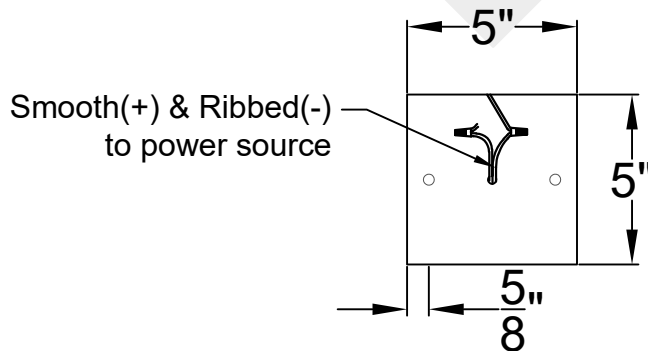

DALTON MINI

Triple Candelabra
Comes standard w/ 6'
of chain

Front View

Ceiling Mount

St. James
LIGHTING

SCALE: N.T.S.	DRAFT: Y. McCullough
FILE: DALMINI	APP'D: J. Ragan
JOB: X	DATE: 1/2/24

Lights are handcrafted.
Dimensions may vary by 1/4"

UL Certified
Candelabra- Max 60 Watt Bulb
Edison- Max 660 Watt Bulb