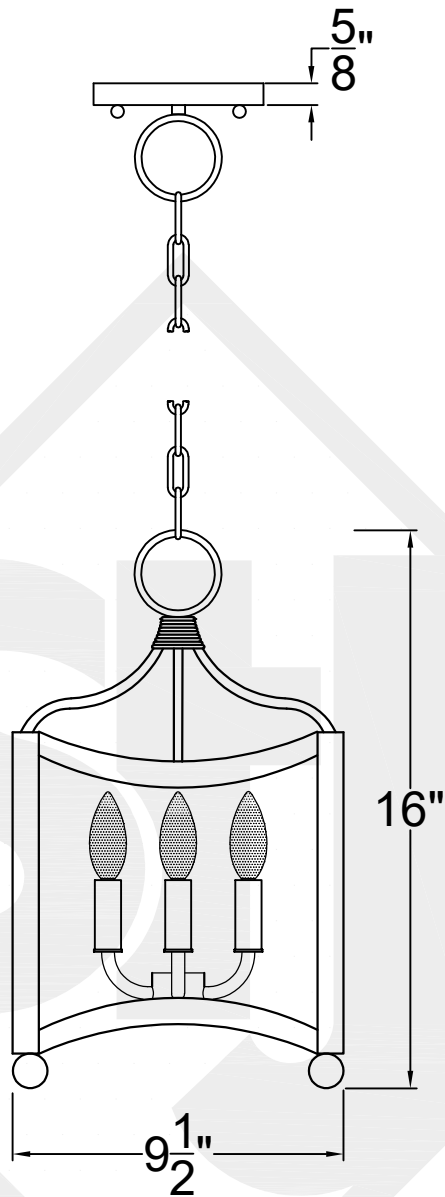

DALTON MINI

Triple Candelabra
Comes standard w/ 6'
of chain

Front View

Ceiling Mount

St. James
LIGHTING

SCALE: N.T.S.	DRAFT: Y. McCullough
FILE: DALMINI	APP'D: J. Ragan
JOB: X	DATE: 1/2/24

Lights are handcrafted.
Dimensions may vary by 1/4"

UL Certified
Candelabra- Max 60 Watt Bulb
Edison- Max 660 Watt Bulb