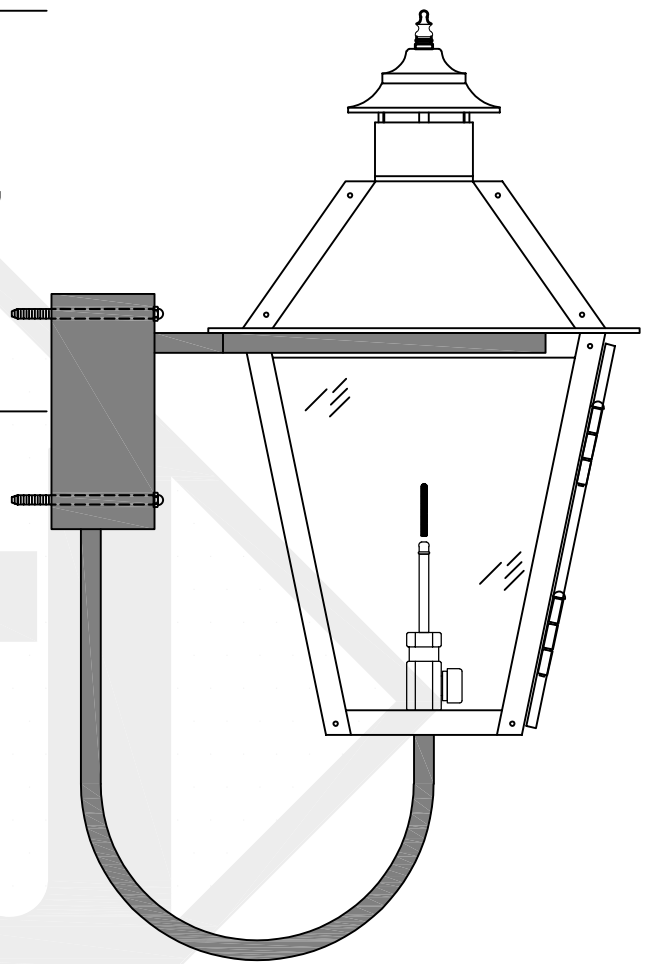

# MAGNOLIA MINI STEEL WALL MOUNT

Available w/ Solid  
or Glass Top

Front View

Side View

Backplate

Black(+) & White(-)  
to power source

St. James  
LIGHTING

SCALE: N.T.S.      DRAFT: Y. McCullough  
FILE: MAGMINI      APP'D: J. Ragan  
JOB: X              DATE: 11/20/23

Lights are handcrafted.  
Dimensions may vary by 1/4"

Mini not Available in Gas

UL Certified  
Candelabra- Max 60 Watt Bulb  
Edison- Max 660 Watt Bulb

# MAGNOLIA SMALL STEEL WALL MOUNT

Available w/ Solid  
or Glass Top

11"

Front View

10 1/4"

24 1/4"

11"

15"

# MAGNOLIA GRANDE STEEL WALL MOUNT

Available w/ Solid  
or Glass Top

Front View

Side View

Backplate

St. James  
LIGHTING

SCALE: N.T.S.	DRAFT: Y. McCullough
FILE: MAGG	APP'D: J. Ragan
JOB: X	DATE: 11/20/23

Lights are handcrafted.  
Dimensions may vary by 1/4"