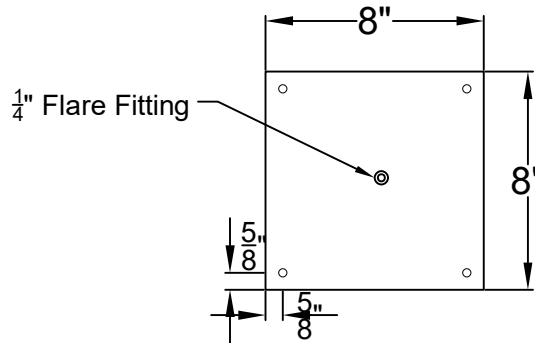

# MAGNOLIA LARGE STEEL WALL MOUNT

Available w/ Solid  
or Glass Top

Front View

Side View

Backplate

St. James  
LIGHTING

SCALE: N.T.S.	DRAFT: Y. McCullough
FILE: MAGL	APP'D: J. Ragan
JOB: X	DATE: 1/5/24

Lights are handcrafted.  
Dimensions may vary by 1/4"