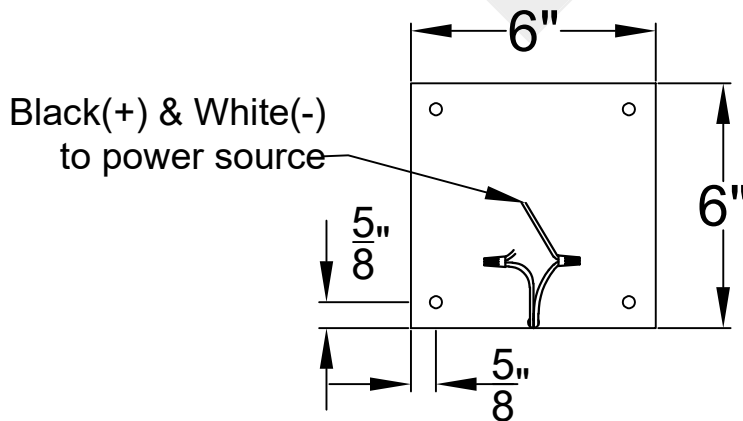

# MAGNOLIA MINI STEEL WALL MOUNT

Available w/ Solid  
or Glass Top

Front View

Side View

Backplate

Black(+) & White(-)  
to power source

St. James  
LIGHTING

SCALE: N.T.S.      DRAFT: Y. McCullough  
FILE: MAGMINI      APP'D: J. Ragan  
JOB: X              DATE: 11/20/23

Lights are handcrafted.  
Dimensions may vary by 1/4"

Mini not Available in Gas

UL Certified  
Candelabra- Max 60 Watt Bulb  
Edison- Max 660 Watt Bulb