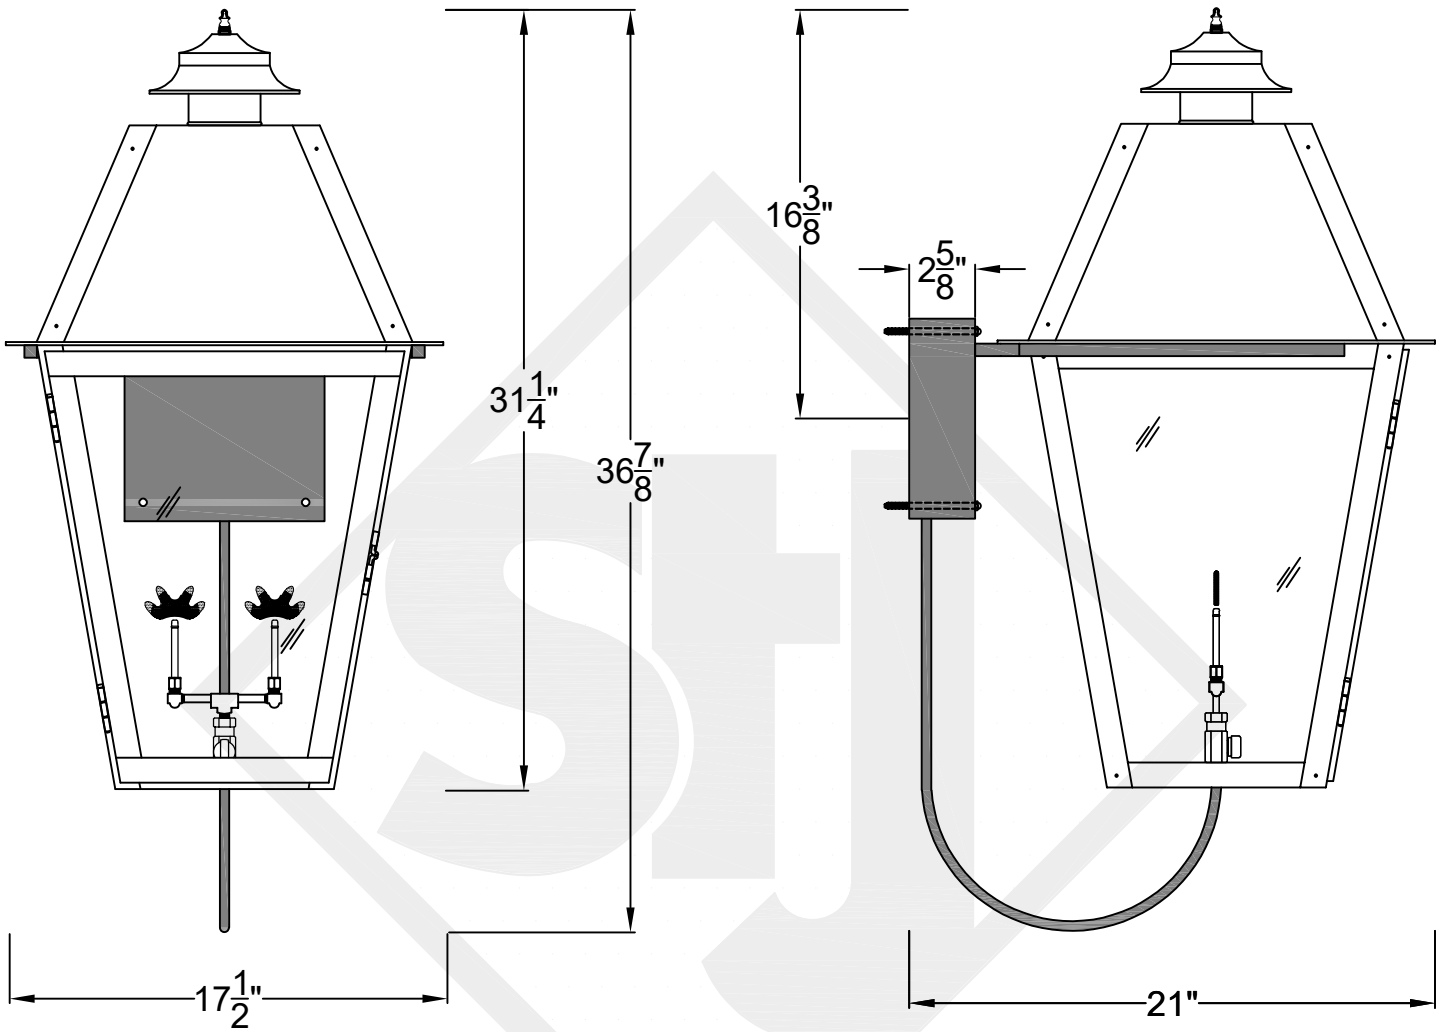

# MAGNOLIA MINI STEEL WALL MOUNT

Available w/ Solid  
or Glass Top

Front View

Side View

Backplate

Black(+) & White(-)  
to power source

St. James  
LIGHTING

SCALE: N.T.S.      DRAFT: Y. McCullough  
FILE: MAGMINI      APP'D: J. Ragan  
JOB: X              DATE: 11/20/23

# MAGNOLIA MEDIUM STEEL WALL MOUNT

Available w/ Solid  
or Glass Top

Front View

Side View

Backplate

St. James  
LIGHTING

SCALE: N.T.S.	DRAFT: Y. McCullough
FILE: MAGM	APP'D: J. Ragan
JOB: X	DATE: 1/5/24

Lights are handcrafted.  
Dimensions may vary by 1/4"

# MAGNOLIA LARGE STEEL WALL MOUNT

Available w/ Solid  
or Glass Top

Front View

Side View

Backplate

St. James  
LIGHTING

SCALE: N.T.S.	DRAFT: Y. McCullough
FILE: MAGL	APP'D: J. Ragan
JOB: X	DATE: 1/5/24

Lights are handcrafted.  
Dimensions may vary by 1/4"

# MAGNOLIA GRANDE STEEL WALL MOUNT

Available w/ Solid  
or Glass Top

Front View

Side View

Backplate

St. James  
LIGHTING

SCALE: N.T.S.	DRAFT: Y. McCullough
FILE: MAGG	APP'D: J. Ragan
JOB: X	DATE: 11/20/23

Lights are handcrafted.  
Dimensions may vary by 1/4"