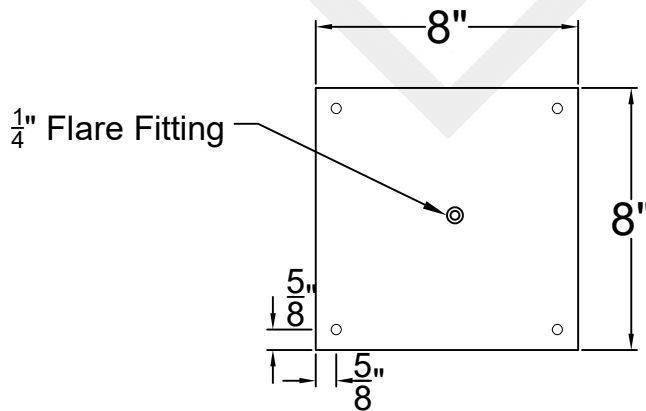

Side View

Backplate

St. James  
LIGHTING

SCALE: N.T.S.      DRAFT: Y. McCullough  
FILE: MAGS      APP'D: J. Ragan  
JOB: X      DATE: 1/5/24

Lights are handcrafted.  
Dimensions may vary by 1/4"

B.T.U. Rating  
Natural Gas: 2730 B.T.U.  
Propane: 2080 B.T.U.

# MAGNOLIA MEDIUM STEEL WALL MOUNT

Available w/ Solid  
or Glass Top

Front View

Side View

Backplate

St. James  
LIGHTING

SCALE: N.T.S.	DRAFT: Y. McCullough
FILE: MAGM	APP'D: J. Ragan
JOB: X	DATE: 1/5/24

Lights are handcrafted.  
Dimensions may vary by 1/4"

# MAGNOLIA GRANDE STEEL WALL MOUNT

Available w/ Solid  
or Glass Top

Front View

Side View

Backplate

St. James  
LIGHTING

SCALE: N.T.S.	DRAFT: Y. McCullough
FILE: MAGG	APP'D: J. Ragan
JOB: X	DATE: 11/20/23

Lights are handcrafted.  
Dimensions may vary by 1/4"