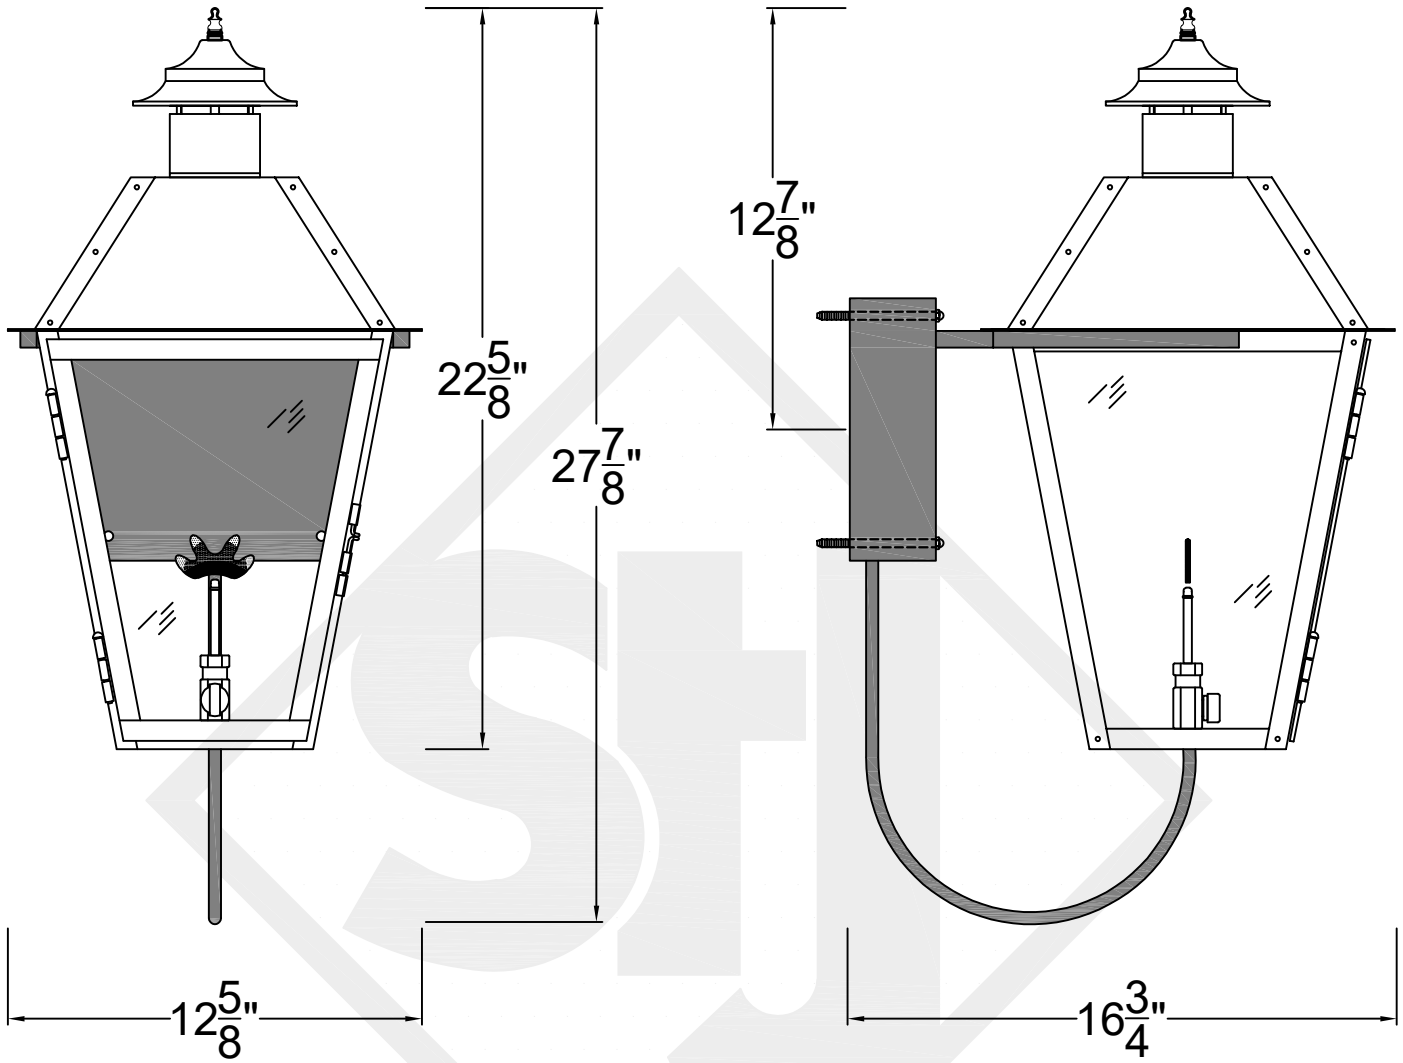

Side View

Backplate

St. James  
LIGHTING

SCALE: N.T.S.      DRAFT: Y. McCullough  
FILE: MAGS      APP'D: J. Ragan  
JOB: X      DATE: 1/5/24

Lights are handcrafted.  
Dimensions may vary by 1/4"

B.T.U. Rating  
Natural Gas: 2730 B.T.U.  
Propane: 2080 B.T.U.

# MAGNOLIA MEDIUM STEEL WALL MOUNT

Available w/ Solid  
or Glass Top

Front View

Side View

Backplate

St. James  
LIGHTING

SCALE: N.T.S.	DRAFT: Y. McCullough
FILE: MAGM	APP'D: J. Ragan
JOB: X	DATE: 1/5/24

Lights are handcrafted.  
Dimensions may vary by 1/4"

# MAGNOLIA LARGE STEEL WALL MOUNT

Available w/ Solid  
or Glass Top

Front View

Side View

Backplate

St. James  
LIGHTING

SCALE: N.T.S.	DRAFT: Y. McCullough
FILE: MAGL	APP'D: J. Ragan
JOB: X	DATE: 1/5/24

Lights are handcrafted.  
Dimensions may vary by 1/4"

# MAGNOLIA GRANDE STEEL WALL MOUNT

Available w/ Solid  
or Glass Top

Front View

Side View

Backplate

St. James  
LIGHTING

SCALE: N.T.S.	DRAFT: Y. McCullough
FILE: MAGG	APP'D: J. Ragan
JOB: X	DATE: 11/20/23

Lights are handcrafted.  
Dimensions may vary by 1/4"