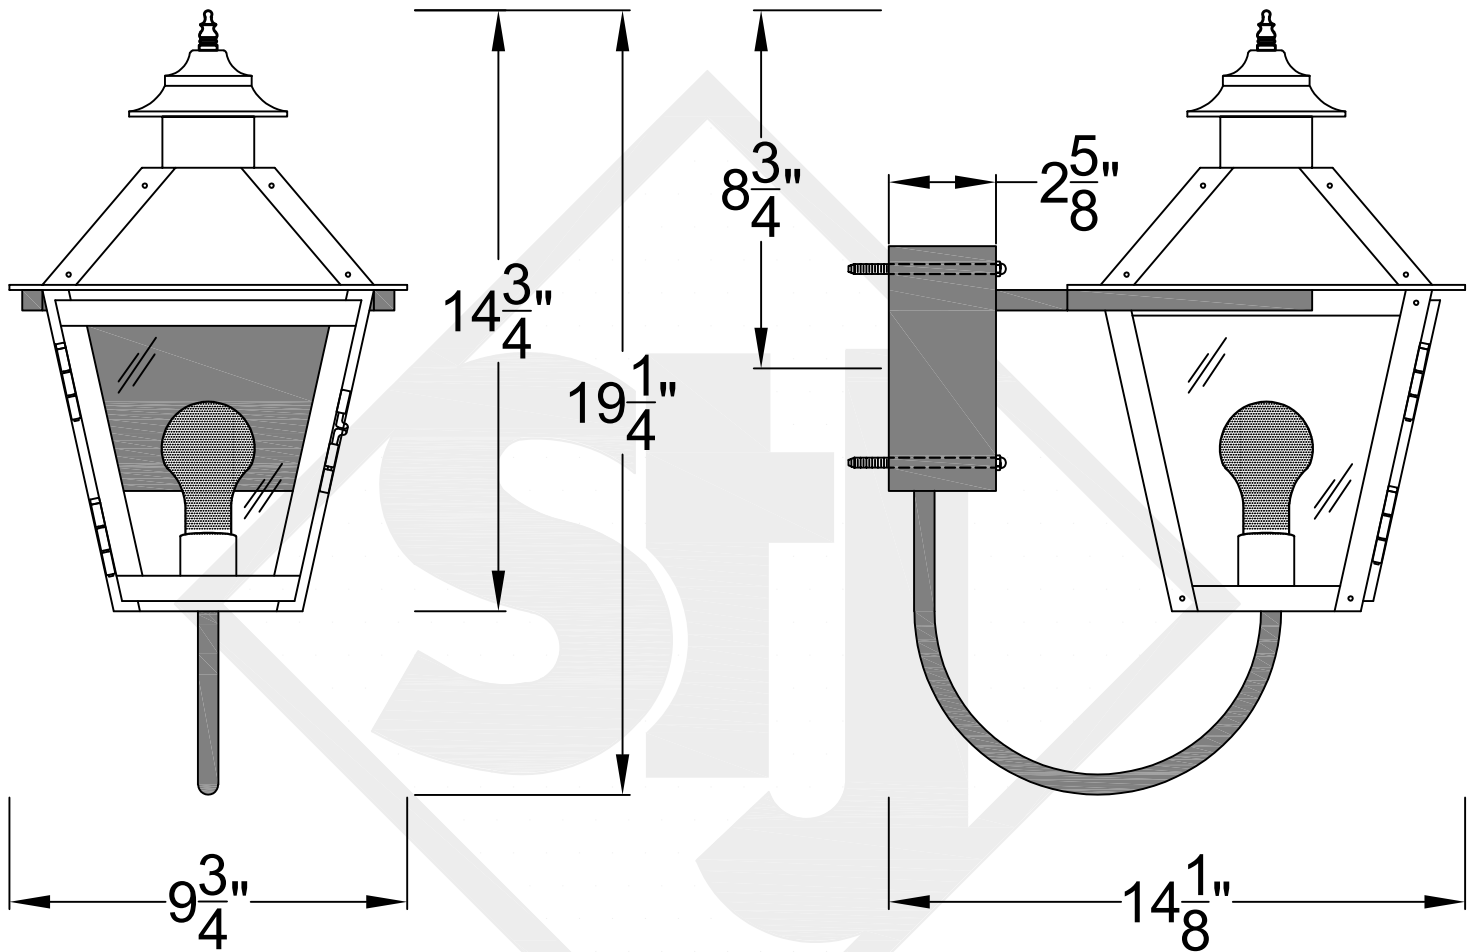

# MAGNOLIA MINI STEEL WALL MOUNT

Available w/ Solid  
or Glass Top

Front View

Side View

Backplate

Black(+) & White(-)  
to power source

St. James  
LIGHTING

SCALE: N.T.S.      DRAFT: Y. McCullough  
FILE: MAGMINI      APP'D: J. Ragan  
JOB: X              DATE: 11/20/23

Lights are handcrafted.  
Dimensions may vary by 1/4"

Mini not Available in Gas

UL Certified  
Candelabra- Max 60 Watt Bulb  
Edison- Max 660 Watt Bulb

# MAGNOLIA SMALL STEEL WALL MOUNT

Available w/ Solid  
or Glass Top

11"

Front View

10 1/4"

24 1/4"

11"

15"

# MAGNOLIA GRANDE STEEL WALL MOUNT

Available w/ Solid  
or Glass Top

Front View

Side View

Backplate

St. James  
LIGHTING

SCALE: N.T.S.	DRAFT: Y. McCullough
FILE: MAGG	APP'D: J. Ragan
JOB: X	DATE: 11/20/23

Lights are handcrafted.  
Dimensions may vary by 1/4"