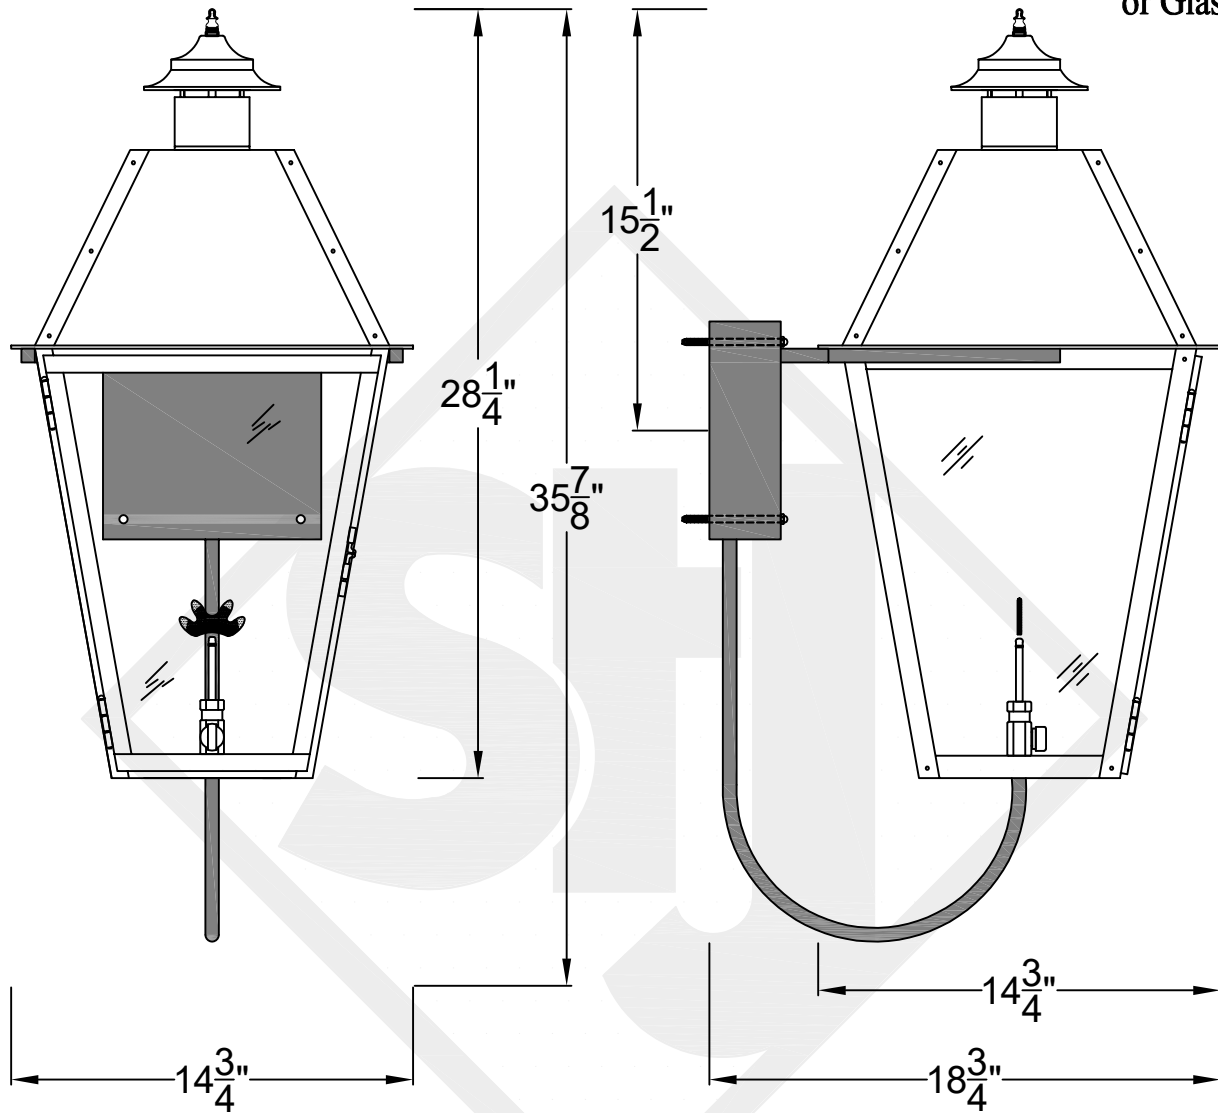

Side View

Backplate

St. James  
LIGHTING

SCALE: N.T.S.      DRAFT: Y. McCullough  
FILE: MAGS      APP'D: J. Ragan  
JOB: X      DATE: 1/5/24

Lights are handcrafted.  
Dimensions may vary by 1/4"

B.T.U. Rating  
Natural Gas: 2730 B.T.U.  
Propane: 2080 B.T.U.

# MAGNOLIA MEDIUM STEEL WALL MOUNT

Available w/ Solid  
or Glass Top

Front View

Side View

Backplate

St. James  
LIGHTING

SCALE: N.T.S.	DRAFT: Y. McCullough
FILE: MAGM	APP'D: J. Ragan
JOB: X	DATE: 1/5/24

Lights are handcrafted.  
Dimensions may vary by 1/4"

# MAGNOLIA LARGE STEEL WALL MOUNT

Available w/ Solid  
or Glass Top

Front View

Side View

Backplate

St. James  
LIGHTING

SCALE: N.T.S.	DRAFT: Y. McCullough
FILE: MAGL	APP'D: J. Ragan
JOB: X	DATE: 1/5/24

Lights are handcrafted.  
Dimensions may vary by 1/4"

# MAGNOLIA GRANDE STEEL WALL MOUNT

Available w/ Solid  
or Glass Top

Front View

Side View

Backplate

St. James  
LIGHTING

SCALE: N.T.S.	DRAFT: Y. McCullough
FILE: MAGG	APP'D: J. Ragan
JOB: X	DATE: 11/20/23

Lights are handcrafted.  
Dimensions may vary by 1/4"