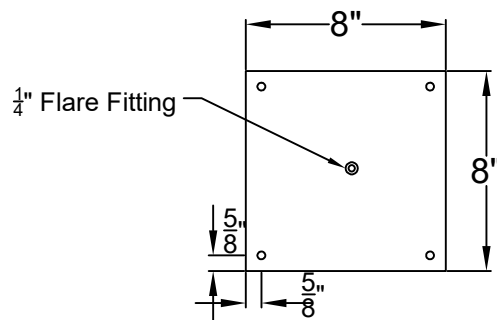

# MAGNOLIA LARGE STEEL WALL MOUNT

Available w/ Solid  
or Glass Top

Front View

Side View

Backplate

St. James  
LIGHTING

SCALE: N.T.S.	DRAFT: Y. McCullough
FILE: MAGL	APP'D: J. Ragan
JOB: X	DATE: 1/5/24

Lights are handcrafted.  
Dimensions may vary by 1/4"

# MAGNOLIA GRANDE STEEL WALL MOUNT

Available w/ Solid  
or Glass Top

Front View

Side View

Backplate

St. James  
LIGHTING

SCALE: N.T.S.	DRAFT: Y. McCullough
FILE: MAGG	APP'D: J. Ragan
JOB: X	DATE: 11/20/23

Lights are handcrafted.  
Dimensions may vary by 1/4"