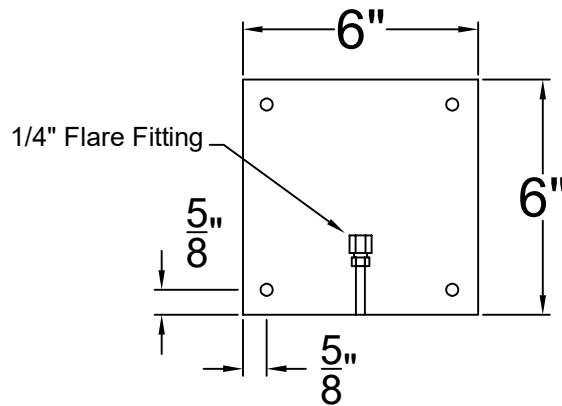

# MAGNOLIA SMALL STEEL WALL MOUNT

Available w/ Solid  
or Glass Top

11"

Front View

10 1/4"

24 1/4"

11"

15"

Side View

Backplate

St. James  
LIGHTING

SCALE: N.T.S.      DRAFT: Y. McCullough  
FILE: MAGS      APP'D: J. Ragan  
JOB: X      DATE: 1/5/24

Lights are handcrafted.  
Dimensions may vary by 1/4"

B.T.U. Rating  
Natural Gas: 2730 B.T.U.  
Propane: 2080 B.T.U.

# MAGNOLIA LARGE STEEL WALL MOUNT

Available w/ Solid  
or Glass Top

Front View

Side View

Backplate

St. James  
LIGHTING

SCALE: N.T.S.	DRAFT: Y. McCullough
FILE: MAGL	APP'D: J. Ragan
JOB: X	DATE: 1/5/24

Lights are handcrafted.  
Dimensions may vary by 1/4"

# MAGNOLIA GRANDE STEEL WALL MOUNT

Available w/ Solid  
or Glass Top

Front View

Side View

Backplate

St. James  
LIGHTING

SCALE: N.T.S.	DRAFT: Y. McCullough
FILE: MAGG	APP'D: J. Ragan
JOB: X	DATE: 11/20/23

Lights are handcrafted.  
Dimensions may vary by 1/4"