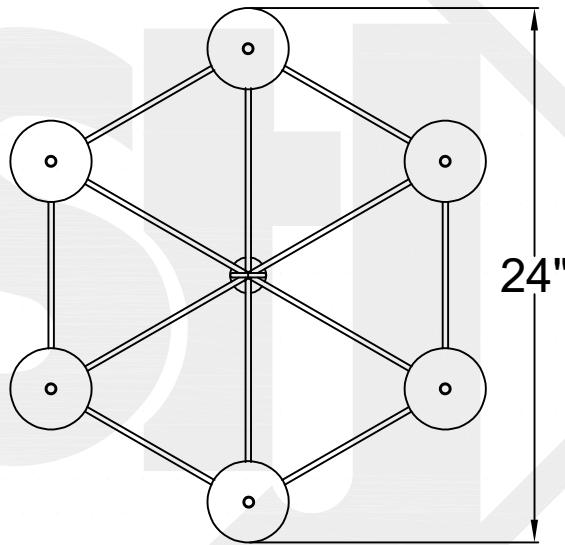

SHENANDOAH MINI

6 Light
Comes standard w/ 6'
of chain

Front View

Top View

Ceiling Mount

St. James
LIGHTING

SCALE: N.T.S.	DRAFT: Y. McCullough
FILE: SULLS	APP'D: J. Ragan
JOB: X	DATE: 12/26/23

Lights are handcrafted.
Dimensions may vary by 1/4"

UL Certified
Candelabra- Max 60 Watt Bulb
Edison- Max 660 Watt Bulb