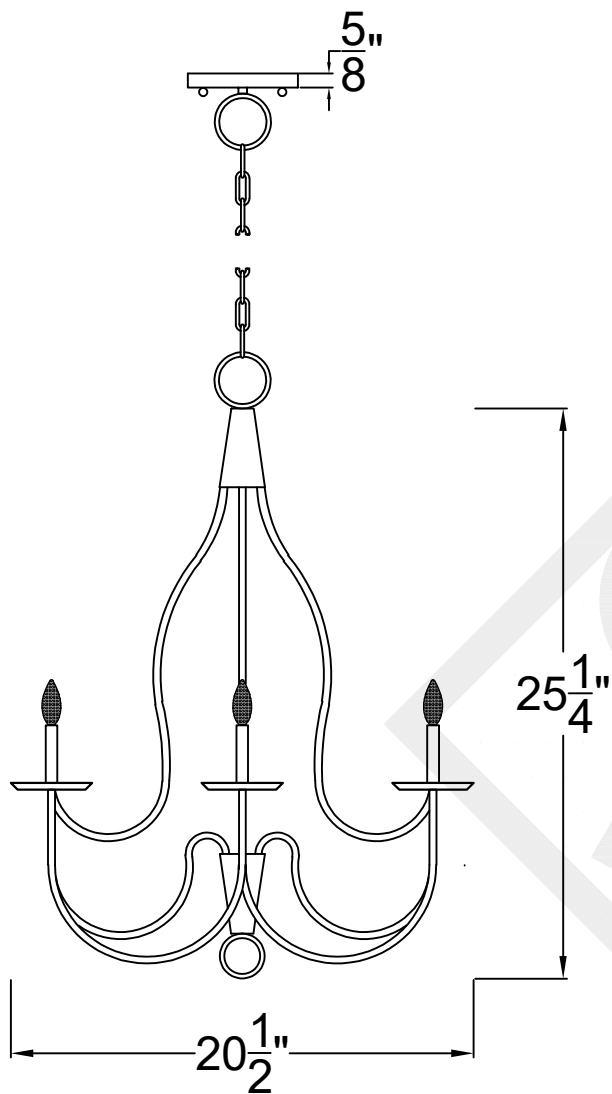

SHENANDOAH MINI

6 Light
Comes standard w/ 6'
of chain

Front View

Top View

Ceiling Mount

St. James
LIGHTING

SCALE: N.T.S.	DRAFT: Y. McCullough
FILE: SULLS	APP'D: J. Ragan
JOB: X	DATE: 12/26/23

Lights are handcrafted.
Dimensions may vary by 1/4"

UL Certified
Candelabra- Max 60 Watt Bulb
Edison- Max 660 Watt Bulb