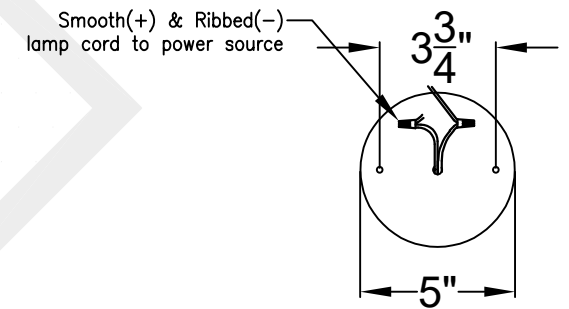

SHENANDOAH MINI

6 Light
Comes standard w/ 6'
of chain

Front View

Top View

Ceiling Mount

St. James
LIGHTING

SCALE: N.T.S.	DRAFT: Y. McCullough
FILE: SULLS	APP'D: J. Ragan
JOB: X	DATE: 12/26/23

Lights are handcrafted.
Dimensions may vary by 1/4"