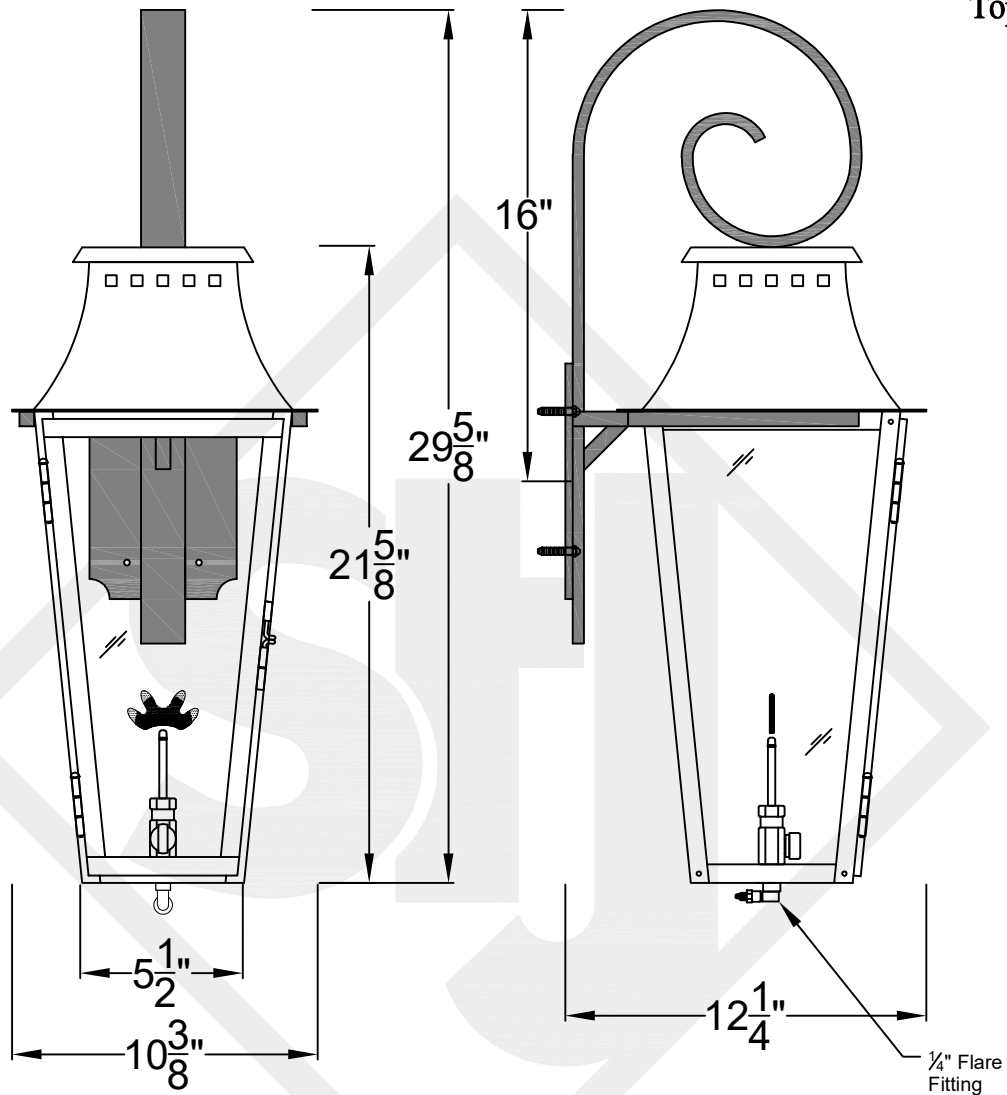

WOOD DALE MINI DECORATIVE STEEL WALL MOUNT

Comes standard w/
Top Curl

Front View

Side View

Backplate

St. James
LIGHTING

SCALE: N.T.S.	DRAFT: Y. McCullough
FILE: WOOMINI	APP'D: J. Ragan
JOB: X	DATE: 12/14/23

Lights are handcrafted.
Dimensions may vary by 1/4"

UL Certified
Candelabra- Max 60 Watt Bulb
Edison- Max 660 Watt Bulb

Mini not Available in Gas

WOOD DALE SMALL DECORATIVE STEEL WALL MOUNT

Comes standard w/
Top Curl

WOOD DALE MEDIUM DECORATIVE STEEL WALL MOUNT

Comes standard w/
Top Curl

Front View

Side View

Backplate

St. James
LIGHTING

SCALE: N.T.S.	DRAFT: Y. McCullough
FILE: WOOM	APP'D: J. Ragan
JOB: X	DATE: 12/14/23

Lights are handcrafted.
Dimensions may vary by 1/4"

Lights are handcrafted.
Dimensions may vary by 1/4"

B.T.U. Rating
Natural Gas: 2730 B.T.U.
Propane: 2080 B.T.U.

WOOD DALE GRANDE DECORATIVE STEEL WALL MOUNT

Comes standard
w/ Top Curl

Front View

Side View

Backplate