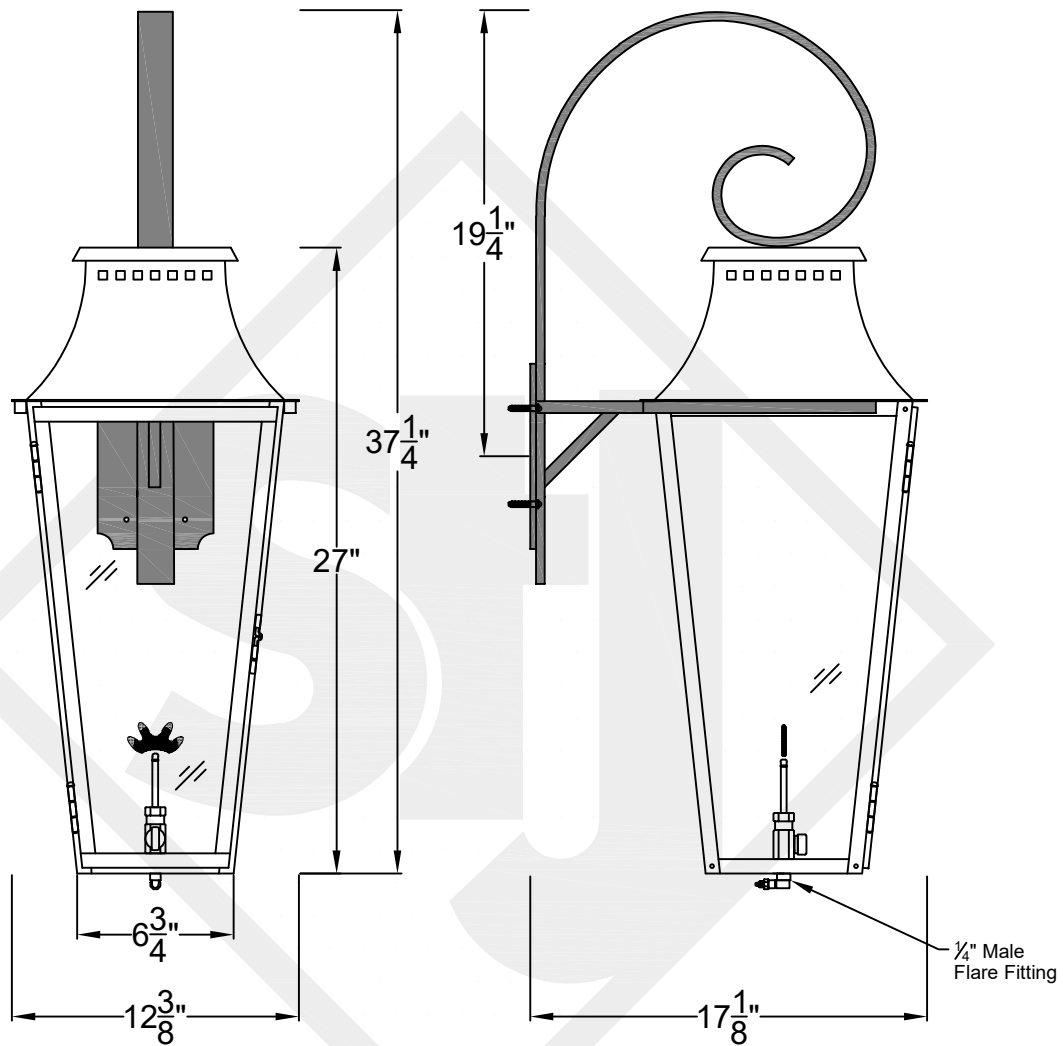

WOOD DALE MINI DECORATIVE STEEL WALL MOUNT

Comes standard w/
Top Curl

Front View

Side View

Backplate

St. James
LIGHTING

SCALE: N.T.S.	DRAFT: Y. McCullough
FILE: WOOMINI	APP'D: J. Ragan
JOB: X	DATE: 12/14/23

Lights are handcrafted.
Dimensions may vary by 1/4"

UL Certified
Candelabra- Max 60 Watt Bulb
Edison- Max 660 Watt Bulb

Mini not Available in Gas

WOOD DALE SMALL DECORATIVE STEEL WALL MOUNT

Comes standard w/
Top Curl

Front View

Side View

Backplate

St. James
LIGHTING

SCALE: N.T.S.	DRAFT: Y. McCullough
FILE: WOOS	APP'D: J. Ragan
JOB: X	DATE: 12/14/23

Lights are handcrafted.
Dimensions may vary by 1/4"

B.T.U. Rating
Natural Gas: 2730 B.T.U.
Propane: 2080 B.T.U.

WOOD DALE MEDIUM DECORATIVE STEEL WALL MOUNT

Comes standard w/
Top Curl

Front View

Side View

Backplate

St. James
LIGHTING

SCALE: N.T.S.	DRAFT: Y. McCullough
FILE: WOOM	APP'D: J. Ragan
JOB: X	DATE: 12/14/23

Lights are handcrafted.
Dimensions may vary by 1/4"