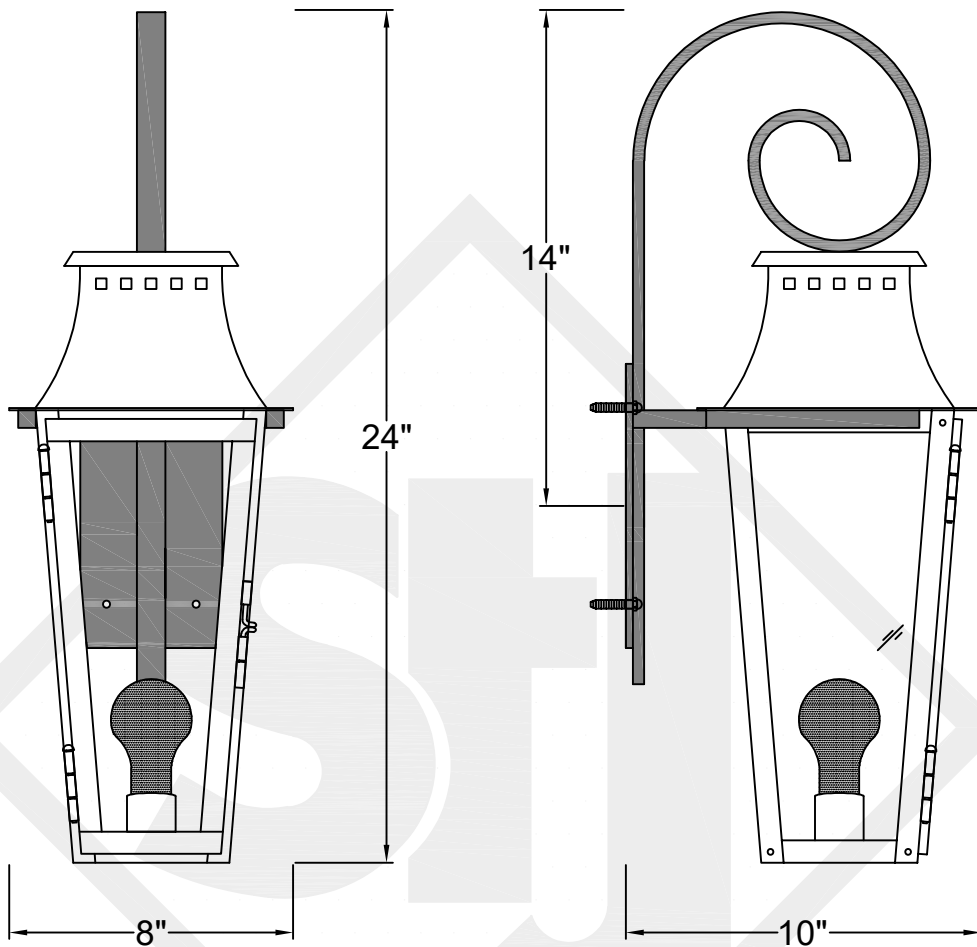

WOOD DALE MINI DECORATIVE STEEL WALL MOUNT

Comes standard w/
Top Curl

Front View

Side View

Backplate

St. James
LIGHTING

SCALE: N.T.S.	DRAFT: Y. McCullough
FILE: WOOMINI	APP'D: J. Ragan
JOB: X	DATE: 12/14/23

Lights are handcrafted.
Dimensions may vary by 1/4"

UL Certified
Candelabra- Max 60 Watt Bulb
Edison- Max 660 Watt Bulb

Mini not Available in Gas

WOOD DALE SMALL DECORATIVE STEEL WALL MOUNT

Comes standard w/
Top Curl

WOOD DALE MEDIUM DECORATIVE STEEL WALL MOUNT

Comes standard w/
Top Curl

Front View

Side View

Backplate

St. James
LIGHTING

SCALE: N.T.S.	DRAFT: Y. McCullough
FILE: WOOM	APP'D: J. Ragan
JOB: X	DATE: 12/14/23

Lights are handcrafted.
Dimensions may vary by 1/4"

Lights are handcrafted.
Dimensions may vary by 1/4"

B.T.U. Rating
Natural Gas: 2730 B.T.U.
Propane: 2080 B.T.U.

WOOD DALE GRANDE DECORATIVE STEEL WALL MOUNT

Comes standard
w/ Top Curl

Front View

Side View

Backplate