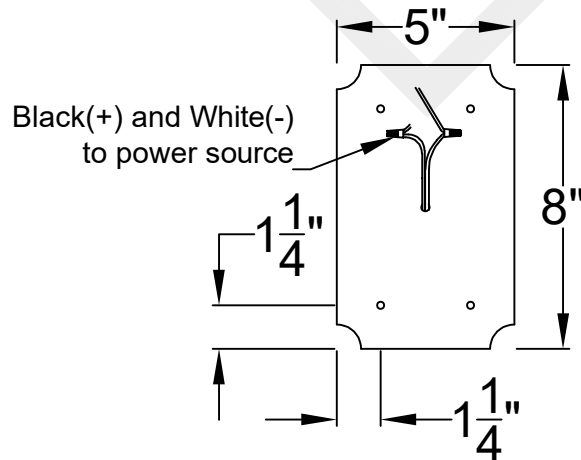

WOOD DALE MINI DECORATIVE STEEL WALL MOUNT

Comes standard w/
Top Curl

Front View

Side View

Backplate

St. James
LIGHTING

SCALE: N.T.S.	DRAFT: Y. McCullough
FILE: WOOMINI	APP'D: J. Ragan
JOB: X	DATE: 12/14/23

Lights are handcrafted.
Dimensions may vary by 1/4"

UL Certified
Candelabra- Max 60 Watt Bulb
Edison- Max 660 Watt Bulb

Mini not Available in Gas

WOOD DALE SMALL DECORATIVE STEEL WALL MOUNT

Comes standard w/
Top Curl

WOOD DALE MEDIUM DECORATIVE STEEL WALL MOUNT

Comes standard w/
Top Curl

Front View

Side View

Backplate

St. James
LIGHTING

SCALE: N.T.S.	DRAFT: Y. McCullough
FILE: WOOM	APP'D: J. Ragan
JOB: X	DATE: 12/14/23

Lights are handcrafted.
Dimensions may vary by 1/4"

Lights are handcrafted.
Dimensions may vary by 1/4"

B.T.U. Rating
Natural Gas: 2730 B.T.U.
Propane: 2080 B.T.U.

WOOD DALE GRANDE DECORATIVE STEEL WALL MOUNT

Comes standard
w/ Top Curl

Front View

Side View

Backplate