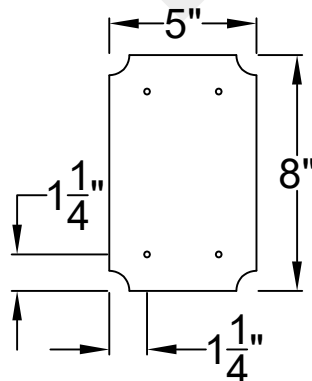

WOOD DALE MINI DECORATIVE STEEL WALL MOUNT

Comes standard w/
Top Curl

Front View

Side View

Backplate

St. James
LIGHTING

SCALE: N.T.S.	DRAFT: Y. McCullough
FILE: WOOMINI	APP'D: J. Ragan
JOB: X	DATE: 12/14/23

Lights are handcrafted.
Dimensions may vary by 1/4"

UL Certified
Candelabra- Max 60 Watt Bulb
Edison- Max 660 Watt Bulb

Mini not Available in Gas

WOOD DALE SMALL DECORATIVE STEEL WALL MOUNT

Comes standard w/
Top Curl

Front View

Side View

Backplate

St. James
LIGHTING

SCALE: N.T.S.	DRAFT: Y. McCullough
FILE: WOOS	APP'D: J. Ragan
JOB: X	DATE: 12/14/23

Lights are handcrafted.
Dimensions may vary by 1/4"

B.T.U. Rating
Natural Gas: 2730 B.T.U.
Propane: 2080 B.T.U.

WOOD DALE MEDIUM DECORATIVE STEEL WALL MOUNT

Comes standard w/
Top Curl

Front View

Side View

Backplate

St. James
LIGHTING

SCALE: N.T.S.	DRAFT: Y. McCullough
FILE: WOOM	APP'D: J. Ragan
JOB: X	DATE: 12/14/23

Lights are handcrafted.
Dimensions may vary by 1/4"