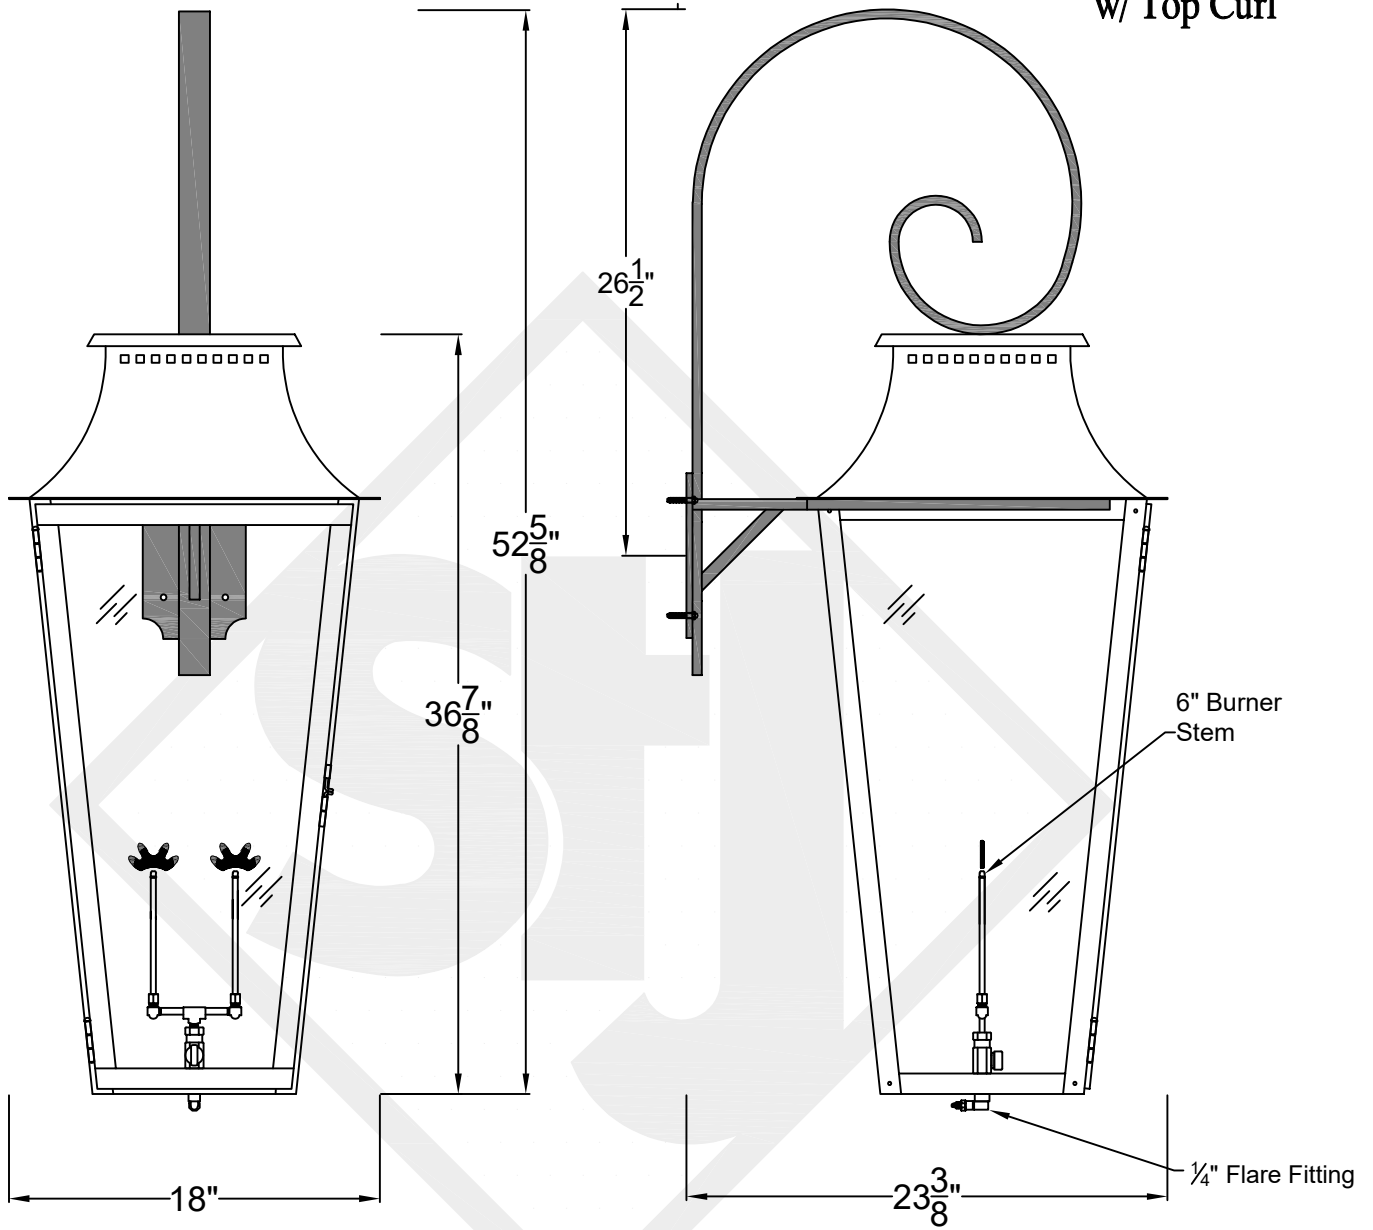

WOOD DALE MINI DECORATIVE STEEL WALL MOUNT

Comes standard w/
Top Curl

Front View

Side View

Backplate

St. James
LIGHTING

SCALE: N.T.S.	DRAFT: Y. McCullough
FILE: WOOMINI	APP'D: J. Ragan
JOB: X	DATE: 12/14/23

Lights are handcrafted.
Dimensions may vary by 1/4"

UL Certified
Candelabra- Max 60 Watt Bulb
Edison- Max 660 Watt Bulb

Mini not Available in Gas

WOOD DALE SMALL DECORATIVE STEEL WALL MOUNT

Comes standard w/
Top Curl

WOOD DALE MEDIUM DECORATIVE STEEL WALL MOUNT

Comes standard w/
Top Curl

Front View

Side View

Backplate

St. James
LIGHTING

SCALE: N.T.S.	DRAFT: Y. McCullough
FILE: WOOM	APP'D: J. Ragan
JOB: X	DATE: 12/14/23

Lights are handcrafted.
Dimensions may vary by 1/4"

Lights are handcrafted.
Dimensions may vary by 1/4"

B.T.U. Rating
Natural Gas: 2730 B.T.U.
Propane: 2080 B.T.U.

WOOD DALE GRANDE DECORATIVE STEEL WALL MOUNT

Comes standard
w/ Top Curl

Front View

Side View

Backplate