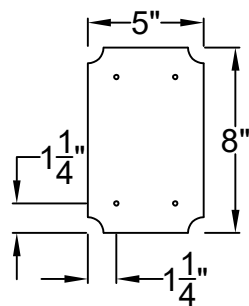

WOOD DALE MINI DECORATIVE STEEL WALL MOUNT

Comes standard w/
Top Curl

Front View

Side View

Backplate

St. James
LIGHTING

SCALE: N.T.S.	DRAFT: Y. McCullough
FILE: WOOMINI	APP'D: J. Ragan
JOB: X	DATE: 12/14/23

Lights are handcrafted.
Dimensions may vary by 1/4"

UL Certified
Candelabra- Max 60 Watt Bulb
Edison- Max 660 Watt Bulb

Mini not Available in Gas

WOOD DALE SMALL DECORATIVE STEEL WALL MOUNT

Comes standard w/
Top Curl

Front View

Side View

Backplate

St. James
LIGHTING

SCALE: N.T.S.	DRAFT: Y. McCullough
FILE: WOOS	APP'D: J. Ragan
JOB: X	DATE: 12/14/23

Lights are handcrafted.
Dimensions may vary by 1/4"

B.T.U. Rating
Natural Gas: 2730 B.T.U.
Propane: 2080 B.T.U.

WOOD DALE MEDIUM DECORATIVE STEEL WALL MOUNT

Comes standard w/
Top Curl

Front View

Side View

Backplate

St. James
LIGHTING

SCALE: N.T.S.	DRAFT: Y. McCullough
FILE: WOOM	APP'D: J. Ragan
JOB: X	DATE: 12/14/23

Lights are handcrafted.
Dimensions may vary by 1/4"