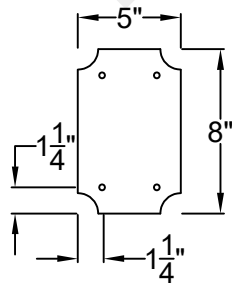

WOOD DALE MEDIUM DECORATIVE STEEL WALL MOUNT

Comes standard w/
Top Curl

Front View

Side View

Backplate

St. James
LIGHTING

SCALE: N.T.S.	DRAFT: Y. McCullough
FILE: WOOM	APP'D: J. Ragan
JOB: X	DATE: 12/14/23

Lights are handcrafted.
Dimensions may vary by 1/4"

Lights are handcrafted.
Dimensions may vary by 1/4"

B.T.U. Rating
Natural Gas: 2730 B.T.U.
Propane: 2080 B.T.U.

WOOD DALE GRANDE DECORATIVE STEEL WALL MOUNT

Comes standard
w/ Top Curl

Front View

Side View

Backplate

St. James
LIGHTING

SCALE: N.T.S.	DRAFT: Y. McCullough
FILE: WOOG	APP'D: J. Ragan
JOB: X	DATE: 12/14/23

Lights are handcrafted.
Dimensions may vary by 1/4"

B.T.U. Rating
Natural Gas: 5460 B.T.U.
Propane: 4160 B.T.U.