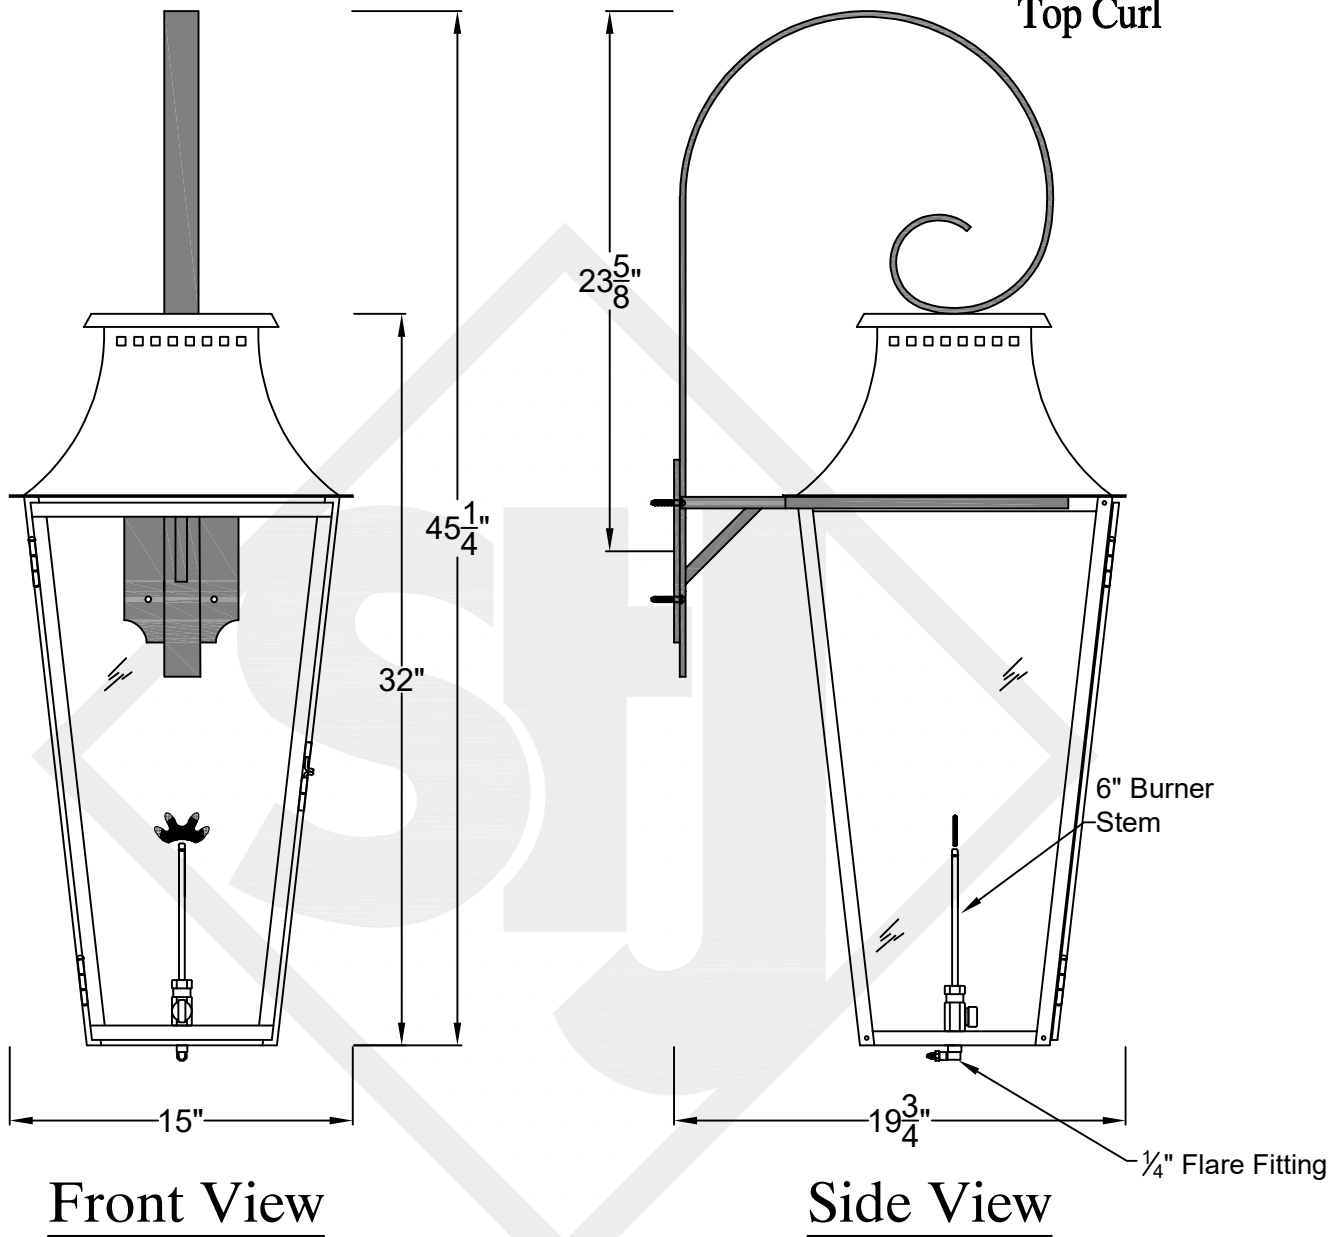

WOOD DALE LARGE DECORATIVE STEEL WALL MOUNT

Comes standard w/
Top Curl

St. James LIGHTING	
SCALE: N.T.S.	DRAFT: Y. McCullough
FILE: WOOL	APP'D: J. Ragan
JOB: X	DATE: 12/14/23

Lights are handcrafted.
Dimensions may vary by 1/4"

B.T.U. Rating
Natural Gas: 2730 B.T.U.
Propane: 2080 B.T.U.