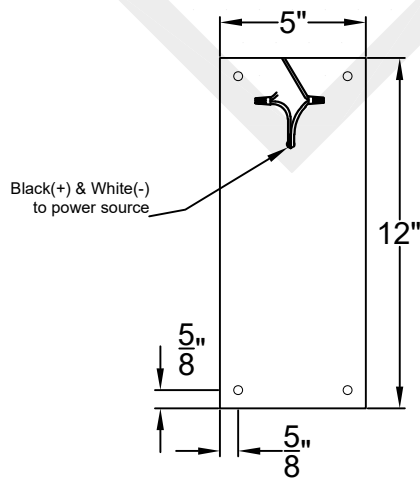

FRISCO MINI WALL MOUNT FULL YOKE

Shortest Height 21 $\frac{1}{4}$ "

Front View

Side View

Backplate

**St. James
LIGHTING**

SCALE: N.T.S.	DRAFT: T. Herring
FILE: FRIMINI	APP'D: J. Ragan
JOB: X	DATE: 3-24-2023

Lights are handcrafted.
Dimensions may vary by 1/4"

UL Certified
Candelabra- Max 60 Watt Bulb
Edison- Max 660 Watt Bulb

Mini not Available in Gas

FRISCO SMALL WALL MOUNT FULL YOKE

Shortest Height 29 ³/₄"

Front View

Side View

Backplate

St. James
LIGHTING

SCALE: N.T.S.	DRAFT: Y. McCullough
FILE: FRIS	APP'D: J. Ragan
JOB: X	DATE: 11/20/23

Lights are handcrafted.
Dimensions may vary by 1/4"

B.T.U. Rating
Natural Gas: 2730 B.T.U.
Propane: 2080 B.T.U.

FRISCO MEDIUM WALL MOUNT FULL YOKE

Shortest Height 28 ³/₄"

Front View

Side View

Backplate

St. James
LIGHTING

SCALE: N.T.S.	DRAFT: Y. McCullough
FILE: FRIM	APP'D: J. Ragan
JOB: X	DATE: 11/20/23

Lights are handcrafted.
Dimensions may vary by 1/4"