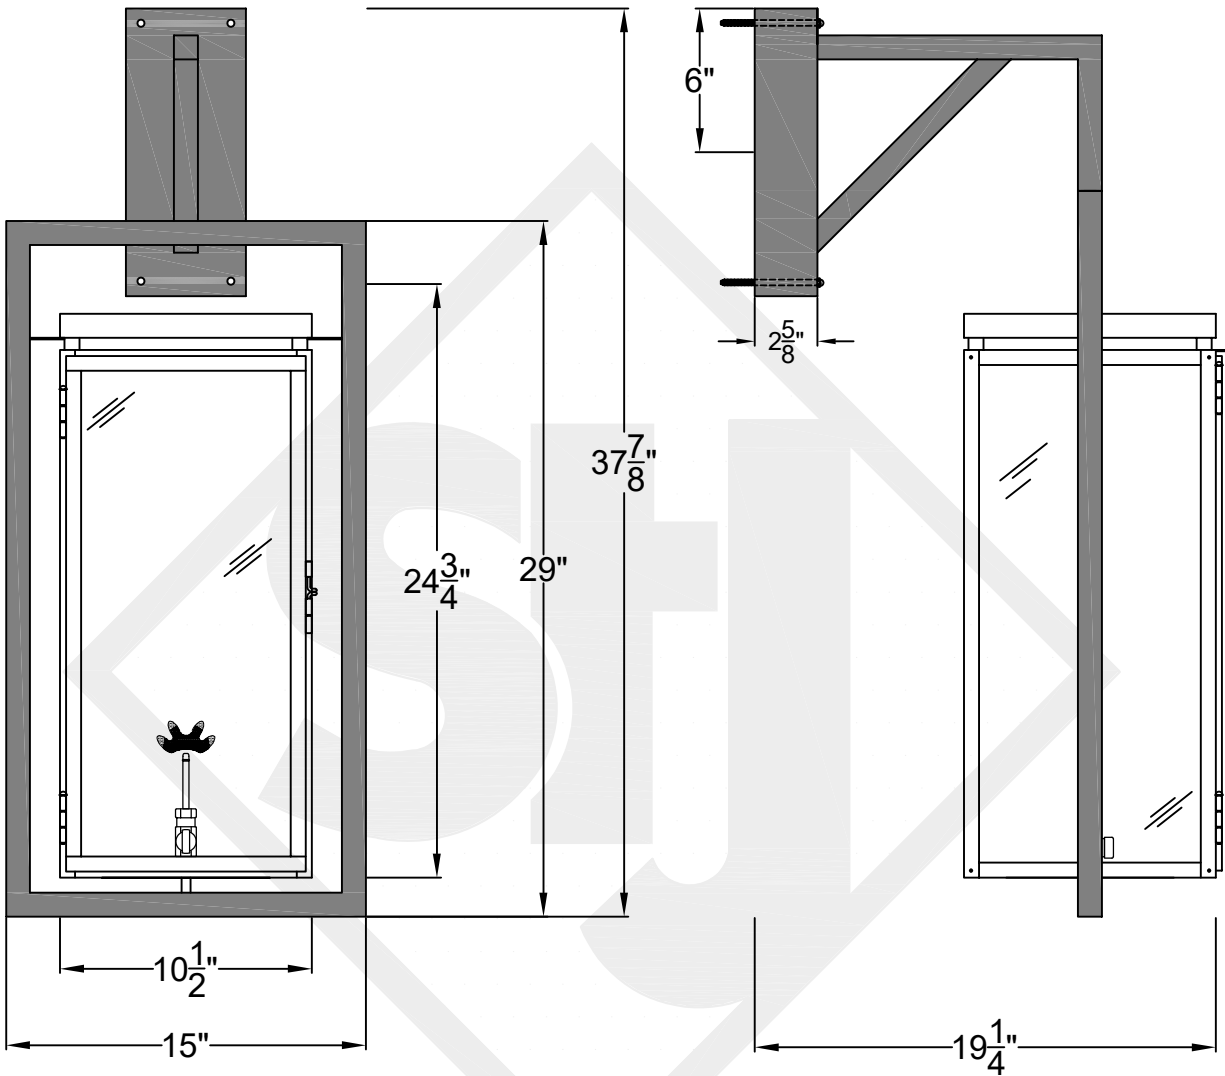

FRISCO LARGE WALL MOUNT FULL YOKE

Shortest Height 36 $\frac{1}{8}$ "

Front View

Side View