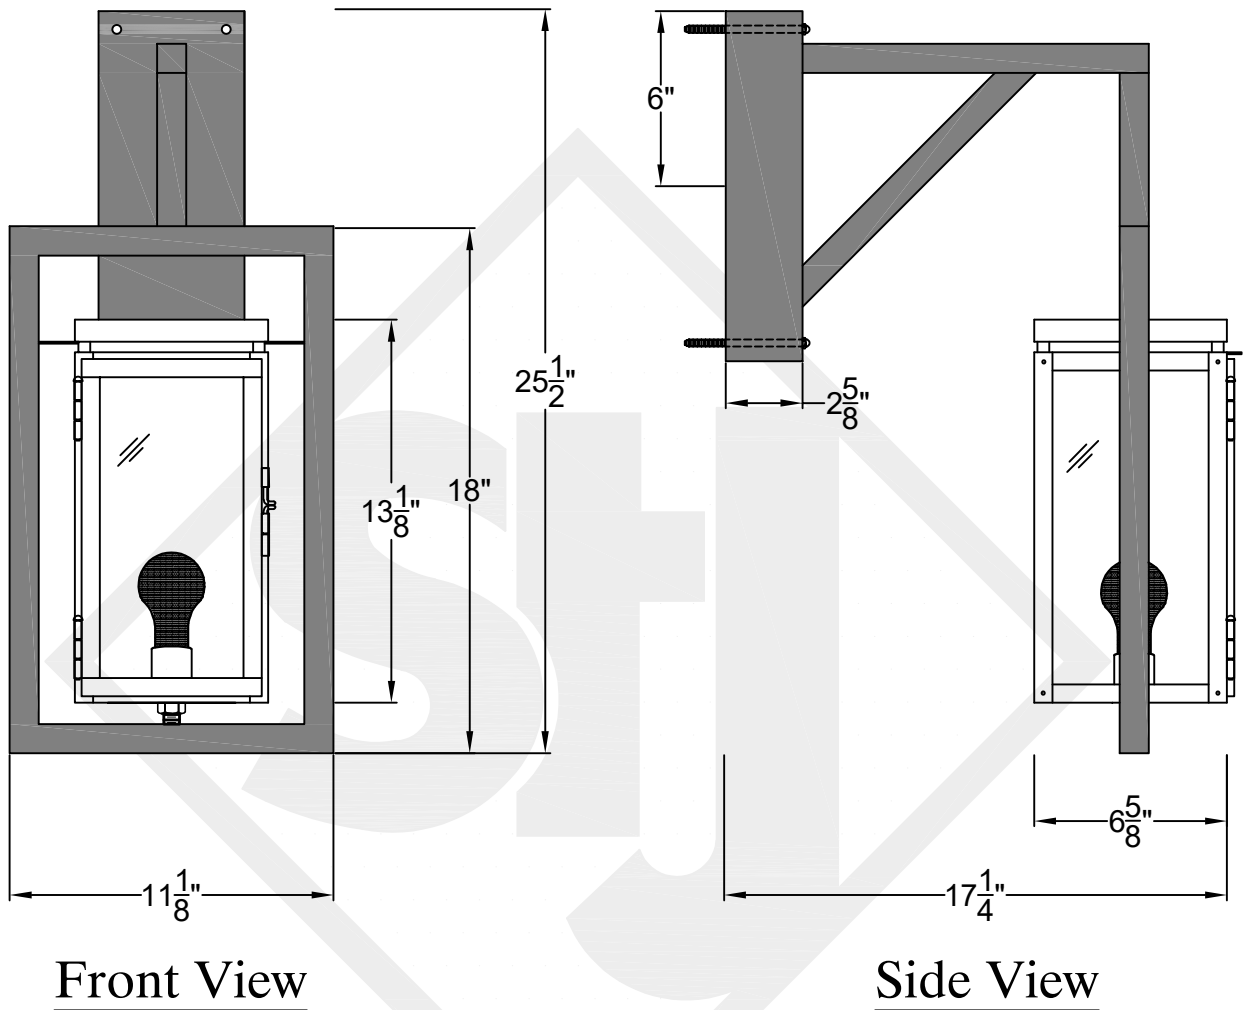

FRISCO MINI WALL MOUNT FULL YOKE

Shortest Height 21 $\frac{1}{4}$ "

Front View

Side View

Backplate

**St. James
LIGHTING**

SCALE: N.T.S.	DRAFT: T. Herring
FILE: FRIMINI	APP'D: J. Ragan
JOB: X	DATE: 3-24-2023

Lights are handcrafted.
Dimensions may vary by 1/4"

UL Certified
Candelabra- Max 60 Watt Bulb
Edison- Max 660 Watt Bulb

Mini not Available in Gas

FRISCO SMALL WALL MOUNT FULL YOKE

Shortest Height 29 ³/₄"

Front View

Side View

Backplate

St. James
LIGHTING

SCALE: N.T.S.	DRAFT: Y. McCullough
FILE: FRIS	APP'D: J. Ragan
JOB: X	DATE: 11/20/23

Lights are handcrafted.
Dimensions may vary by 1/4"

B.T.U. Rating
Natural Gas: 2730 B.T.U.
Propane: 2080 B.T.U.

FRISCO MEDIUM WALL MOUNT FULL YOKE

Shortest Height 28 ³/₄"

Front View

Side View

Backplate

St. James
LIGHTING

SCALE: N.T.S.	DRAFT: Y. McCullough
FILE: FRIM	APP'D: J. Ragan
JOB: X	DATE: 11/20/23

Lights are handcrafted.
Dimensions may vary by 1/4"