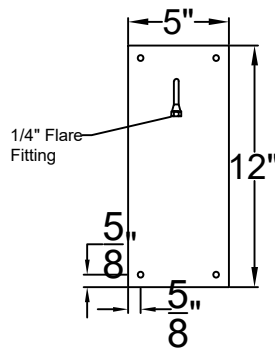

FRISCO MEDIUM WALL MOUNT FULL YOKE

Shortest Height 28 ³/₄"

Front View

Side View

Backplate

St. James
LIGHTING

SCALE: N.T.S.	DRAFT: Y. McCullough
FILE: FRIM	APP'D: J. Ragan
JOB: X	DATE: 11/20/23

Lights are handcrafted.
Dimensions may vary by 1/4"

B.T.U. Rating
Natural Gas: 2730 B.T.U.
Propane: 2080 B.T.U.

FRISCO LARGE WALL MOUNT FULL YOKE

Shortest Height 36 $\frac{1}{8}$ "

Front View

Side View

Backplate

**St. James
LIGHTING**

SCALE: N.T.S.	DRAFT: Y. McCullough
FILE: FRIL	APP'D: J. Ragan
JOB: X	DATE: 12/11/23

Lights are handcrafted.
Dimensions may vary by 1/4"

B.T.U. Rating
Natural Gas: 2730 B.T.U.
Propane: 2080 B.T.U.

FRISCO GRANDE WALL MOUNT FULL YOKE

Shortest Height 37 $\frac{7}{8}$ "

Front View

Side View

Backplate

St. James
LIGHTING

SCALE: N.T.S.	DRAFT: Y. McCullough
FILE: FRIG	APP'D: J. Ragan
JOB: X	DATE: 2/9/24

Lights are handcrafted.
Dimensions may vary by 1/4"

B.T.U. Rating
Natural Gas: 5460 B.T.U.
Propane: 4160 B.T.U.