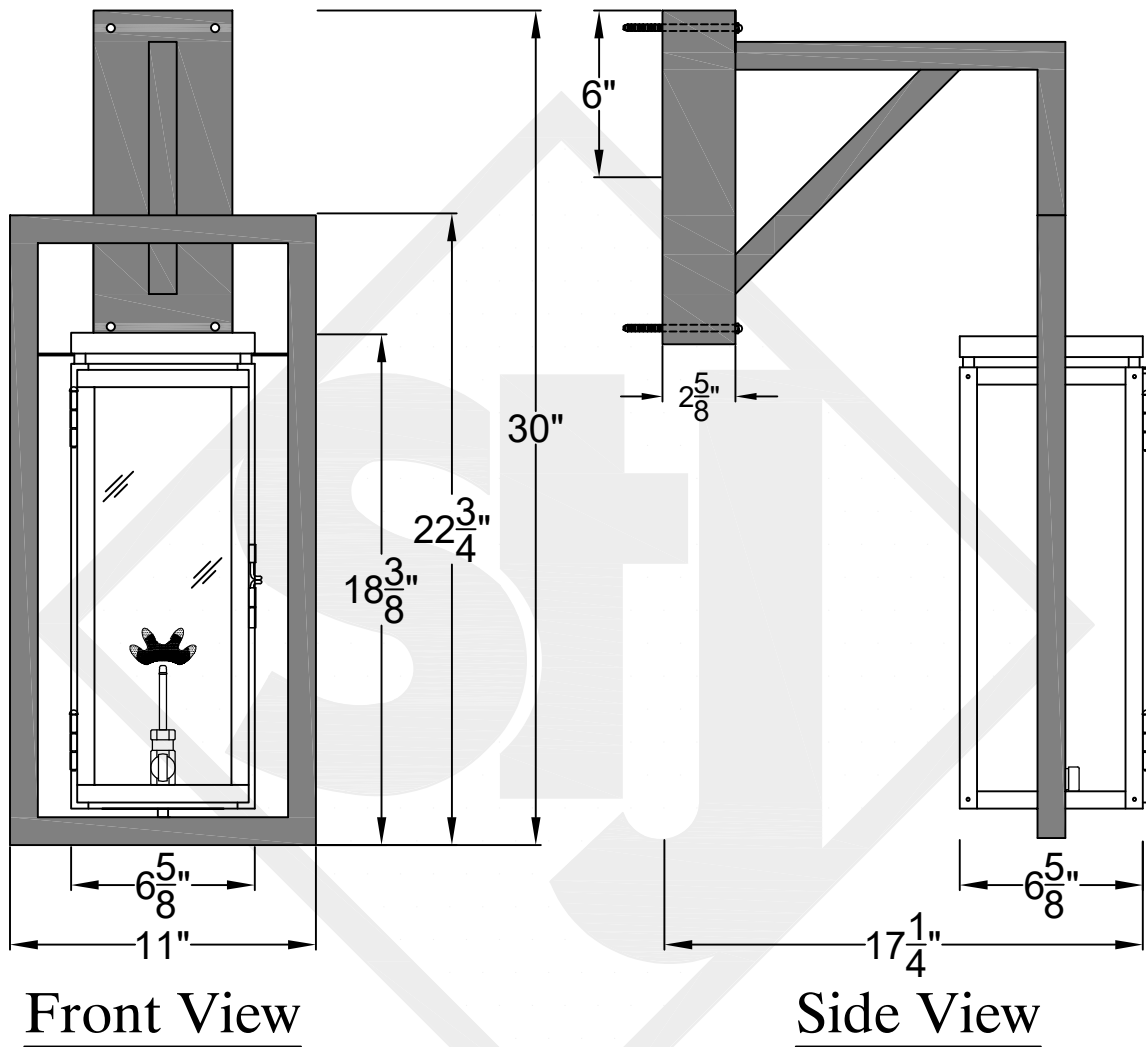

FRISCO MINI WALL MOUNT FULL YOKE

Shortest Height 21 $\frac{1}{4}$ "

Front View

Side View

Backplate

**St. James
LIGHTING**

SCALE: N.T.S.	DRAFT: T. Herring
FILE: FRIMINI	APP'D: J. Ragan
JOB: X	DATE: 3-24-2023

Lights are handcrafted.
Dimensions may vary by 1/4"

UL Certified
Candelabra- Max 60 Watt Bulb
Edison- Max 660 Watt Bulb

Mini not Available in Gas

FRISCO SMALL WALL MOUNT FULL YOKE

Shortest Height 29 ³/₄"

Front View

Side View

Backplate

St. James
LIGHTING

SCALE: N.T.S.	DRAFT: Y. McCullough
FILE: FRIS	APP'D: J. Ragan
JOB: X	DATE: 11/20/23

Lights are handcrafted.
Dimensions may vary by 1/4"

B.T.U. Rating
Natural Gas: 2730 B.T.U.
Propane: 2080 B.T.U.

FRISCO MEDIUM WALL MOUNT FULL YOKE

Shortest Height 28 ³/₄"

Front View

Side View

Backplate

St. James
LIGHTING

SCALE: N.T.S.	DRAFT: Y. McCullough
FILE: FRIM	APP'D: J. Ragan
JOB: X	DATE: 11/20/23

Lights are handcrafted.
Dimensions may vary by 1/4"