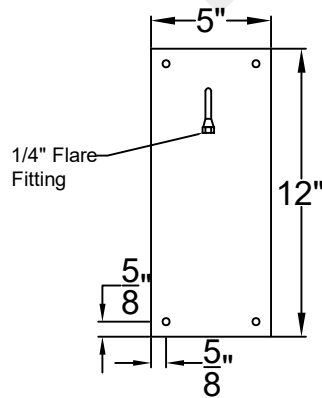

FRISCO MEDIUM WALL MOUNT FULL YOKE

Shortest Height 28 ³/₄"

Front View

Side View

Backplate

St. James
LIGHTING

SCALE: N.T.S.	DRAFT: Y. McCullough
FILE: FRIM	APP'D: J. Ragan
JOB: X	DATE: 11/20/23

Lights are handcrafted.
Dimensions may vary by 1/4"

B.T.U. Rating
Natural Gas: 2730 B.T.U.
Propane: 2080 B.T.U.

FRISCO LARGE WALL MOUNT FULL YOKE

Shortest Height 36 $\frac{1}{8}$ "

Front View

Side View

Backplate

**St. James
LIGHTING**

SCALE: N.T.S.	DRAFT: Y. McCullough
FILE: FRIL	APP'D: J. Ragan
JOB: X	DATE: 12/11/23

Lights are handcrafted.
Dimensions may vary by 1/4"

B.T.U. Rating
Natural Gas: 2730 B.T.U.
Propane: 2080 B.T.U.

FRISCO GRANDE WALL MOUNT FULL YOKE

Shortest Height 37 $\frac{7}{8}$ "

Front View

Side View

Backplate

St. James
LIGHTING

SCALE: N.T.S.	DRAFT: Y. McCullough
FILE: FRIG	APP'D: J. Ragan
JOB: X	DATE: 2/9/24

Lights are handcrafted.
Dimensions may vary by 1/4"

B.T.U. Rating
Natural Gas: 5460 B.T.U.
Propane: 4160 B.T.U.