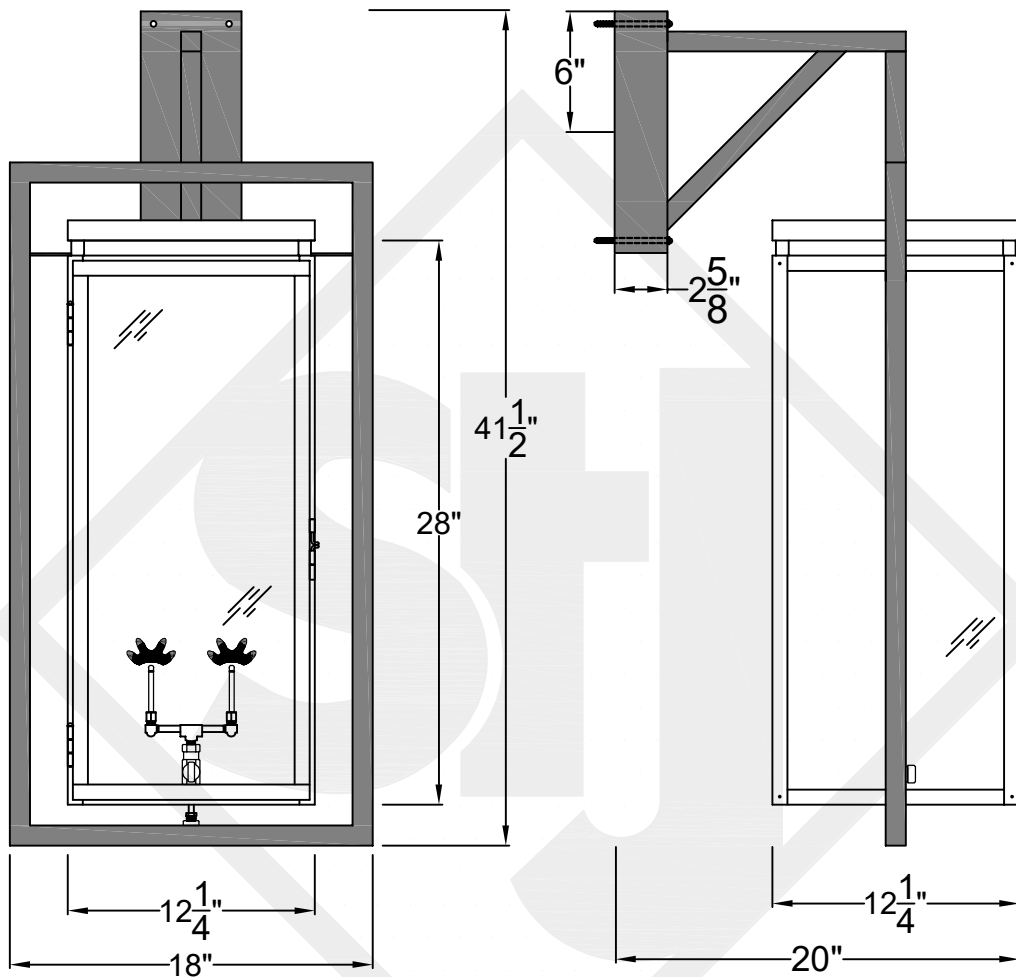

FRISCO MEDIUM WALL MOUNT FULL YOKE

Shortest Height 28 ³/₄"

Front View

Side View

Backplate

St. James
LIGHTING

SCALE: N.T.S.	DRAFT: Y. McCullough
FILE: FRIM	APP'D: J. Ragan
JOB: X	DATE: 11/20/23

Lights are handcrafted.
Dimensions may vary by 1/4"

B.T.U. Rating
Natural Gas: 2730 B.T.U.
Propane: 2080 B.T.U.

FRISCO LARGE WALL MOUNT FULL YOKE

Shortest Height 36 $\frac{1}{8}$ "

Front View

Side View

Backplate

**St. James
LIGHTING**

SCALE: N.T.S.	DRAFT: Y. McCullough
FILE: FRIL	APP'D: J. Ragan
JOB: X	DATE: 12/11/23

Lights are handcrafted.
Dimensions may vary by 1/4"

B.T.U. Rating
Natural Gas: 2730 B.T.U.
Propane: 2080 B.T.U.

FRISCO GRANDE WALL MOUNT FULL YOKE

Shortest Height 37 $\frac{7}{8}$ "

Front View

Side View

Backplate

St. James
LIGHTING

SCALE: N.T.S.	DRAFT: Y. McCullough
FILE: FRIG	APP'D: J. Ragan
JOB: X	DATE: 2/9/24

Lights are handcrafted.
Dimensions may vary by 1/4"

B.T.U. Rating
Natural Gas: 5460 B.T.U.
Propane: 4160 B.T.U.