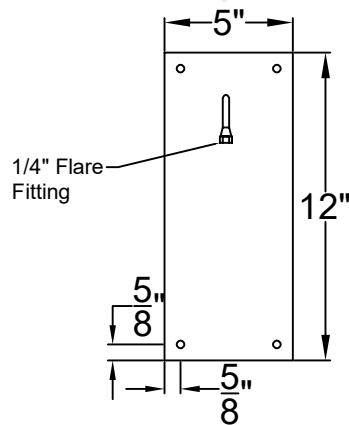

Lights are handcrafted.
Dimensions may vary by 1/4"

UL Certified
Candelabra- Max 60 Watt Bulb
Edison- Max 660 Watt Bulb

Mini not Available in Gas

FRISCO SMALL WALL MOUNT FULL YOKE

Shortest Height 29 ³/₄"

Front View

Side View

Backplate

St. James
LIGHTING

SCALE: N.T.S.	DRAFT: Y. McCullough
FILE: FRIS	APP'D: J. Ragan
JOB: X	DATE: 11/20/23

Lights are handcrafted.
Dimensions may vary by 1/4"

B.T.U. Rating
Natural Gas: 2730 B.T.U.
Propane: 2080 B.T.U.

FRISCO MEDIUM WALL MOUNT FULL YOKE

Shortest Height 28 ³/₄"

Front View

Side View

Backplate

St. James
LIGHTING

SCALE: N.T.S.	DRAFT: Y. McCullough
FILE: FRIM	APP'D: J. Ragan
JOB: X	DATE: 11/20/23

Lights are handcrafted.
Dimensions may vary by 1/4"

St. James
LIGHTING

SCALE: N.T.S.	DRAFT: Y. McCullough
FILE: FRIG	APP'D: J. Ragan
JOB: X	DATE: 2/9/24

Lights are handcrafted.
Dimensions may vary by 1/4"

B.T.U. Rating
Natural Gas: 5460 B.T.U.
Propane: 4160 B.T.U.