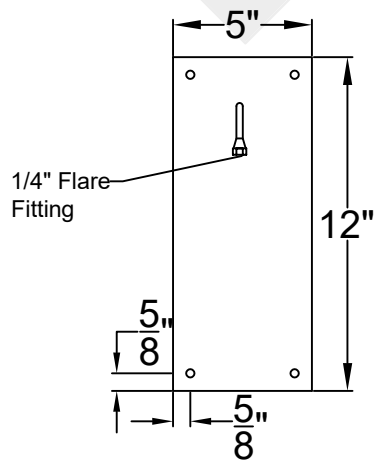

FRISCO MINI WALL MOUNT FULL YOKE

Shortest Height 21 $\frac{1}{4}$ "

Front View

Side View

Backplate

**St. James
LIGHTING**

SCALE: N.T.S.	DRAFT: T. Herring
FILE: FRIMINI	APP'D: J. Ragan
JOB: X	DATE: 3-24-2023

Lights are handcrafted.
Dimensions may vary by 1/4"

UL Certified
Candelabra- Max 60 Watt Bulb
Edison- Max 660 Watt Bulb

Mini not Available in Gas

FRISCO SMALL WALL MOUNT FULL YOKE

Shortest Height 29 ³/₄"

Front View

Side View

Backplate

St. James
LIGHTING

SCALE: N.T.S.	DRAFT: Y. McCullough
FILE: FRIS	APP'D: J. Ragan
JOB: X	DATE: 11/20/23

Lights are handcrafted.
Dimensions may vary by 1/4"

B.T.U. Rating
Natural Gas: 2730 B.T.U.
Propane: 2080 B.T.U.

FRISCO MEDIUM WALL MOUNT FULL YOKE

Shortest Height 28 ³/₄"

Front View

Side View

Backplate

St. James
LIGHTING

SCALE: N.T.S.	DRAFT: Y. McCullough
FILE: FRIM	APP'D: J. Ragan
JOB: X	DATE: 11/20/23

Lights are handcrafted.
Dimensions may vary by 1/4"