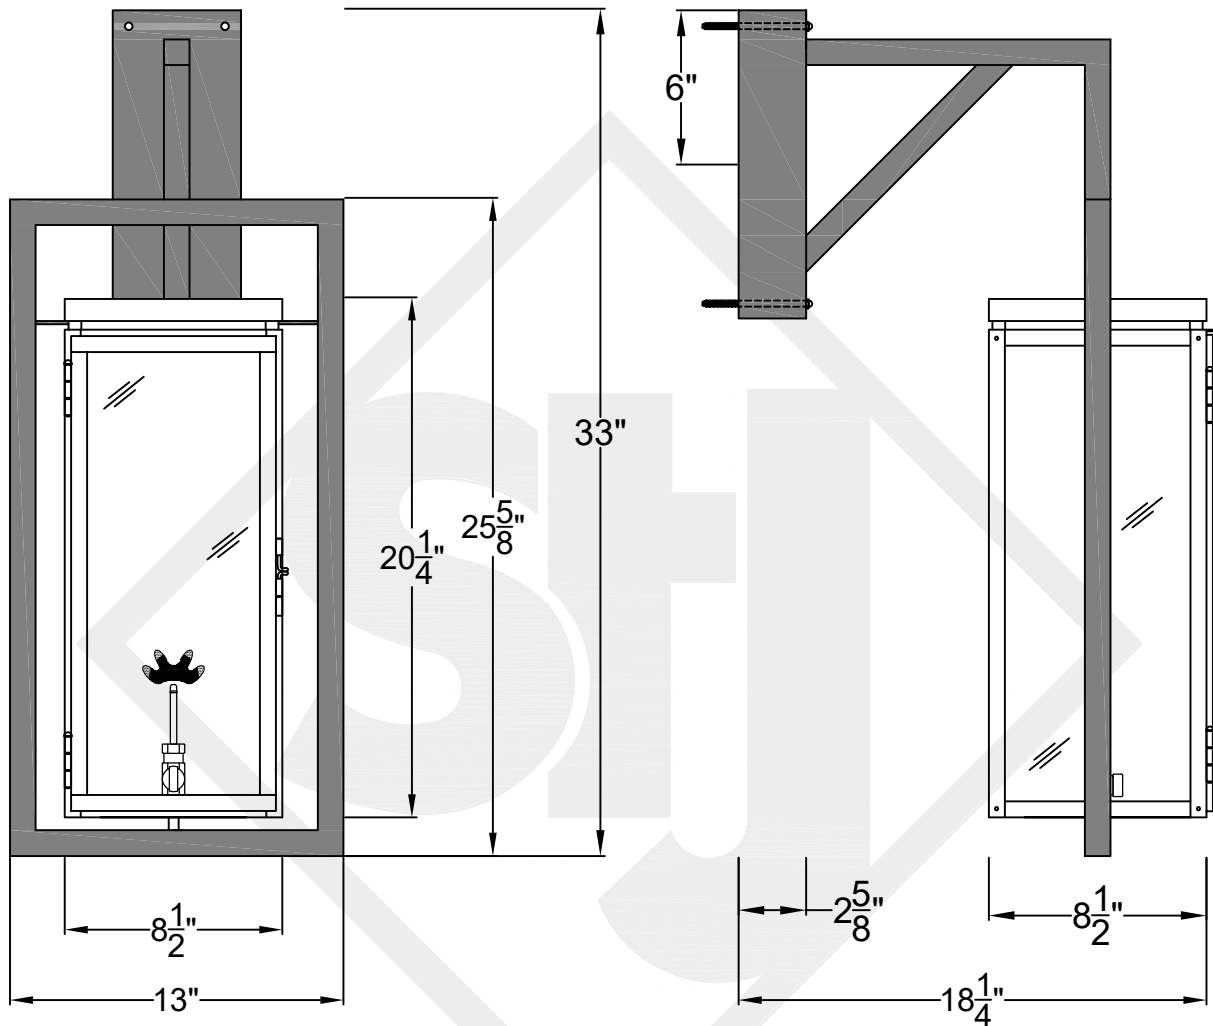

Lights are handcrafted.
Dimensions may vary by 1/4"

UL Certified
Candelabra- Max 60 Watt Bulb
Edison- Max 660 Watt Bulb

Mini not Available in Gas

FRISCO SMALL WALL MOUNT FULL YOKE

Shortest Height 29 ³/₄"

Front View

Side View

Backplate

St. James
LIGHTING

SCALE: N.T.S.	DRAFT: Y. McCullough
FILE: FRIS	APP'D: J. Ragan
JOB: X	DATE: 11/20/23

Lights are handcrafted.
Dimensions may vary by 1/4"

B.T.U. Rating
Natural Gas: 2730 B.T.U.
Propane: 2080 B.T.U.

FRISCO MEDIUM WALL MOUNT FULL YOKE

Shortest Height 28 ³/₄"

Front View

Side View

Backplate

St. James
LIGHTING

SCALE: N.T.S.	DRAFT: Y. McCullough
FILE: FRIM	APP'D: J. Ragan
JOB: X	DATE: 11/20/23

Lights are handcrafted.
Dimensions may vary by 1/4"

Lights are handcrafted.
Dimensions may vary by 1/4"

B.T.U. Rating
Natural Gas: 2730 B.T.U.
Propane: 2080 B.T.U.

FRISCO GRANDE WALL MOUNT FULL YOKE

Shortest Height 37 $\frac{7}{8}$ "

Front View

Side View

Backplate