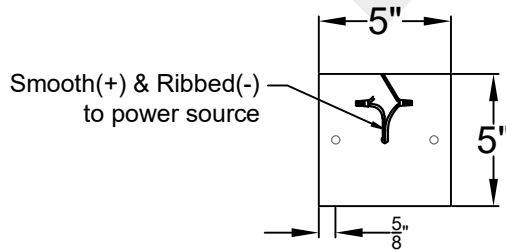

GOTHIC CAGE MINI

Triple Candelabra
Comes standard w/ 6'
of chain

Front View

Ceiling Mount

St. James
LIGHTING

SCALE: N.T.S.	DRAFT: Y. McCullough
FILE: GOTMINI	APP'D: J. Ragan
JOB: X	DATE: 1/2/24

Lights are handcrafted.
Dimensions may vary by 1/4"