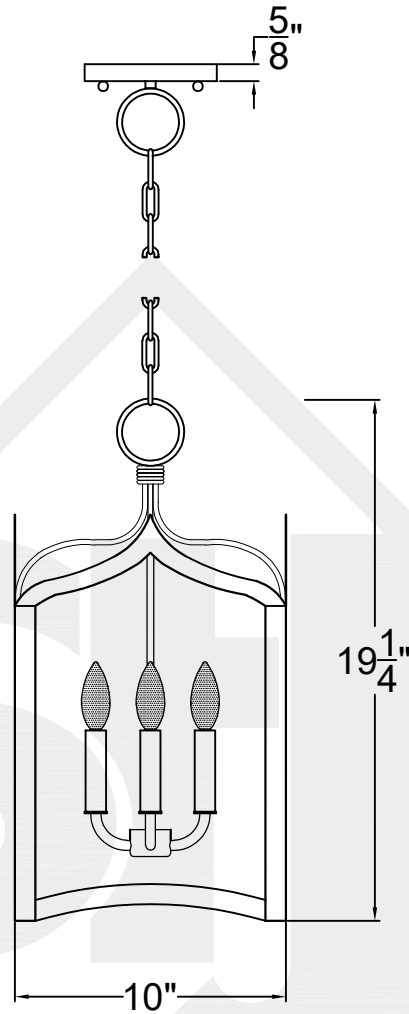

GOTHIC CAGE MINI

Triple Candelabra
Comes standard w/ 6'
of chain

Front View

Ceiling Mount

St. James
LIGHTING

SCALE: N.T.S.	DRAFT: Y. McCullough
FILE: GOTMINI	APP'D: J. Ragan
JOB: X	DATE: 1/2/24

Lights are handcrafted.
Dimensions may vary by 1/4"

UL Certified
Candelabra- Max 60 Watt Bulb
Edison- Max 660 Watt Bulb