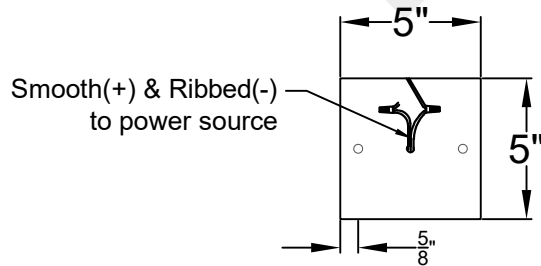

# BONSAI SMALL

Triple Candelabra  
Comes standard w/ 6'  
of chain

Front View

Ceiling Mount

St. James  
LIGHTING

SCALE: N.T.S.	DRAFT: J. Grippo
FILE: BONS	APP'D: J. Ragan
JOB: X	DATE: 12-20-2023

Lights are handcrafted.  
Dimensions may vary by 1/4"