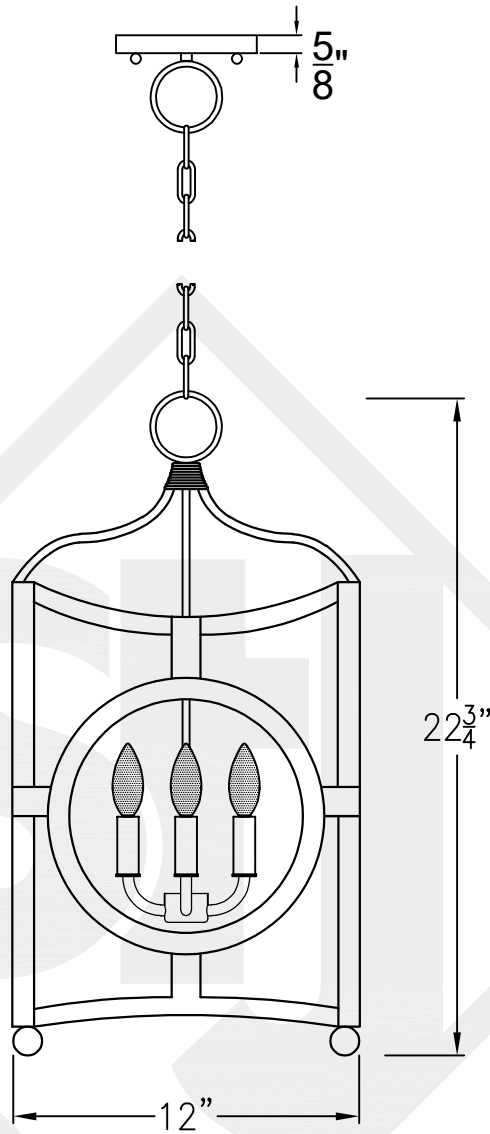

# BONSAI SMALL

Triple Candelabra  
Comes standard w/ 6'  
of chain

Front View

Ceiling Mount

St. James  
LIGHTING

SCALE: N.T.S.	DRAFT: J. Grippo
FILE: BONS	APP'D: J. Ragan
JOB: X	DATE: 12-20-2023

Lights are handcrafted.  
Dimensions may vary by 1/4"

UL Certified  
Candelabra- Max 60 Watt Bulb  
Edison- Max 660 Watt Bulb