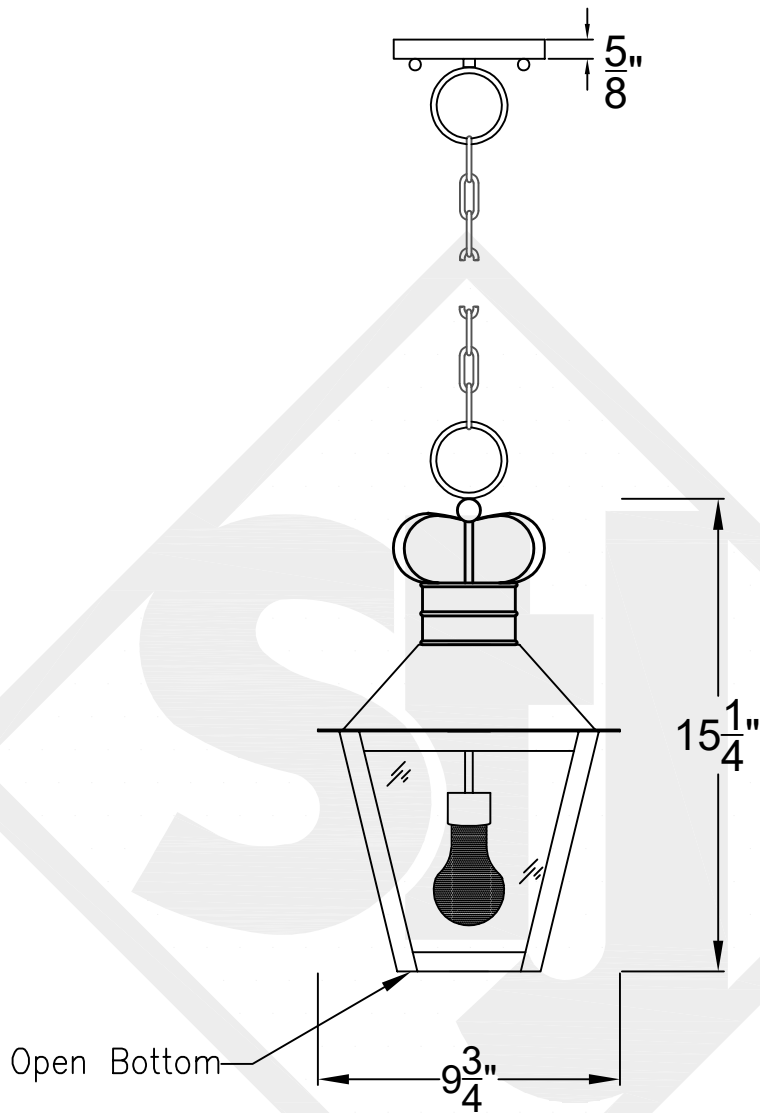

BELGIAN PENDANT MINI

Single Edison
Comes with Clear Glass &
6' of chain

Front View

Ceiling Mount

St. James
LIGHTING

SCALE: N.T.S.	DRAFT: Y. McCullough
FILE: BELPMINI	APP'D: J. Ragan
JOB: X	DATE: 12/27/23

Lights are handcrafted.
Dimensions may vary by 1/4"

UL Certified
Candelabra- Max 60 Watt Bulb
Edison- Max 660 Watt Bulb