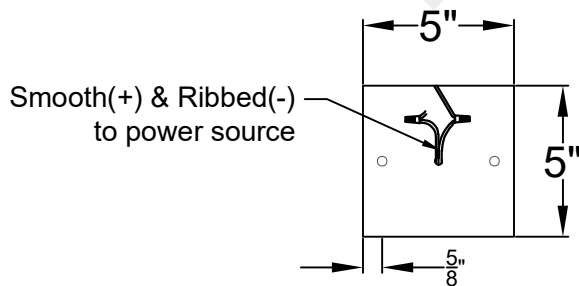

BELGIAN PENDANT MINI

Single Edison
Comes with Clear Glass &
6' of chain

Front View

Ceiling Mount

St. James
LIGHTING

SCALE: N.T.S.	DRAFT: Y. McCullough
FILE: BELPMINI	APP'D: J. Ragan
JOB: X	DATE: 12/27/23

Lights are handcrafted.
Dimensions may vary by 1/4"