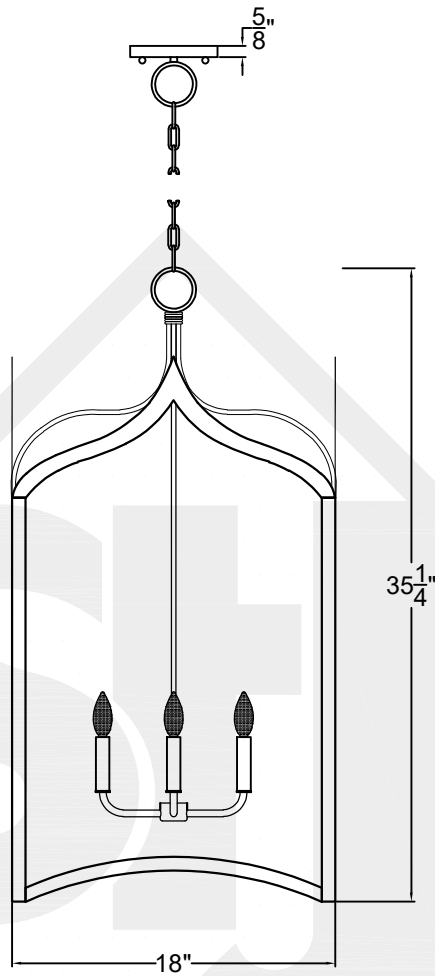

GOTHIC CAGE LARGE

Triple Candelabra
Comes standard w/ 6'
of chain

Front View

Smooth(+) & Ribbed(-)
to power source

Ceiling Mount

St. James
LIGHTING

SCALE: N.T.S.	DRAFT: Y. McCullough
FILE: GOTL	APP'D: J. Ragan
JOB: X	DATE: 1/2/24

Lights are handcrafted.
Dimensions may vary by 1/4"

UL Certified
Candelabra- Max 60 Watt Bulb
Edison- Max 660 Watt Bulb