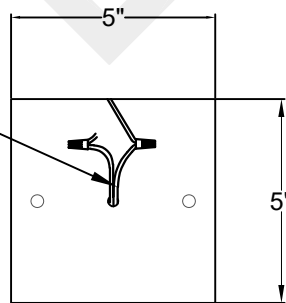

GOTHIC CAGE LARGE

Triple Candelabra
Comes standard w/ 6'
of chain

Front View

Smooth(+) & Ribbed(-)
to power source

Ceiling Mount

St. James
LIGHTING

SCALE: N.T.S.	DRAFT: Y. McCullough
FILE: GOTL	APP'D: J. Ragan
JOB: X	DATE: 1/2/24

Lights are handcrafted.
Dimensions may vary by 1/4"

UL Certified
Candelabra- Max 60 Watt Bulb
Edison- Max 660 Watt Bulb