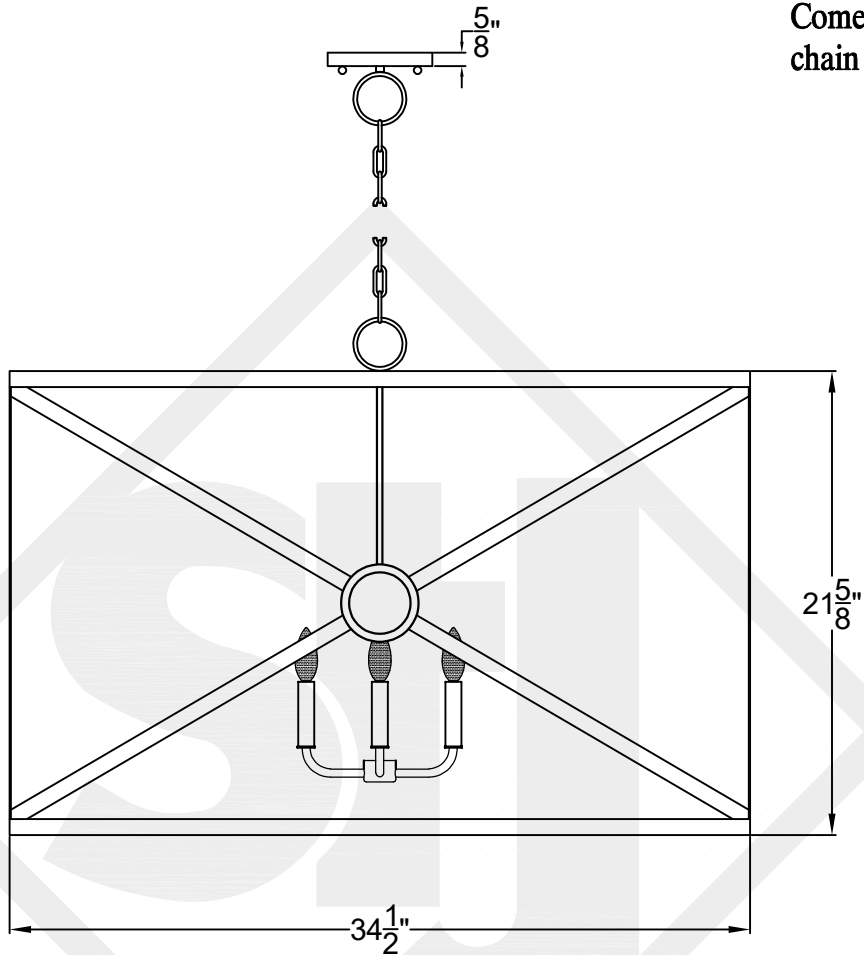

X DRUM GRANDE

Quad Candelabra
Comes standard w/ 6' of
chain

Front View

Ceiling Mount

St. James
LIGHTING

SCALE: N.T.S.	DRAFT: T. Herring
FILE: XDRUG	APP'D: J. Ragan
JOB: X	DATE: 4-24-2023

Lights are handcrafted.
Dimensions may vary by 1/4"

UL Certified
Candelabra- Max 60 Watt Bulb
Edison- Max 660 Watt Bulb