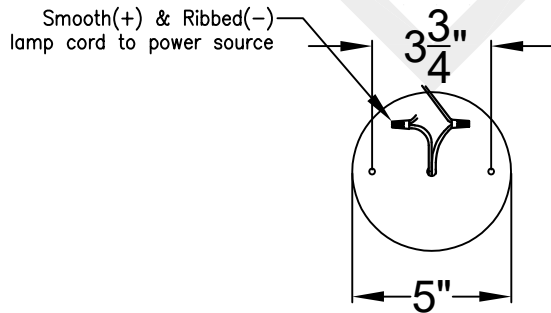

X DRUM GRANDE

Quad Candelabra
Comes standard w/ 6' of
chain

Front View

Ceiling Mount

St. James
LIGHTING

SCALE: N.T.S.	DRAFT: T. Herring
FILE: XDRUG	APP'D: J. Ragan
JOB: X	DATE: 4-24-2023

Lights are handcrafted.
Dimensions may vary by 1/4"

UL Certified
Candelabra- Max 60 Watt Bulb
Edison- Max 660 Watt Bulb