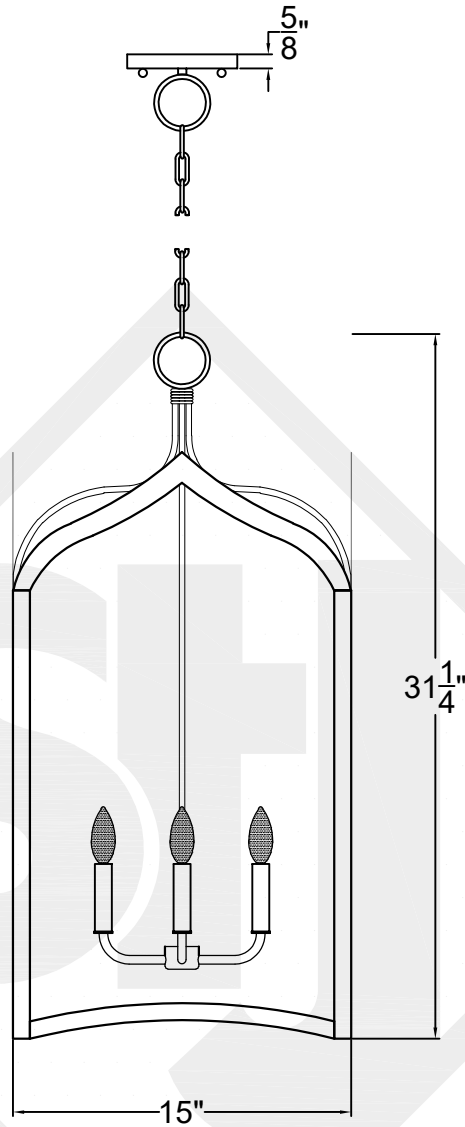

GOTHIC CAGE MEDIUM

Triple Candelabra
Comes standard w/ 6'
of chain

Front View

Ceiling Mount

St. James
LIGHTING

SCALE: N.T.S.	DRAFT: Y. McCullough
FILE: GOTM	APP'D: J. Ragan
JOB: X	DATE: 1/2/24

Lights are handcrafted.
Dimensions may vary by 1/4"

UL Certified
Candelabra- Max 60 Watt Bulb
Edison- Max 660 Watt Bulb