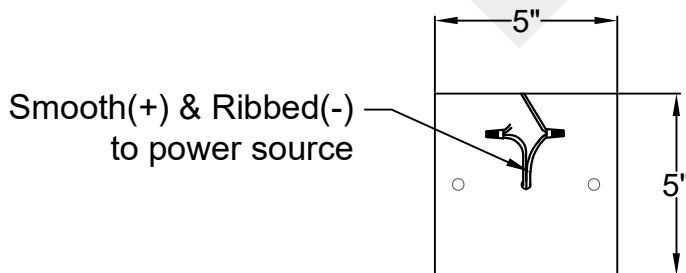

GOTHIC CAGE MEDIUM

Triple Candelabra
Comes standard w/ 6'
of chain

Front View

Ceiling Mount

St. James
LIGHTING

SCALE: N.T.S.	DRAFT: Y. McCullough
FILE: GOTM	APP'D: J. Ragan
JOB: X	DATE: 1/2/24

Lights are handcrafted.
Dimensions may vary by 1/4"