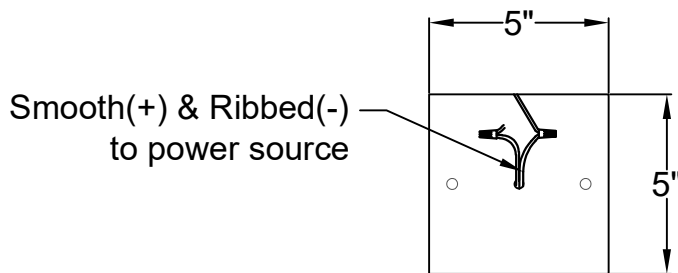

WINSBORO SMALL

Triple Candelabra
Comes standard w/ 6'
of chain

Front View

Ceiling Mount

St. James
LIGHTING

SCALE: N.T.S.	DRAFT: Y. McCullough
FILE: WINS	APP'D: J. Ragan
JOB: X	DATE: 12/19/23

Lights are handcrafted.
Dimensions may vary by 1/4"