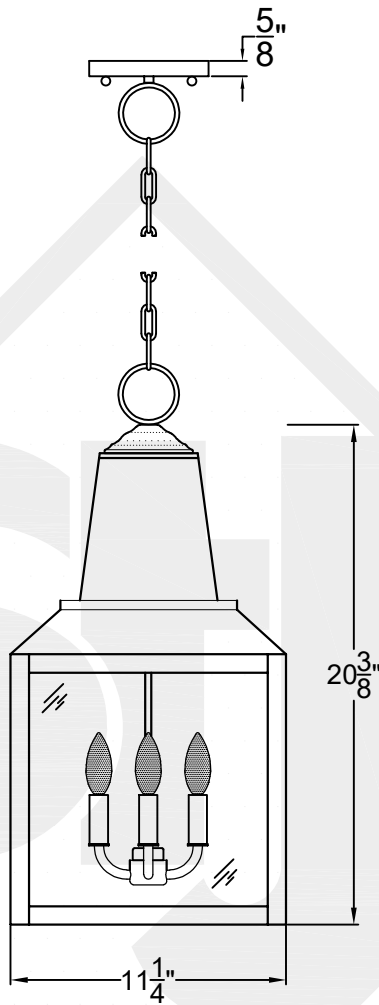

WINSBORO SMALL

Triple Candelabra
Comes standard w/ 6'
of chain

Front View

Ceiling Mount

St. James
LIGHTING

SCALE: N.T.S.	DRAFT: Y. McCullough
FILE: WINS	APP'D: J. Ragan
JOB: X	DATE: 12/19/23

Lights are handcrafted.
Dimensions may vary by 1/4"

UL Certified
Candelabra- Max 60 Watt Bulb
Edison- Max 660 Watt Bulb