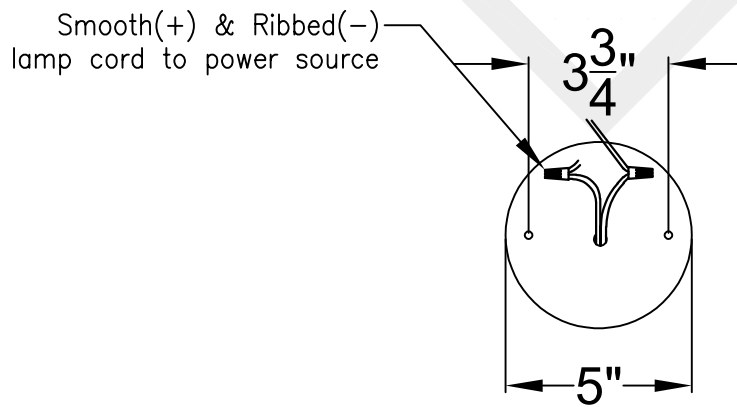

# ROUND COPPER DRUM LARGE

Single Edison  
Comes standard w/ 6'  
of chain

Front View

Ceiling Mount

St. James  
LIGHTING

SCALE: N.T.S.	DRAFT: Y. McCullough
FILE: RC DL	APP'D: J. Ragan
JOB: X	DATE: 12/18/23

Lights are handcrafted.  
Dimensions may vary by 1/4"

UL Certified  
Candelabra- Max 60 Watt Bulb  
Edison- Max 660 Watt Bulb