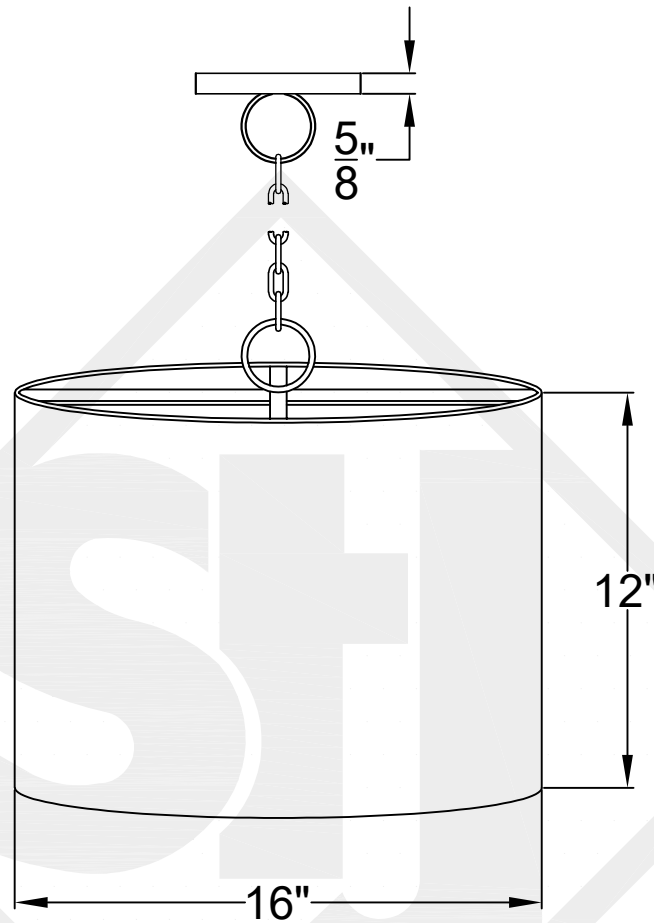

# ROUND COPPER DRUM LARGE

Single Edison  
Comes standard w/ 6'  
of chain

Front View

Ceiling Mount

St. James  
LIGHTING

SCALE: N.T.S.	DRAFT: Y. McCullough
FILE: RC DL	APP'D: J. Ragan
JOB: X	DATE: 12/18/23

Lights are handcrafted.  
Dimensions may vary by 1/4"

UL Certified  
Candelabra- Max 60 Watt Bulb  
Edison- Max 660 Watt Bulb