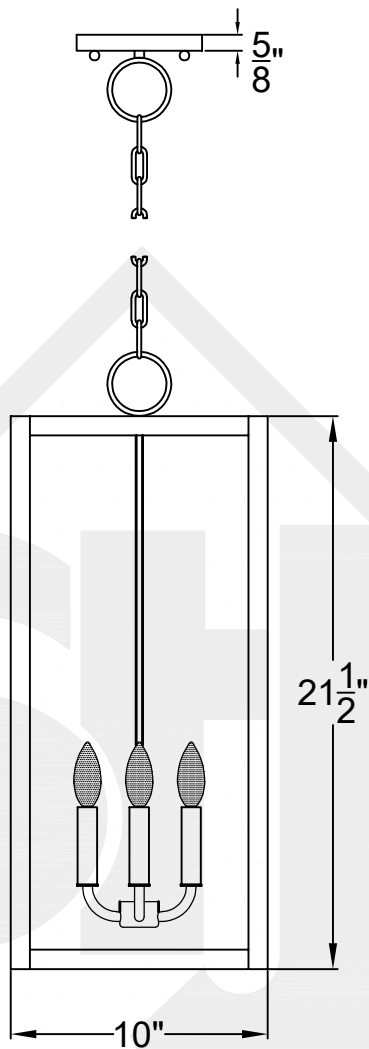

CAMDEN SMALL

Triple Candelabra
Comes standard w/
6' of chain

Front View

Ceiling Mount

St. James
LIGHTING

SCALE: N.T.S.	DRAFT: Y. McCullough
FILE: CAMS	APP'D: J. Ragan
JOB: X	DATE: 12/18/23

Lights are handcrafted.
Dimensions may vary by 1/4"

UL Certified
Candelabra- Max 60 Watt Bulb
Edison- Max 660 Watt Bulb