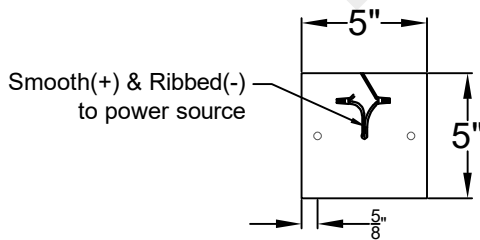

CAMDEN SMALL

Triple Candelabra
Comes standard w/
6' of chain

Front View

Ceiling Mount

St. James
LIGHTING

SCALE: N.T.S.	DRAFT: Y. McCullough
FILE: CAMS	APP'D: J. Ragan
JOB: X	DATE: 12/18/23

Lights are handcrafted.
Dimensions may vary by 1/4"