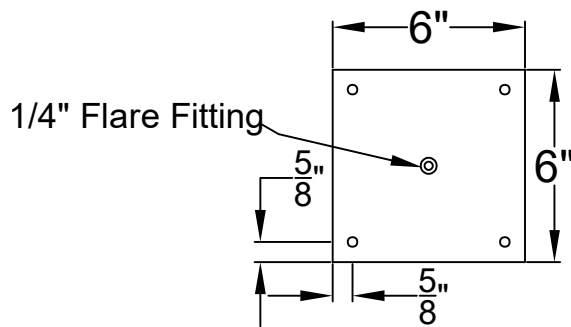

NATCHEZ MINI CEILING MOUNT HALF YOKE

Available w/ Solid
or Glass Top
Shortest Height $23\frac{5}{8}"$

Front View

Side View

Ceiling Mount

St. James
LIGHTING

SCALE: N.T.S.	DRAFT: Y. McCullough
FILE: NATMINI	APP'D: J. Ragan
JOB: X	DATE: 11/20/23

Lights are handcrafted.
Dimensions may vary by 1/4"

UL Certified
Candelabra- Max 60 Watt Bulb
Edison- Max 660 Watt Bulb

Mini not available in gas

NATCHEZ SMALL CEILING MOUNT HALF YOKE

Available w/ Solid
or Glass Top
Shortest Height 29 ³/₄"

NATCHEZ MEDIUM CEILING MOUNT HALF YOKE

Available w/ Solid
or Glass Top

Shortest Height 34 1/4"

Front View

Side View

Ceiling Mount

St. James
LIGHTING

SCALE: N.T.S.	DRAFT: M. Buckley
FILE: NATM	APP'D: J. Ragan
JOB: X	DATE: 3/22/24

Front View

Side View

Ceiling Mount

St. James
LIGHTING

SCALE: N.T.S.	DRAFT: Y. McCullough
FILE: NATL	APP'D: J. Ragan
JOB: X	DATE: 11/20/23

Lights are handcrafted.
Dimensions may vary by 1/4"

B.T.U. Rating
Natural Gas: 5460 B.T.U.
Propane: 4160 B.T.U.