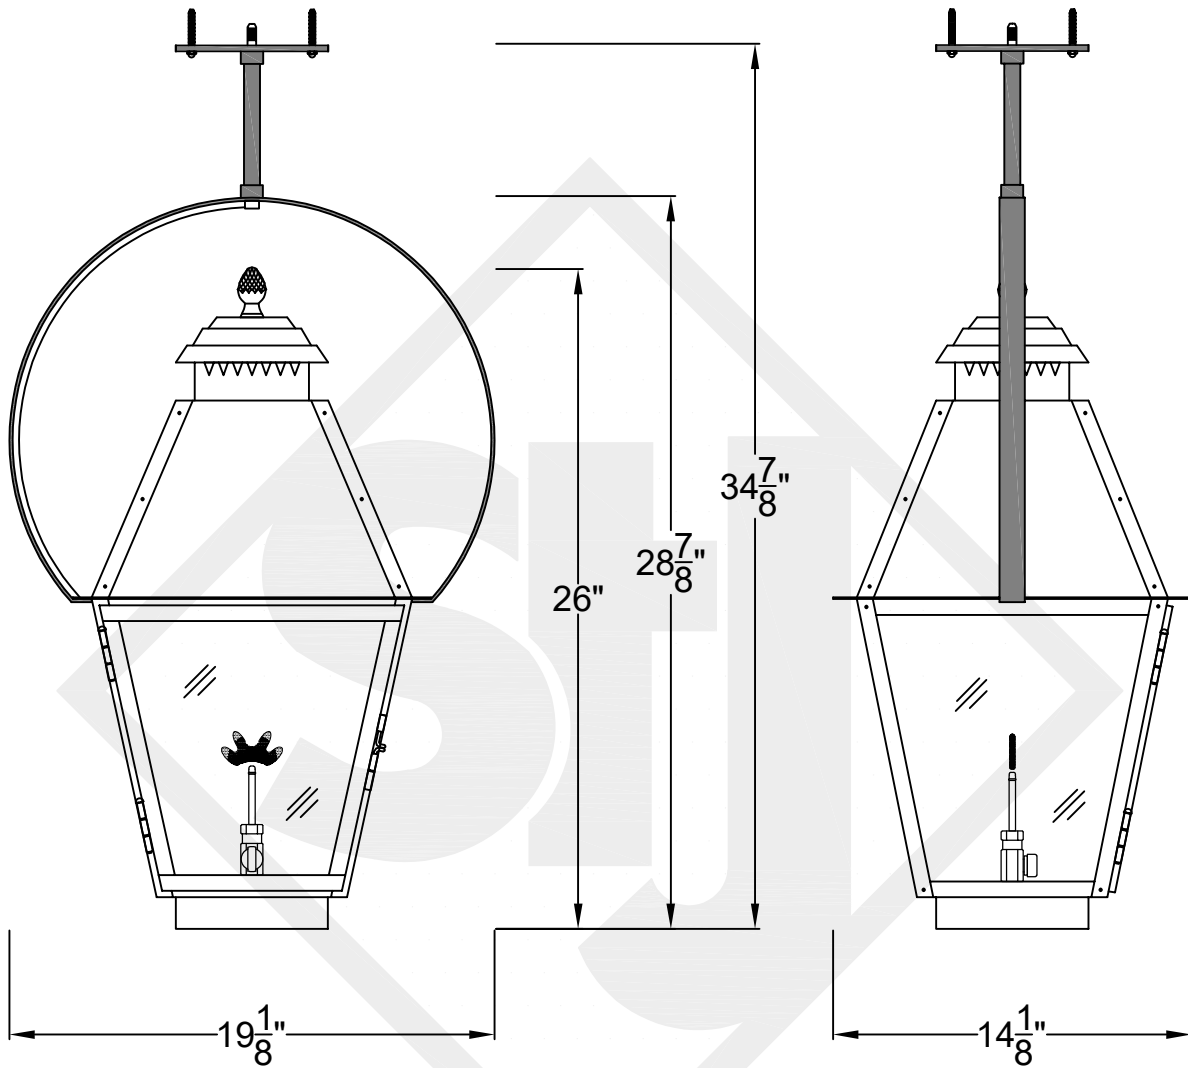

NATCHEZ MINI CEILING MOUNT HALF YOKE

Available w/ Solid
or Glass Top
Shortest Height $23\frac{5}{8}"$

Front View

Side View

Ceiling Mount

St. James
LIGHTING

SCALE: N.T.S.	DRAFT: Y. McCullough
FILE: NATMINI	APP'D: J. Ragan
JOB: X	DATE: 11/20/23

Lights are handcrafted.
Dimensions may vary by 1/4"

UL Certified
Candelabra- Max 60 Watt Bulb
Edison- Max 660 Watt Bulb

Mini not available in gas

NATCHEZ SMALL CEILING MOUNT HALF YOKE

Available w/ Solid
or Glass Top
Shortest Height 29 ³/₄"

St. James
LIGHTING

SCALE: N.T.S.	DRAFT: M. Buckley
FILE: NATS	APP'D: J. Ragan
JOB: X	DATE: 3/22/24

Lights are handcrafted.
Dimensions may vary by 1/4"

B.T.U. Rating
Natural Gas: 2730 B.T.U.
Propane: 2080 B.T.U.

NATCHEZ MEDIUM CEILING MOUNT HALF YOKE

Available w/ Solid
or Glass Top

Shortest Height 34 1/4"

Front View

Side View

Ceiling Mount

St. James
LIGHTING

SCALE: N.T.S.	DRAFT: M. Buckley
FILE: NATM	APP'D: J. Ragan
JOB: X	DATE: 3/22/24