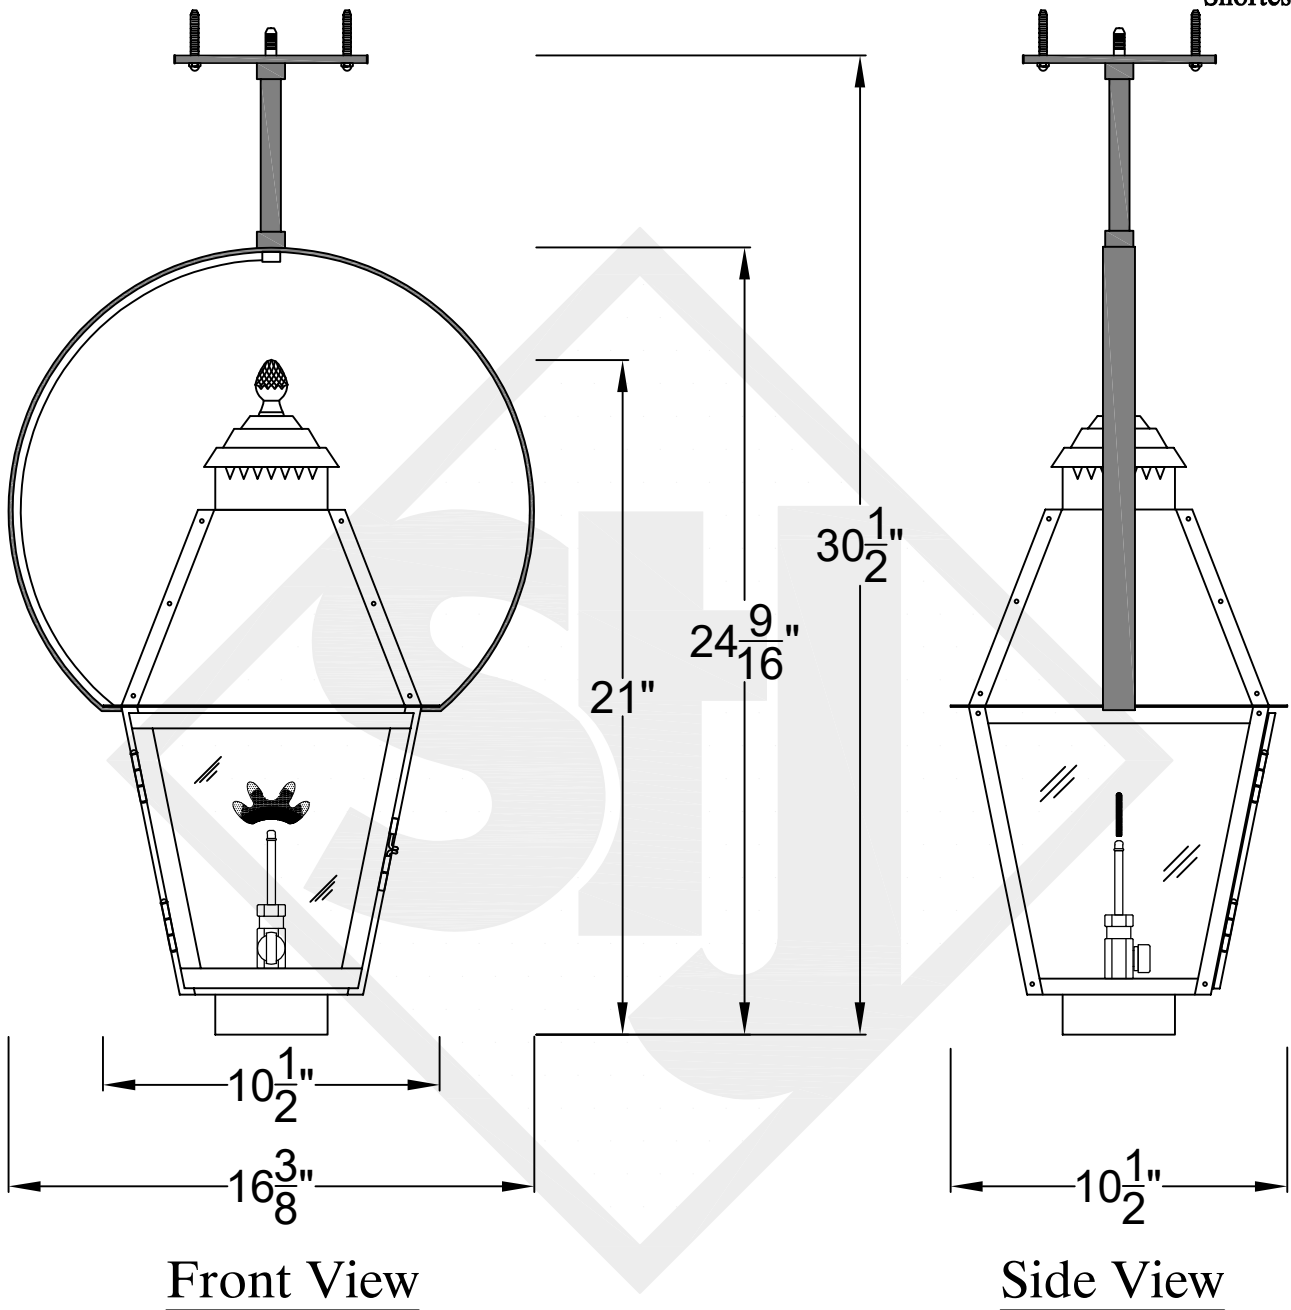

NATCHEZ MINI CEILING MOUNT HALF YOKE

Available w/ Solid
or Glass Top
Shortest Height $23\frac{5}{8}"$

Front View

Side View

Ceiling Mount

St. James
LIGHTING

SCALE: N.T.S.	DRAFT: Y. McCullough
FILE: NATMINI	APP'D: J. Ragan
JOB: X	DATE: 11/20/23

Lights are handcrafted.
Dimensions may vary by 1/4"

UL Certified
Candelabra- Max 60 Watt Bulb
Edison- Max 660 Watt Bulb

Mini not available in gas

NATCHEZ SMALL CEILING MOUNT HALF YOKE

Available w/ Solid
or Glass Top
Shortest Height 29 ³/₄"

NATCHEZ MEDIUM CEILING MOUNT HALF YOKE

Available w/ Solid
or Glass Top

Shortest Height 34 1/4"

Front View

Side View

Ceiling Mount

St. James
LIGHTING

SCALE: N.T.S.	DRAFT: M. Buckley
FILE: NATM	APP'D: J. Ragan
JOB: X	DATE: 3/22/24

Front View

Side View

Ceiling Mount

St. James
LIGHTING

SCALE: N.T.S.	DRAFT: Y. McCullough
FILE: NATL	APP'D: J. Ragan
JOB: X	DATE: 11/20/23

Lights are handcrafted.
Dimensions may vary by 1/4"

B.T.U. Rating
Natural Gas: 5460 B.T.U.
Propane: 4160 B.T.U.