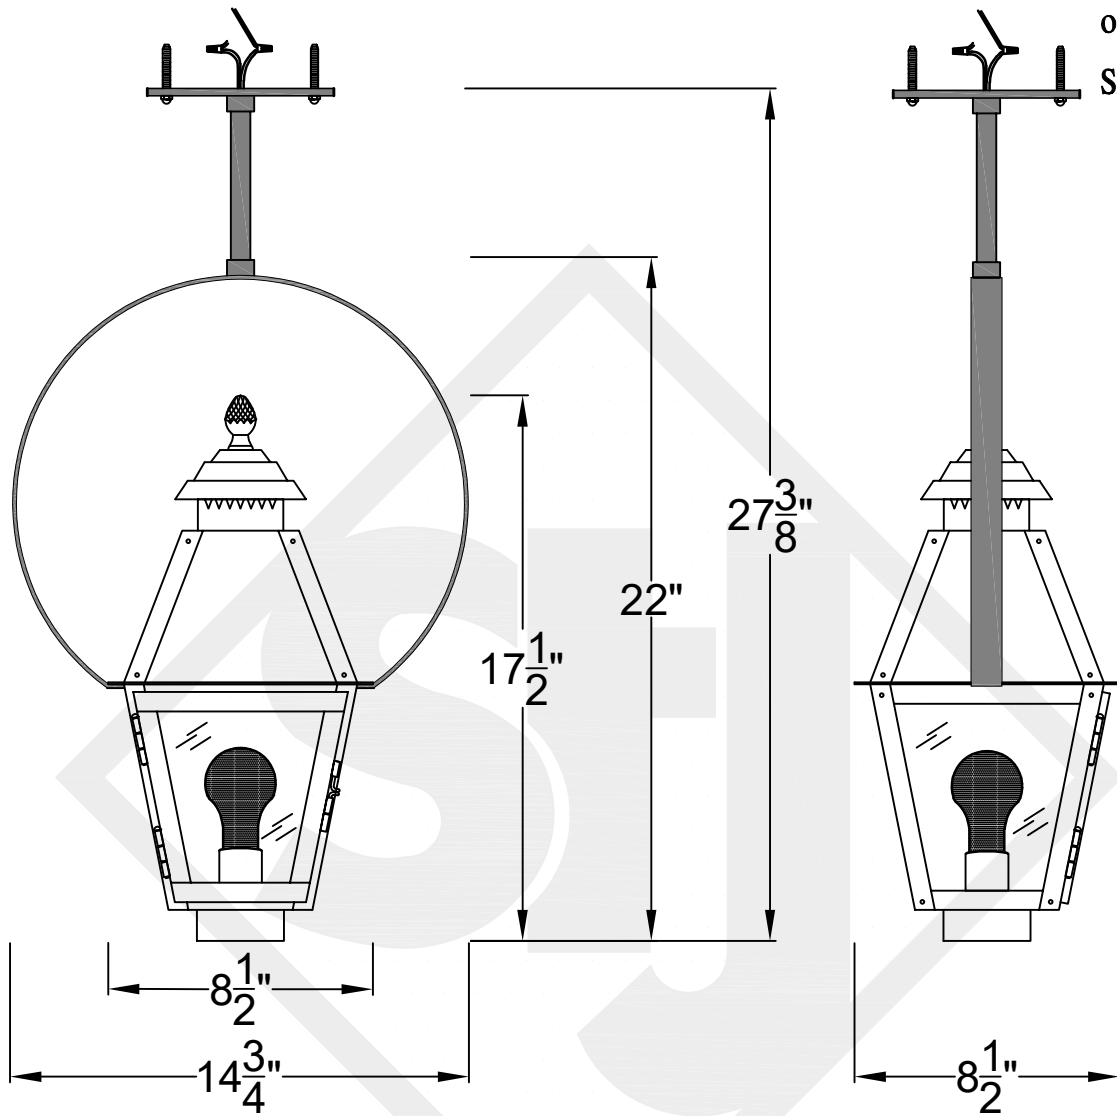

NATCHEZ MINI CEILING MOUNT HALF YOKE

Available w/ Solid
or Glass Top
Shortest Height $23\frac{5}{8}"$

Front View

Side View

Ceiling Mount

St. James
LIGHTING

SCALE: N.T.S.	DRAFT: Y. McCullough
FILE: NATMINI	APP'D: J. Ragan
JOB: X	DATE: 11/20/23

Lights are handcrafted.
Dimensions may vary by 1/4"

UL Certified
Candelabra- Max 60 Watt Bulb
Edison- Max 660 Watt Bulb

Mini not available in gas

NATCHEZ SMALL CEILING MOUNT HALF YOKE

Available w/ Solid
or Glass Top
Shortest Height 29 ³/₄"

St. James
LIGHTING

SCALE: N.T.S.	DRAFT: M. Buckley
FILE: NATS	APP'D: J. Ragan
JOB: X	DATE: 3/22/24

Lights are handcrafted.
Dimensions may vary by 1/4"

B.T.U. Rating
Natural Gas: 2730 B.T.U.
Propane: 2080 B.T.U.

NATCHEZ MEDIUM CEILING MOUNT HALF YOKE

Available w/ Solid
or Glass Top

Shortest Height 34 1/4"

Front View

Side View

Ceiling Mount

St. James
LIGHTING

SCALE: N.T.S.	DRAFT: M. Buckley
FILE: NATM	APP'D: J. Ragan
JOB: X	DATE: 3/22/24