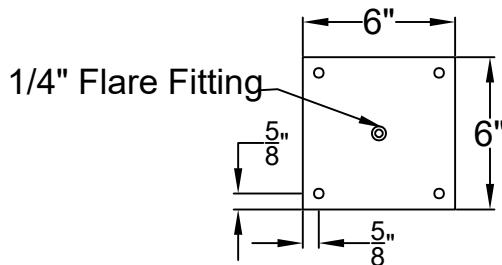

NATCHEZ MEDIUM CEILING MOUNT HALF YOKE

Available w/ Solid
or Glass Top

Shortest Height 34 1/4"

Front View

Side View

Ceiling Mount

St. James
LIGHTING

SCALE: N.T.S.	DRAFT: M. Buckley
FILE: NATM	APP'D: J. Ragan
JOB: X	DATE: 3/22/24