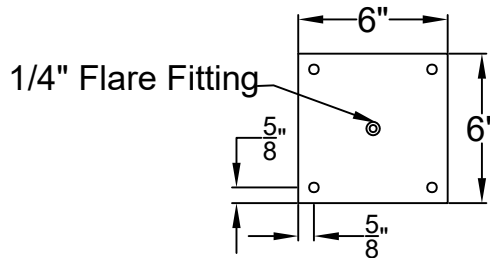

Lights are handcrafted.
Dimensions may vary by 1/4"

B.T.U. Rating
Natural Gas: 2730 B.T.U.
Propane: 2080 B.T.U.

NATCHEZ LARGE CEILING MOUNT HALF YOKE

Available w/ Solid
or Glass Top

Shortest Height $38\frac{3}{4}$ "

Front View

Side View

Ceiling Mount

St. James
LIGHTING

SCALE: N.T.S.	DRAFT: Y. McCullough
FILE: NATL	APP'D: J. Ragan
JOB: X	DATE: 11/20/23

Lights are handcrafted.
Dimensions may vary by 1/4"

B.T.U. Rating
Natural Gas: 5460 B.T.U.
Propane: 4160 B.T.U.