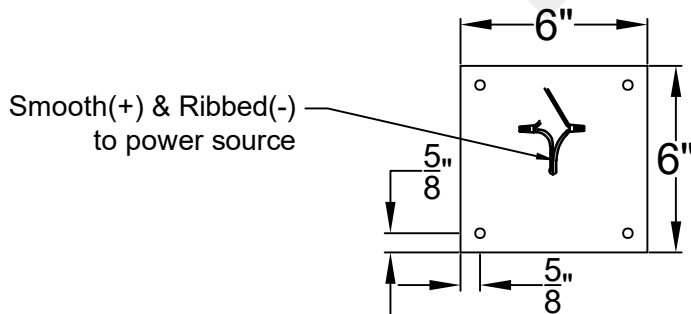

NATCHEZ MINI CEILING MOUNT HALF YOKE

Available w/ Solid
or Glass Top
Shortest Height $23\frac{5}{8}"$

Front View

Side View

Ceiling Mount

St. James
LIGHTING

SCALE: N.T.S.	DRAFT: Y. McCullough
FILE: NATMINI	APP'D: J. Ragan
JOB: X	DATE: 11/20/23

Lights are handcrafted.
Dimensions may vary by 1/4"

UL Certified
Candelabra- Max 60 Watt Bulb
Edison- Max 660 Watt Bulb

Mini not available in gas

NATCHEZ SMALL CEILING MOUNT HALF YOKE

Available w/ Solid
or Glass Top
Shortest Height 29 ³/₄"