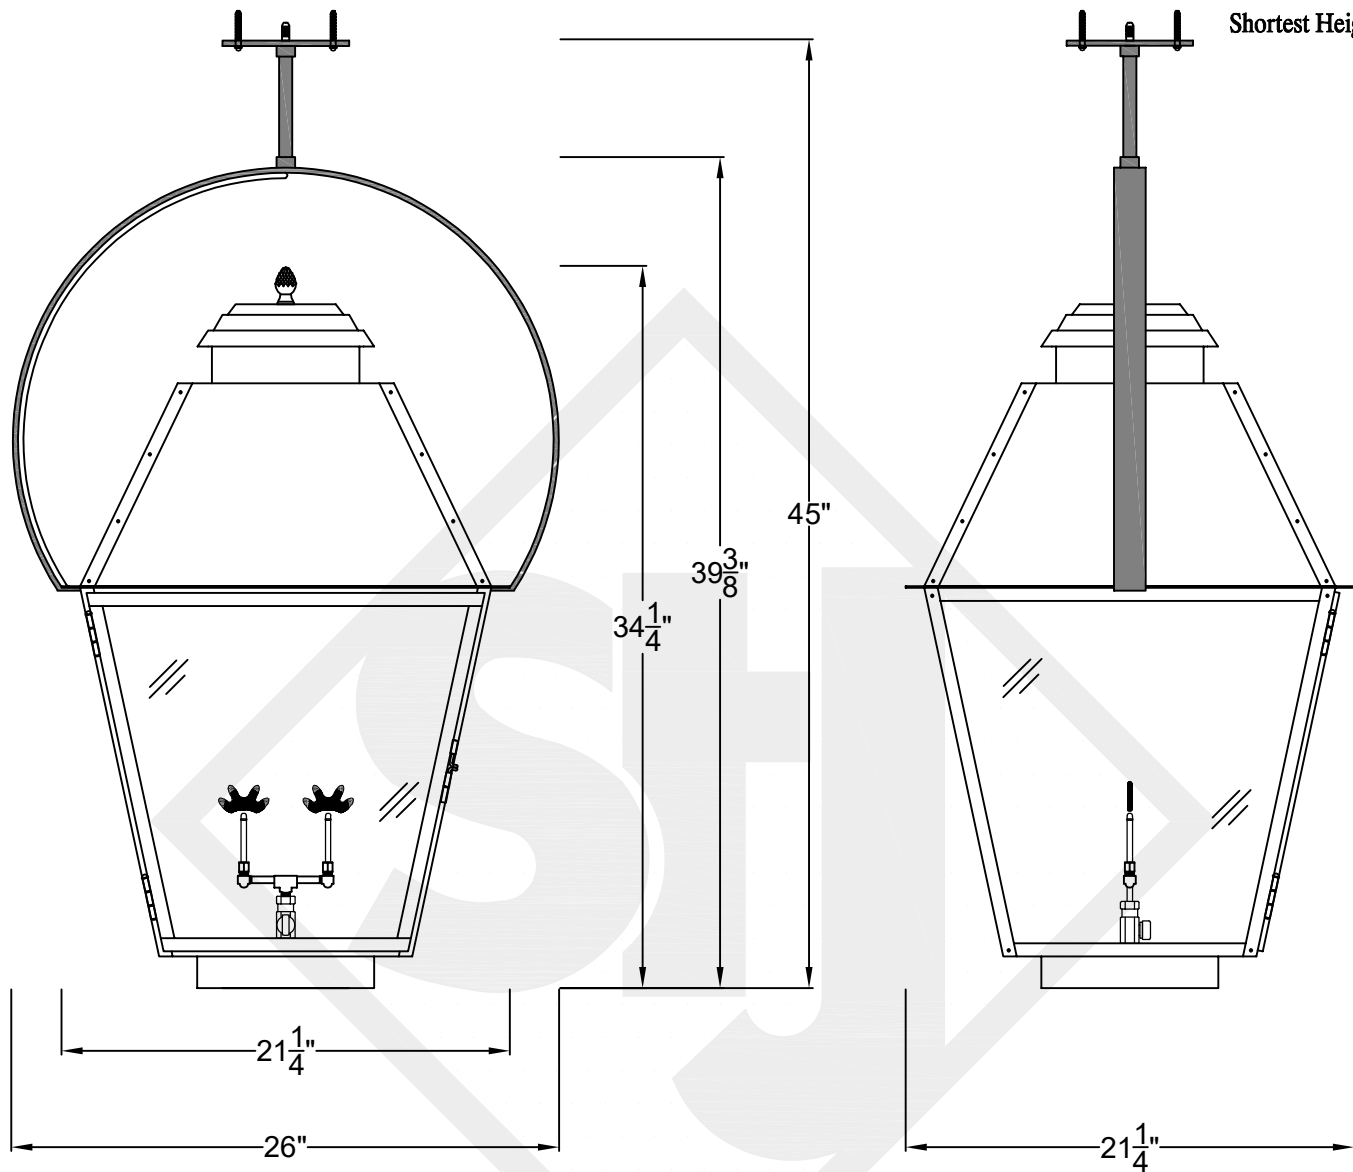

NATCHEZ MINI CEILING MOUNT HALF YOKE

Available w/ Solid
or Glass Top
Shortest Height $23\frac{5}{8}"$

Front View

Side View

Ceiling Mount

St. James
LIGHTING

SCALE: N.T.S.	DRAFT: Y. McCullough
FILE: NATMINI	APP'D: J. Ragan
JOB: X	DATE: 11/20/23

NATCHEZ MEDIUM CEILING MOUNT HALF YOKE

Available w/ Solid
or Glass Top

Shortest Height 34 1/4"

Front View

Side View

Ceiling Mount

St. James
LIGHTING

SCALE: N.T.S.	DRAFT: M. Buckley
FILE: NATM	APP'D: J. Ragan
JOB: X	DATE: 3/22/24

Front View

Side View

Ceiling Mount

St. James
LIGHTING

SCALE: N.T.S.	DRAFT: Y. McCullough
FILE: NATL	APP'D: J. Ragan
JOB: X	DATE: 11/20/23

Lights are handcrafted.
Dimensions may vary by 1/4"

B.T.U. Rating
Natural Gas: 5460 B.T.U.
Propane: 4160 B.T.U.

NATCHEZ GRANDE CEILING MOUNT HALF YOKE

Available w/ Solid
or Glass Top
Shortest Height 42 1/2"

Front View

Side View

1/4" Flare Fitting

Ceiling Mount

St. James
LIGHTING

SCALE: N.T.S.	DRAFT: Y. McCullough
FILE: NATG	APP'D: J. Ragan
JOB: X	DATE: 11/20/23