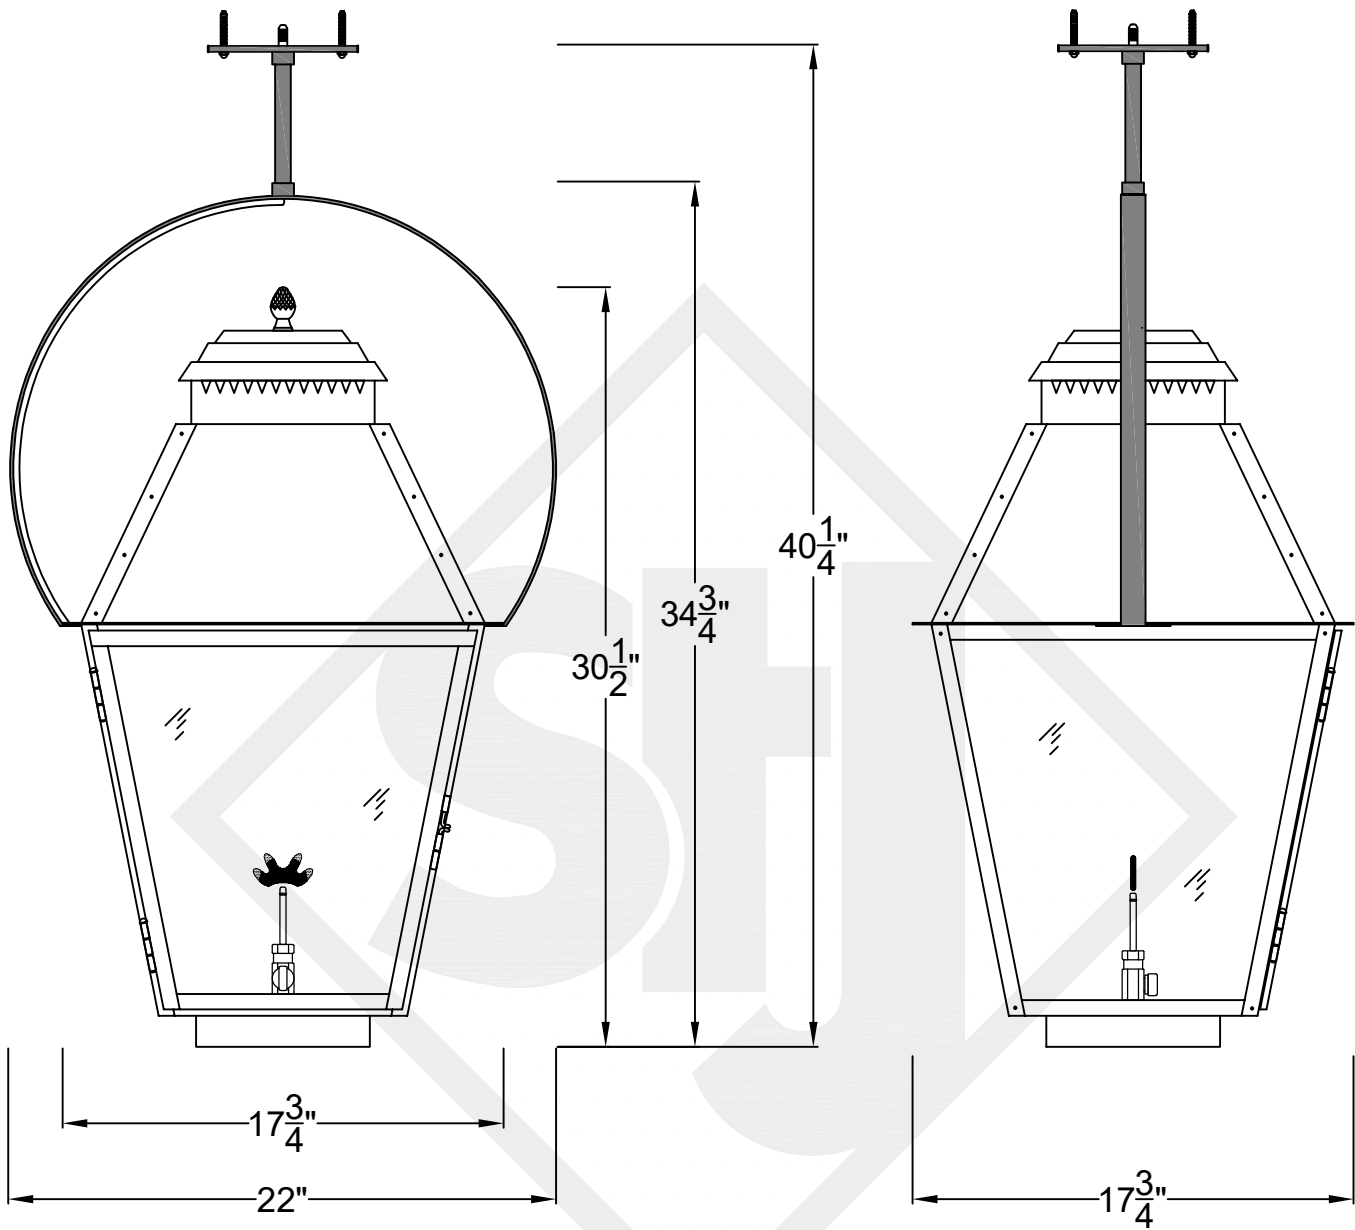

NATCHEZ MINI CEILING MOUNT HALF YOKE

Available w/ Solid
or Glass Top
Shortest Height $23\frac{5}{8}"$

Front View

Side View

Ceiling Mount

St. James
LIGHTING

SCALE: N.T.S.	DRAFT: Y. McCullough
FILE: NATMINI	APP'D: J. Ragan
JOB: X	DATE: 11/20/23

Lights are handcrafted.
Dimensions may vary by 1/4"

UL Certified
Candelabra- Max 60 Watt Bulb
Edison- Max 660 Watt Bulb

Mini not available in gas

NATCHEZ SMALL CEILING MOUNT HALF YOKE

Available w/ Solid
or Glass Top
Shortest Height 29 ³/₄"

NATCHEZ MEDIUM CEILING MOUNT HALF YOKE

Available w/ Solid
or Glass Top

Shortest Height 34 1/4"

Front View

Side View

Ceiling Mount

St. James
LIGHTING

SCALE: N.T.S.	DRAFT: M. Buckley
FILE: NATM	APP'D: J. Ragan
JOB: X	DATE: 3/22/24

Front View

Side View

Ceiling Mount

St. James
LIGHTING

SCALE: N.T.S.	DRAFT: Y. McCullough
FILE: NATL	APP'D: J. Ragan
JOB: X	DATE: 11/20/23

Lights are handcrafted.
Dimensions may vary by 1/4"

B.T.U. Rating
Natural Gas: 5460 B.T.U.
Propane: 4160 B.T.U.