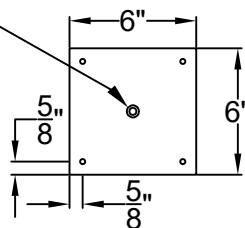

Front View

Side View

Ceiling Mount

St. James
LIGHTING

SCALE: N.T.S.	DRAFT: Y. McCullough
FILE: NATL	APP'D: J. Ragan
JOB: X	DATE: 11/20/23

Lights are handcrafted.
Dimensions may vary by 1/4"

B.T.U. Rating
Natural Gas: 5460 B.T.U.
Propane: 4160 B.T.U.

NATCHEZ GRANDE CEILING MOUNT HALF YOKE

Available w/ Solid
or Glass Top
Shortest Height 42 1/2"

Front View

Side View

1/4" Flare Fitting

Ceiling Mount

St. James
LIGHTING

SCALE: N.T.S.	DRAFT: Y. McCullough
FILE: NATG	APP'D: J. Ragan
JOB: X	DATE: 11/20/23