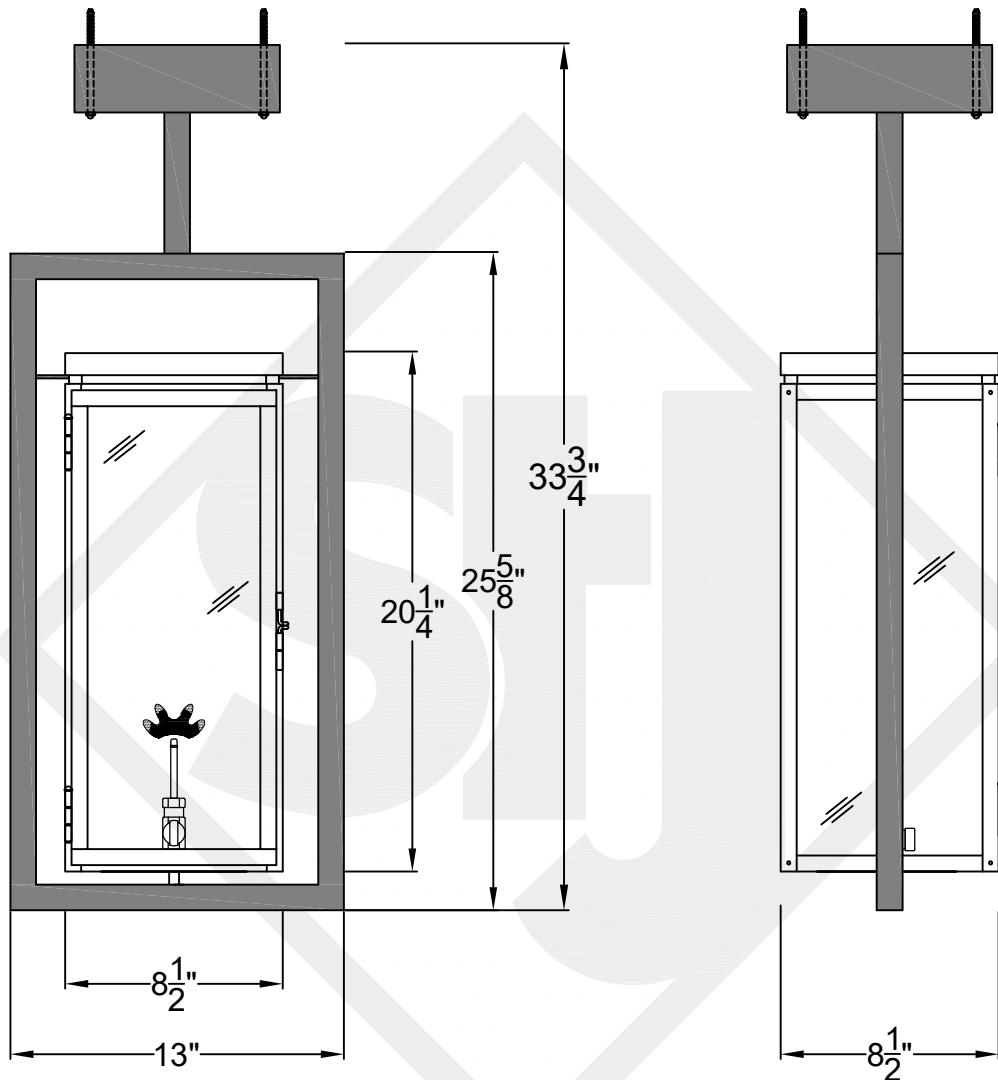

FRISCO MINI CEILING MOUNT FULL YOKE

Shortest Height 21 $\frac{3}{4}$ "

Front View

Side View

Ceiling Mount

**St. James
LIGHTING**

SCALE: N.T.S.	DRAFT: Y. McCullough
FILE: FRIMINI	APP'D: J. Ragan
JOB: X	DATE: 11/20/23

Lights are handcrafted.
Dimensions may vary by 1/4"

Mini not Available in Gas
UL Certified
Candelabra- Max 60 Watt Bulb
Edison- Max 660 Watt Bulb

FRISCO SMALL CEILING MOUNT FULL YOKE

Shortest Height 29 ³/₄"

Front View

Side View

Ceiling Mount

St. James
LIGHTING

SCALE: N.T.S.	DRAFT: Y. McCullough
FILE: FRIS	APP'D: J. Ragan
JOB: X	DATE: 11/20/23

Lights are handcrafted.
Dimensions may vary by 1/4"

B.T.U. Rating
Natural Gas: 2730 B.T.U.
Propane: 2080 B.T.U.

FRISCO MEDIUM CEILING MOUNT FULL YOKE

Shortest Height $32\frac{7}{8}"$

Front View

Side View

Ceiling Mount

**St. James
LIGHTING**

SCALE: N.T.S.	DRAFT: Y. McCullough
FILE: FRIM	APP'D: J. Ragan
JOB: X	DATE: 11/20/23