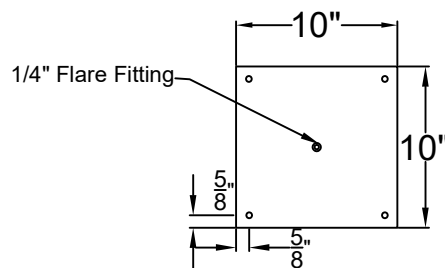

St. James
LIGHTING

SCALE: N.T.S.	DRAFT: Y. McCullough
FILE: FRIL	APP'D: J. Ragan
JOB: X	DATE: 11/20/23

Lights are handcrafted.
Dimensions may vary by 1/4"

B.T.U. Rating
Natural Gas: 2730 B.T.U.
Propane: 2080 B.T.U.

FRISCO GRANDE CEILING MOUNT FULL YOKE

Shortest Height 38 1/2"

Front View

Side View

Ceiling Mount

**St. James
LIGHTING**

SCALE: N.T.S.	DRAFT: Y. McCullough
FILE: FRIG	APP'D: J. Ragan
JOB: X	DATE: 2/9/24

Lights are handcrafted.
Dimensions may vary by 1/4"