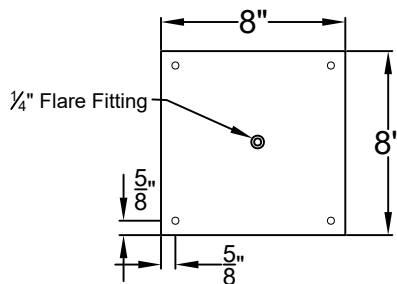

FRISCO MEDIUM CEILING MOUNT FULL YOKE

Shortest Height $32\frac{7}{8}"$

Front View

Side View

Ceiling Mount

**St. James
LIGHTING**

SCALE: N.T.S.	DRAFT: Y. McCullough
FILE: FRIM	APP'D: J. Ragan
JOB: X	DATE: 11/20/23

Lights are handcrafted.
Dimensions may vary by 1/4"

B.T.U. Rating
Natural Gas: 2730 B.T.U.
Propane: 2080 B.T.U.

FRISCO LARGE CEILING MOUNT FULL YOKE

Shortest Height 35 $\frac{3}{4}$ "

Front View

Side View

Ceiling Mount

St. James
LIGHTING

SCALE: N.T.S.	DRAFT: Y. McCullough
FILE: FRIL	APP'D: J. Ragan
JOB: X	DATE: 11/20/23

Lights are handcrafted.
Dimensions may vary by 1/4"

B.T.U. Rating
Natural Gas: 2730 B.T.U.
Propane: 2080 B.T.U.