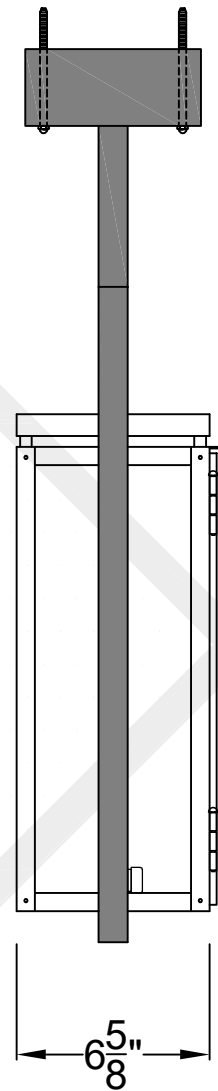

FRISCO MINI CEILING MOUNT FULL YOKE

Shortest Height 21 $\frac{3}{4}$ "

Front View

Side View

Ceiling Mount

**St. James
LIGHTING**

SCALE: N.T.S.	DRAFT: Y. McCullough
FILE: FRIMINI	APP'D: J. Ragan
JOB: X	DATE: 11/20/23

Lights are handcrafted.
Dimensions may vary by 1/4"

Mini not Available in Gas
UL Certified
Candelabra- Max 60 Watt Bulb
Edison- Max 660 Watt Bulb

FRISCO SMALL CEILING MOUNT FULL YOKE

Shortest Height 29 ³/₄"

Front View

Side View

Ceiling Mount

St. James
LIGHTING

SCALE: N.T.S.	DRAFT: Y. McCullough
FILE: FRIS	APP'D: J. Ragan
JOB: X	DATE: 11/20/23

Lights are handcrafted.
Dimensions may vary by 1/4"

B.T.U. Rating
Natural Gas: 2730 B.T.U.
Propane: 2080 B.T.U.

FRISCO MEDIUM CEILING MOUNT FULL YOKE

Shortest Height $32\frac{7}{8}"$

Front View

Side View

Ceiling Mount

**St. James
LIGHTING**

SCALE: N.T.S.	DRAFT: Y. McCullough
FILE: FRIM	APP'D: J. Ragan
JOB: X	DATE: 11/20/23