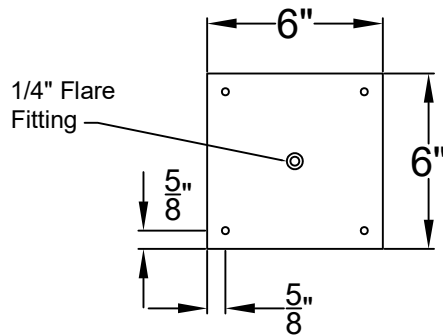

FRISCO MINI CEILING MOUNT FULL YOKE

Shortest Height 21 $\frac{3}{4}$ "

Front View

Side View

Ceiling Mount

**St. James
LIGHTING**

SCALE: N.T.S.	DRAFT: Y. McCullough
FILE: FRIMINI	APP'D: J. Ragan
JOB: X	DATE: 11/20/23

Lights are handcrafted.
Dimensions may vary by 1/4"

Mini not Available in Gas
UL Certified
Candelabra- Max 60 Watt Bulb
Edison- Max 660 Watt Bulb

FRISCO SMALL CEILING MOUNT FULL YOKE

Shortest Height 29 ³/₄"

Front View

Side View

Ceiling Mount

St. James
LIGHTING

SCALE: N.T.S.	DRAFT: Y. McCullough
FILE: FRIS	APP'D: J. Ragan
JOB: X	DATE: 11/20/23

Lights are handcrafted.
Dimensions may vary by 1/4"

B.T.U. Rating
Natural Gas: 2730 B.T.U.
Propane: 2080 B.T.U.