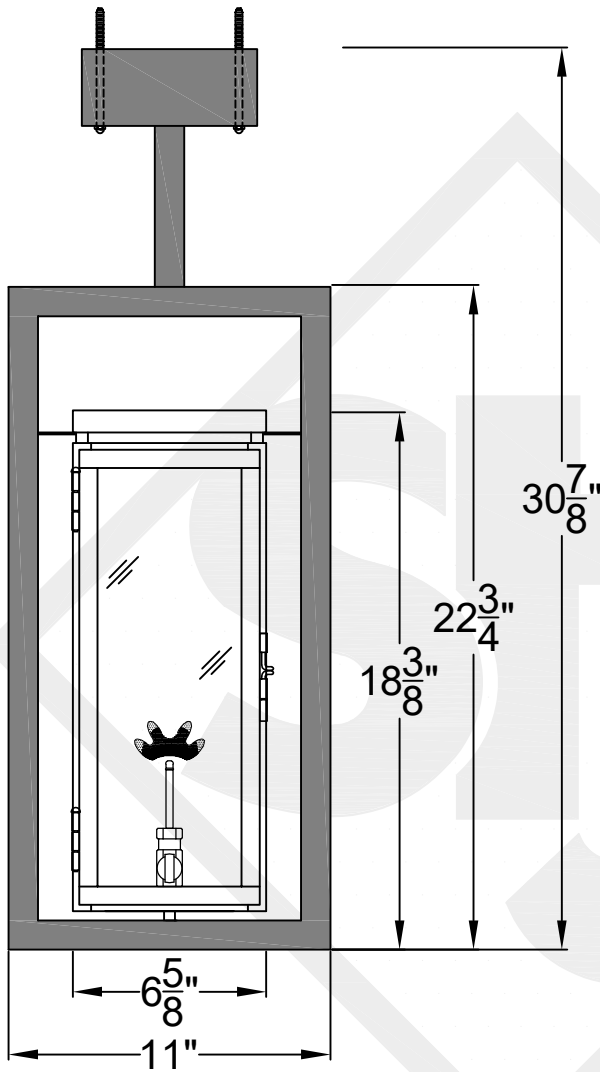

FRISCO MINI CEILING MOUNT FULL YOKE

Shortest Height 21 $\frac{3}{4}$ "

Front View

Side View

Ceiling Mount

**St. James
LIGHTING**

SCALE: N.T.S.	DRAFT: Y. McCullough
FILE: FRIMINI	APP'D: J. Ragan
JOB: X	DATE: 11/20/23

Lights are handcrafted.
Dimensions may vary by 1/4"

Mini not Available in Gas
UL Certified
Candelabra- Max 60 Watt Bulb
Edison- Max 660 Watt Bulb

FRISCO SMALL CEILING MOUNT FULL YOKE

Shortest Height 29 ³/₄"

Front View

Side View

Ceiling Mount

St. James
LIGHTING

SCALE: N.T.S.	DRAFT: Y. McCullough
FILE: FRIS	APP'D: J. Ragan
JOB: X	DATE: 11/20/23

Lights are handcrafted.
Dimensions may vary by 1/4"

B.T.U. Rating
Natural Gas: 2730 B.T.U.
Propane: 2080 B.T.U.

FRISCO MEDIUM CEILING MOUNT FULL YOKE

Shortest Height $32\frac{7}{8}"$

Front View

Side View

Ceiling Mount

**St. James
LIGHTING**

SCALE: N.T.S.	DRAFT: Y. McCullough
FILE: FRIM	APP'D: J. Ragan
JOB: X	DATE: 11/20/23