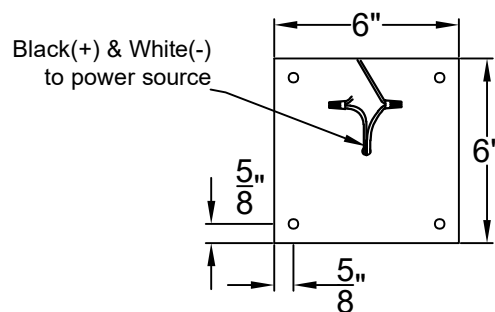

FRISCO MINI CEILING MOUNT FULL YOKE

Shortest Height 21 $\frac{3}{4}$ "

Front View

Side View

Ceiling Mount

**St. James
LIGHTING**

SCALE: N.T.S.	DRAFT: Y. McCullough
FILE: FRIMINI	APP'D: J. Ragan
JOB: X	DATE: 11/20/23

Lights are handcrafted.
Dimensions may vary by 1/4"

Mini not Available in Gas
UL Certified
Candelabra- Max 60 Watt Bulb
Edison- Max 660 Watt Bulb

FRISCO SMALL CEILING MOUNT FULL YOKE

Shortest Height 29 ³/₄"

Front View

Side View

Ceiling Mount

St. James
LIGHTING

SCALE: N.T.S.	DRAFT: Y. McCullough
FILE: FRIS	APP'D: J. Ragan
JOB: X	DATE: 11/20/23

Lights are handcrafted.
Dimensions may vary by 1/4"

B.T.U. Rating
Natural Gas: 2730 B.T.U.
Propane: 2080 B.T.U.