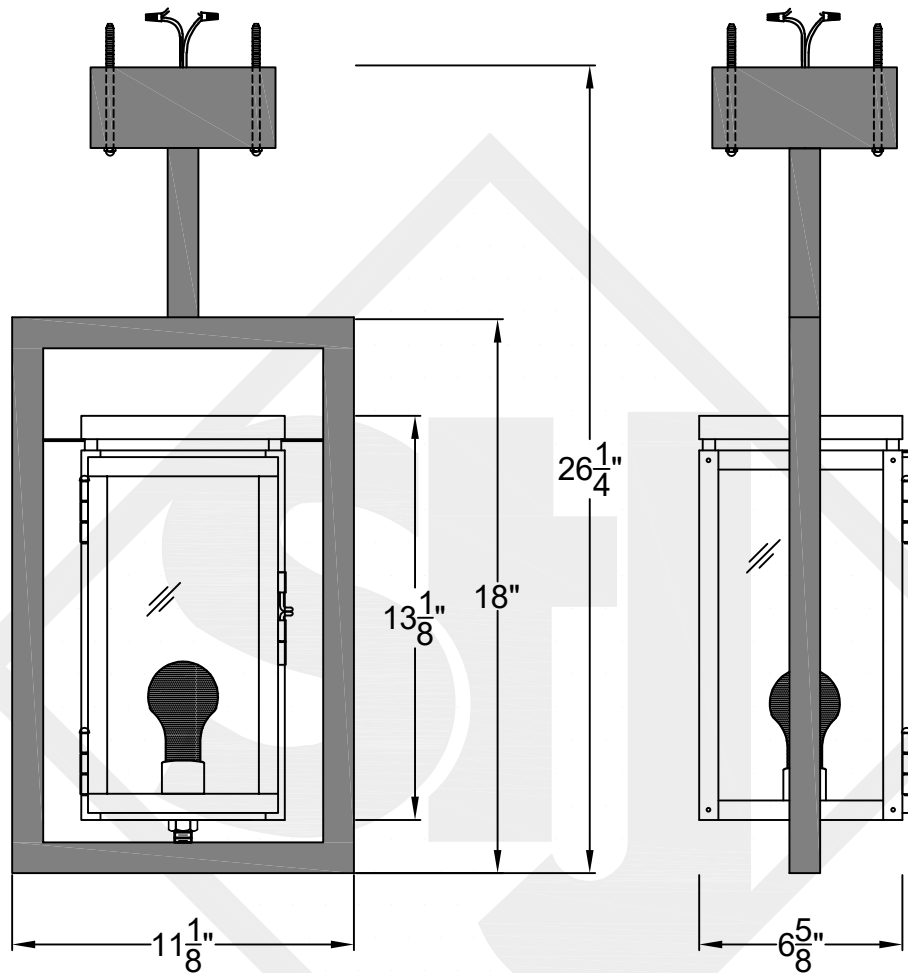

FRISCO MINI CEILING MOUNT FULL YOKE

Shortest Height 21 $\frac{3}{4}$ "

Front View

Side View

Ceiling Mount

**St. James
LIGHTING**

SCALE: N.T.S.	DRAFT: Y. McCullough
FILE: FRIMINI	APP'D: J. Ragan
JOB: X	DATE: 11/20/23

Lights are handcrafted.
Dimensions may vary by 1/4"

Mini not Available in Gas
UL Certified
Candelabra- Max 60 Watt Bulb
Edison- Max 660 Watt Bulb

FRISCO SMALL CEILING MOUNT FULL YOKE

Shortest Height 29 ³/₄"

Front View

Side View

Ceiling Mount

St. James
LIGHTING

SCALE: N.T.S.	DRAFT: Y. McCullough
FILE: FRIS	APP'D: J. Ragan
JOB: X	DATE: 11/20/23

Lights are handcrafted.
Dimensions may vary by 1/4"

B.T.U. Rating
Natural Gas: 2730 B.T.U.
Propane: 2080 B.T.U.

FRISCO MEDIUM CEILING MOUNT FULL YOKE

Shortest Height $32\frac{7}{8}"$

Front View

Side View

Ceiling Mount

**St. James
LIGHTING**

SCALE: N.T.S.	DRAFT: Y. McCullough
FILE: FRIM	APP'D: J. Ragan
JOB: X	DATE: 11/20/23