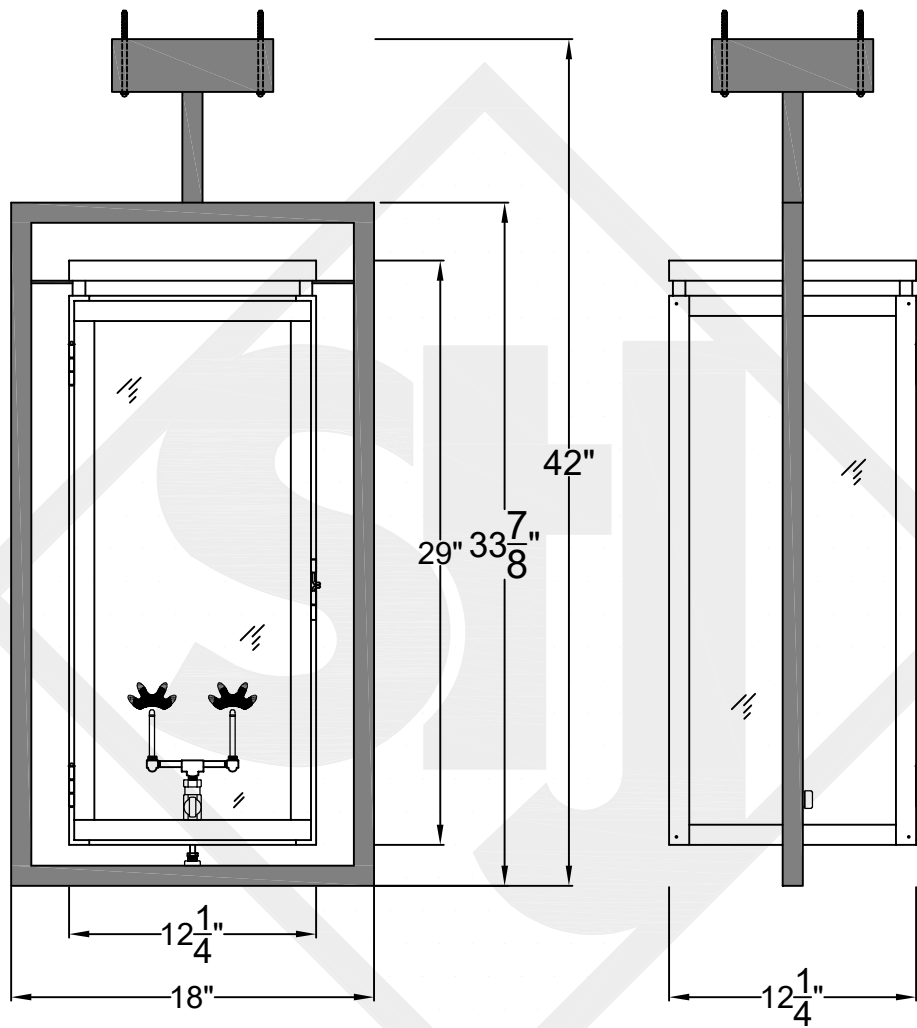

St. James
LIGHTING

SCALE: N.T.S.	DRAFT: Y. McCullough
FILE: FRIL	APP'D: J. Ragan
JOB: X	DATE: 11/20/23

Lights are handcrafted.
Dimensions may vary by 1/4"

B.T.U. Rating
Natural Gas: 2730 B.T.U.
Propane: 2080 B.T.U.

FRISCO GRANDE CEILING MOUNT FULL YOKE

Shortest Height 38 1/2"

Front View

Side View

Ceiling Mount

**St. James
LIGHTING**

SCALE: N.T.S.	DRAFT: Y. McCullough
FILE: FRIG	APP'D: J. Ragan
JOB: X	DATE: 2/9/24

Lights are handcrafted.
Dimensions may vary by 1/4"