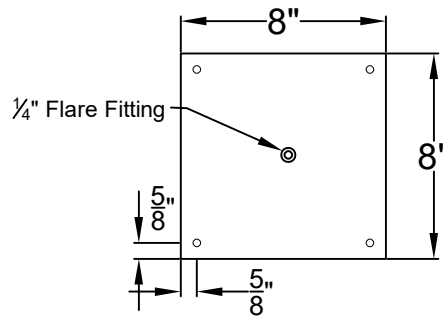

Front View

Side View

Ceiling Mount

St. James
LIGHTING

SCALE: N.T.S.	DRAFT: Y. McCullough
FILE: FRIS	APP'D: J. Ragan
JOB: X	DATE: 11/20/23

Lights are handcrafted.
Dimensions may vary by 1/4"

B.T.U. Rating
Natural Gas: 2730 B.T.U.
Propane: 2080 B.T.U.

FRISCO MEDIUM CEILING MOUNT FULL YOKE

Shortest Height $32\frac{7}{8}"$

Front View

Side View

Ceiling Mount

**St. James
LIGHTING**

SCALE: N.T.S.	DRAFT: Y. McCullough
FILE: FRIM	APP'D: J. Ragan
JOB: X	DATE: 11/20/23