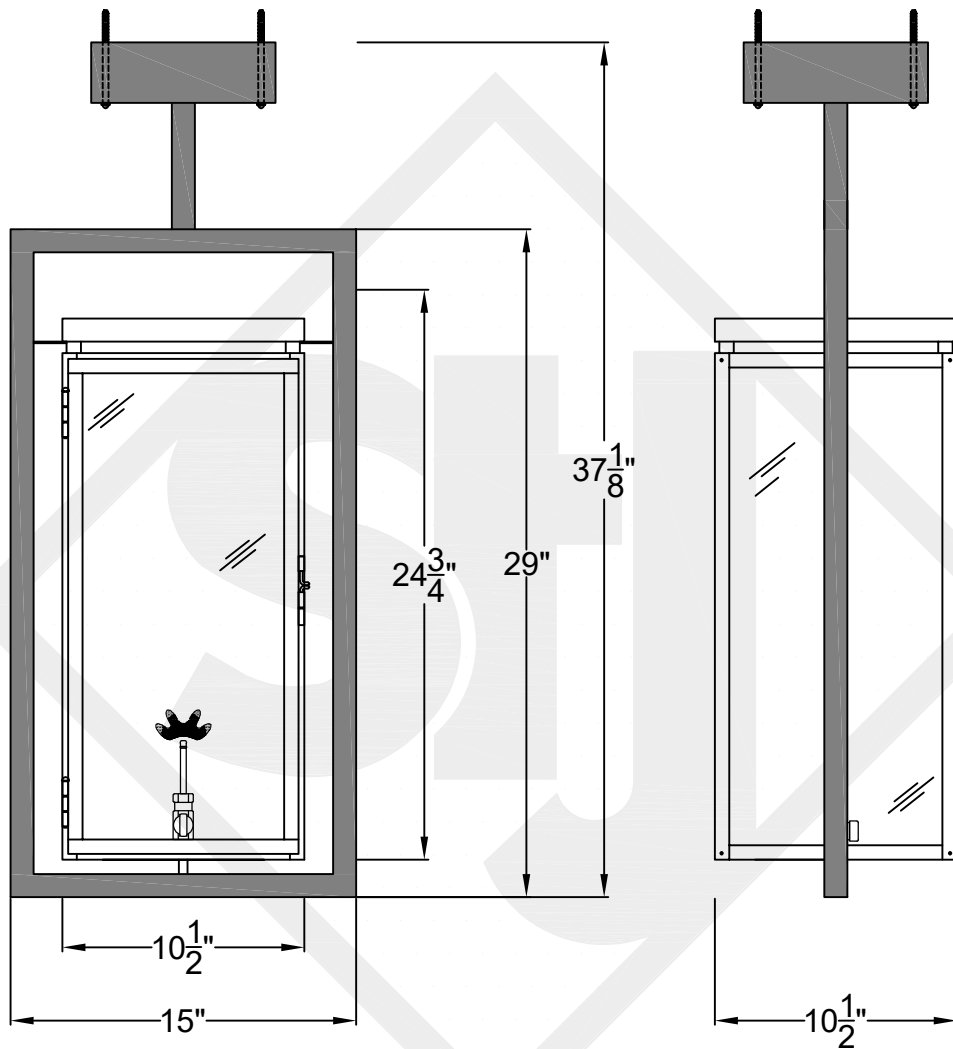

Lights are handcrafted.
Dimensions may vary by 1/4"

Mini not Available in Gas
UL Certified
Candelabra- Max 60 Watt Bulb
Edison- Max 660 Watt Bulb

FRISCO SMALL CEILING MOUNT FULL YOKE

Shortest Height 29 ³/₄"

FRISCO MEDIUM CEILING MOUNT FULL YOKE

Shortest Height $32\frac{7}{8}"$

Front View

Side View

Ceiling Mount

**St. James
LIGHTING**

SCALE: N.T.S.	DRAFT: Y. McCullough
FILE: FRIM	APP'D: J. Ragan
JOB: X	DATE: 11/20/23

Lights are handcrafted.
Dimensions may vary by 1/4"

B.T.U. Rating
Natural Gas: 2730 B.T.U.
Propane: 2080 B.T.U.

FRISCO LARGE CEILING MOUNT FULL YOKE

Shortest Height 35 $\frac{3}{4}$ "

Front View

Side View

Ceiling Mount

FRISCO GRANDE CEILING MOUNT FULL YOKE

Shortest Height 38 1/2"

Front View

Side View

Ceiling Mount

**St. James
LIGHTING**

SCALE: N.T.S.	DRAFT: Y. McCullough
FILE: FRIG	APP'D: J. Ragan
JOB: X	DATE: 2/9/24

Lights are handcrafted.
Dimensions may vary by 1/4"