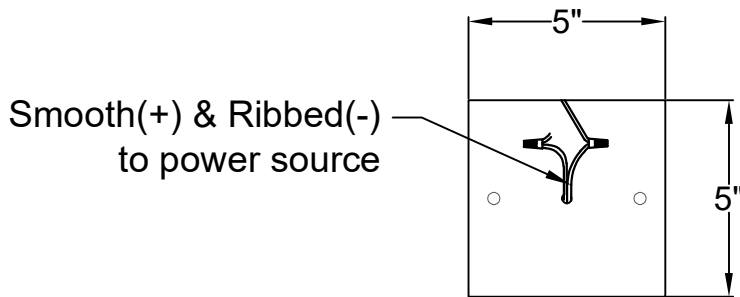

STRUCTURE MEDIUM

Triple Candelabra
Comes standard w/
6' of chain

Front View

Ceiling Mount

St. James
LIGHTING

SCALE: N.T.S.	DRAFT: Y. McCullough
FILE: STRM	APP'D: J. Ragan
JOB: X	DATE: 1/2/24

Lights are handcrafted.
Dimensions may vary by 1/4"