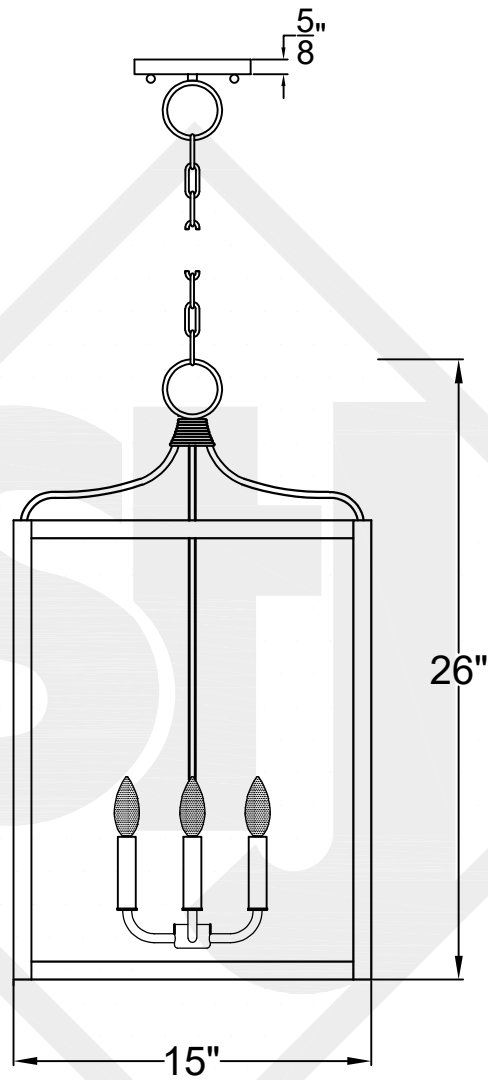

STRUCTURE MEDIUM

Triple Candelabra
Comes standard w/
6' of chain

Front View

Ceiling Mount

St. James
LIGHTING

SCALE: N.T.S.	DRAFT: Y. McCullough
FILE: STRM	APP'D: J. Ragan
JOB: X	DATE: 1/2/24

Lights are handcrafted.
Dimensions may vary by 1/4"

UL Certified
Candelabra- Max 60 Watt Bulb
Edison- Max 660 Watt Bulb