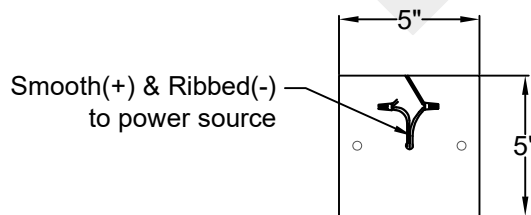

OLD SALT RUN LARGE

Triple Candelabra
Comes standard w/ 6'
of chain

Front View

Ceiling Mount

St. James
LIGHTING

SCALE: N.T.S.	DRAFT: Y. McCullough
FILE: OLDL	APP'D: J. Ragan
JOB: X	DATE: 12/19/23

Lights are handcrafted.
Dimensions may vary by 1/4"