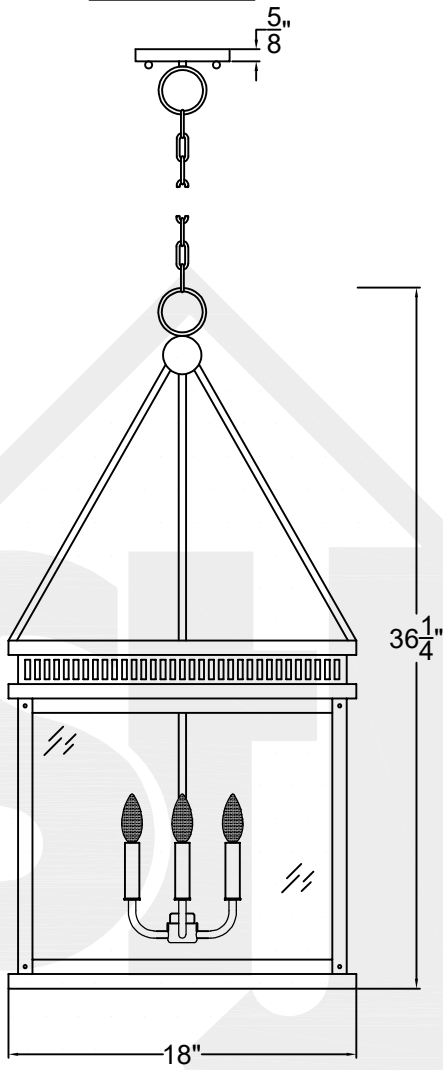

OLD SALT RUN LARGE

Triple Candelabra
Comes standard w/ 6'
of chain

Front View

Ceiling Mount

St. James
LIGHTING

SCALE: N.T.S.	DRAFT: Y. McCullough
FILE: OLDL	APP'D: J. Ragan
JOB: X	DATE: 12/19/23

Lights are handcrafted.
Dimensions may vary by 1/4"

UL Certified
Candelabra- Max 60 Watt Bulb
Edison- Max 660 Watt Bulb