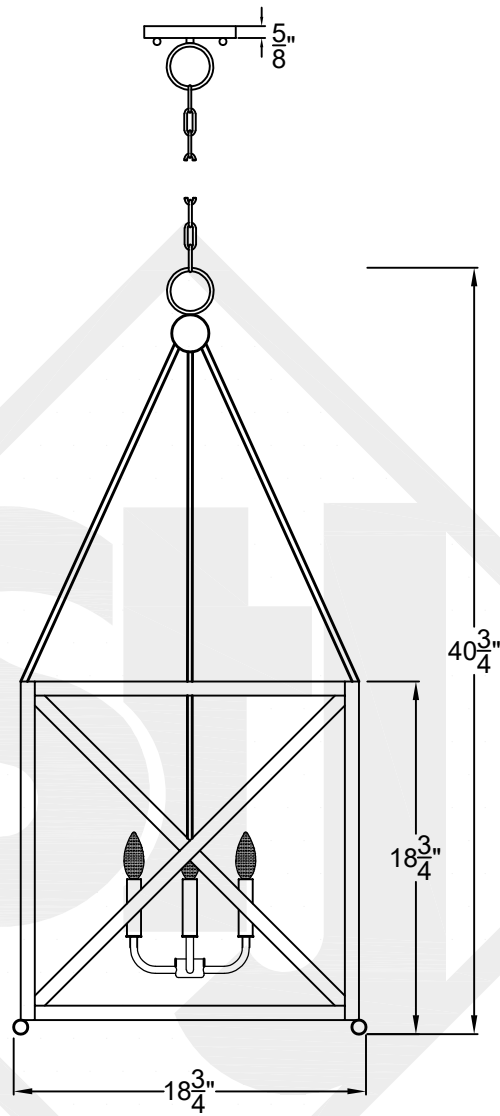

CORTLAND LARGE

Triple Candelabra
Comes standard w/
6' of chain

Front View

Ceiling Mount

St. James
LIGHTING

SCALE: N.T.S.	DRAFT: T. Herring
FILE: CORL	APP'D: J. Ragan
JOB: X	DATE: 4-20-2023

Lights are handcrafted.
Dimensions may vary by 1/4"

UL Certified
Candelabra- Max 60 Watt Bulb
Edison- Max 660 Watt Bulb