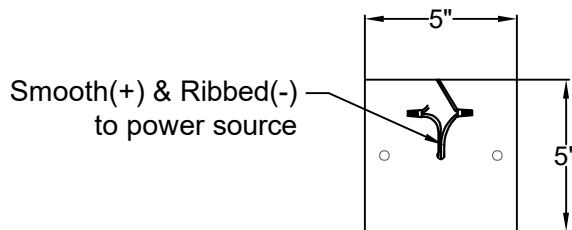

CORTLAND LARGE

Triple Candelabra
Comes standard w/
6' of chain

Front View

Ceiling Mount

St. James
LIGHTING

SCALE: N.T.S.	DRAFT: T. Herring
FILE: CORL	APP'D: J. Ragan
JOB: X	DATE: 4-20-2023

Lights are handcrafted.
Dimensions may vary by 1/4"