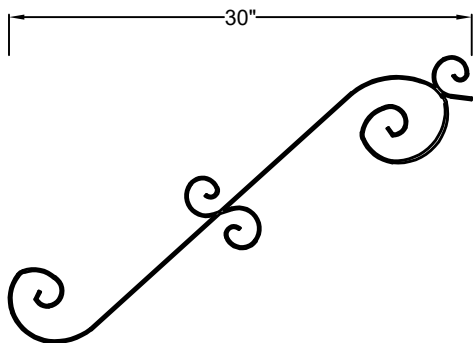

MUSTACHE CURLS

MCS (Small Steel)

CMCS (Small Copper)

MCM (Medium Steel)

CMCM (Medium Copper)

ORM-1 (Steel)

ORM (Ornate-Cast Iron/Steel)

St. James
LIGHTING

SCALE: N.T.S. DRAFT: Y. McCullough

FILE: MustacheCurls APP'D: J. Ragan

JOB: MC DATE: 2/9/24

Lights are handcrafted.
Dimensions may vary by 1/4"

UL Certified
Candelabra- Max 60 Watt Bulb
Edison- Max 660 Watt Bulb