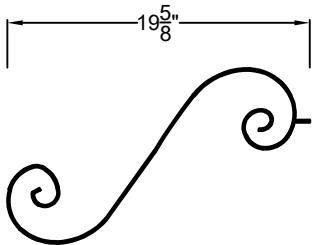

MUSTACHE CURLS

MCS (Small Steel)

CMCS (Small Copper)

MCM (Medium Steel)

CMCM (Medium Copper)

ORM-1 (Steel)

ORM (Ornate-Cast Iron/Steel)

St. James
LIGHTING

SCALE: N.T.S. DRAFT: Y. McCullough

FILE: MustacheCurls APP'D: J. Ragan

JOB: MC DATE: 2/9/24

Lights are handcrafted.
Dimensions may vary by 1/4"

UL Certified
Candelabra- Max 60 Watt Bulb
Edison- Max 660 Watt Bulb