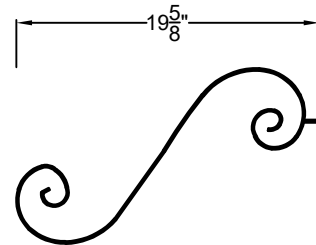

MUSTACHE CURLS

MCS (Small Steel)

CMCS (Small Copper)

MCM (Medium Steel)

CMCM (Medium Copper)

ORM-1 (Steel)

ORM (Ornate-Cast Iron/Steel)

St. James
LIGHTING

SCALE: N.T.S. DRAFT: Y. McCullough

FILE: MustacheCurls APP'D: J. Ragan

JOB: MC DATE: 2/9/24

Lights are handcrafted.
Dimensions may vary by 1/4"

UL Certified
Candelabra- Max 60 Watt Bulb
Edison- Max 660 Watt Bulb