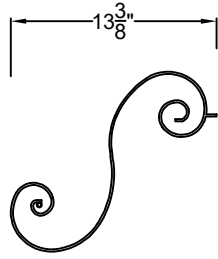

MUSTACHE CURLS

MCS (Small Steel)

CMCS (Small Copper)

MCM (Medium Steel)

CMCM (Medium Copper)

ORM-1 (Steel)

ORM (Ornate-Cast Iron/Steel)

St. James
LIGHTING

SCALE: N.T.S. DRAFT: Y. McCullough

FILE: MustacheCurls APP'D: J. Ragan

JOB: MC DATE: 2/9/24

Lights are handcrafted.
Dimensions may vary by 1/4"

UL Certified
Candelabra- Max 60 Watt Bulb
Edison- Max 660 Watt Bulb