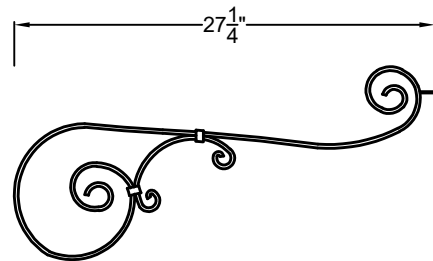

MUSTACHE CURLS

MCS (Small Steel)

CMCS (Small Copper)

MCM (Medium Steel)

CMCM (Medium Copper)

ORM-1 (Steel)

ORM (Ornate-Cast Iron/Steel)

St. James
LIGHTING

SCALE: N.T.S. DRAFT: Y. McCullough

FILE: MustacheCurls APP'D: J. Ragan

JOB: MC DATE: 2/9/24

Lights are handcrafted.
Dimensions may vary by 1/4"

UL Certified
Candelabra- Max 60 Watt Bulb
Edison- Max 660 Watt Bulb