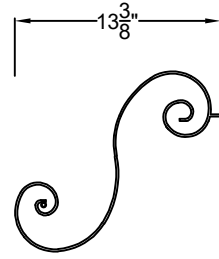

MUSTACHE CURLS

MCS (Small Steel)

CMCS (Small Copper)

MCM (Medium Steel)

CMCM (Medium Copper)

ORM-1 (Steel)

ORM (Ornate-Cast Iron/Steel)

St. James
LIGHTING

SCALE: N.T.S. DRAFT: Y. McCullough

FILE: MustacheCurls APP'D: J. Ragan

JOB: MC DATE: 2/9/24

Lights are handcrafted.
Dimensions may vary by 1/4"

UL Certified
Candelabra- Max 60 Watt Bulb
Edison- Max 660 Watt Bulb