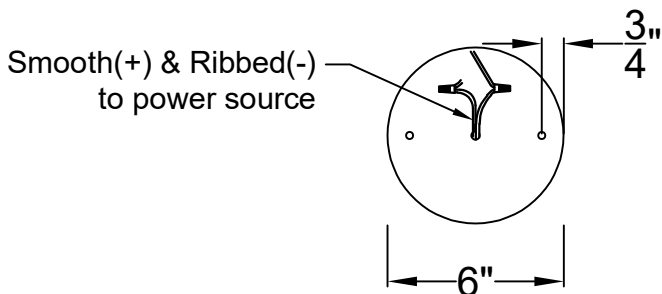

KING ARTHUR MINI

6 Light - Steel Fixture
Comes standard w/ 6'
of chain

Front View

Ceiling Mount

Top View

St. James
LIGHTING

SCALE: N.T.S.	DRAFT: Y. McCullough
FILE: KINMINI	APP'D: J. Ragan
JOB: X	DATE: 12/20/23

Lights are handcrafted.
Dimensions may vary by 1/4"

UL Certified
Candelabra- Max 60 Watt Bulb
Edison- Max 660 Watt Bulb