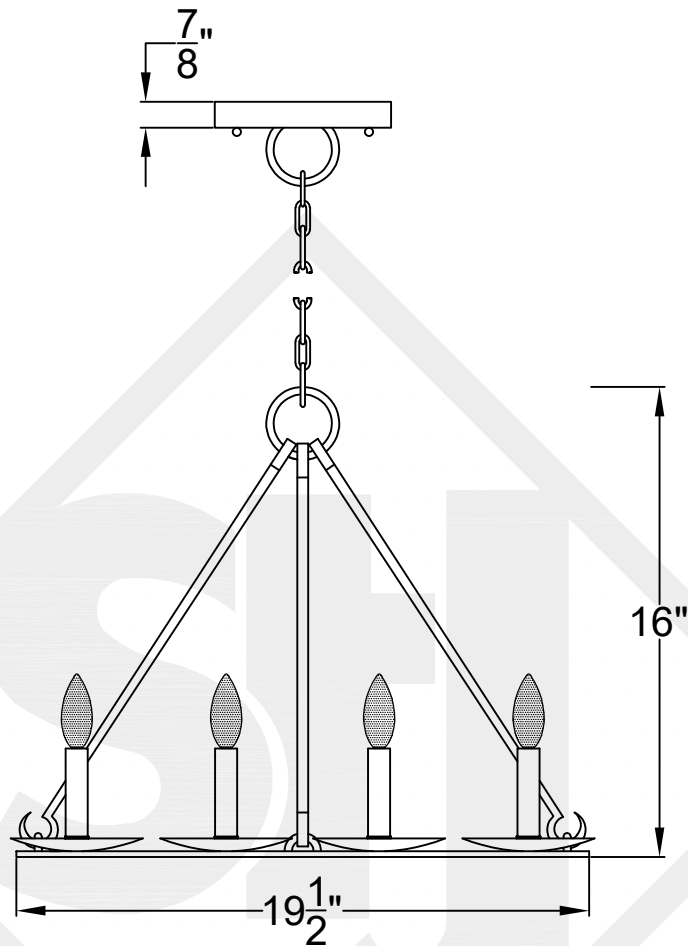

KING ARTHUR MINI

6 Light - Steel Fixture
Comes standard w/ 6'
of chain

Front View

Ceiling Mount

Top View

St. James
LIGHTING

SCALE: N.T.S.	DRAFT: Y. McCullough
FILE: KINMINI	APP'D: J. Ragan
JOB: X	DATE: 12/20/23

Lights are handcrafted.
Dimensions may vary by 1/4"

UL Certified
Candelabra- Max 60 Watt Bulb
Edison- Max 660 Watt Bulb