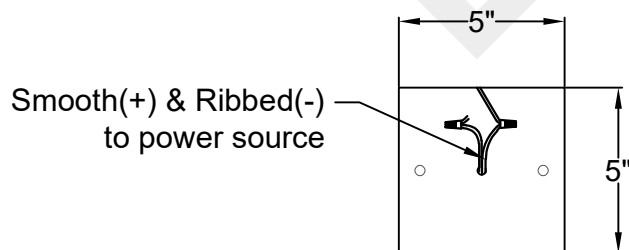

NEEDHAM LARGE

Triple Candelabra
Comes standard w/ 6'
of chain

Front View

Ceiling Mount

St. James
LIGHTING

SCALE: N.T.S.	DRAFT: T. Herring
FILE: NEEL	APP'D: J. Ragan
JOB: X	DATE: 4-24-2023

Lights are handcrafted.
Dimensions may vary by 1/4"