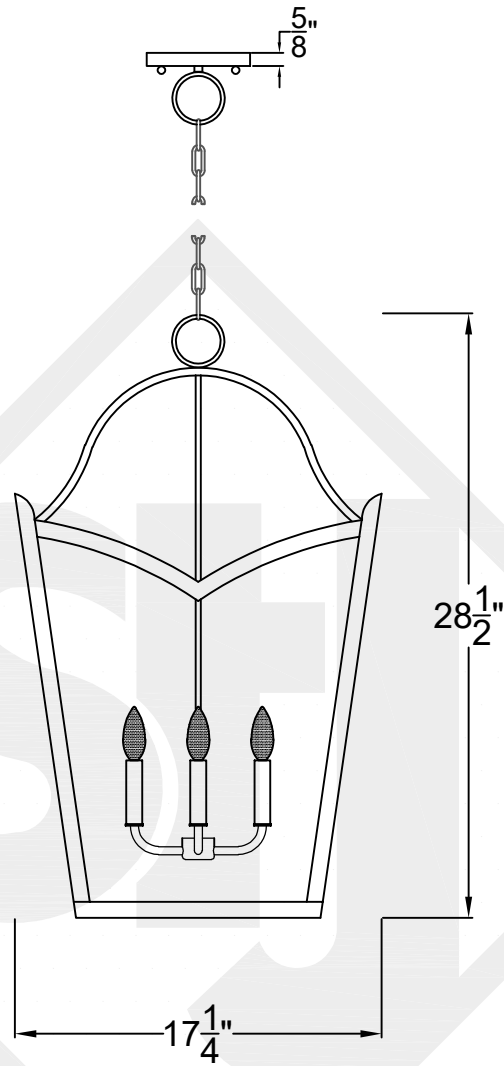

NEEDHAM LARGE

Triple Candelabra
Comes standard w/ 6'
of chain

Front View

Ceiling Mount

St. James
LIGHTING

SCALE: N.T.S.	DRAFT: T. Herring
FILE: NEEL	APP'D: J. Ragan
JOB: X	DATE: 4-24-2023

Lights are handcrafted.
Dimensions may vary by 1/4"

UL Certified
Candelabra- Max 60 Watt Bulb
Edison- Max 660 Watt Bulb