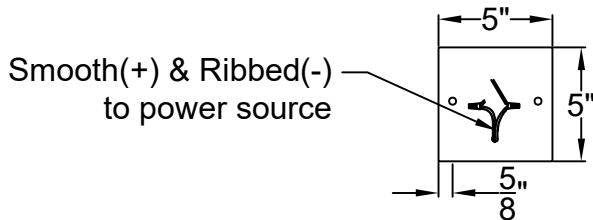

COZUMEL LARGE

Triple Candelabra
Comes standard w/ 6'
of chain

Front View

Ceiling Mount

St. James
LIGHTING

SCALE: N.T.S.	DRAFT: Y. McCullough
FILE: COZG	APP'D: J. Ragan
JOB: X	DATE: 12/19/23

Lights are handcrafted.
Dimensions may vary by 1/4"

UL Certified
Candelabra- Max 60 Watt Bulb
Edison- Max 660 Watt Bulb