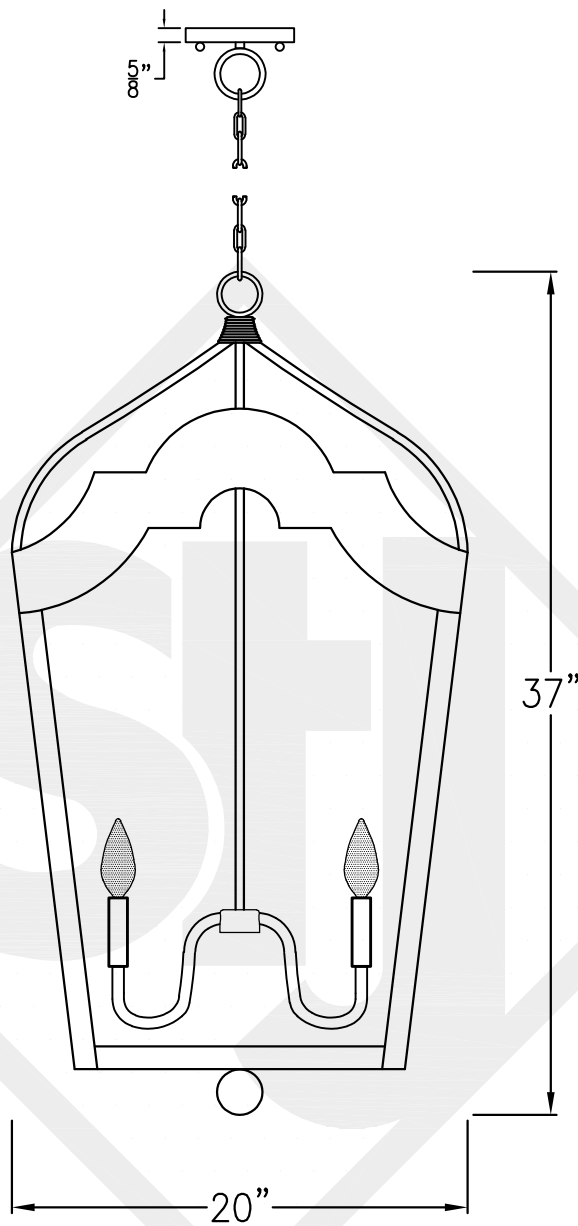

COZUMEL LARGE

Triple Candelabra
Comes standard w/ 6'
of chain

Front View

Ceiling Mount

St. James
LIGHTING

SCALE: N.T.S.	DRAFT: Y. McCullough
FILE: COZG	APP'D: J. Ragan
JOB: X	DATE: 12/19/23

Lights are handcrafted.
Dimensions may vary by 1/4"

UL Certified
Candelabra- Max 60 Watt Bulb
Edison- Max 660 Watt Bulb