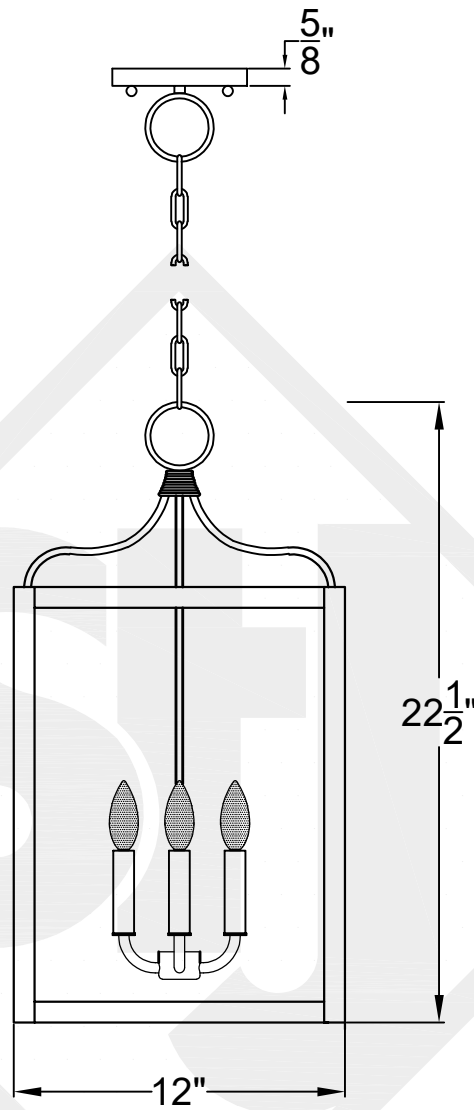

STRUCTURE SMALL

Triple Candelabra
Comes standard w/
6' of chain

Front View

Ceiling Mount

St. James
LIGHTING

SCALE: N.T.S.	DRAFT: Y. McCullough
FILE: STRS	APP'D: J. Ragan
JOB: X	DATE: 1/2/24

Lights are handcrafted.
Dimensions may vary by 1/4"

UL Certified
Candelabra- Max 60 Watt Bulb
Edison- Max 660 Watt Bulb