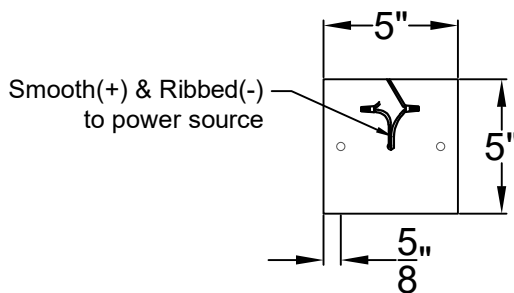

STRUCTURE SMALL

Triple Candelabra
Comes standard w/
6' of chain

Front View

Ceiling Mount

St. James
LIGHTING

SCALE: N.T.S.	DRAFT: Y. McCullough
FILE: STRS	APP'D: J. Ragan
JOB: X	DATE: 1/2/24

Lights are handcrafted.
Dimensions may vary by 1/4"