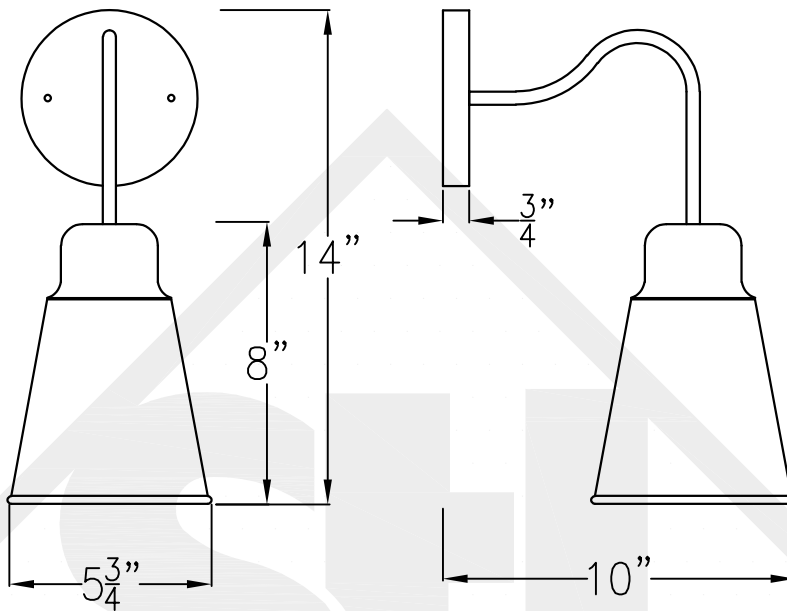

GOOSE NECK LARGE

GOOSE-LS-S-E LARGE SHADE

GOOSE-LS-L-E LARGE SHADE

St. James
LIGHTING

SCALE: N.T.S.	DRAFT: Y. McCullough
FILE: GOOL	APP'D: J. Ragan
JOB: X	DATE: 1/9/24

Lights are handcrafted.
Dimensions may vary by 1/4"

UL Certified
Candelabra- Max 60 Watt Bulb
Edison- Max 660 Watt Bulb