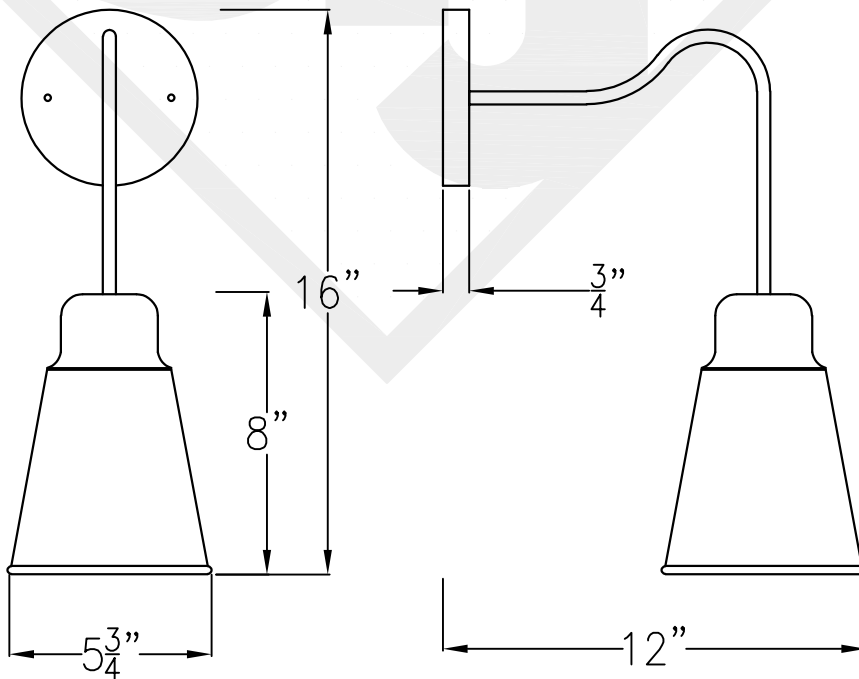

GOOSE NECK LARGE

GOOSE-LS-S-E LARGE SHADE

GOOSE-LS-L-E LARGE SHADE

St. James
LIGHTING

SCALE: N.T.S.	DRAFT: Y. McCullough
FILE: GOOL	APP'D: J. Ragan
JOB: X	DATE: 1/9/24

Lights are handcrafted.
Dimensions may vary by 1/4"

UL Certified
Candelabra- Max 60 Watt Bulb
Edison- Max 660 Watt Bulb