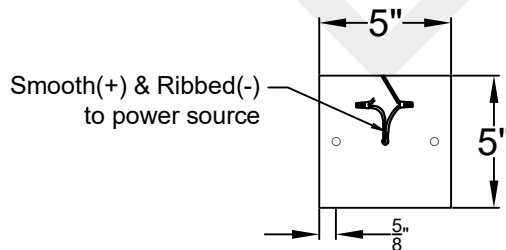

GOTHIC CAGE SMALL

Triple Candelabra
Comes standard w/ 6'
of chain

Front View

Ceiling Mount

St. James
LIGHTING

SCALE: N.T.S.	DRAFT: Y. McCullough
FILE: GOTS	APP'D: J. Ragan
JOB: X	DATE: 1/2/24

Lights are handcrafted.
Dimensions may vary by 1/4"