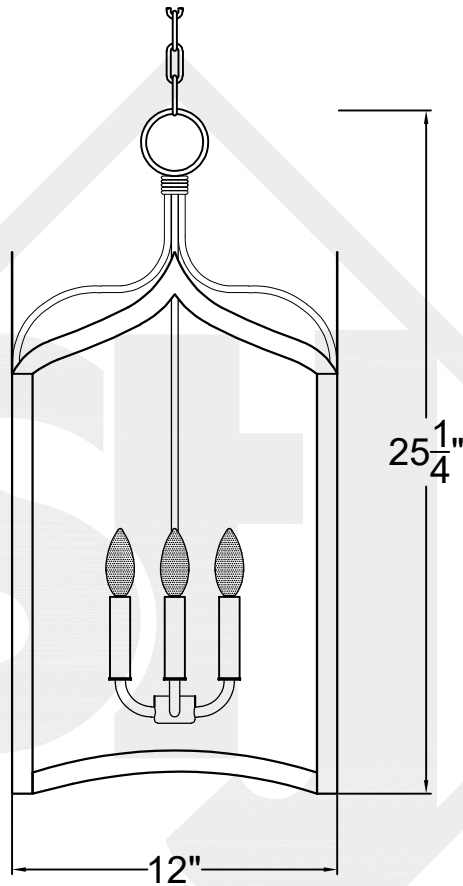

GOTHIC CAGE SMALL

Triple Candelabra
Comes standard w/ 6'
of chain

Front View

Ceiling Mount

St. James
LIGHTING

SCALE: N.T.S.	DRAFT: Y. McCullough
FILE: GOTS	APP'D: J. Ragan
JOB: X	DATE: 1/2/24

Lights are handcrafted.
Dimensions may vary by 1/4"

UL Certified
Candelabra- Max 60 Watt Bulb
Edison- Max 660 Watt Bulb