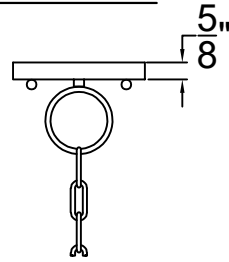

GOTHIC CAGE SMALL

Triple Candelabra
Comes standard w/ 6'
of chain

Front View

Ceiling Mount

St. James
LIGHTING

SCALE: N.T.S.	DRAFT: Y. McCullough
FILE: GOTS	APP'D: J. Ragan
JOB: X	DATE: 1/2/24

Lights are handcrafted.
Dimensions may vary by 1/4"