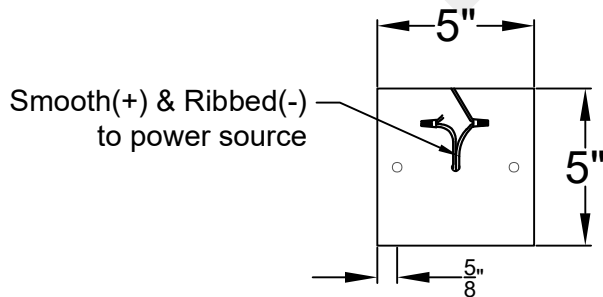

# OLD SALT RUN MINI

Triple Candelabra  
Comes standard w/ 6'  
of chain

Front View

Ceiling Mount

St. James  
LIGHTING

SCALE: N.T.S.	DRAFT: Y. McCullough
FILE: OLDMINI	APP'D: J. Ragan
JOB: X	DATE: 12/19/23

Lights are handcrafted.  
Dimensions may vary by 1/4"