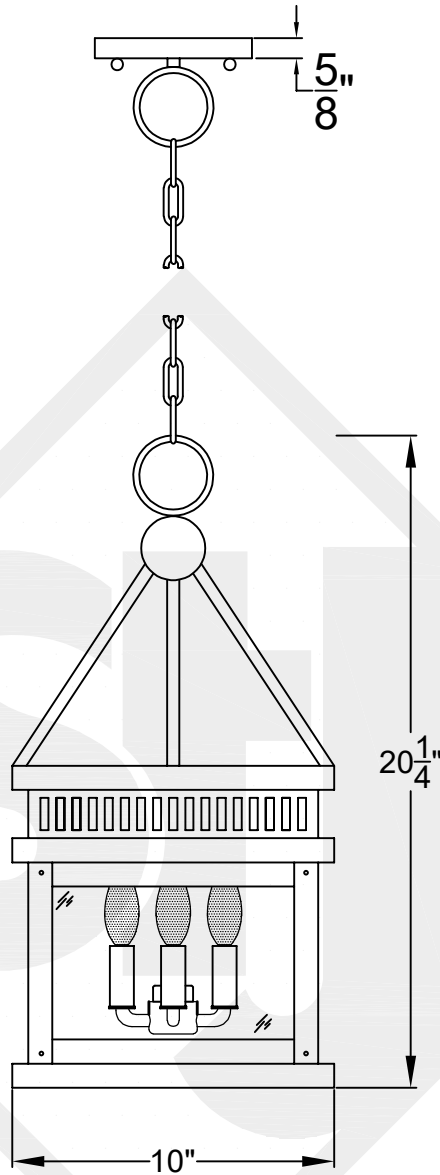

# OLD SALT RUN MINI

Triple Candelabra  
Comes standard w/ 6'  
of chain

Front View

Ceiling Mount

St. James  
LIGHTING

SCALE: N.T.S.	DRAFT: Y. McCullough
FILE: OLDMINI	APP'D: J. Ragan
JOB: X	DATE: 12/19/23

Lights are handcrafted.  
Dimensions may vary by 1/4"

UL Certified  
Candelabra- Max 60 Watt Bulb  
Edison- Max 660 Watt Bulb