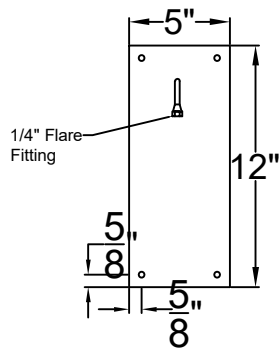

# FRISCO LARGE WALL MOUNT HALF YOKE

Shortest Height  $34\frac{1}{8}"$

Front View

Side View

Backplate

St. James  
LIGHTING

SCALE: N.T.S.	DRAFT: Y. McCullough
FILE: FRIL	APP'D: J. Ragan
JOB: X	DATE: 11/20/23

Lights are handcrafted.  
Dimensions may vary by 1/4"

# FRISCO GRANDE WALL MOUNT HALF YOKE

Shortest Height 40  $\frac{3}{4}$ "

Front View

Side View

Backplate

**St. James  
LIGHTING**

SCALE: N.T.S.	DRAFT: Y. McCullough
FILE: FRIG	APP'D: J. Ragan
JOB: X	DATE: 2/9/24