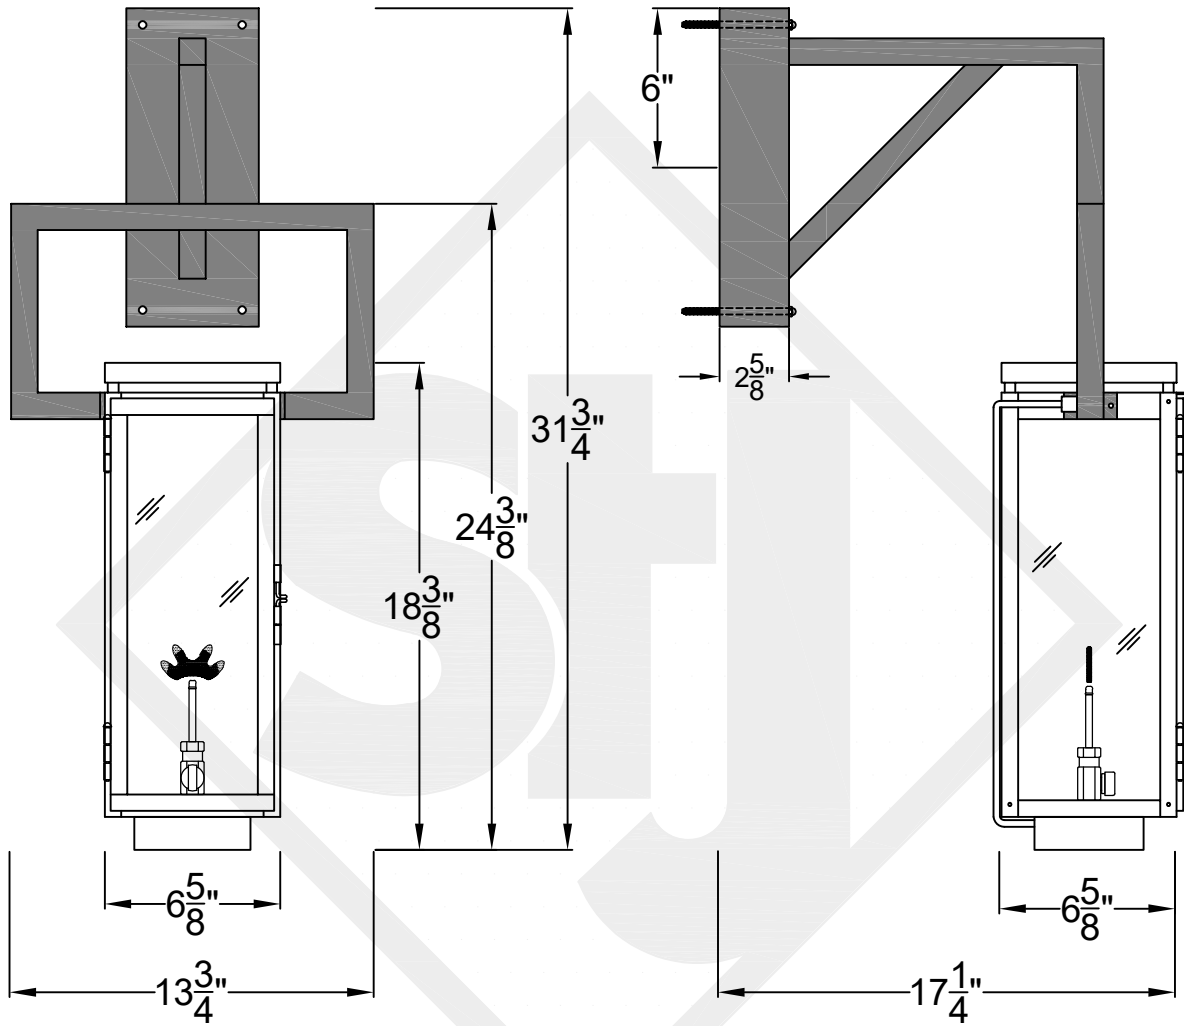

# FRISCO MINI WALL MOUNT HALF YOKE

Shortest Height 24 <sup>7</sup>/<sub>8</sub>"

Front View

Side View

Backplate

St. James  
LIGHTING

SCALE: N.T.S.	DRAFT: Y. McCullough
FILE: FRIMINI	APP'D: J. Ragan
JOB: X	DATE: 11/20/23

Lights are handcrafted.  
Dimensions may vary by 1/4"

Mini not Available in Gas  
UL Certified  
Candelabra- Max 60 Watt Bulb  
Edison- Max 660 Watt Bulb

# FRISCO SMALL WALL MOUNT HALF YOKE

Shortest Height  $29\frac{5}{8}"$

Front View

Side View

Backplate

St. James  
LIGHTING

SCALE: N.T.S.	DRAFT: Y. McCullough
FILE: FRIS	APP'D: J. Ragan
JOB: X	DATE: 11/20/23

Lights are handcrafted.  
Dimensions may vary by  $1/4"$

# FRISCO LARGE WALL MOUNT HALF YOKE

Shortest Height  $34\frac{1}{8}"$

Front View

Side View

Backplate

St. James  
LIGHTING

SCALE: N.T.S.	DRAFT: Y. McCullough
FILE: FRIL	APP'D: J. Ragan
JOB: X	DATE: 11/20/23

Lights are handcrafted.  
Dimensions may vary by 1/4"