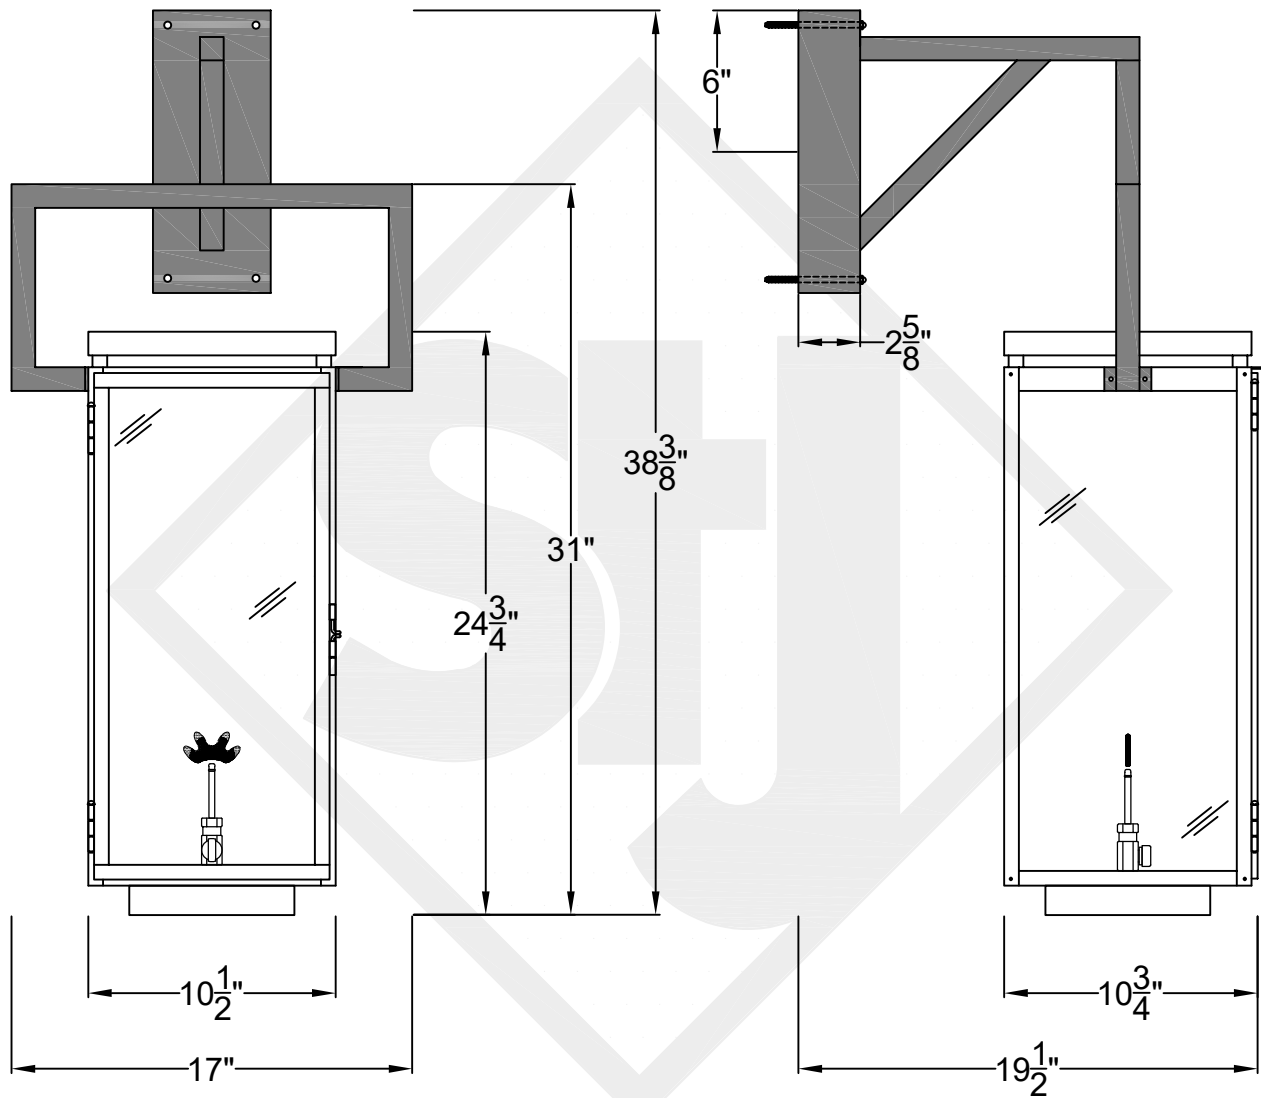

# FRISCO MEDIUM WALL MOUNT HALF YOKE

Shortest Height  $32\frac{5}{8}$ "

Front View

Side View

Backplate

St. James  
LIGHTING

SCALE: N.T.S.	DRAFT: Y. McCullough
FILE: FRIM	APP'D: J. Ragan
JOB: X	DATE: 11/20/23

# FRISCO LARGE WALL MOUNT HALF YOKE

Shortest Height  $34\frac{1}{8}"$

Front View

Side View

Backplate

St. James  
LIGHTING

SCALE: N.T.S.	DRAFT: Y. McCullough
FILE: FRIL	APP'D: J. Ragan
JOB: X	DATE: 11/20/23

Lights are handcrafted.  
Dimensions may vary by 1/4"