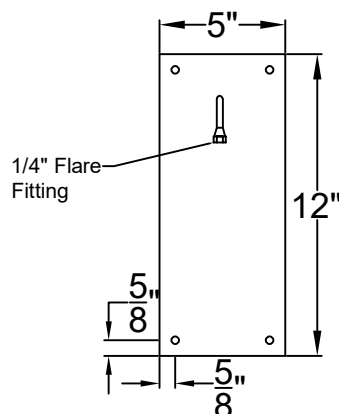

# FRISCO SMALL WALL MOUNT HALF YOKE

Shortest Height  $29\frac{5}{8}"$

Front View

Side View

Backplate

St. James  
LIGHTING

SCALE: N.T.S.	DRAFT: Y. McCullough
FILE: FRIS	APP'D: J. Ragan
JOB: X	DATE: 11/20/23

Lights are handcrafted.  
Dimensions may vary by  $1/4"$

# FRISCO MEDIUM WALL MOUNT HALF YOKE

Shortest Height  $32\frac{5}{8}$ "

Front View

Side View

Backplate

St. James  
LIGHTING

SCALE: N.T.S.	DRAFT: Y. McCullough
FILE: FRIM	APP'D: J. Ragan
JOB: X	DATE: 11/20/23

# FRISCO LARGE WALL MOUNT HALF YOKE

Shortest Height  $34\frac{1}{8}"$

Front View

Side View

Backplate

St. James  
LIGHTING

SCALE: N.T.S.	DRAFT: Y. McCullough
FILE: FRIL	APP'D: J. Ragan
JOB: X	DATE: 11/20/23

Lights are handcrafted.  
Dimensions may vary by 1/4"