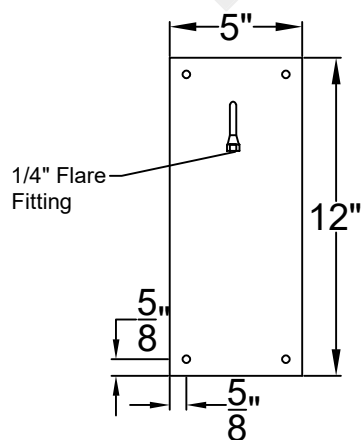

# FRISCO MINI WALL MOUNT HALF YOKE

Shortest Height 24 <sup>7</sup>/<sub>8</sub>"

Front View

Side View

Backplate

St. James  
LIGHTING

SCALE: N.T.S.	DRAFT: Y. McCullough
FILE: FRIMINI	APP'D: J. Ragan
JOB: X	DATE: 11/20/23

Lights are handcrafted.  
Dimensions may vary by 1/4"

Mini not Available in Gas  
UL Certified  
Candelabra- Max 60 Watt Bulb  
Edison- Max 660 Watt Bulb

# FRISCO SMALL WALL MOUNT HALF YOKE

Shortest Height  $29\frac{5}{8}"$

Front View

Side View

Backplate

St. James  
LIGHTING

SCALE: N.T.S.	DRAFT: Y. McCullough
FILE: FRIS	APP'D: J. Ragan
JOB: X	DATE: 11/20/23

Lights are handcrafted.  
Dimensions may vary by  $1/4"$

# FRISCO LARGE WALL MOUNT HALF YOKE

Shortest Height  $34\frac{1}{8}"$

Front View

Side View

Backplate

St. James  
LIGHTING

SCALE: N.T.S.	DRAFT: Y. McCullough
FILE: FRIL	APP'D: J. Ragan
JOB: X	DATE: 11/20/23

Lights are handcrafted.  
Dimensions may vary by 1/4"