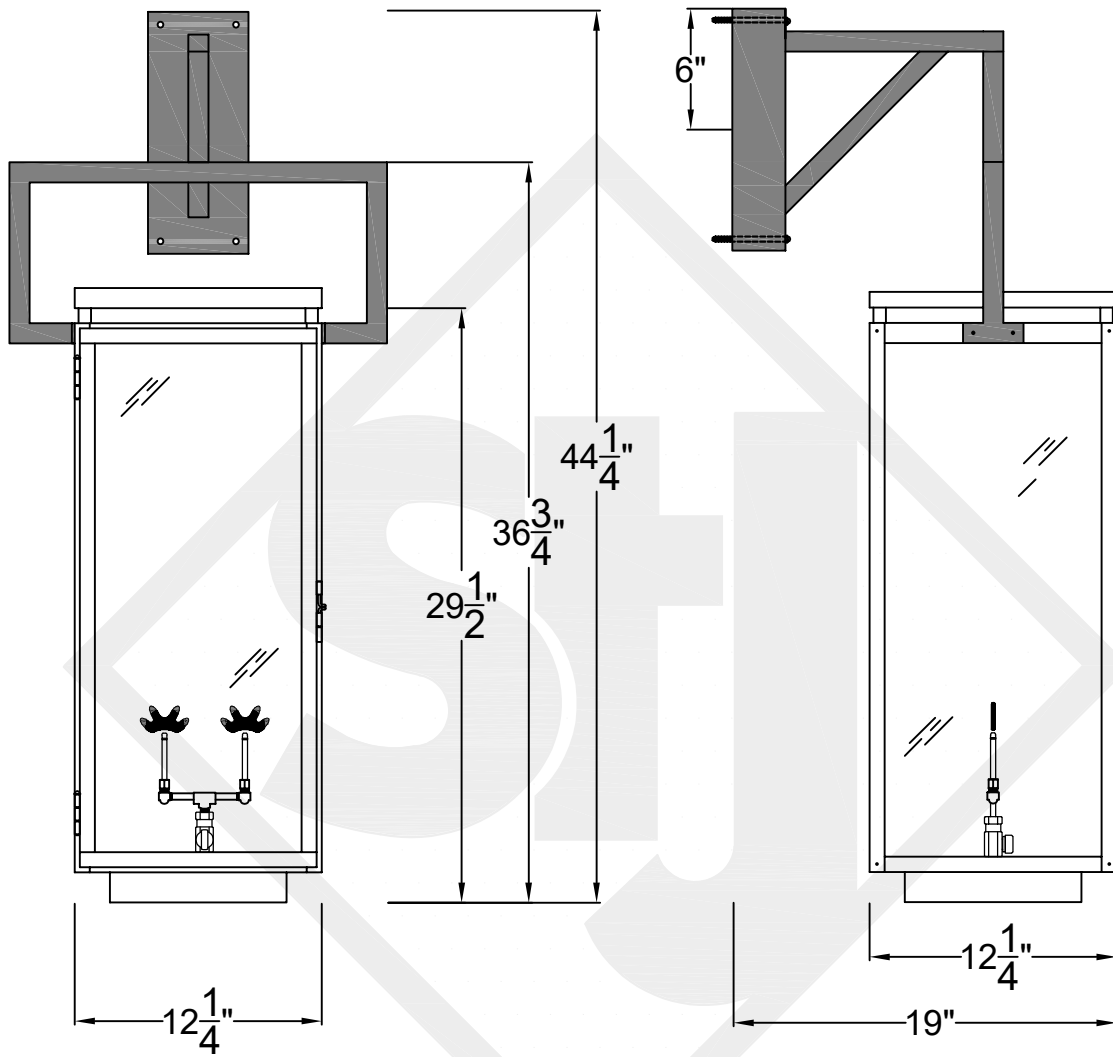

FRISCO GRANDE WALL MOUNT HALF YOKE

Shortest Height 40 $\frac{3}{4}$ "

Front View

Side View