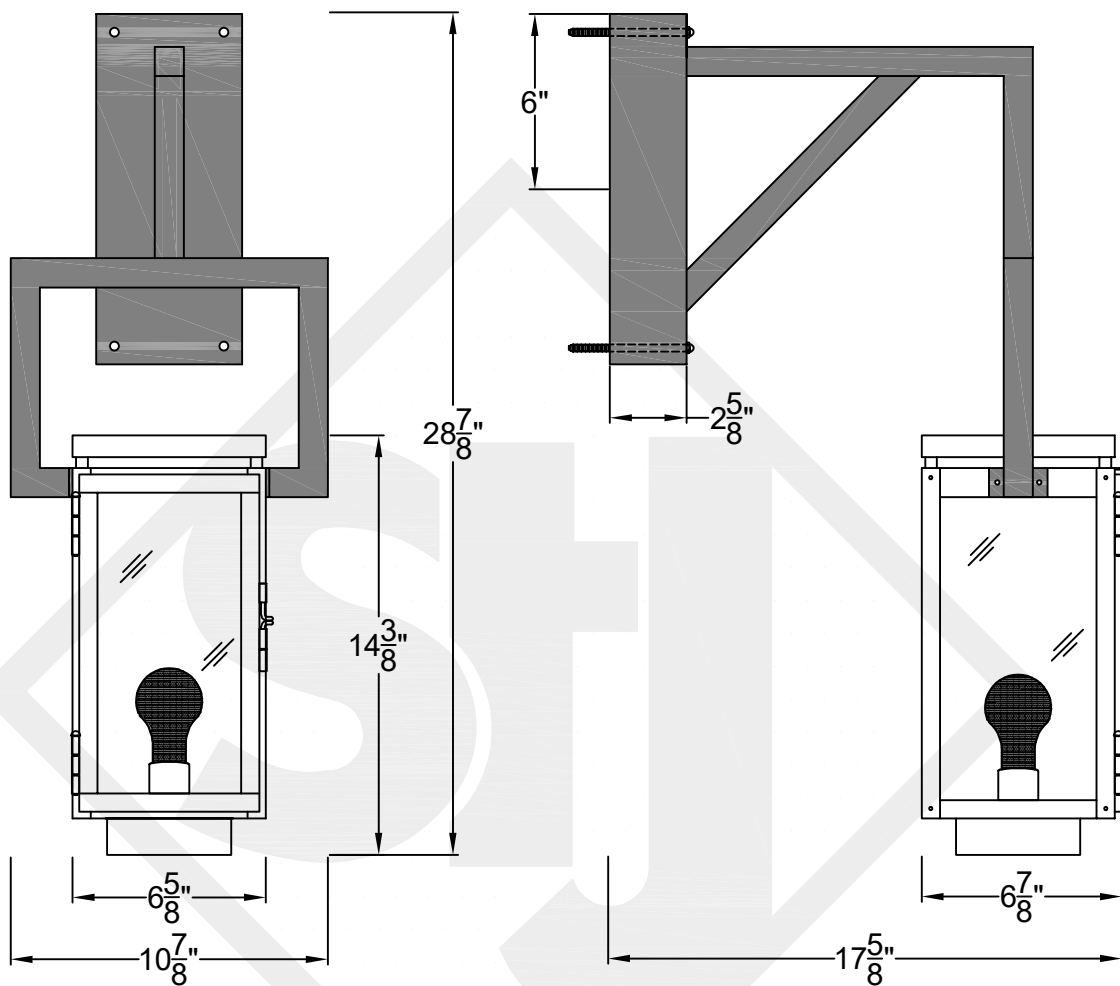

# FRISCO MINI WALL MOUNT HALF YOKE

Shortest Height 24 <sup>7</sup>/<sub>8</sub>"

Front View

Side View

Backplate

St. James  
LIGHTING

SCALE: N.T.S.	DRAFT: Y. McCullough
FILE: FRIMINI	APP'D: J. Ragan
JOB: X	DATE: 11/20/23

Lights are handcrafted.  
Dimensions may vary by 1/4"

Mini not Available in Gas  
UL Certified  
Candelabra- Max 60 Watt Bulb  
Edison- Max 660 Watt Bulb

# FRISCO SMALL WALL MOUNT HALF YOKE

Shortest Height  $29\frac{5}{8}"$

Front View

Side View

Backplate

St. James  
LIGHTING

SCALE: N.T.S.	DRAFT: Y. McCullough
FILE: FRIS	APP'D: J. Ragan
JOB: X	DATE: 11/20/23

Lights are handcrafted.  
Dimensions may vary by  $1/4"$