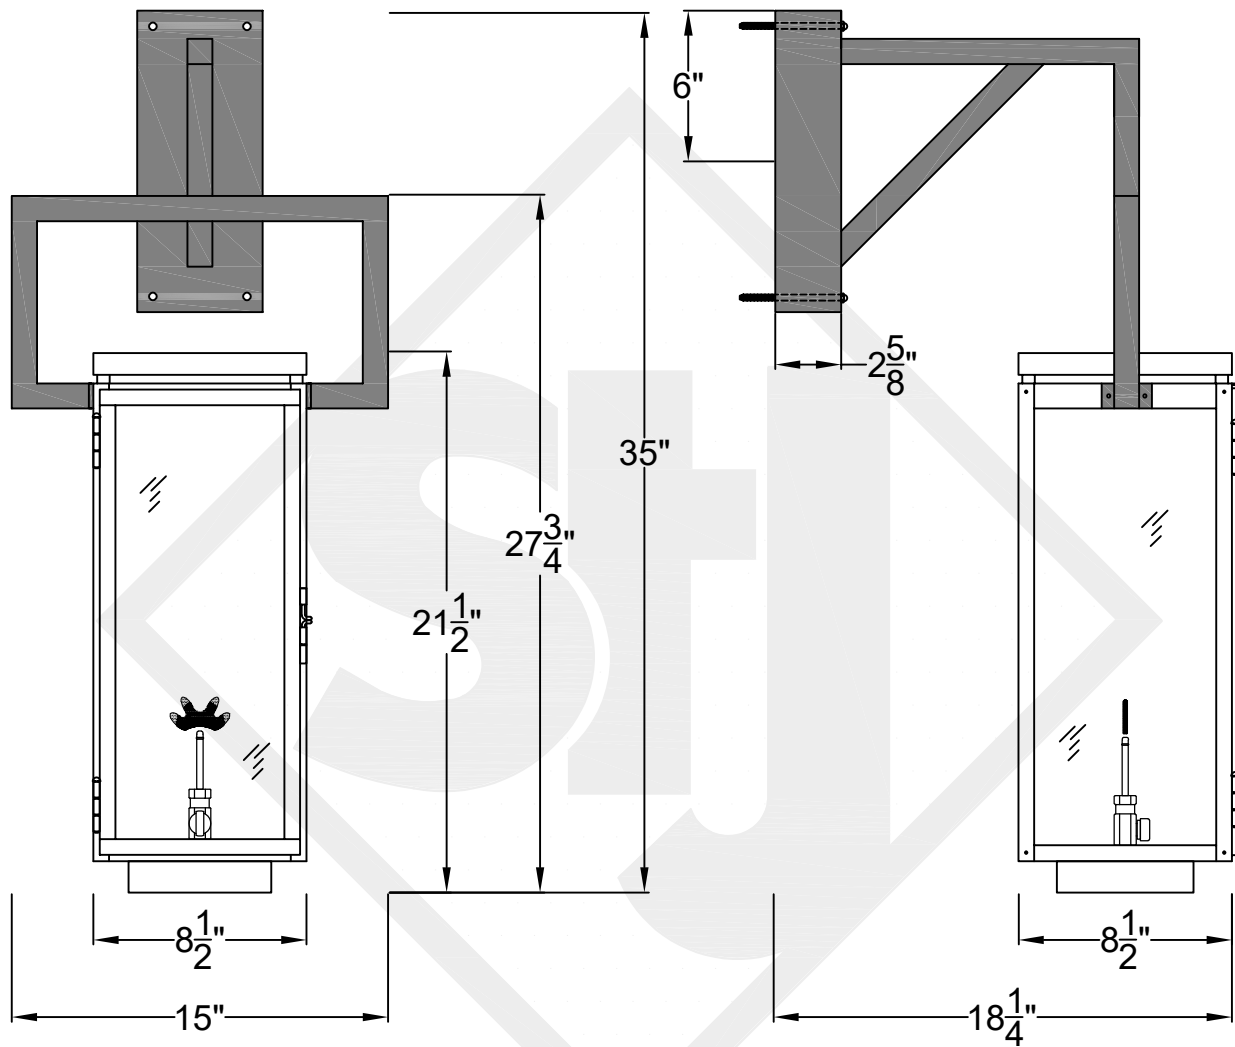

FRISCO MEDIUM WALL MOUNT HALF YOKE

Shortest Height $32\frac{5}{8}$ "

Front View

Side View