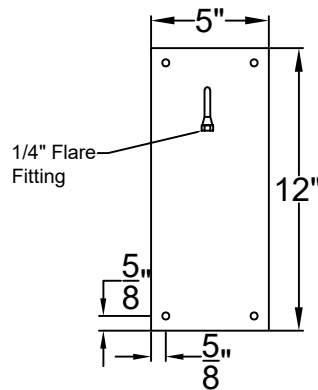

# FRISCO MEDIUM WALL MOUNT HALF YOKE

Shortest Height  $32\frac{5}{8}$ "

Front View

Side View

Backplate

St. James  
LIGHTING

SCALE: N.T.S.	DRAFT: Y. McCullough
FILE: FRIM	APP'D: J. Ragan
JOB: X	DATE: 11/20/23

Lights are handcrafted.  
Dimensions may vary by 1/4"

B.T.U. Rating  
Natural Gas: 2730 B.T.U.  
Propane: 2080 B.T.U.

# FRISCO LARGE WALL MOUNT HALF YOKE

Shortest Height  $34\frac{1}{8}"$

Front View

Side View

Backplate

St. James  
LIGHTING

SCALE: N.T.S.	DRAFT: Y. McCullough
FILE: FRIL	APP'D: J. Ragan
JOB: X	DATE: 11/20/23

Lights are handcrafted.  
Dimensions may vary by 1/4"