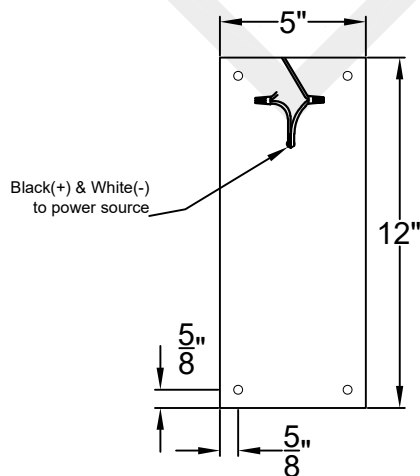

# FRISCO MINI WALL MOUNT HALF YOKE

Shortest Height 24 <sup>7</sup>/<sub>8</sub>"

Front View

Side View

Backplate

St. James  
LIGHTING

SCALE: N.T.S.	DRAFT: Y. McCullough
FILE: FRIMINI	APP'D: J. Ragan
JOB: X	DATE: 11/20/23

Lights are handcrafted.  
Dimensions may vary by 1/4"

Mini not Available in Gas  
UL Certified  
Candelabra- Max 60 Watt Bulb  
Edison- Max 660 Watt Bulb

# FRISCO SMALL WALL MOUNT HALF YOKE

Shortest Height  $29\frac{5}{8}"$

Front View

Side View

Backplate

St. James  
LIGHTING

SCALE: N.T.S.	DRAFT: Y. McCullough
FILE: FRIS	APP'D: J. Ragan
JOB: X	DATE: 11/20/23

Lights are handcrafted.  
Dimensions may vary by  $1/4"$