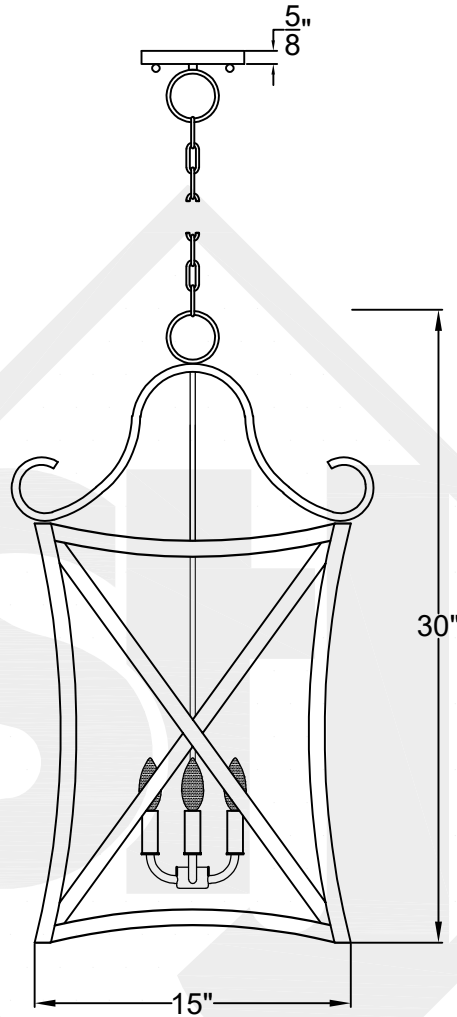

# VERSAILLES MEDIUM

Triple Candelabra  
Comes standard w/ 6'  
of chain

Front View

Ceiling Mount

St. James  
LIGHTING

SCALE: N.T.S.	DRAFT: T. Herring
FILE: VERM	APP'D: J. Ragan
JOB: X	DATE: 4-24-2023

Lights are handcrafted.  
Dimensions may vary by 1/4"

UL Certified  
Candelabra- Max 60 Watt Bulb  
Edison- Max 660 Watt Bulb