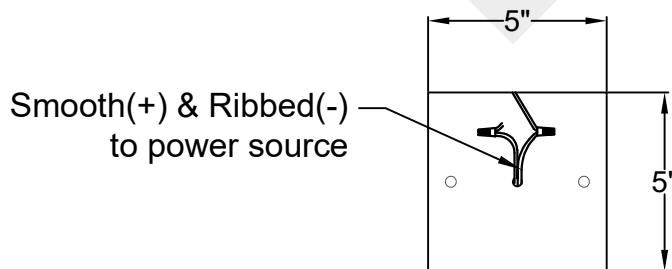

# VERSAILLES MEDIUM

Triple Candelabra  
Comes standard w/ 6'  
of chain

Front View

Ceiling Mount

St. James  
LIGHTING

SCALE: N.T.S.	DRAFT: T. Herring
FILE: VERM	APP'D: J. Ragan
JOB: X	DATE: 4-24-2023

Lights are handcrafted.  
Dimensions may vary by 1/4"