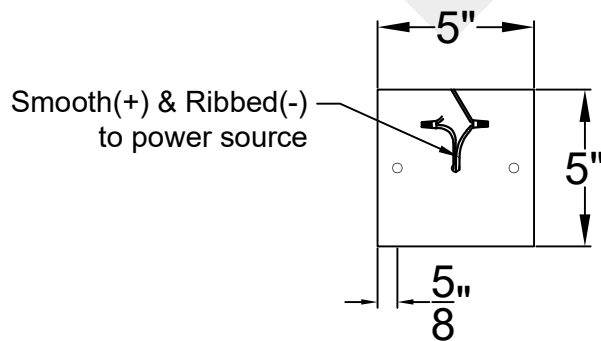

ABILENE SMALL

Triple Candelabra
Comes with Antique Glass

Comes standard
w/ 6' of chain

Front View

Ceiling Mount

St. James
LIGHTING

SCALE: N.T.S.	DRAFT: Y. McCullough
FILE: ABIS	APP'D: J. Ragan
JOB: X	DATE: 12/26/23

Lights are handcrafted.
Dimensions may vary by 1/4"

UL Certified
Candelabra- Max 60 Watt Bulb
Edison- Max 660 Watt Bulb