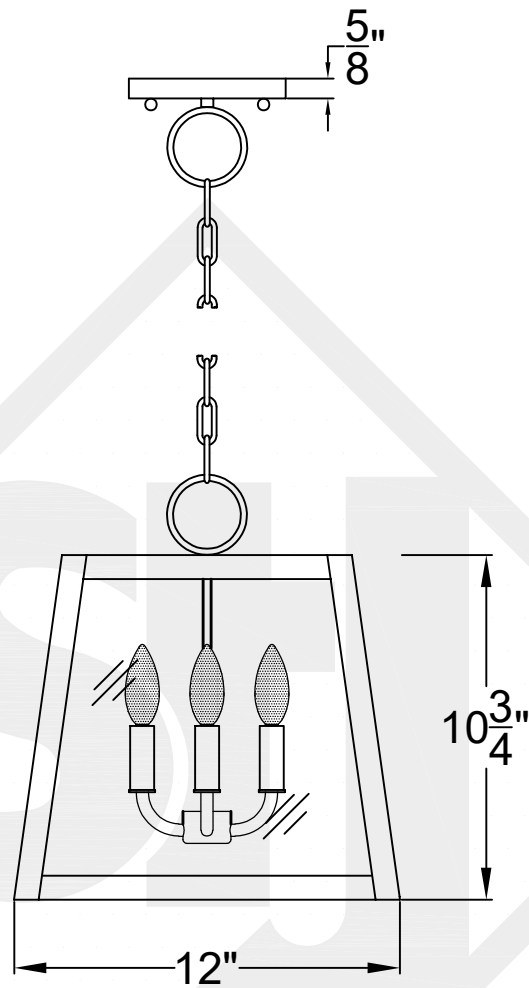

ABILENE SMALL

Triple Candelabra
Comes with Antique Glass

Comes standard
w/ 6' of chain

Front View

Ceiling Mount

St. James
LIGHTING

SCALE: N.T.S.	DRAFT: Y. McCullough
FILE: ABIS	APP'D: J. Ragan
JOB: X	DATE: 12/26/23

Lights are handcrafted.
Dimensions may vary by 1/4"

UL Certified
Candelabra- Max 60 Watt Bulb
Edison- Max 660 Watt Bulb