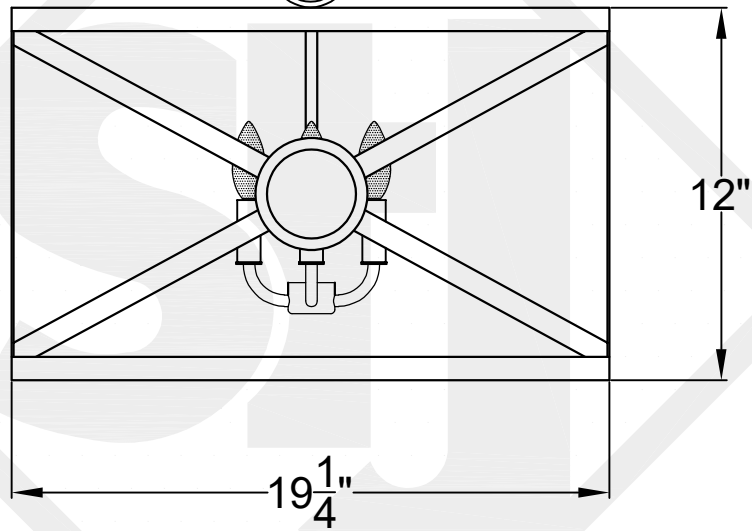

X DRUM SMALL

Triple Candelabra
Comes standard w/
6' of chain

Front View

Ceiling Mount

St. James
LIGHTING

SCALE: N.T.S.	DRAFT: T. Herring
FILE: XDRUS	APP'D: J. Ragan
JOB: X	DATE: 4-24-2023

Lights are handcrafted.
Dimensions may vary by 1/4"