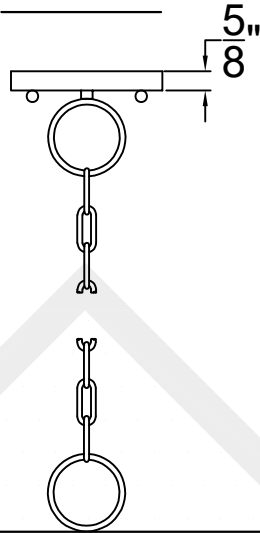

X DRUM SMALL

Triple Candelabra
Comes standard w/
6' of chain

Front View

Ceiling Mount

St. James
LIGHTING

SCALE: N.T.S.	DRAFT: T. Herring
FILE: XDRUS	APP'D: J. Ragan
JOB: X	DATE: 4-24-2023

Lights are handcrafted.
Dimensions may vary by 1/4"

UL Certified
Candelabra- Max 60 Watt Bulb
Edison- Max 660 Watt Bulb