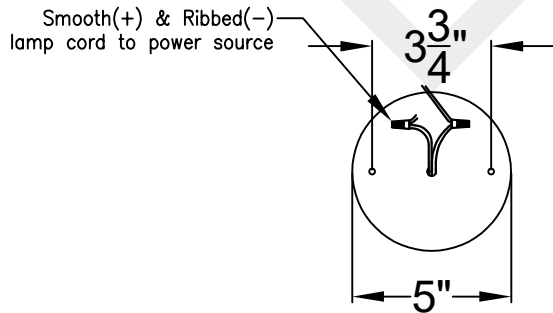

X DRUM SMALL

Triple Candelabra
Comes standard w/
6' of chain

Front View

Ceiling Mount

St. James
LIGHTING

SCALE: N.T.S.	DRAFT: T. Herring
FILE: XDRUS	APP'D: J. Ragan
JOB: X	DATE: 4-24-2023

Lights are handcrafted.
Dimensions may vary by 1/4"

UL Certified
Candelabra- Max 60 Watt Bulb
Edison- Max 660 Watt Bulb