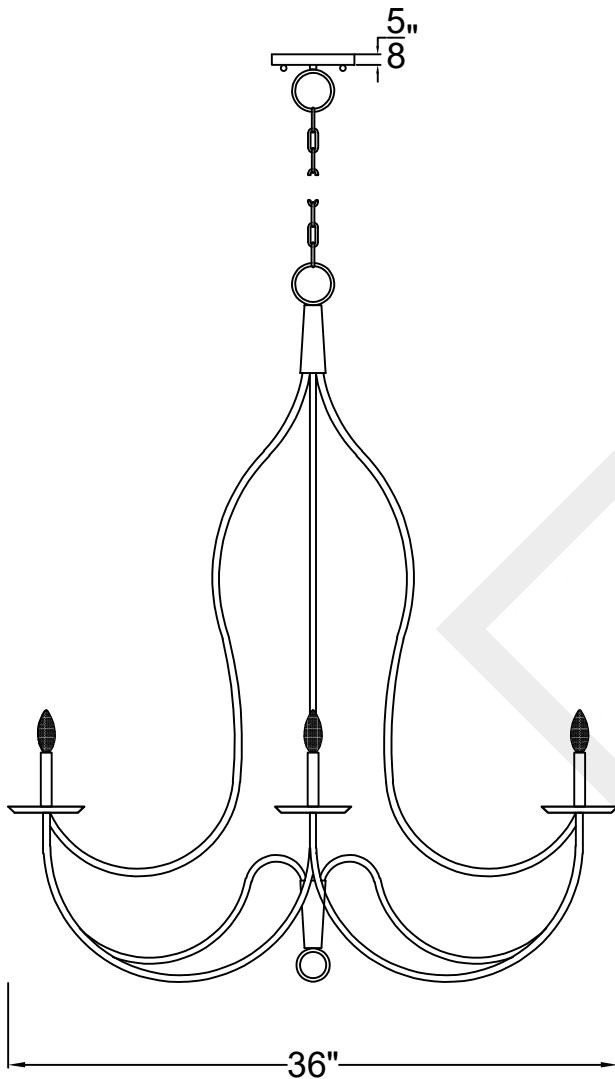

SHENANDOAH MEDIUM

6 Light
Comes standard w/ 6'
of chain

Front View

Top View

Ceiling Mount

St. James
LIGHTING

SCALE: N.T.S.	DRAFT: Y. McCullough
FILE: SULLS	APP'D: J. Ragan
JOB: X	DATE: 12/26/23

Lights are handcrafted.
Dimensions may vary by 1/4"

UL Certified
Candelabra- Max 60 Watt Bulb
Edison- Max 660 Watt Bulb