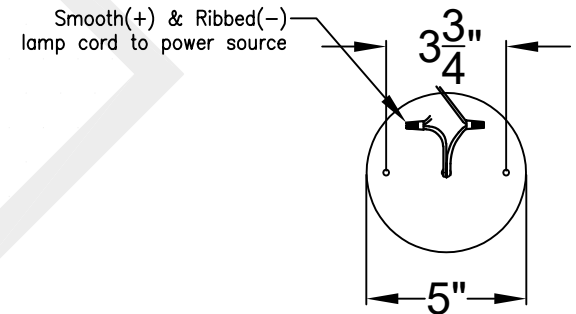

SHENANDOAH MEDIUM

6 Light
Comes standard w/ 6'
of chain

Front View

Top View

Ceiling Mount

St. James
LIGHTING

SCALE: N.T.S.	DRAFT: Y. McCullough
FILE: SULLS	APP'D: J. Ragan
JOB: X	DATE: 12/26/23

Lights are handcrafted.
Dimensions may vary by 1/4"