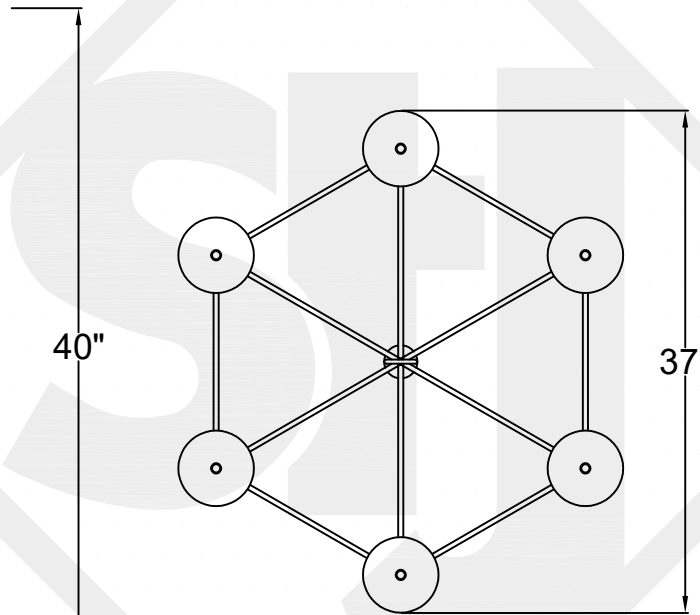

SHENANDOAH MEDIUM

6 Light
Comes standard w/ 6'
of chain

Front View

Top View

Ceiling Mount

St. James
LIGHTING

SCALE: N.T.S.	DRAFT: Y. McCullough
FILE: SULLS	APP'D: J. Ragan
JOB: X	DATE: 12/26/23

Lights are handcrafted.
Dimensions may vary by 1/4"

UL Certified
Candelabra- Max 60 Watt Bulb
Edison- Max 660 Watt Bulb