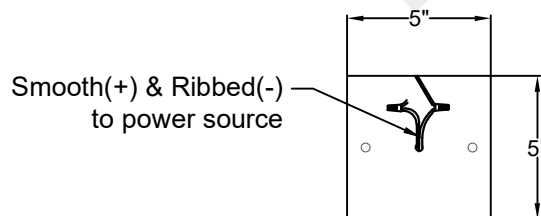

CORTLAND GRANDE

Quad Candelabra
Comes standard w/
6' of chain

Front View

Ceiling Mount

St. James
LIGHTING

| | |
|---------------|----------------------|
| SCALE: N.T.S. | DRAFT: Y. McCullough |
| FILE: CORG | APP'D: J. Ragan |
| JOB: X | DATE: 12/20/23 |

Lights are handcrafted.
Dimensions may vary by 1/4"

UL Certified
Candelabra- Max 60 Watt Bulb
Edison- Max 660 Watt Bulb