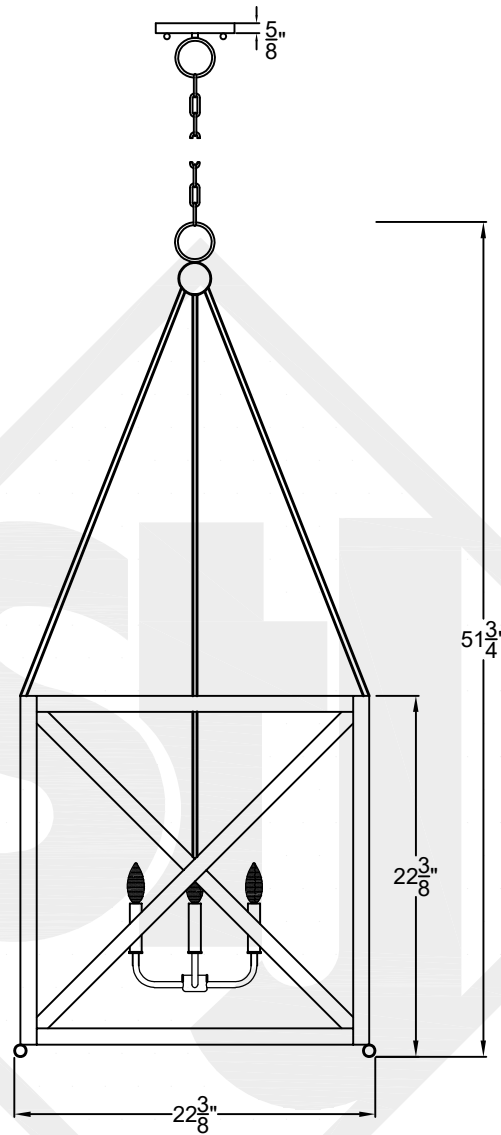

CORTLAND GRANDE

Quad Candelabra
Comes standard w/
6' of chain

Front View

Ceiling Mount

St. James
LIGHTING

| | |
|---------------|----------------------|
| SCALE: N.T.S. | DRAFT: Y. McCullough |
| FILE: CORG | APP'D: J. Ragan |
| JOB: X | DATE: 12/20/23 |

Lights are handcrafted.
Dimensions may vary by 1/4"

UL Certified
Candelabra- Max 60 Watt Bulb
Edison- Max 660 Watt Bulb