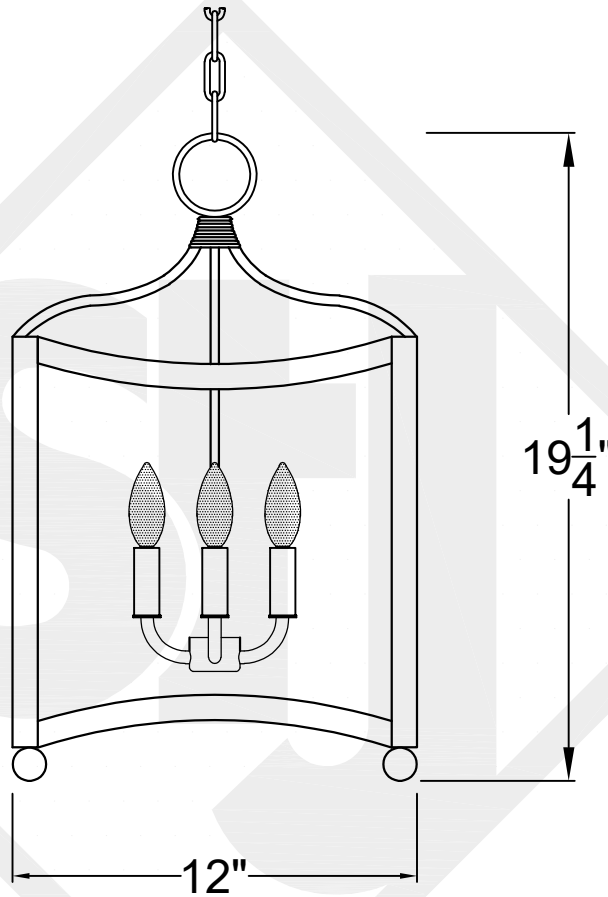

DALTON SMALL

Triple Candelabra
Comes standard w/ 6'
of chain

Front View

Ceiling Mount

St. James
LIGHTING

SCALE: N.T.S.	DRAFT: Y. McCullough
FILE: DAL5	APP'D: J. Ragan
JOB: X	DATE: 1/2/24

Lights are handcrafted.
Dimensions may vary by 1/4"

UL Certified
Candelabra- Max 60 Watt Bulb
Edison- Max 660 Watt Bulb