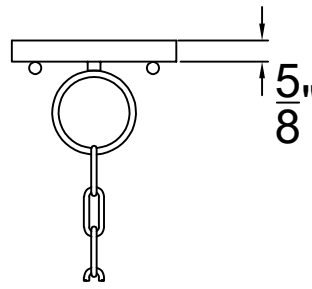

DALTON SMALL

Triple Candelabra
Comes standard w/ 6'
of chain

Front View

Ceiling Mount

St. James
LIGHTING

SCALE: N.T.S.	DRAFT: Y. McCullough
FILE: DAL5	APP'D: J. Ragan
JOB: X	DATE: 1/2/24

Lights are handcrafted.
Dimensions may vary by 1/4"