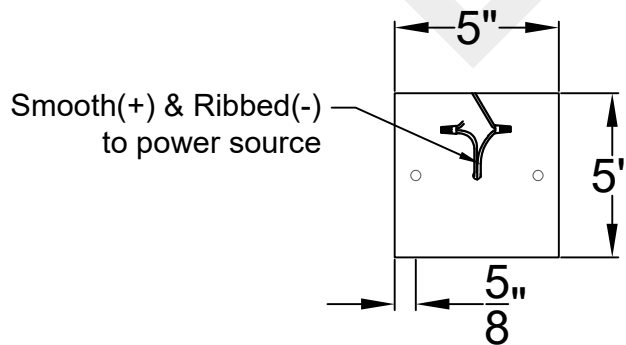

DALTON SMALL

Triple Candelabra
Comes standard w/ 6'
of chain

Front View

Ceiling Mount

St. James
LIGHTING

SCALE: N.T.S.	DRAFT: Y. McCullough
FILE: DAL5	APP'D: J. Ragan
JOB: X	DATE: 1/2/24

Lights are handcrafted.
Dimensions may vary by 1/4"

UL Certified
Candelabra- Max 60 Watt Bulb
Edison- Max 660 Watt Bulb