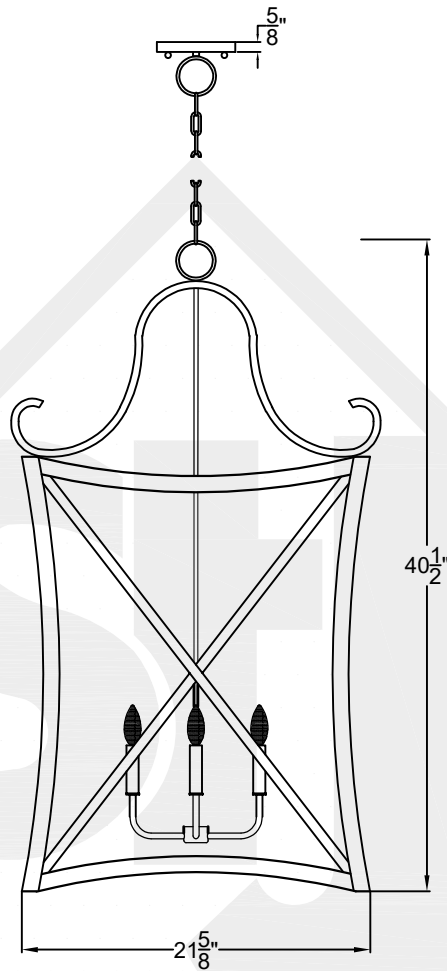

VERSAILLES GRANDE

Quad Candelabra
Comes standard w/ 6'
of chain

Front View

Ceiling Mount

St. James
LIGHTING

SCALE: N.T.S.	DRAFT: Y. McCullough
FILE: VERG	APP'D: J. Ragan
JOB: X	DATE: 12/20/23

Lights are handcrafted.
Dimensions may vary by 1/4"

UL Certified
Candelabra- Max 60 Watt Bulb
Edison- Max 660 Watt Bulb