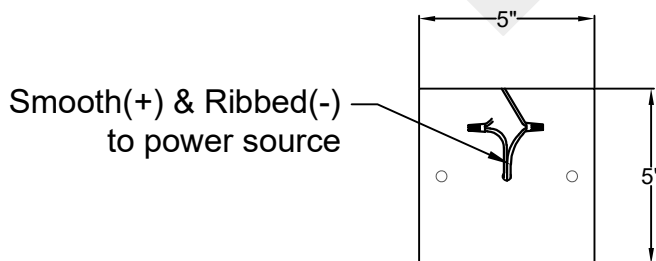

VERSAILLES GRANDE

Quad Candelabra
Comes standard w/ 6'
of chain

Front View

Ceiling Mount

St. James
LIGHTING

SCALE: N.T.S.	DRAFT: Y. McCullough
FILE: VERG	APP'D: J. Ragan
JOB: X	DATE: 12/20/23

Lights are handcrafted.
Dimensions may vary by 1/4"