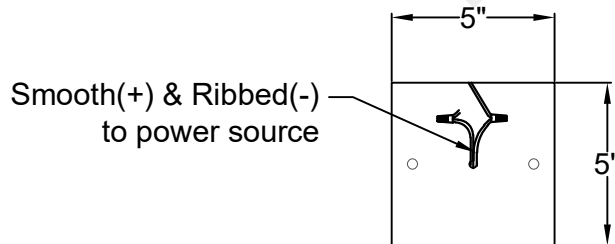

CAMDEN GRANDE

Quad Candelabra
Comes standard w/
6' of chain

Front View

Ceiling Mount

St. James
LIGHTING

SCALE: N.T.S.	DRAFT: Y. McCullough
FILE: CAMG	APP'D: J. Ragan
JOB: X	DATE: 12/18/23

Lights are handcrafted.
Dimensions may vary by 1/4"