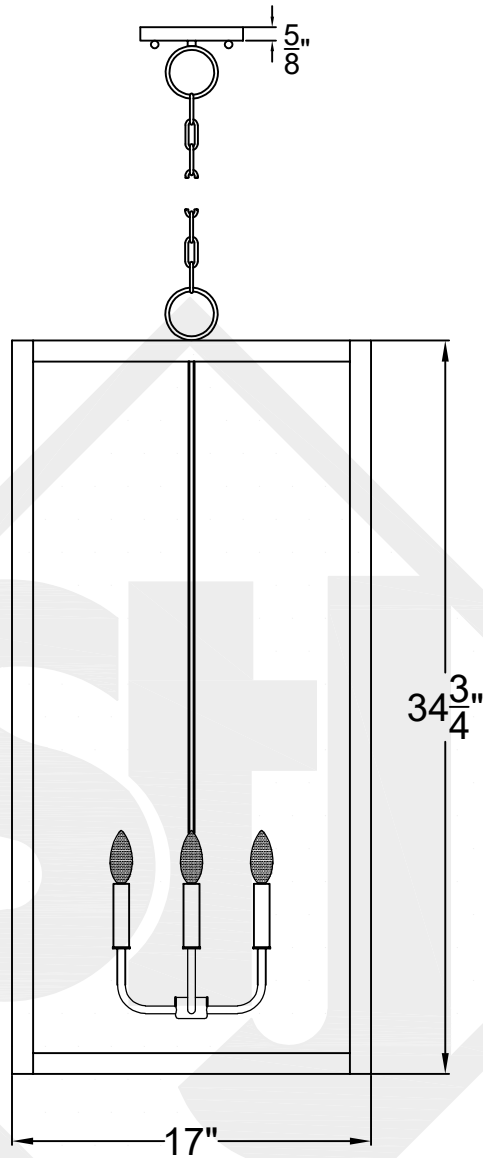

CAMDEN GRANDE

Quad Candelabra
Comes standard w/
6' of chain

Front View

Ceiling Mount

St. James
LIGHTING

SCALE: N.T.S.	DRAFT: Y. McCullough
FILE: CAMG	APP'D: J. Ragan
JOB: X	DATE: 12/18/23

Lights are handcrafted.
Dimensions may vary by 1/4"

UL Certified
Candelabra- Max 60 Watt Bulb
Edison- Max 660 Watt Bulb