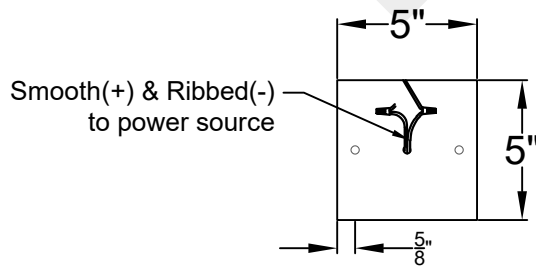

CORTLAND MINI

Triple Candelabra
Comes standard w/
6' of chain

Front View

Ceiling Mount

St. James
LIGHTING

SCALE: N.T.S. DRAFT: Y. McCullough
FILE: CORMINI APP'D: J. Ragan
JOB: X DATE: 12/19/23

Lights are handcrafted.
Dimensions may vary by 1/4"