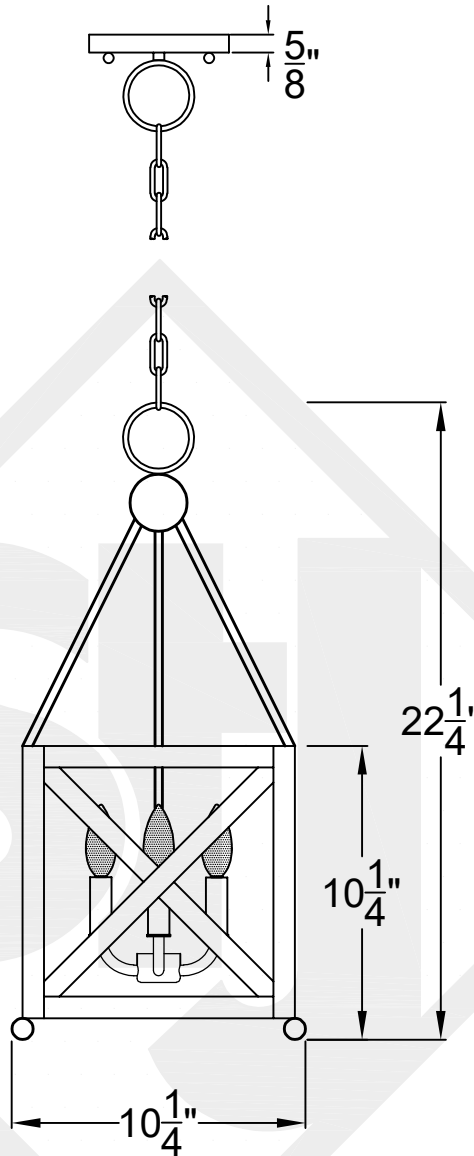

CORTLAND MINI

Triple Candelabra
Comes standard w/
6' of chain

Front View

Ceiling Mount

St. James
LIGHTING

SCALE: N.T.S. DRAFT: Y. McCullough
FILE: CORMINI APP'D: J. Ragan
JOB: X DATE: 12/19/23

Lights are handcrafted.
Dimensions may vary by 1/4"

UL Certified
Candelabra- Max 60 Watt Bulb
Edison- Max 660 Watt Bulb