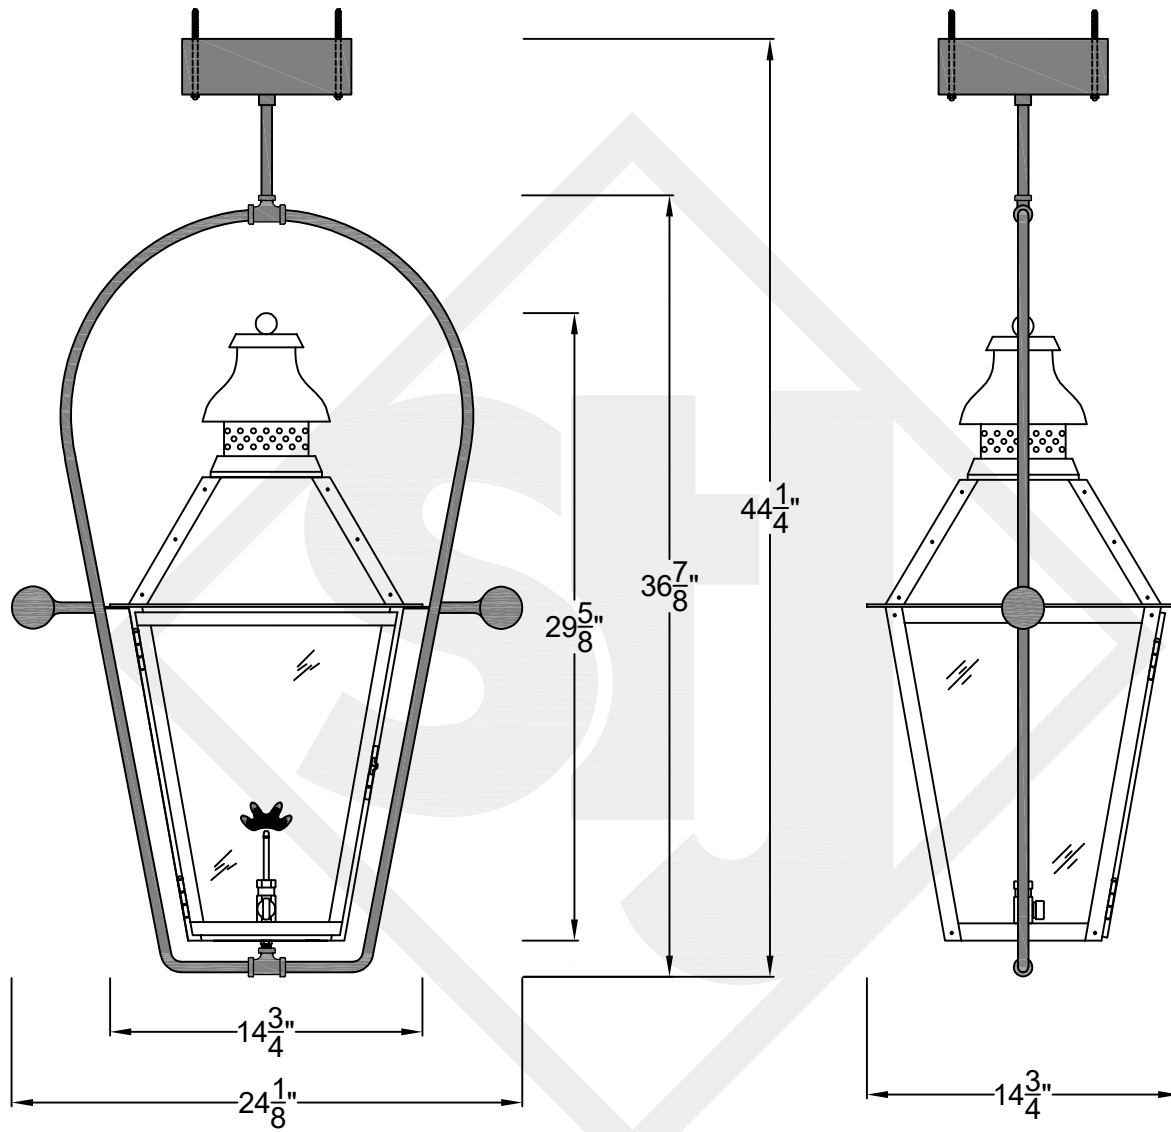

LOGAN MINI CEILING MOUNT FULL YOKE

Available w/ Solid
or Glass Top
Shortest Height 27 $\frac{1}{2}$ "

Front View

Side View

Ceiling Mount

St. James
LIGHTING

SCALE: N.T.S.	DRAFT: Y. McCullough
FILE: LOGMINI	APP'D: J. Ragan
JOB: X	DATE: 11/24/23

Lights are handcrafted.
Dimensions may vary by 1/4"

UL Certified
Candelabra- Max 60 Watt Bulb
Edison- Max 660 Watt Bulb

Mini not Available in Gas

LOGAN SMALL CEILING MOUNT FULL YOKE

Available w/ Solid
or Glass Top
Shortest Height 31"

LOGAN MEDIUM CEILING MOUNT FULL YOKE

Available w/ Solid
or Glass Top

Shortest Height $36\frac{1}{4}"$

Front View

Side View

Ceiling Mount

St. James
LIGHTING

SCALE: N.T.S.	DRAFT: Y. McCullough
FILE: LOGM	APP'D: J. Ragan
JOB: X	DATE: 11/24/23

Lights are handcrafted.
Dimensions may vary by 1/4"

B.T.U. Rating
Natural Gas: 2730 B.T.U.
Propane: 2080 B.T.U.

LOGAN LARGE CEILING MOUNT FULL YOKE

Available w/ Solid
or Glass Top
Shortest Height 41"

Front View