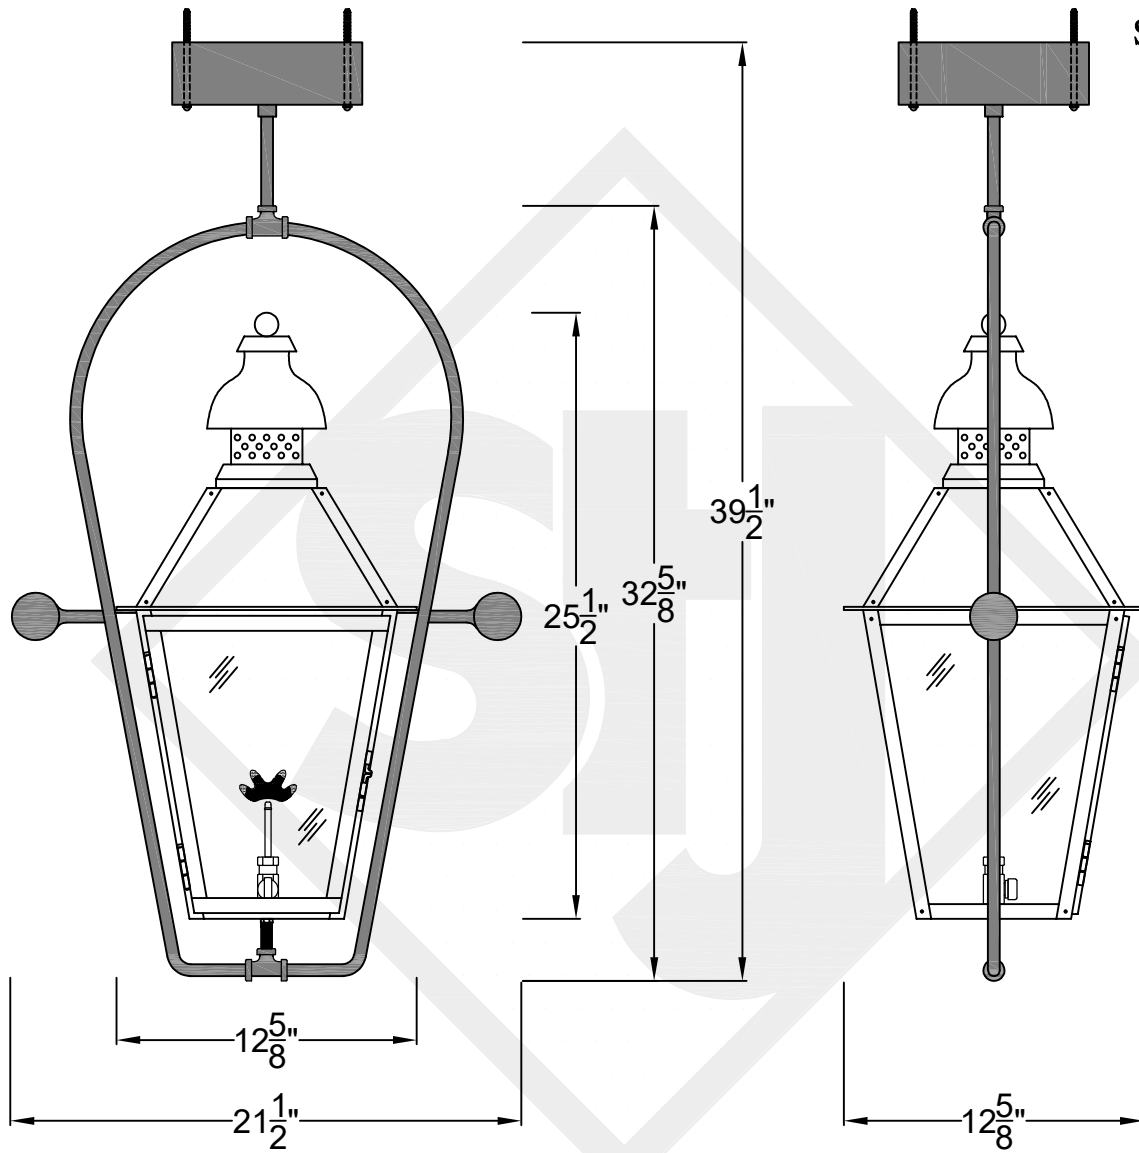

LOGAN MINI CEILING MOUNT FULL YOKE

Available w/ Solid
or Glass Top
Shortest Height 27 $\frac{1}{2}$ "

Front View

Side View

Ceiling Mount

St. James
LIGHTING

SCALE: N.T.S.	DRAFT: Y. McCullough
FILE: LOGMINI	APP'D: J. Ragan
JOB: X	DATE: 11/24/23

Lights are handcrafted.
Dimensions may vary by 1/4"

UL Certified
Candelabra- Max 60 Watt Bulb
Edison- Max 660 Watt Bulb

Mini not Available in Gas

LOGAN SMALL CEILING MOUNT FULL YOKE

Available w/ Solid
or Glass Top
Shortest Height 31"

Front View

Side View

Ceiling Mount

St. James
LIGHTING

SCALE: N.T.S.	DRAFT: Y. McCullough
FILE: LOGS	APP'D: J. Ragan
JOB: X	DATE: 11/24/23

Lights are handcrafted.
Dimensions may vary by 1/4"

B.T.U. Rating
Natural Gas: 2730 B.T.U.
Propane: 2080 B.T.U.

LOGAN MEDIUM CEILING MOUNT FULL YOKE

Available w/ Solid
or Glass Top

Shortest Height $36\frac{1}{4}"$

Front View

Side View

Ceiling Mount

St. James
LIGHTING

SCALE: N.T.S.	DRAFT: Y. McCullough
FILE: LOGM	APP'D: J. Ragan
JOB: X	DATE: 11/24/23