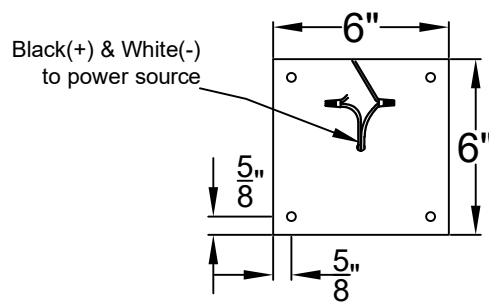

LOGAN MINI CEILING MOUNT FULL YOKE

Available w/ Solid
or Glass Top
Shortest Height 27 $\frac{1}{2}$ "

Front View

Side View

Ceiling Mount

St. James
LIGHTING

SCALE: N.T.S.	DRAFT: Y. McCullough
FILE: LOGMINI	APP'D: J. Ragan
JOB: X	DATE: 11/24/23

Lights are handcrafted.
Dimensions may vary by 1/4"

UL Certified
Candelabra- Max 60 Watt Bulb
Edison- Max 660 Watt Bulb

Mini not Available in Gas

LOGAN SMALL CEILING MOUNT FULL YOKE

Available w/ Solid
or Glass Top
Shortest Height 31"

Front View

Side View

Ceiling Mount

St. James
LIGHTING

SCALE: N.T.S.	DRAFT: Y. McCullough
FILE: LOGS	APP'D: J. Ragan
JOB: X	DATE: 11/24/23

Lights are handcrafted.
Dimensions may vary by 1/4"

B.T.U. Rating
Natural Gas: 2730 B.T.U.
Propane: 2080 B.T.U.