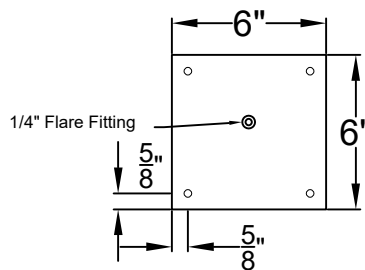

LOGAN MINI CEILING MOUNT FULL YOKE

Available w/ Solid
or Glass Top
Shortest Height 27 $\frac{1}{2}$ "

Front View

Side View

Ceiling Mount

St. James
LIGHTING

SCALE: N.T.S.	DRAFT: Y. McCullough
FILE: LOGMINI	APP'D: J. Ragan
JOB: X	DATE: 11/24/23

Lights are handcrafted.
Dimensions may vary by 1/4"

UL Certified
Candelabra- Max 60 Watt Bulb
Edison- Max 660 Watt Bulb

Mini not Available in Gas

LOGAN SMALL CEILING MOUNT FULL YOKE

Available w/ Solid
or Glass Top
Shortest Height 31"

Front View

Side View

Ceiling Mount

St. James
LIGHTING

SCALE: N.T.S.	DRAFT: Y. McCullough
FILE: LOGS	APP'D: J. Ragan
JOB: X	DATE: 11/24/23

Lights are handcrafted.
Dimensions may vary by 1/4"

B.T.U. Rating
Natural Gas: 2730 B.T.U.
Propane: 2080 B.T.U.

LOGAN MEDIUM CEILING MOUNT FULL YOKE

Available w/ Solid
or Glass Top

Shortest Height $36\frac{1}{4}"$

Front View

Side View

Ceiling Mount

St. James
LIGHTING

SCALE: N.T.S.	DRAFT: Y. McCullough
FILE: LOGM	APP'D: J. Ragan
JOB: X	DATE: 11/24/23