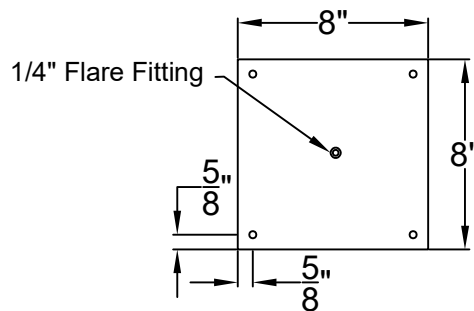

Front View

Side View

Ceiling Mount

St. James
LIGHTING

SCALE: N.T.S.	DRAFT: Y. McCullough
FILE: LOGS	APP'D: J. Ragan
JOB: X	DATE: 11/24/23

Lights are handcrafted.
Dimensions may vary by 1/4"

B.T.U. Rating
Natural Gas: 2730 B.T.U.
Propane: 2080 B.T.U.

LOGAN MEDIUM CEILING MOUNT FULL YOKE

Available w/ Solid
or Glass Top

Shortest Height $36\frac{1}{4}"$

Front View

Side View

Ceiling Mount

St. James
LIGHTING

SCALE: N.T.S.	DRAFT: Y. McCullough
FILE: LOGM	APP'D: J. Ragan
JOB: X	DATE: 11/24/23

Lights are handcrafted.
Dimensions may vary by 1/4"

B.T.U. Rating
Natural Gas: 2730 B.T.U.
Propane: 2080 B.T.U.

LOGAN LARGE CEILING MOUNT FULL YOKE

Available w/ Solid
or Glass Top
Shortest Height 41"

Front View

Side View

Ceiling Mount

St. James
LIGHTING

SCALE: N.T.S.	DRAFT: Y. McCullough
FILE: LOGL	APP'D: J. Ragan
JOB: X	DATE: 11/24/23

Lights are handcrafted.
Dimensions may vary by 1/4"

B.T.U. Rating
Natural Gas: 2730 B.T.U.
Propane: 2080 B.T.U.