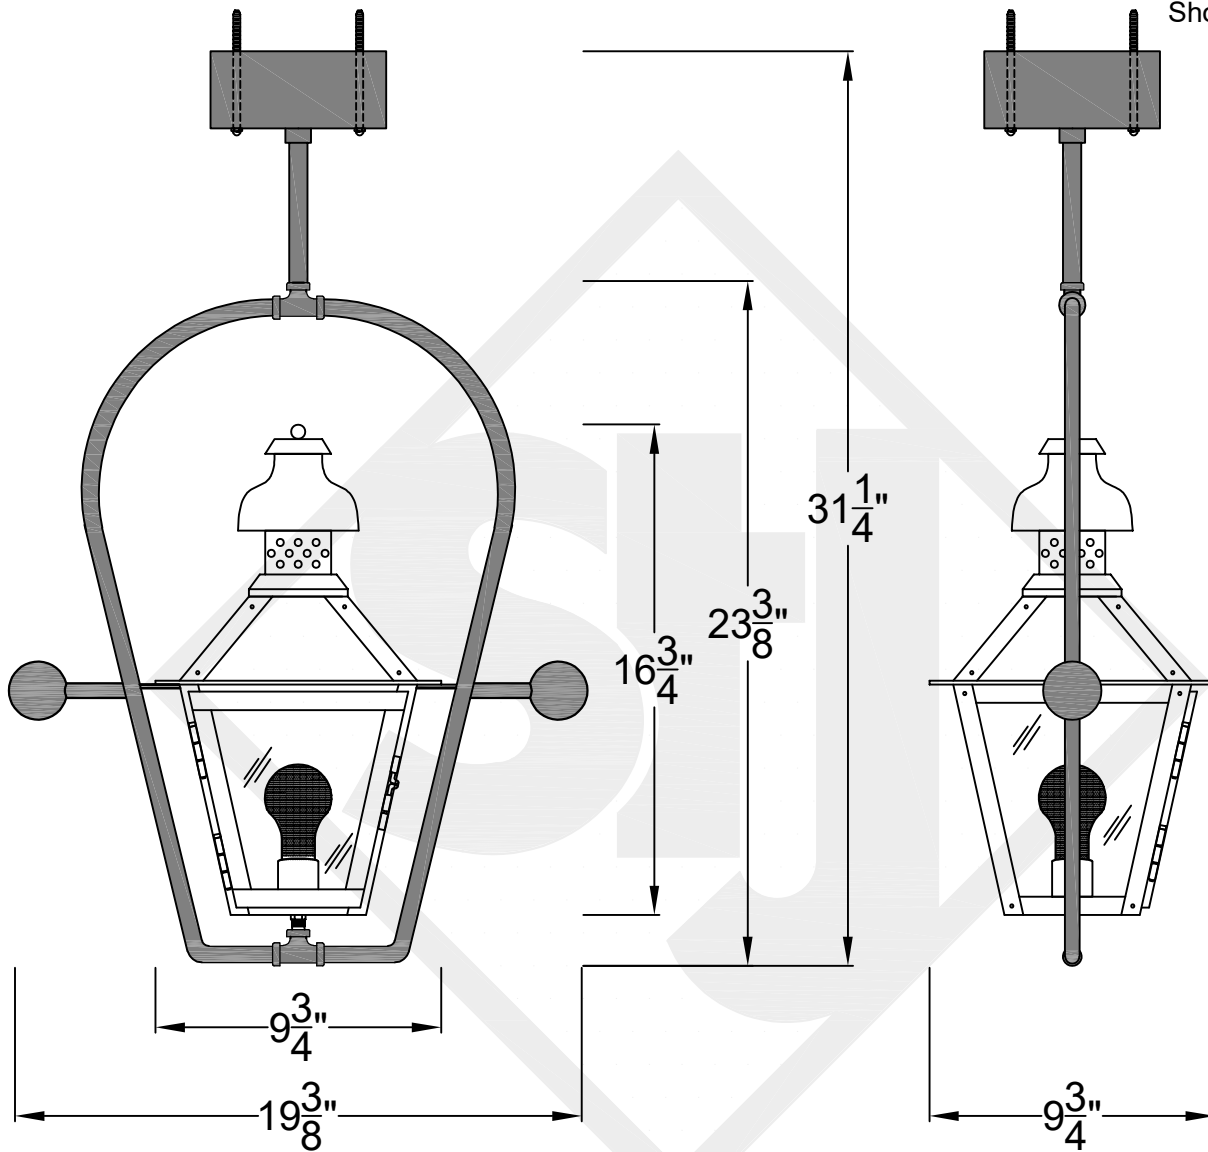

LOGAN MINI CEILING MOUNT FULL YOKE

Available w/ Solid
or Glass Top
Shortest Height 27 $\frac{1}{2}$ "

Front View

Side View

Ceiling Mount

St. James
LIGHTING

SCALE: N.T.S.	DRAFT: Y. McCullough
FILE: LOGMINI	APP'D: J. Ragan
JOB: X	DATE: 11/24/23

Lights are handcrafted.
Dimensions may vary by 1/4"

UL Certified
Candelabra- Max 60 Watt Bulb
Edison- Max 660 Watt Bulb

Mini not Available in Gas

LOGAN SMALL CEILING MOUNT FULL YOKE

Available w/ Solid
or Glass Top
Shortest Height 31"

Front View

Side View

Ceiling Mount

St. James
LIGHTING

SCALE: N.T.S.	DRAFT: Y. McCullough
FILE: LOGS	APP'D: J. Ragan
JOB: X	DATE: 11/24/23

Lights are handcrafted.
Dimensions may vary by 1/4"

B.T.U. Rating
Natural Gas: 2730 B.T.U.
Propane: 2080 B.T.U.

LOGAN MEDIUM CEILING MOUNT FULL YOKE

Available w/ Solid
or Glass Top

Shortest Height $36\frac{1}{4}"$

Front View

Side View

Ceiling Mount

St. James
LIGHTING

SCALE: N.T.S.	DRAFT: Y. McCullough
FILE: LOGM	APP'D: J. Ragan
JOB: X	DATE: 11/24/23