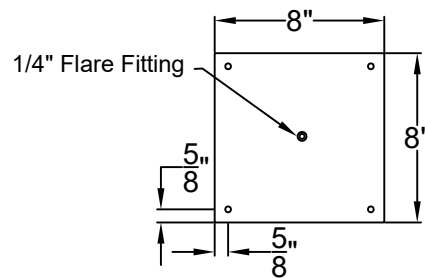

LOGAN MEDIUM CEILING MOUNT FULL YOKE

Available w/ Solid
or Glass Top

Shortest Height $36\frac{1}{4}"$

Front View

Side View

Ceiling Mount

St. James
LIGHTING

SCALE: N.T.S.	DRAFT: Y. McCullough
FILE: LOGM	APP'D: J. Ragan
JOB: X	DATE: 11/24/23

Lights are handcrafted.
Dimensions may vary by 1/4"

B.T.U. Rating
Natural Gas: 2730 B.T.U.
Propane: 2080 B.T.U.

LOGAN LARGE CEILING MOUNT FULL YOKE

Available w/ Solid
or Glass Top
Shortest Height 41"

Front View

Side View

Ceiling Mount

St. James
LIGHTING

SCALE: N.T.S.	DRAFT: Y. McCullough
FILE: LOGL	APP'D: J. Ragan
JOB: X	DATE: 11/24/23

Lights are handcrafted.
Dimensions may vary by 1/4"

B.T.U. Rating
Natural Gas: 2730 B.T.U.
Propane: 2080 B.T.U.