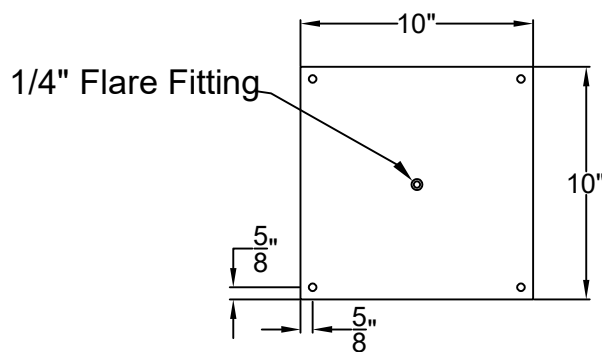

Side View

Ceiling Mount

St. James
LIGHTING

SCALE: N.T.S.	DRAFT: Y. McCullough
FILE: LOGL	APP'D: J. Ragan
JOB: X	DATE: 11/24/23

Lights are handcrafted.
Dimensions may vary by 1/4"

B.T.U. Rating
Natural Gas: 2730 B.T.U.
Propane: 2080 B.T.U.

LOGAN GRANDE CEILING MOUNT FULL YOKE

Available w/ Solid
or Glass Top
Shortest Height 43"

Front View

Side View

Ceiling Mount

St. James
LIGHTING

SCALE: N.T.S.	DRAFT: Y. McCullough
FILE: LOGG	APP'D: J. Ragan
JOB: X	DATE: 11/24/23