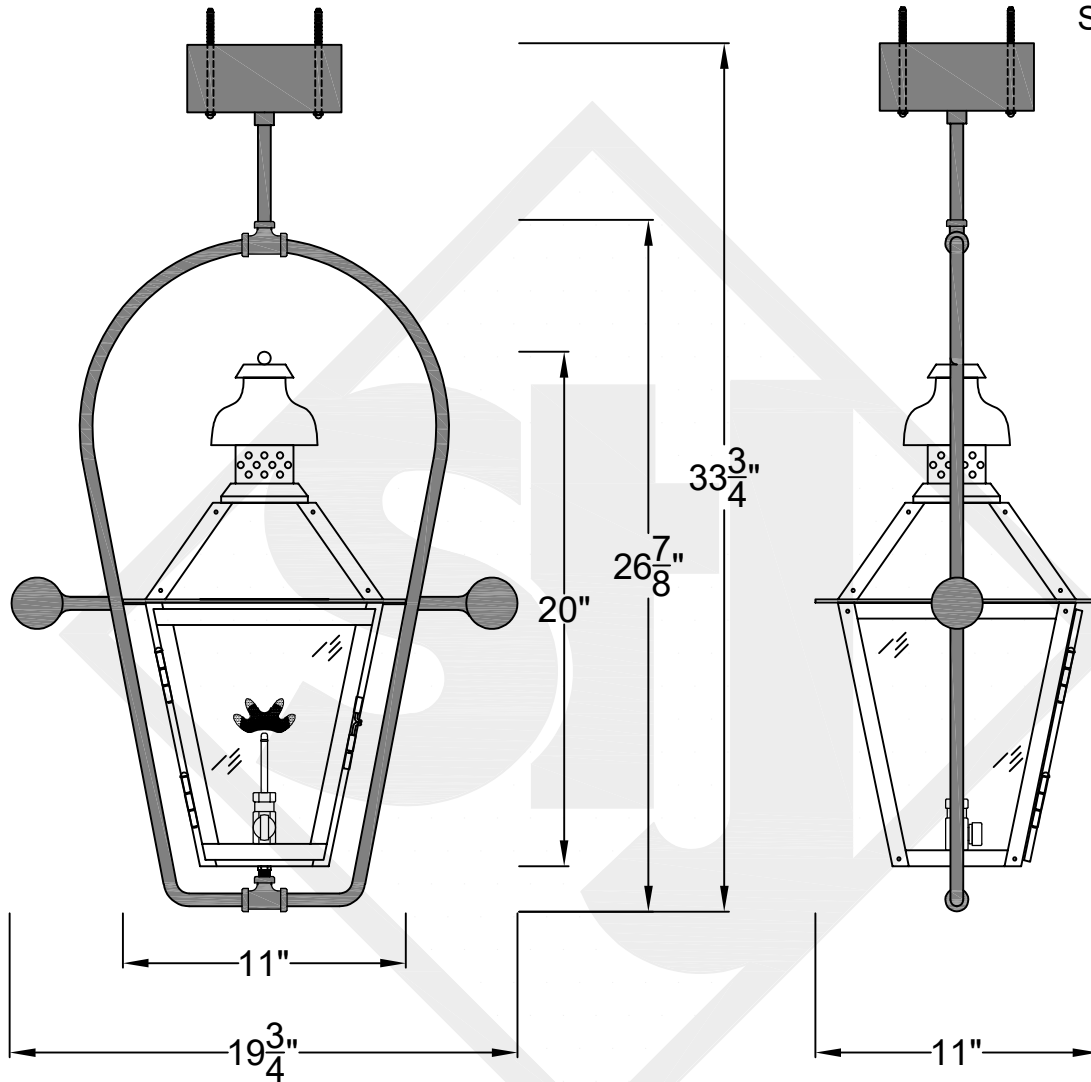

LOGAN MINI CEILING MOUNT FULL YOKE

Available w/ Solid
or Glass Top
Shortest Height 27 $\frac{1}{2}$ "

Front View

Side View

Ceiling Mount

St. James
LIGHTING

SCALE: N.T.S.	DRAFT: Y. McCullough
FILE: LOGMINI	APP'D: J. Ragan
JOB: X	DATE: 11/24/23

Lights are handcrafted.
Dimensions may vary by 1/4"

UL Certified
Candelabra- Max 60 Watt Bulb
Edison- Max 660 Watt Bulb

Mini not Available in Gas

LOGAN SMALL CEILING MOUNT FULL YOKE

Available w/ Solid
or Glass Top
Shortest Height 31"

Front View

Side View

Ceiling Mount

St. James
LIGHTING

SCALE: N.T.S.	DRAFT: Y. McCullough
FILE: LOGS	APP'D: J. Ragan
JOB: X	DATE: 11/24/23

Lights are handcrafted.
Dimensions may vary by 1/4"

B.T.U. Rating
Natural Gas: 2730 B.T.U.
Propane: 2080 B.T.U.

LOGAN MEDIUM CEILING MOUNT FULL YOKE

Available w/ Solid
or Glass Top

Shortest Height $36\frac{1}{4}"$

Front View

Side View

Ceiling Mount

St. James
LIGHTING

SCALE: N.T.S.	DRAFT: Y. McCullough
FILE: LOGM	APP'D: J. Ragan
JOB: X	DATE: 11/24/23