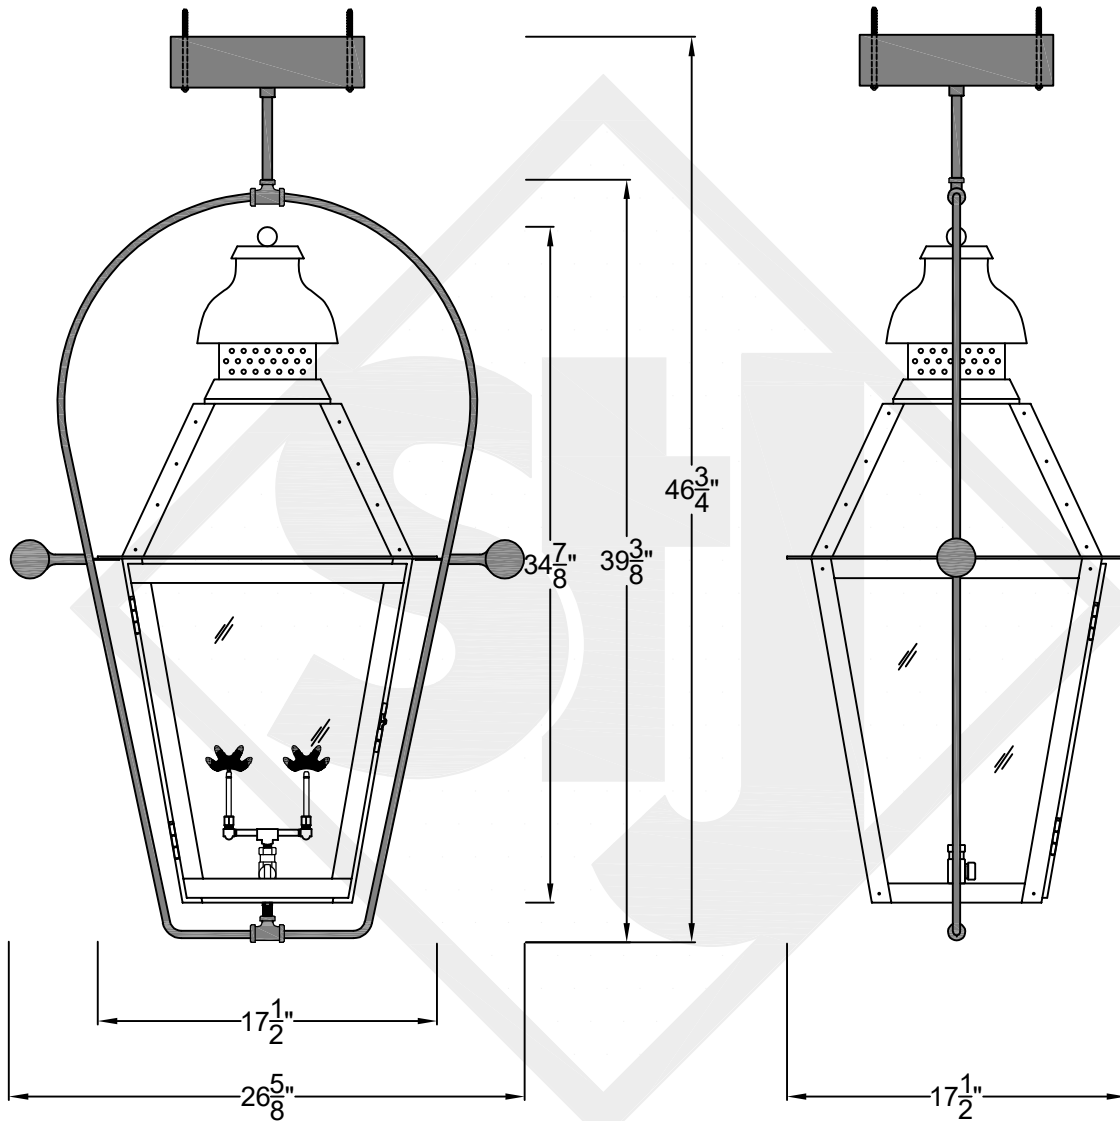

LOGAN MINI CEILING MOUNT FULL YOKE

Available w/ Solid
or Glass Top
Shortest Height 27 $\frac{1}{2}$ "

Front View

Side View

Ceiling Mount

St. James
LIGHTING

SCALE: N.T.S.	DRAFT: Y. McCullough
FILE: LOGMINI	APP'D: J. Ragan
JOB: X	DATE: 11/24/23

LOGAN MEDIUM CEILING MOUNT FULL YOKE

Available w/ Solid
or Glass Top

Shortest Height $36\frac{1}{4}"$

Front View

Side View

Ceiling Mount

St. James
LIGHTING

SCALE: N.T.S.	DRAFT: Y. McCullough
FILE: LOGM	APP'D: J. Ragan
JOB: X	DATE: 11/24/23

Side View

Ceiling Mount

St. James
LIGHTING

SCALE: N.T.S.	DRAFT: Y. McCullough
FILE: LOGL	APP'D: J. Ragan
JOB: X	DATE: 11/24/23

Lights are handcrafted.
Dimensions may vary by 1/4"

B.T.U. Rating
Natural Gas: 2730 B.T.U.
Propane: 2080 B.T.U.

LOGAN GRANDE CEILING MOUNT FULL YOKE

Available w/ Solid
or Glass Top
Shortest Height 43"

Front View

Side View

Ceiling Mount

St. James
LIGHTING

SCALE: N.T.S.	DRAFT: Y. McCullough
FILE: LOGG	APP'D: J. Ragan
JOB: X	DATE: 11/24/23