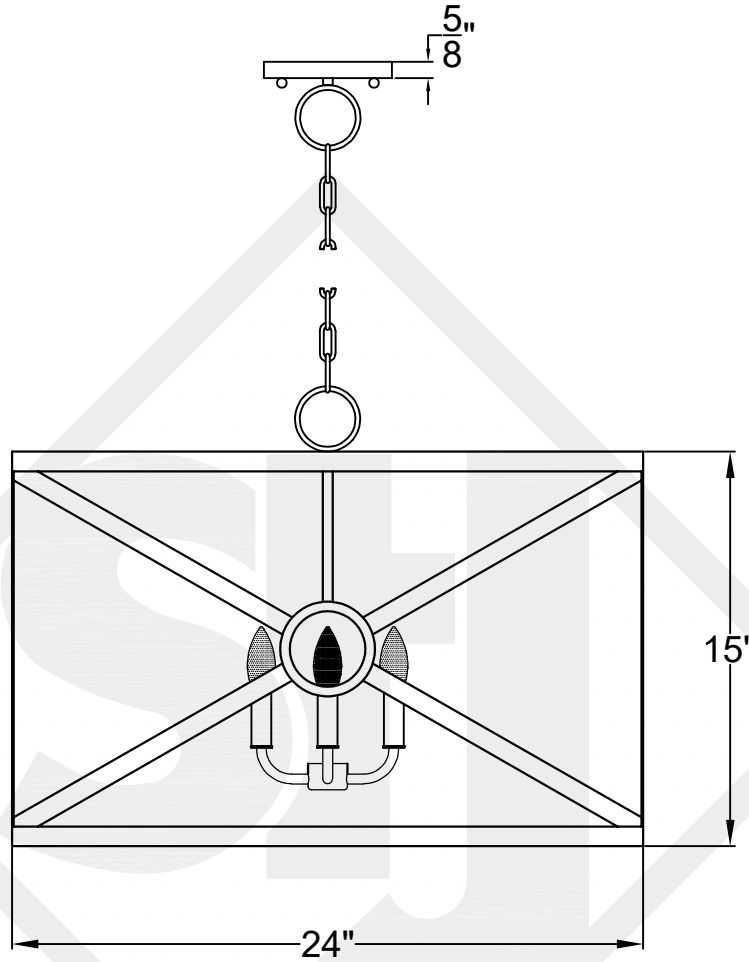

X DRUM MEDIUM

Triple Candelabra
Comes standard w/
6' of chain

Front View

Ceiling Mount

St. James
LIGHTING

SCALE: N.T.S. DRAFT: T. Herring
FILE: XDRUM APP'D: J. Ragan
JOB: X DATE: 4-24-2023

Lights are handcrafted.
Dimensions may vary by 1/4"

UL Certified
Candelabra- Max 60 Watt Bulb
Edison- Max 660 Watt Bulb