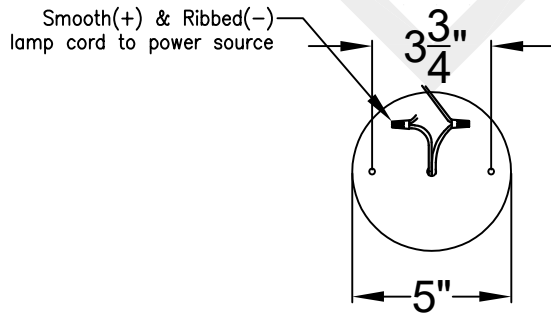

X DRUM MEDIUM

Triple Candelabra
Comes standard w/
6' of chain

Front View

Ceiling Mount

St. James
LIGHTING

SCALE: N.T.S. DRAFT: T. Herring
FILE: XDRUM APP'D: J. Ragan
JOB: X DATE: 4-24-2023

Lights are handcrafted.
Dimensions may vary by 1/4"

UL Certified
Candelabra- Max 60 Watt Bulb
Edison- Max 660 Watt Bulb