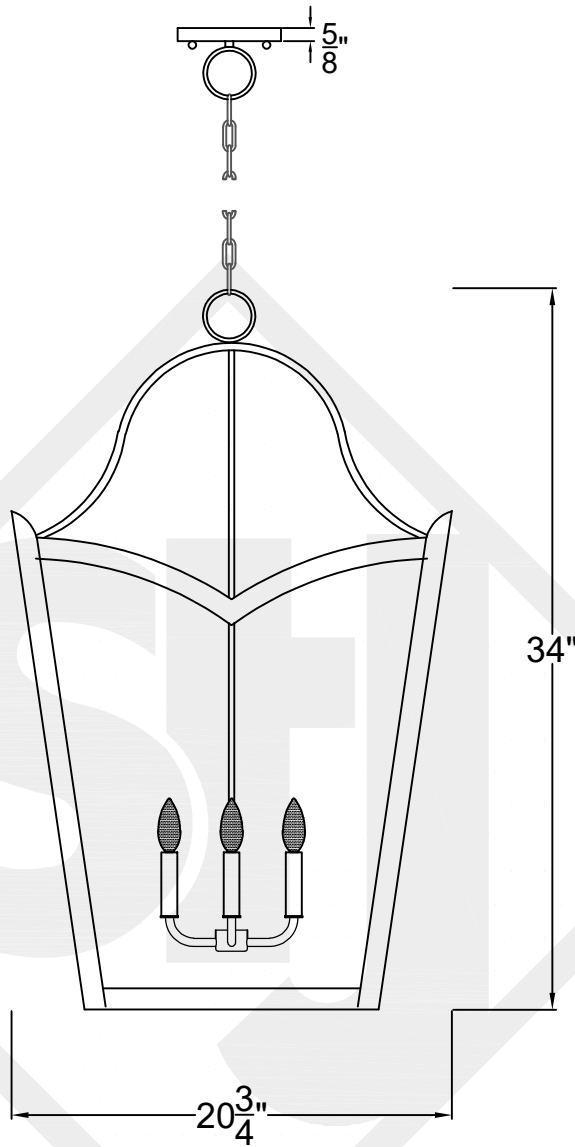

# NEEDHAM GRANDE

Quad Candelabra  
Comes standard w/ 6'  
of chain

Front View

Ceiling Mount

St. James  
LIGHTING

SCALE: N.T.S.	DRAFT: Y. McCullough
FILE: NEEG	APP'D: J. Ragan
JOB: X	DATE: 12/18/23

Lights are handcrafted.  
Dimensions may vary by 1/4"

UL Certified  
Candelabra- Max 60 Watt Bulb  
Edison- Max 660 Watt Bulb