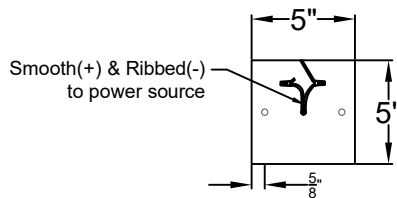

# NEEDHAM GRANDE

Quad Candelabra  
Comes standard w/ 6'  
of chain

Front View

Ceiling Mount

St. James  
LIGHTING

SCALE: N.T.S.	DRAFT: Y. McCullough
FILE: NEEG	APP'D: J. Ragan
JOB: X	DATE: 12/18/23

Lights are handcrafted.  
Dimensions may vary by 1/4"