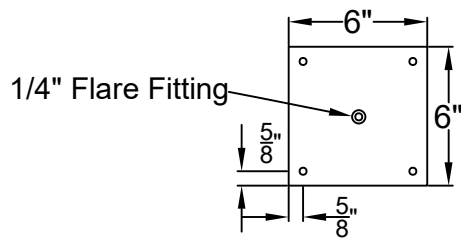

Lights are handcrafted.  
Dimensions may vary by 1/4"

B.T.U. Rating  
Natural Gas: 2730 B.T.U.  
Propane: 2080 B.T.U.

# FRISCO LARGE CEILING MOUNT HALF YOKE

Shortest Height 32"

Front View

Side View

Ceiling Mount

St. James  
LIGHTING

SCALE: N.T.S.	DRAFT: Y. McCullough
FILE: FRIL	APP'D: J. Ragan
JOB: X	DATE: 11/20/23

Lights are handcrafted.  
Dimensions may vary by 1/4"