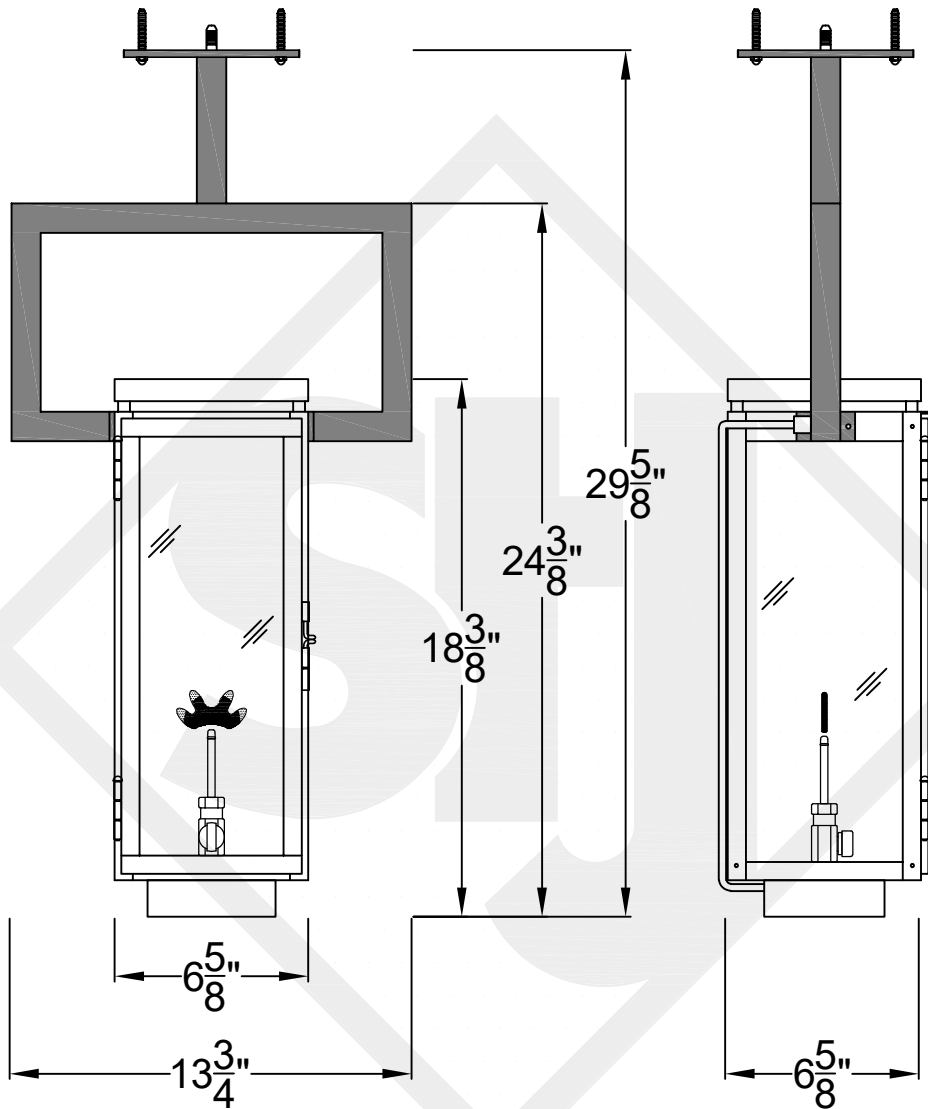

# FRISCO MINI CEILING MOUNT HALF YOKE

Shortest Height 22"

Front View

Side View

Ceiling Mount

St. James  
LIGHTING

SCALE: N.T.S.	DRAFT: Y. McCullough
FILE: FRIMINI	APP'D: J. Ragan
JOB: X	DATE: 11/20/23

Lights are handcrafted.  
Dimensions may vary by 1/4"

# FRISCO SMALL CEILING MOUNT HALF YOKE

Shortest Height  $29\frac{5}{8}"$

Front View

Side View

Ceiling Mount

St. James  
LIGHTING

SCALE: N.T.S.	DRAFT: Y. McCullough
FILE: FRIS	APP'D: J. Ragan
JOB: X	DATE: 11/20/23