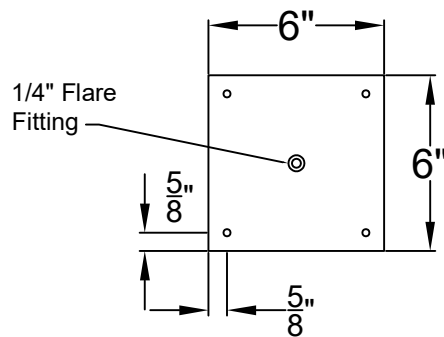

# FRISCO MINI CEILING MOUNT HALF YOKE

Shortest Height 22"

Front View

Side View

Ceiling Mount

St. James  
LIGHTING

SCALE: N.T.S.	DRAFT: Y. McCullough
FILE: FRIMINI	APP'D: J. Ragan
JOB: X	DATE: 11/20/23

Lights are handcrafted.  
Dimensions may vary by 1/4"

# FRISCO SMALL CEILING MOUNT HALF YOKE

Shortest Height  $29\frac{5}{8}"$

Front View

Side View

Ceiling Mount

St. James  
LIGHTING

SCALE: N.T.S.	DRAFT: Y. McCullough
FILE: FRIS	APP'D: J. Ragan
JOB: X	DATE: 11/20/23