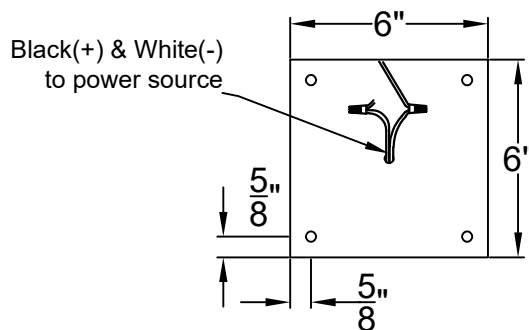

# FRISCO MINI CEILING MOUNT HALF YOKE

Shortest Height 22"

Front View

Side View

Ceiling Mount

St. James  
LIGHTING

SCALE: N.T.S.	DRAFT: Y. McCullough
FILE: FRIMINI	APP'D: J. Ragan
JOB: X	DATE: 11/20/23

Lights are handcrafted.  
Dimensions may vary by 1/4"