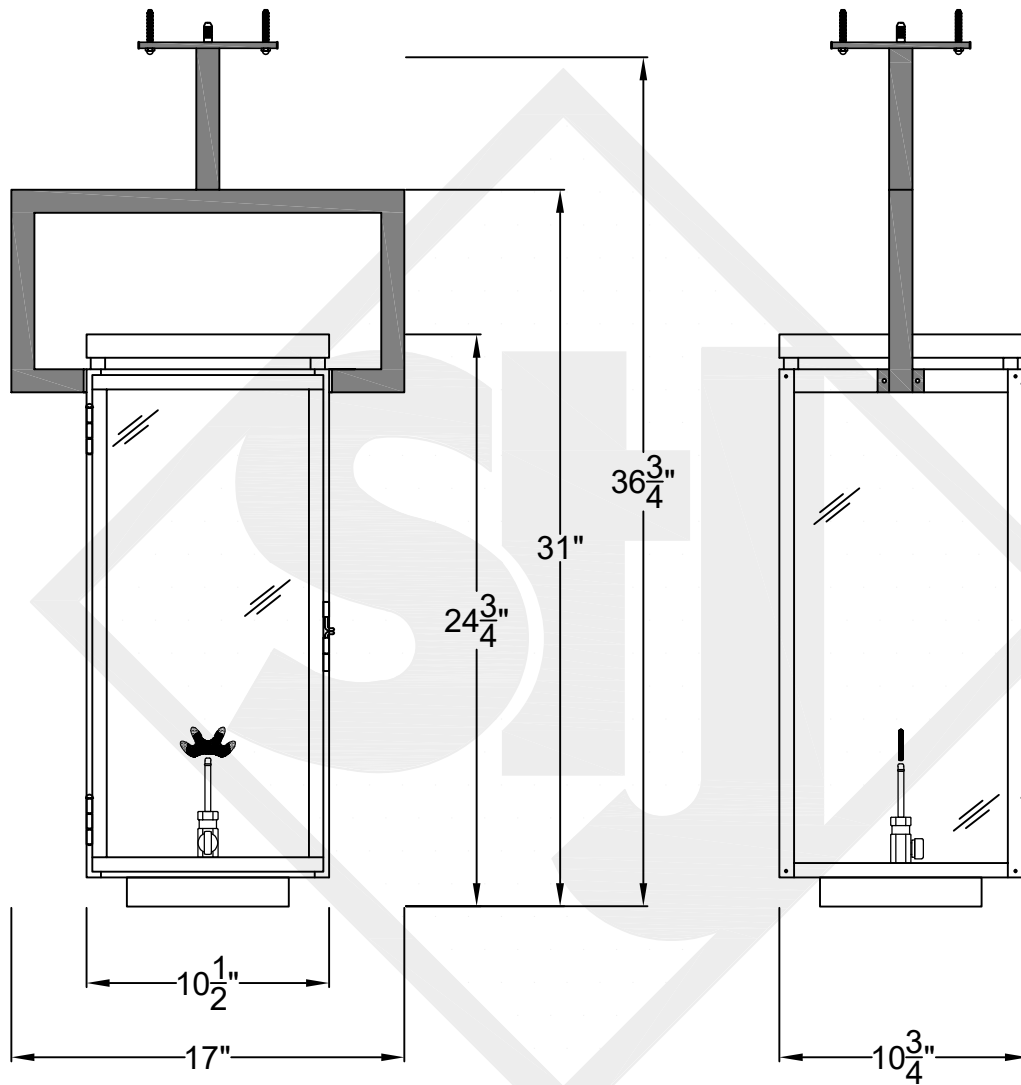

# FRISCO MEDIUM CEILING MOUNT HALF YOKE

Shortest Height  $32\frac{5}{8}$ "

Front View

Side View

Ceiling Mount

St. James  
LIGHTING

SCALE: N.T.S.	DRAFT: Y. McCullough
FILE: FRIM	APP'D: J. Ragan
JOB: X	DATE: 11/20/23

# FRISCO LARGE CEILING MOUNT HALF YOKE

Shortest Height 32"

Front View

Side View

Ceiling Mount

St. James  
LIGHTING

SCALE: N.T.S.	DRAFT: Y. McCullough
FILE: FRIL	APP'D: J. Ragan
JOB: X	DATE: 11/20/23

Lights are handcrafted.  
Dimensions may vary by 1/4"