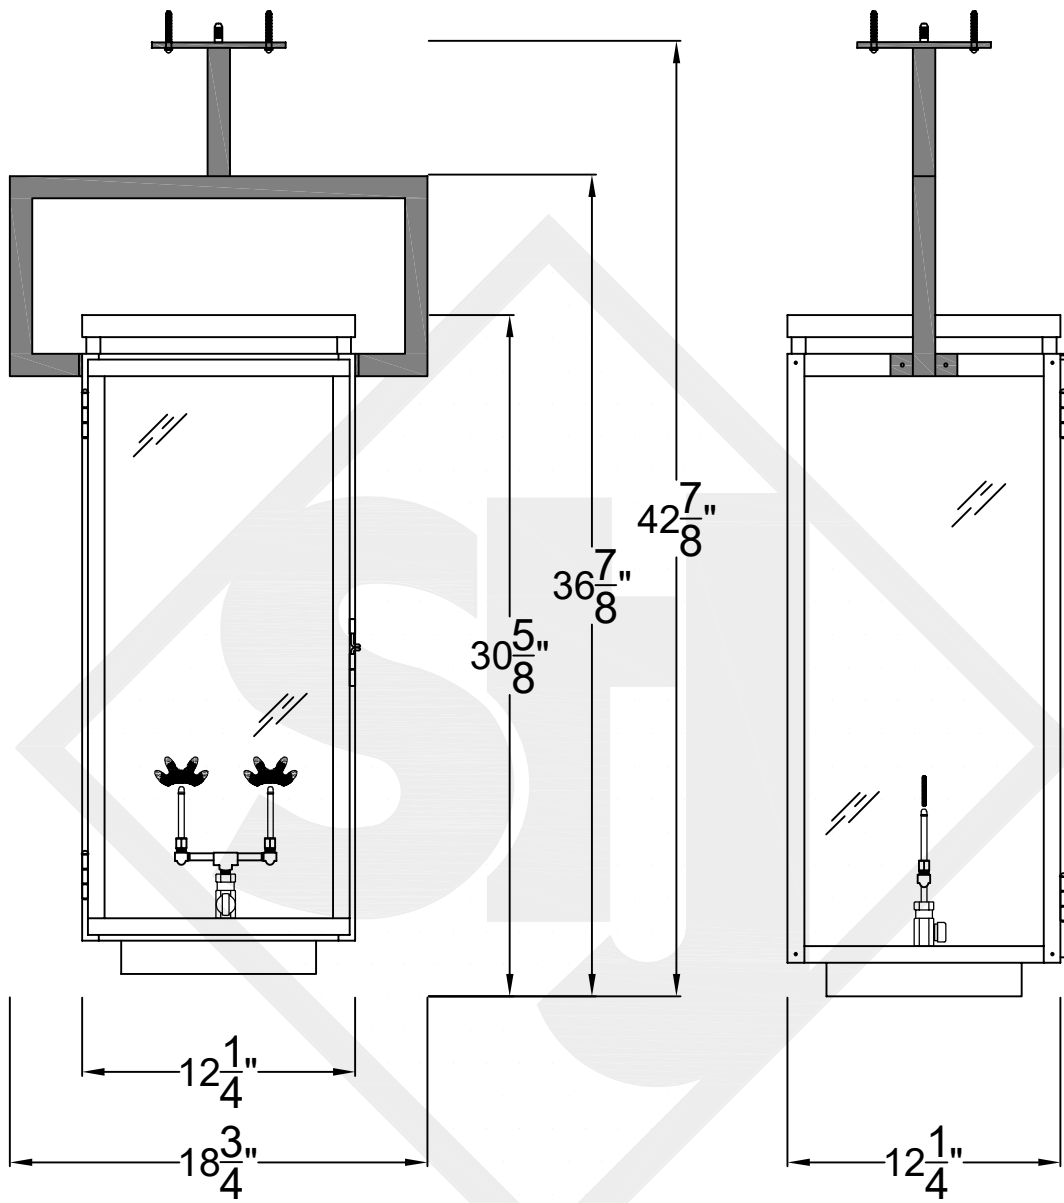

Side View

FRISCO GRANDE CEILING MOUNT HALF YOKE

Shortest Height $42\frac{1}{2}$ "

Front View