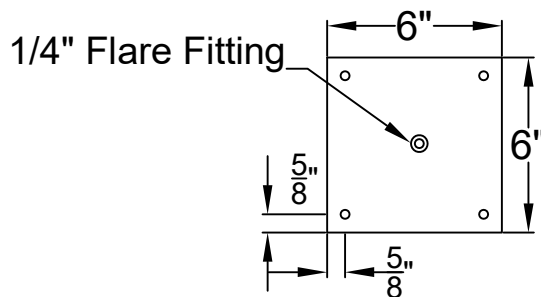

Ceiling Mount

St. James
LIGHTING

SCALE: N.T.S.	DRAFT: Y. McCullough
FILE: FRIM	APP'D: J. Ragan
JOB: X	DATE: 11/20/23

Lights are handcrafted.
Dimensions may vary by 1/4"

B.T.U. Rating
Natural Gas: 2730 B.T.U.
Propane: 2080 B.T.U.