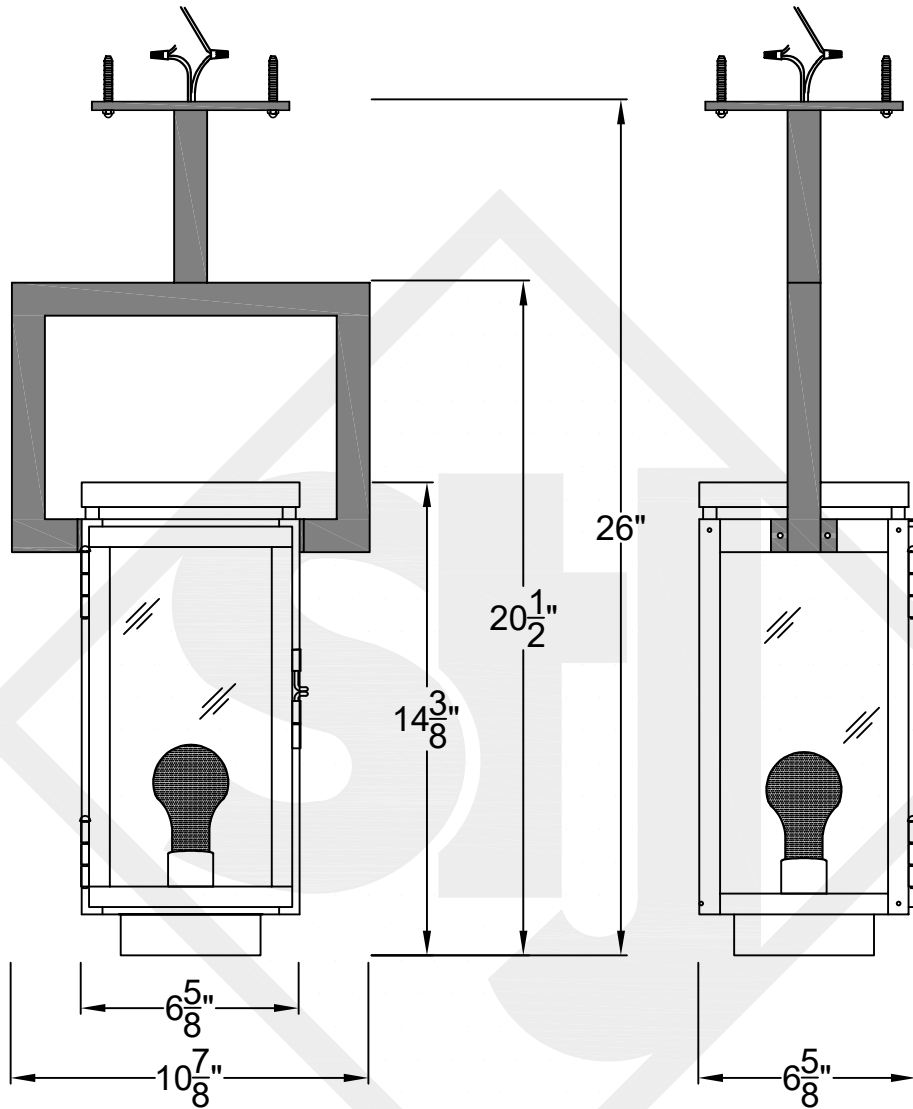

# FRISCO MINI CEILING MOUNT HALF YOKE

Shortest Height 22"

Front View

Side View

Ceiling Mount

St. James  
LIGHTING

SCALE: N.T.S.	DRAFT: Y. McCullough
FILE: FRIMINI	APP'D: J. Ragan
JOB: X	DATE: 11/20/23

Lights are handcrafted.  
Dimensions may vary by 1/4"

# FRISCO SMALL CEILING MOUNT HALF YOKE

Shortest Height  $29\frac{5}{8}"$

Front View

Side View

Ceiling Mount

St. James  
LIGHTING

SCALE: N.T.S.	DRAFT: Y. McCullough
FILE: FRIS	APP'D: J. Ragan
JOB: X	DATE: 11/20/23