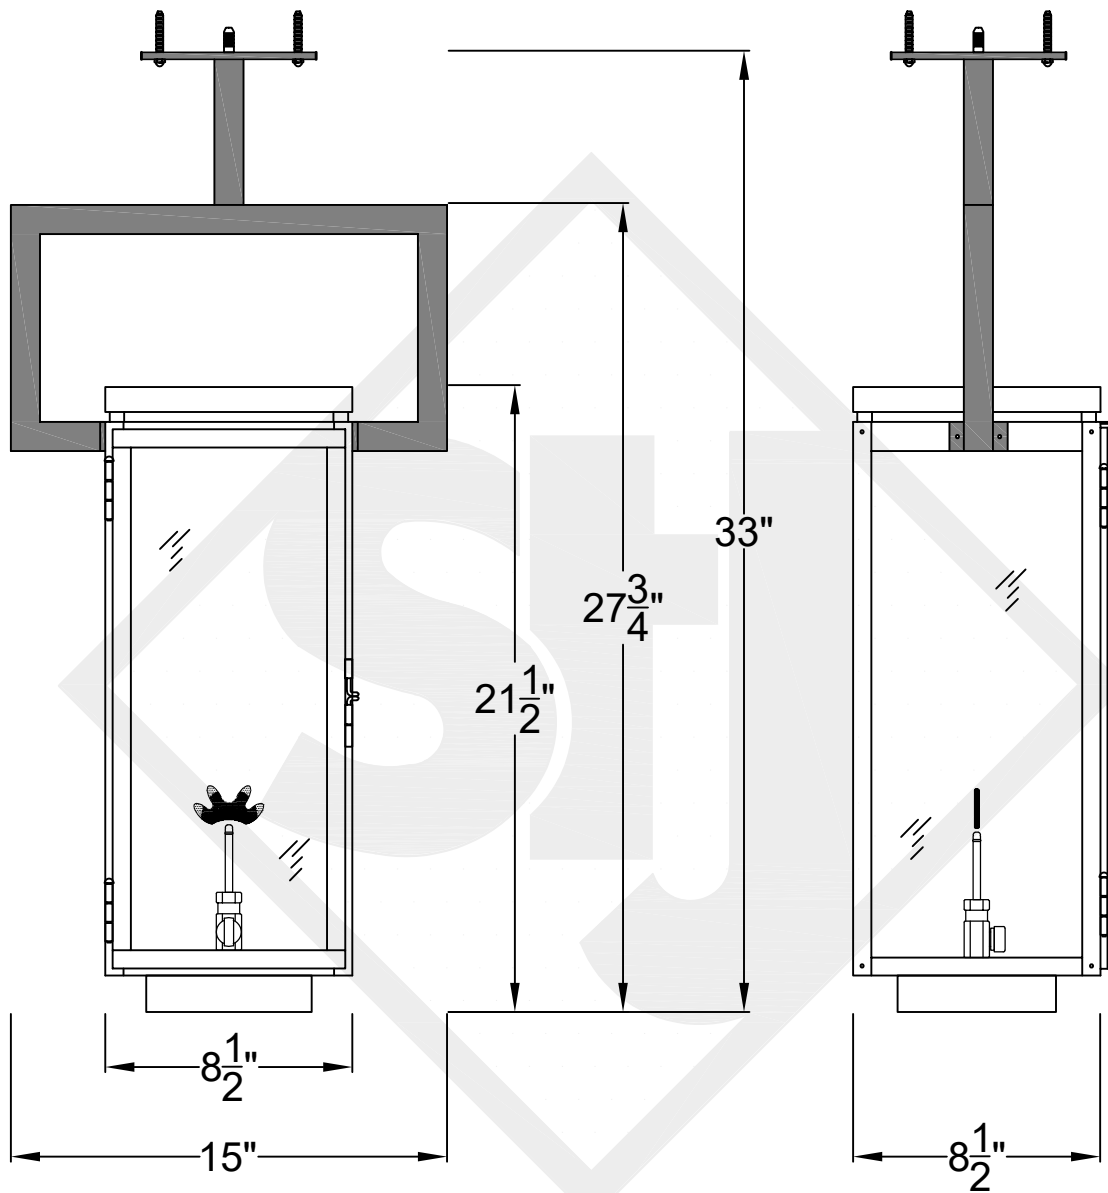

FRISCO MEDIUM CEILING MOUNT HALF YOKE

Shortest Height $32\frac{5}{8}$ "

Front View

Side View