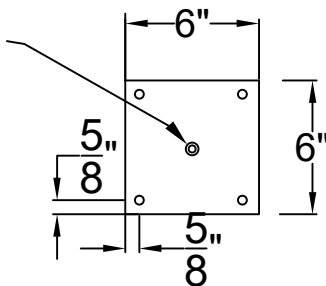

# FRISCO GRANDE CEILING MOUNT HALF YOKE

Shortest Height  $42\frac{1}{2}$ "

Front View

Side View

1/4" Flare Fitting

Ceiling Mount

St. James  
LIGHTING

SCALE: N.T.S.	DRAFT: Y. McCullough
FILE: FRIG	APP'D: J. Ragan
JOB: X	DATE: 2/9/24